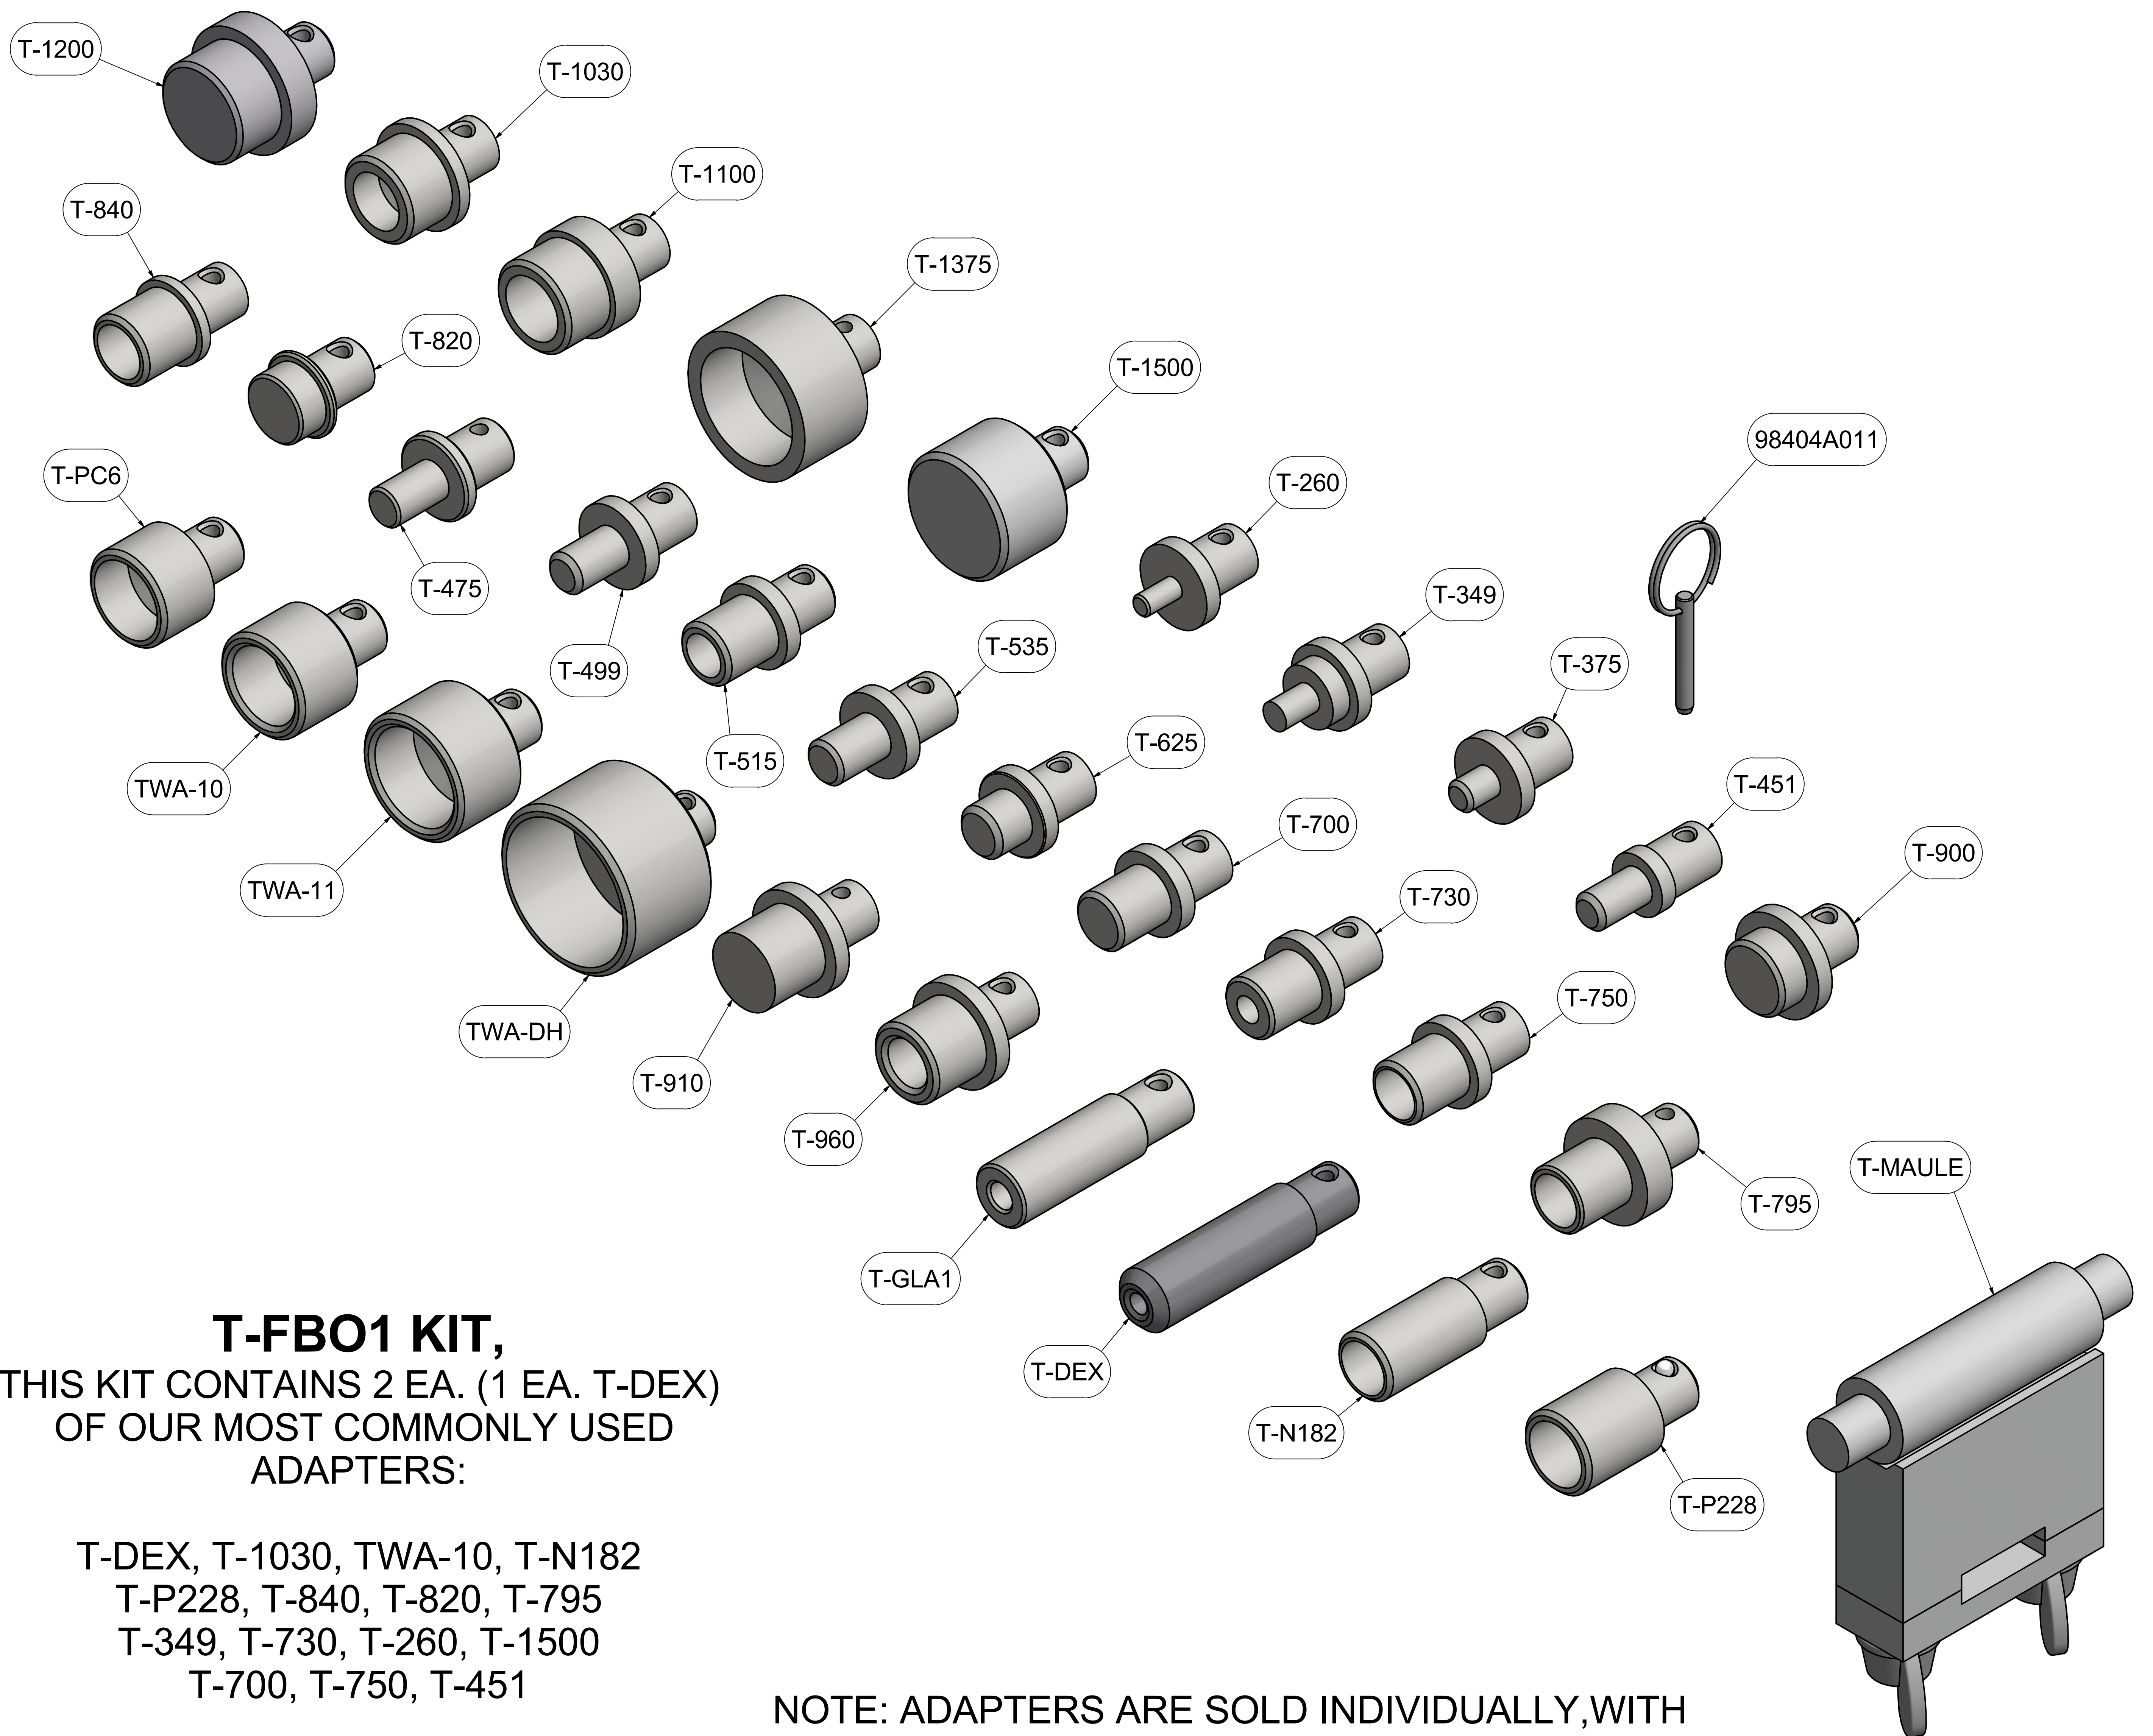

ADAPTERS FOR UNIVERSAL TOW BARS

T-FBO1 KIT,
THIS KIT CONTAINS 2 EA. (1 EA. T-DEX)
OF OUR MOST COMMONLY USED
ADAPTERS:

T-DEX, T-1030, TWA-10, T-N182
T-P228, T-840, T-820, T-795
T-349, T-730, T-260, T-1500
T-700, T-750, T-451