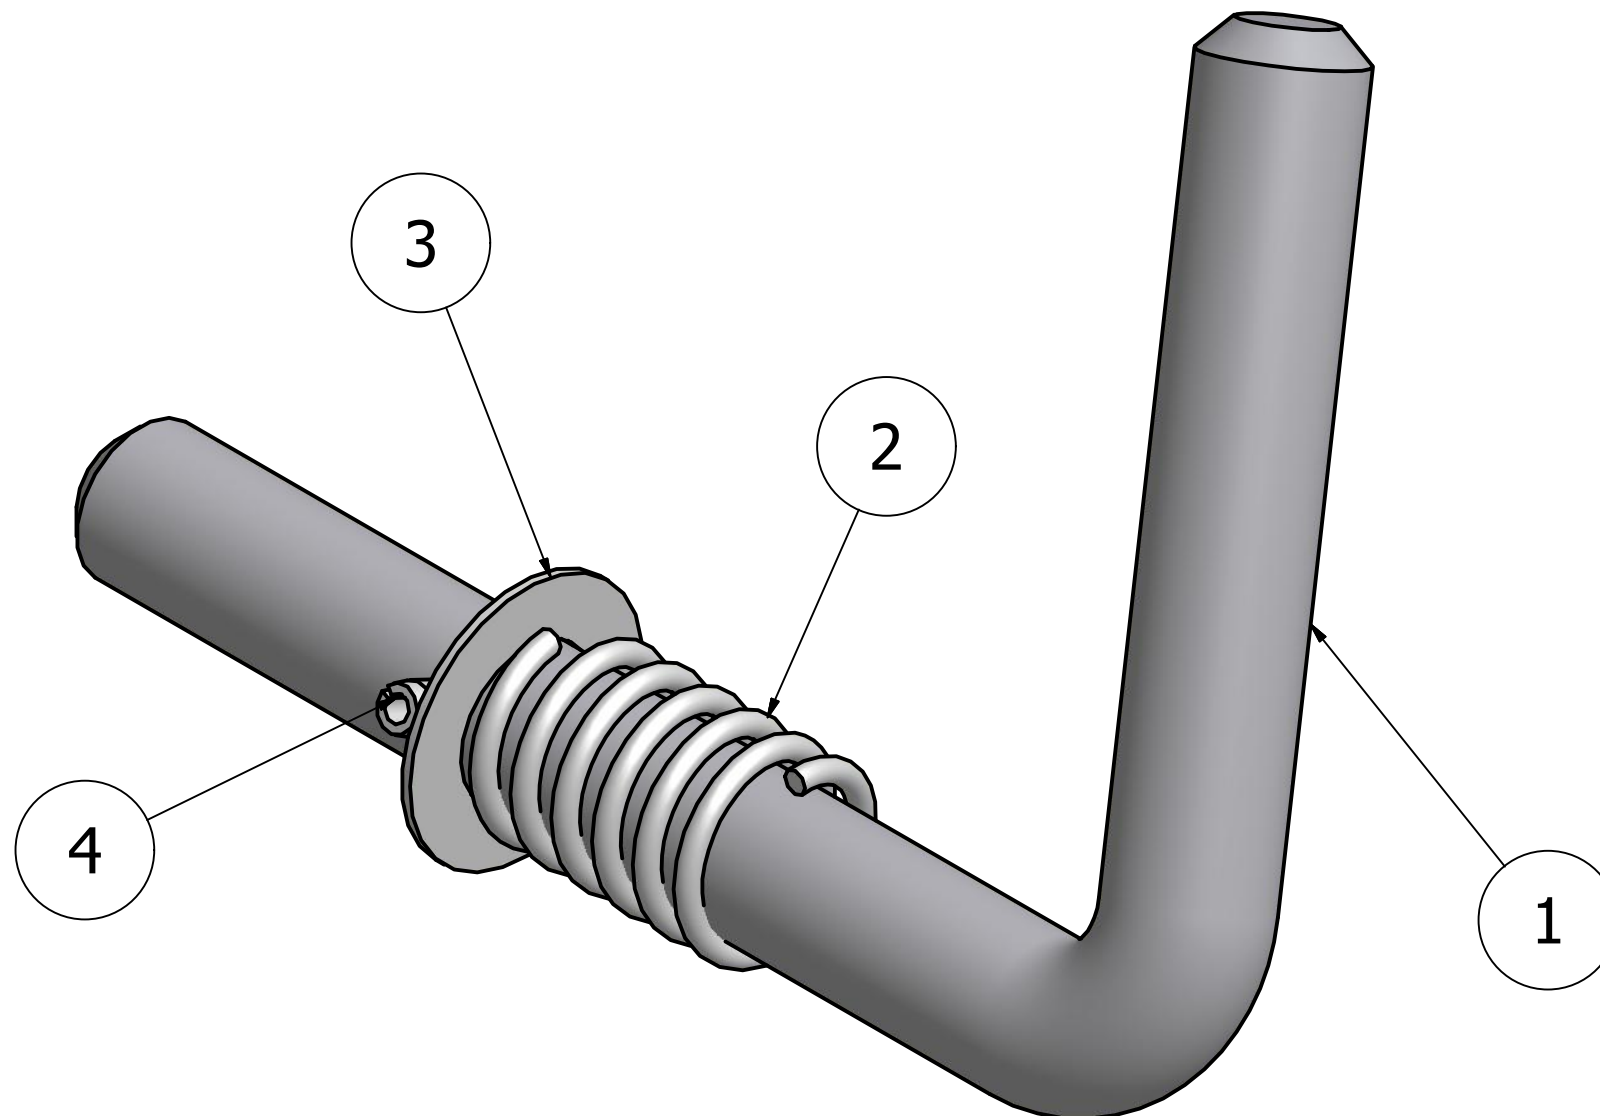

BRACKETT AIRCRAFT COMPANY INC.

www.brackettaircraft.com

W-LPK L-PIN KIT

PRODUCED BY AN AUTODESK EDUCATIONAL PRODUCT

PRODUCED BY AN AUTODESK EDUCATIONAL PRODUCT

PARTS LIST

ITEM	QTY	PART NUMBER	DESCRIPTION
1	1	W-U-101	L-PIN
2	1	S-264	SPRING
3	1	98017A689	5/16 THIN WASHER (AN960-516)
4	1	92373A143	3/32 X 1/2 ROLL PIN S.S.

BRACKETT AIRCRAFT COMPANY INC.

www.brackettaircraft.com

W-41066 TIRE ASM.

PRODUCED BY AN AUTODESK EDUCATIONAL PRODUCT

PRODUCED BY AN AUTODESK EDUCATIONAL PRODUCT

PARTS LIST

ITEM	QTY	PART NUMBER	DESCRIPTION
1	2	L44643	TAPERED ROLLER BEARING
2	1	W-41066T	W-4.10/3.50 X 6 6 PLY TIRE
3	1	W-41066TB	INNER TUBE
4	1	12192VB	GREASE SEAL
5	1	HC-1	HUB CAP
6	1	WDC6-1HS-WH	WHEEL ASSEMBLY