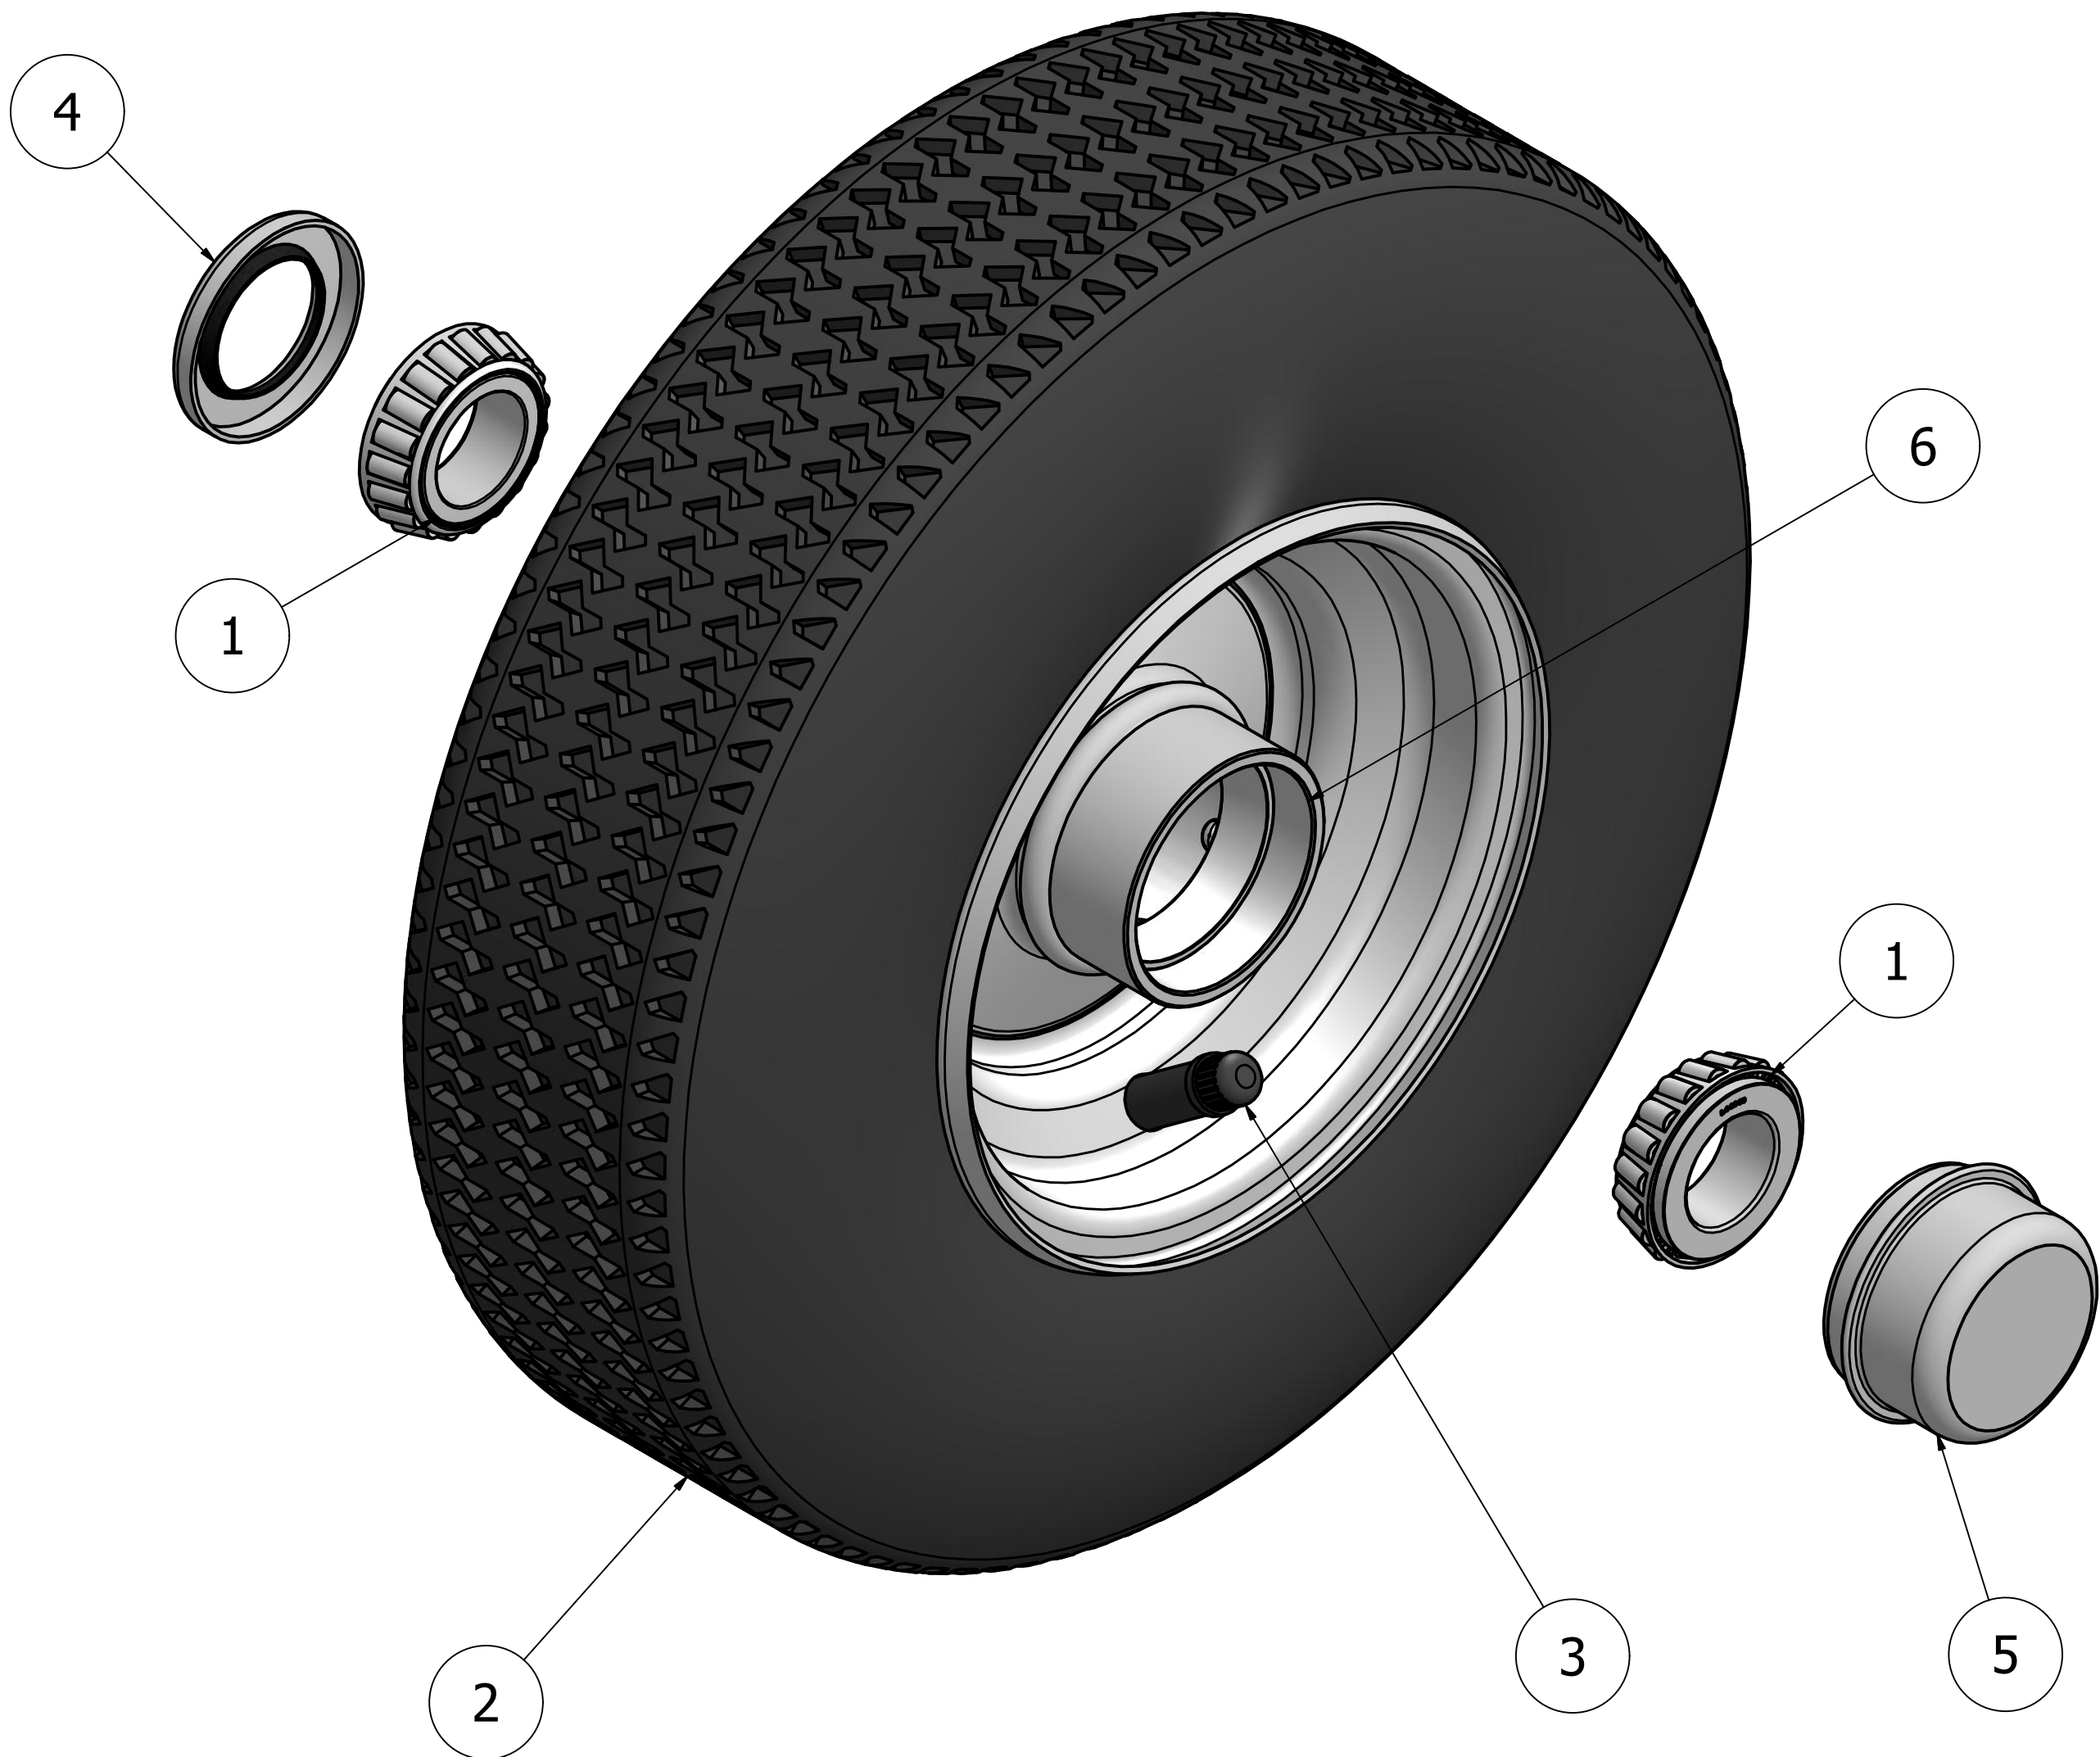

BRACKETT AIRCRAFT COMPANY INC.

www.brackettaircraft.com

W-LPK L-PIN KIT

PRODUCED BY AN AUTODESK EDUCATIONAL PRODUCT

PRODUCED BY AN AUTODESK EDUCATIONAL PRODUCT

PARTS LIST

ITEM	QTY	PART NUMBER	DESCRIPTION
1	1	W-U-101	L-PIN
2	1	S-264	SPRING
3	1	98017A689	5/16 THIN WASHER (AN960-516)
4	1	92373A143	3/32 X 1/2 ROLL PIN S.S.

BRACKETT AIRCRAFT COMPANY INC.

www.brackettaircraft.com

W-41066 TIRE ASM.

PRODUCED BY AN AUTODESK EDUCATIONAL PRODUCT

PRODUCED BY AN AUTODESK EDUCATIONAL PRODUCT

PARTS LIST

ITEM	QTY	PART NUMBER	DESCRIPTION
1	2	L44643	TAPERED ROLLER BEARING
2	1	W-41066T	W-4.10/3.50 X 6 6 PLY TIRE
3	1	W-41066TB	INNER TUBE
4	1	12192VB	GREASE SEAL
5	1	HC-1	HUB CAP
6	1	WDC6-1HS-WH	WHEEL ASSEMBLY