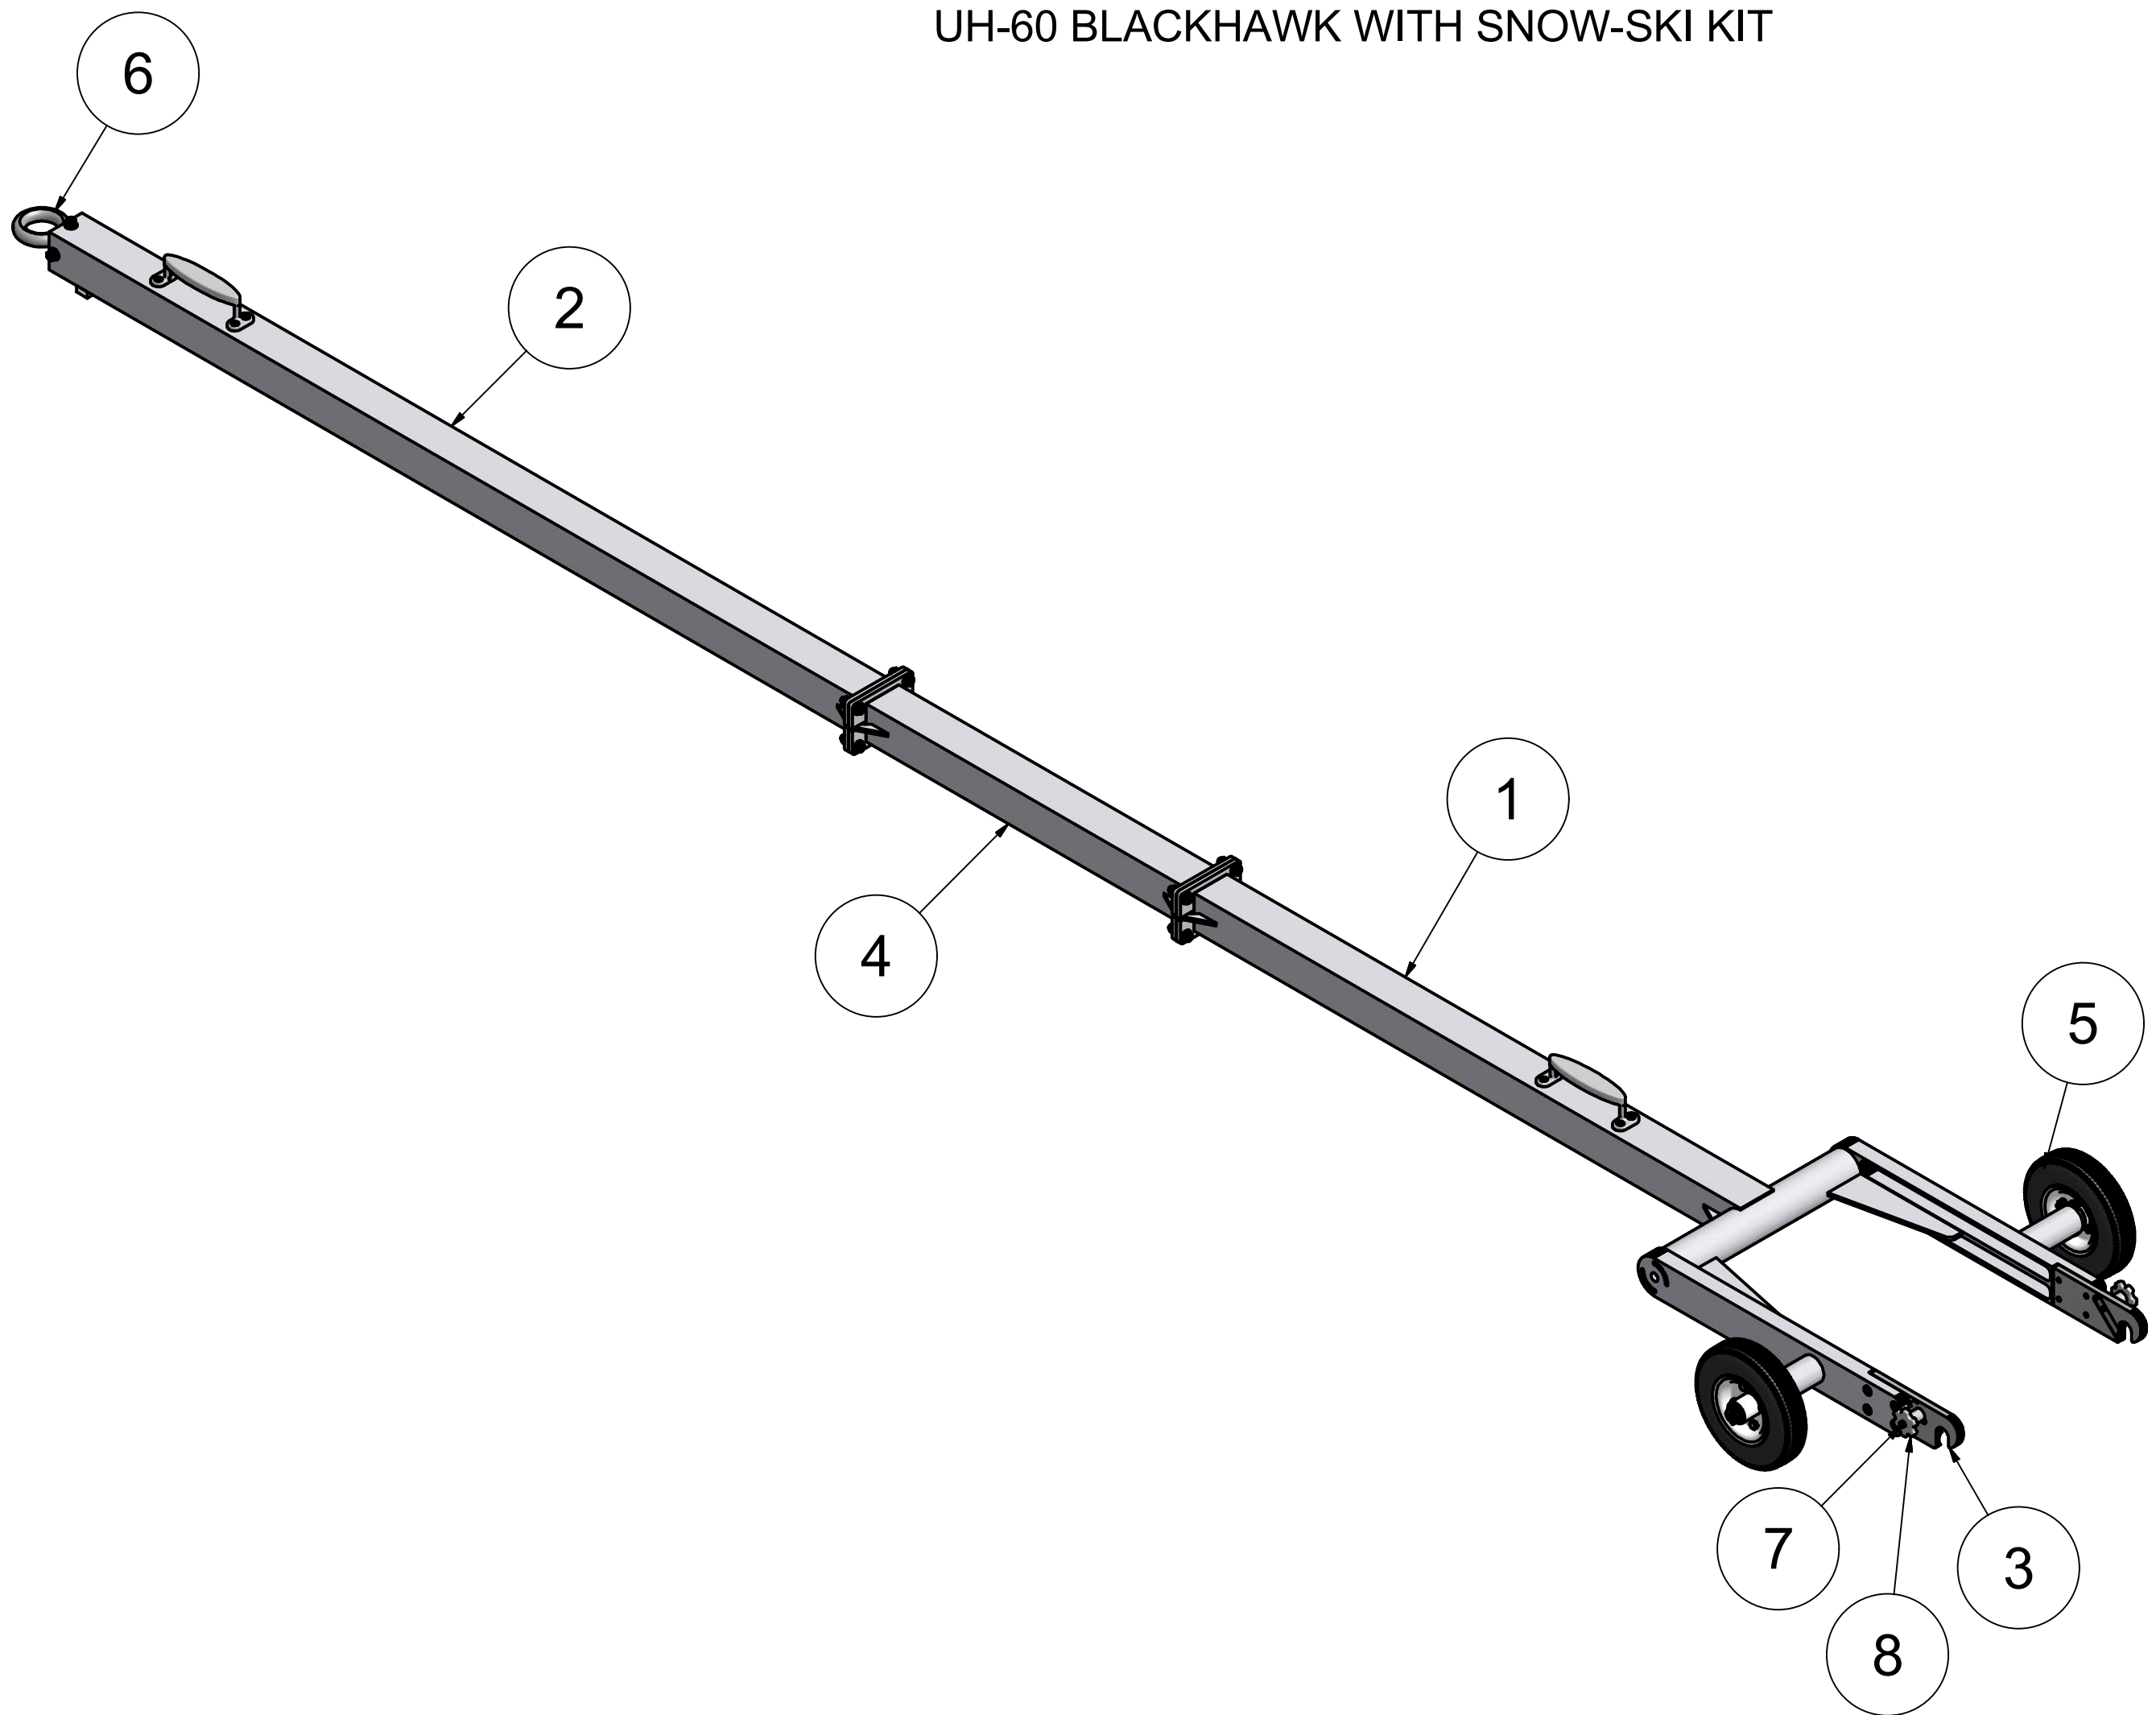

## HT-60SS TOW BAR

AIRCRAFT APPLICATION:  
UH-60 BLACKHAWK WITH SNOW-SKI KIT

### PARTS LIST

ITEM	QTY	PART NUMBER	DESCRIPTION
1	1	HT60SS-01-00	HEAD ASSEMBLY
2	1	HT60-04-00A	FORWARD TUBE ASSEMBLY
3	1	HT60SS-08L	END PLATE
4	1	HT60-25-00	EXTENSION
5	2	W-28040-58	W-2.80/2.50-4 TIRE/WHEEL ASM. 5/8" HUB
6	1	HT60A-200OR	SHOCK RING ASSEMBLY
7	2	91259A544	1/4 X 1 1/4 SHOULDER 10-24 THREAD SHOULDER BOLT
8	2	TY-PHE2-05	KNOB