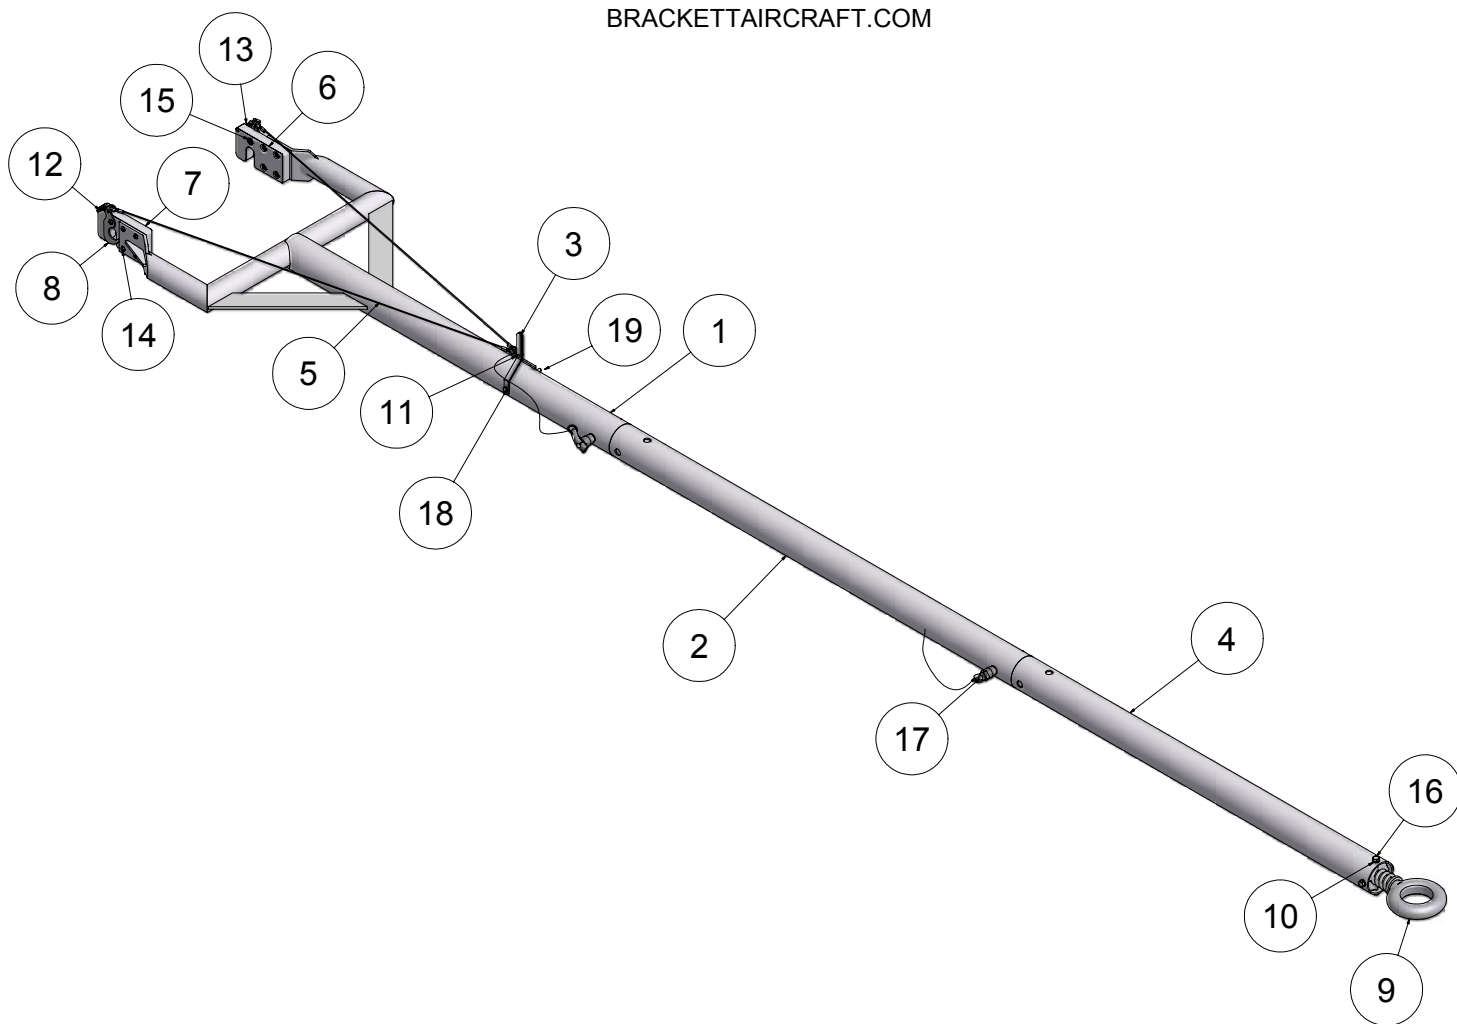

## BRACKETT AIRCRAFT CO., INC.

BAC

7045 FLIGHTLINE DR.  
 KINGMAN, AZ 86401  
 928-757-4005  
 BRACKETTAIRCRAFT.COM

HT-65A				
ITEM	QTY	PART NUMBER	DESCRIPTION	
1	1	HT65-01-00	YOKE	
2	1	HT65-02-00	CENTER ASM.	
3	1	HT65-04-00	LEVER	
4	1	HT65A-03-00	TONGUE TUBE	
5	2	HT65-01-07	CABLE ASM.	
6	1	HT65A-01-01L	END PIECE LEFT	
7	1	HT65A-01-01R	END PIECE RIGHT	
8	2	HT65A-01-06	HOOK	
9	1	HT65A-07	SHOCK RING	
10	4	5/16	LOCK WASHER	
11	3	MCM35355T13	SHACKLE	
12	2	F-81	SPRING	
13	2	3/16 X 1	CLEVIS PIN	
14	10	1/4-20 X 1	S.S. BUTTON HEAD CAP SCREW	
15	10	1/4-20	NUT INSERT JAM	
16	4	5/16-18 X 1	BOLT	
17	2	CL-8-BLPL-3.00-C	BALL LOCK	
18	1	1/4-20 X 4	Hex Cap Screw	
19	1	1/4-20	Hex Nuts (Inch Series) Hex Nut	