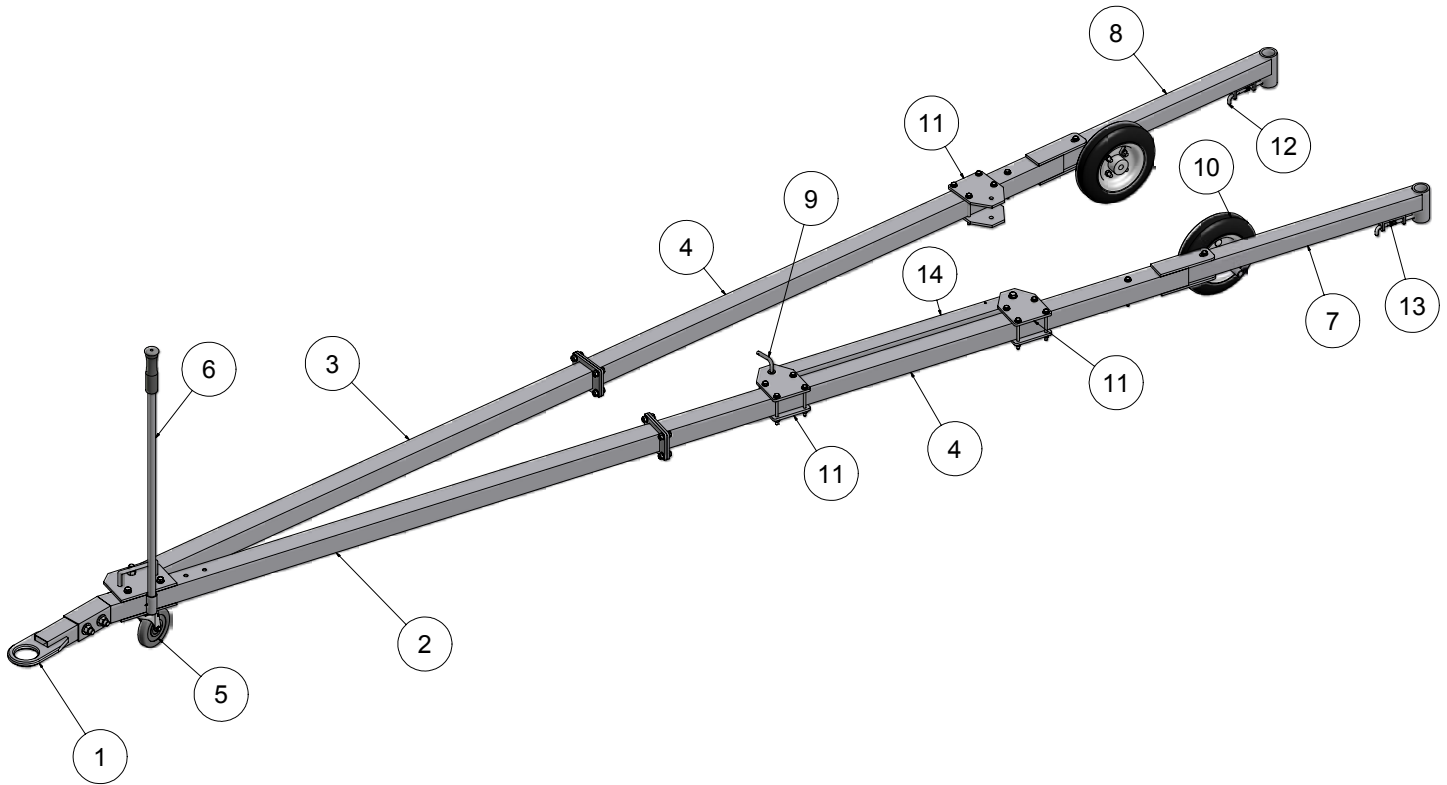

## HT-8

ITEM	QTY	PART NUMBER	DESCRIPTION
1	1	T-12-600R	RING HITCH
2	1	H-7M8-10	YOKE ASM.
3	1	H-7M2-10	LEG ASM.
4	2	H-7M9-10	LEG ASM.
5	1	HM-101	CASTER WHEEL
6	1	H-6M5-00	HANDLE
7	1	HT8-01L	END ASM. LEFT
8	1	HT8-01R	END ASM. RIGHT
9	1	TR6-10	PIN
10	2	W-2.80 X 4 1/2 TW	TIRE WHEEL ASSEMBLY
11	6	TR6-09	PLATE
12	2	HT8-02	L-PIN
13	2	S-264	SPRING
14	1	T44-03-00B	CROSS BAR