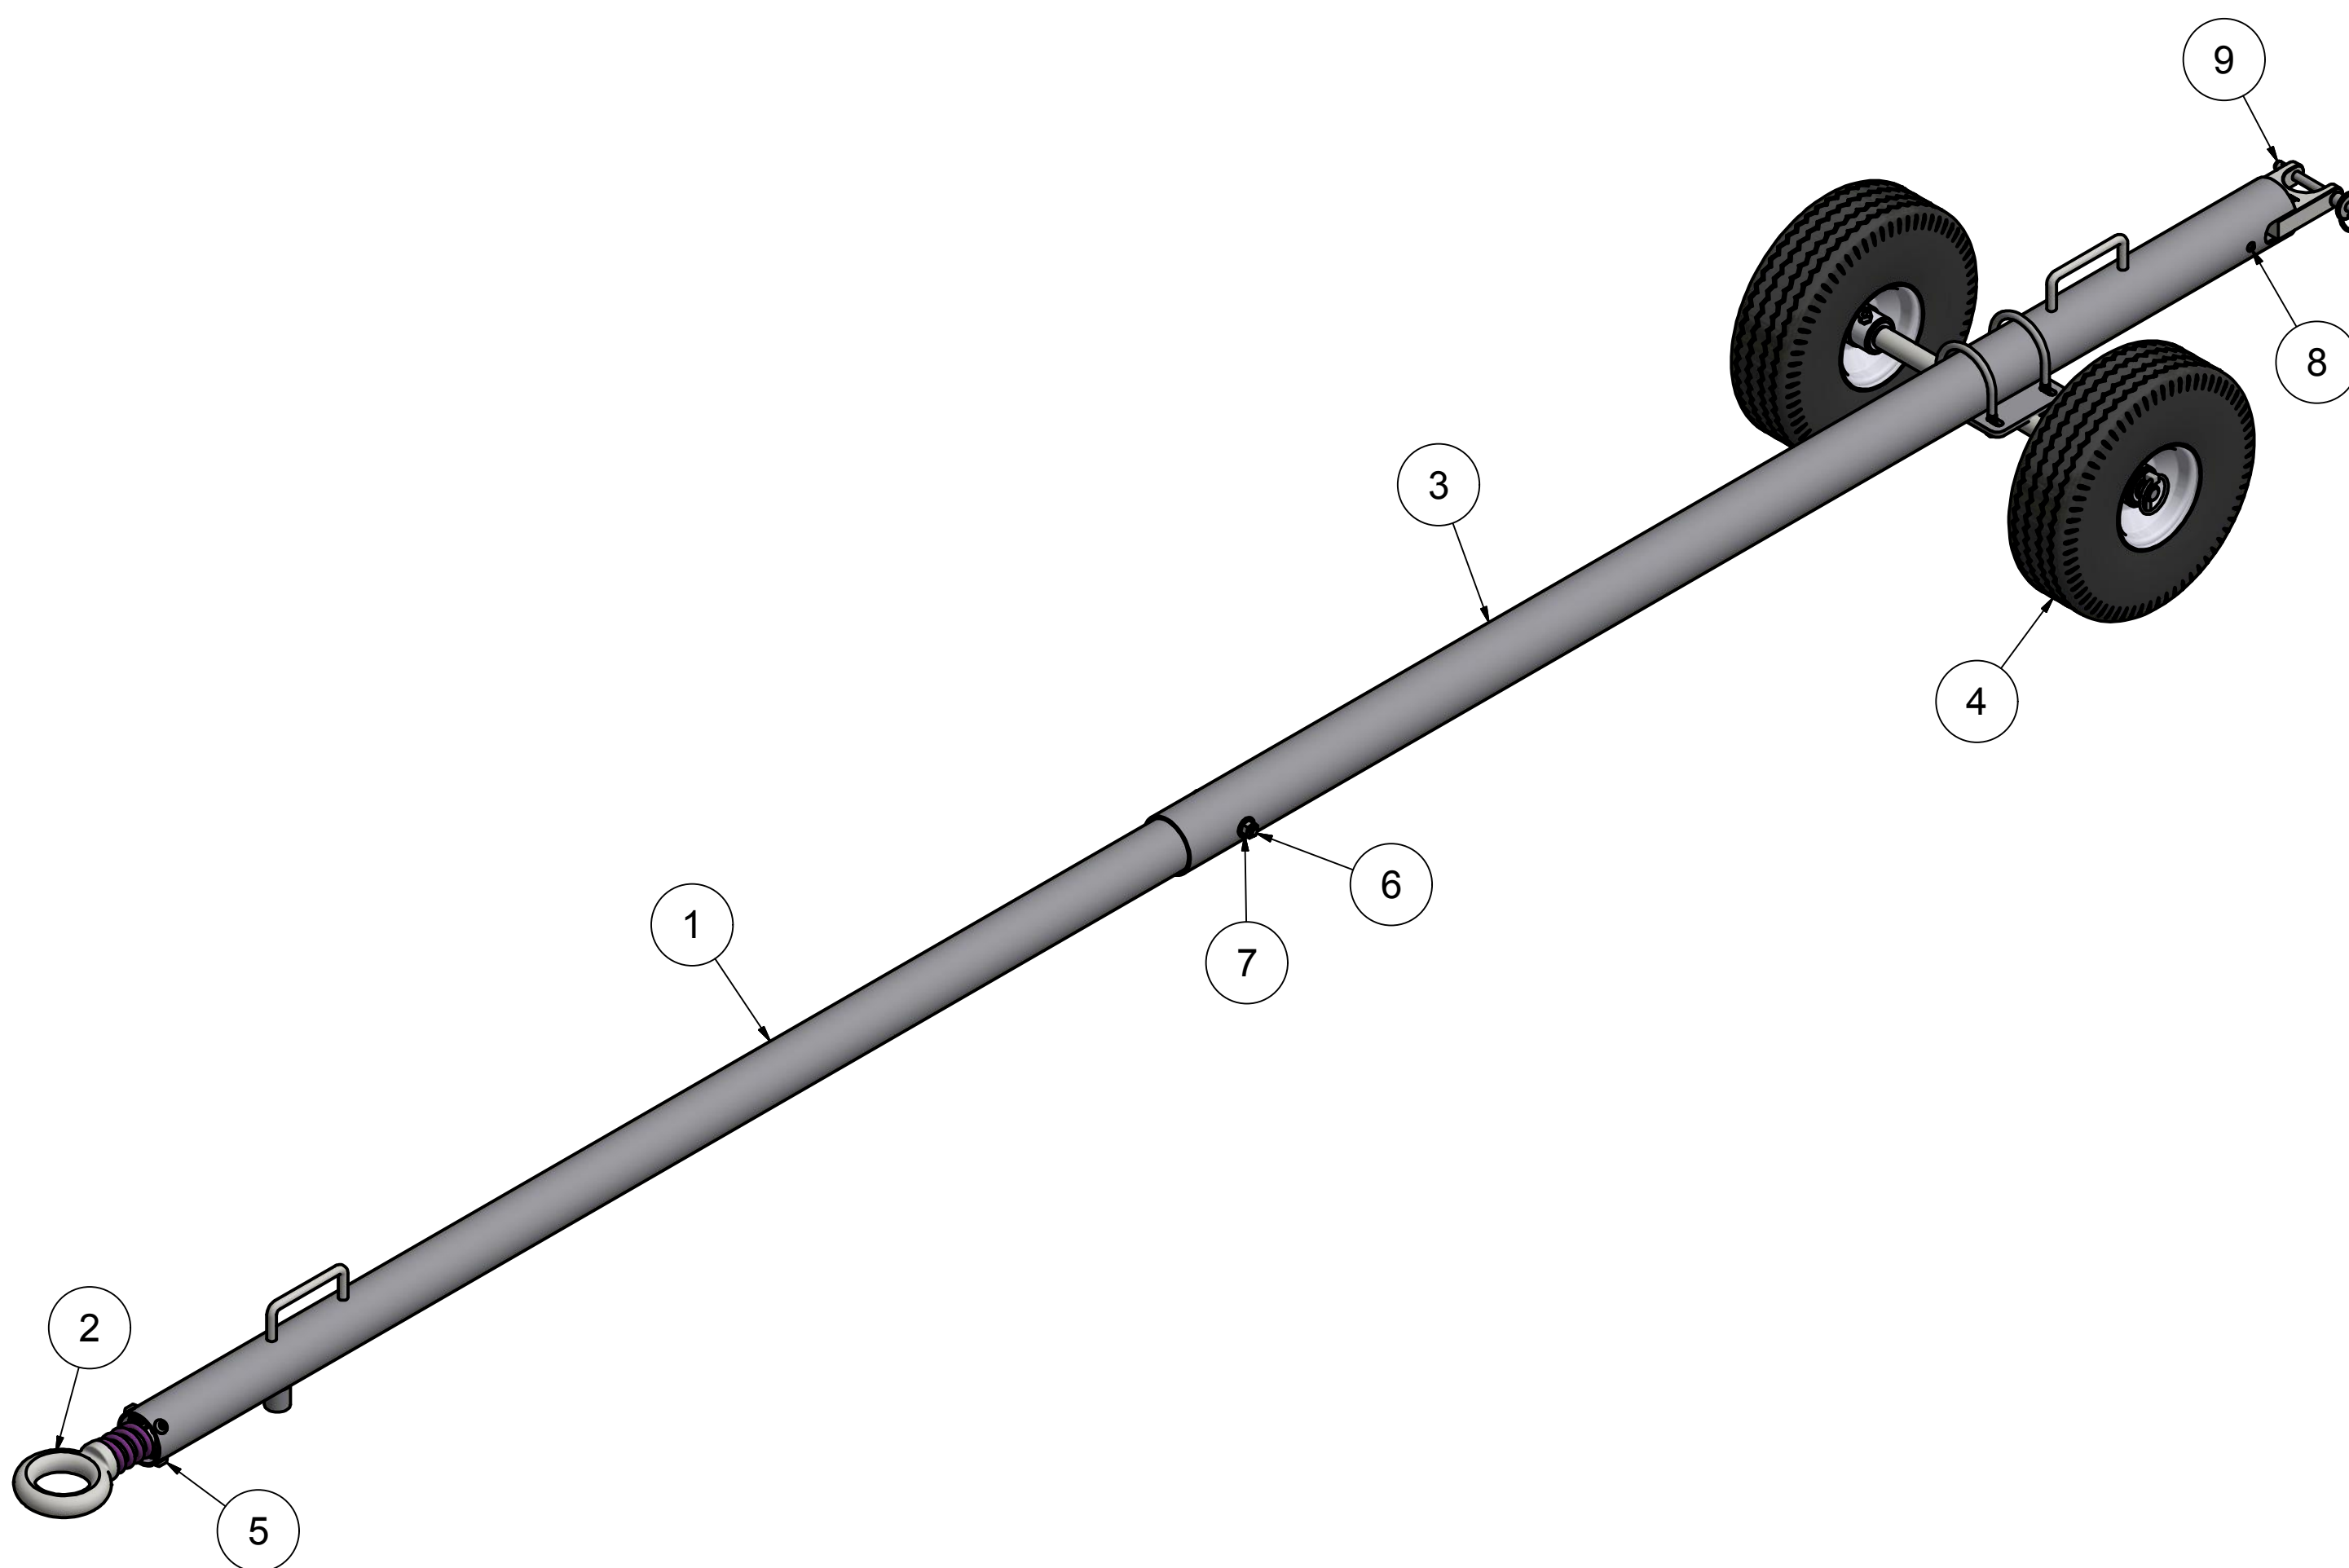

## RL-ALJ1 TOW BAR

USE ON: DASSAULT/DORNIER ALPHA JET  
 GTOW: 40,000 LBS.  
 LENGTH: 10'  
 COLOR: YELLOW  
 SHIPPING: 72" X 13" X 13" @ 64 LBS.

### PARTS LIST

ITEM	QTY	PART NUMBER	DESCRIPTION
1	1	RL-05	TONGUE TUBE ASM.
2	1	RL-20PU	RING HITCH ASSEMBLY
3	1	RL-ALJ1-00	TUBE ASM.
4	1	RL-4W	WHEEL KIT
5	4	92949A578	5/16-18 X 1/2 BUTTON HEAD CAP SCREW S.S.
6	1	91257A636	3/8-16 X 3 BOLT
7	1	92018A430	3/8-16 FLANGE LOCKNUT
8	1	92949A240	10-24 X 3/8 BHCS S.S.
9	1	90985A327	3/8 X 2 3/4 BALL LOCK PIN