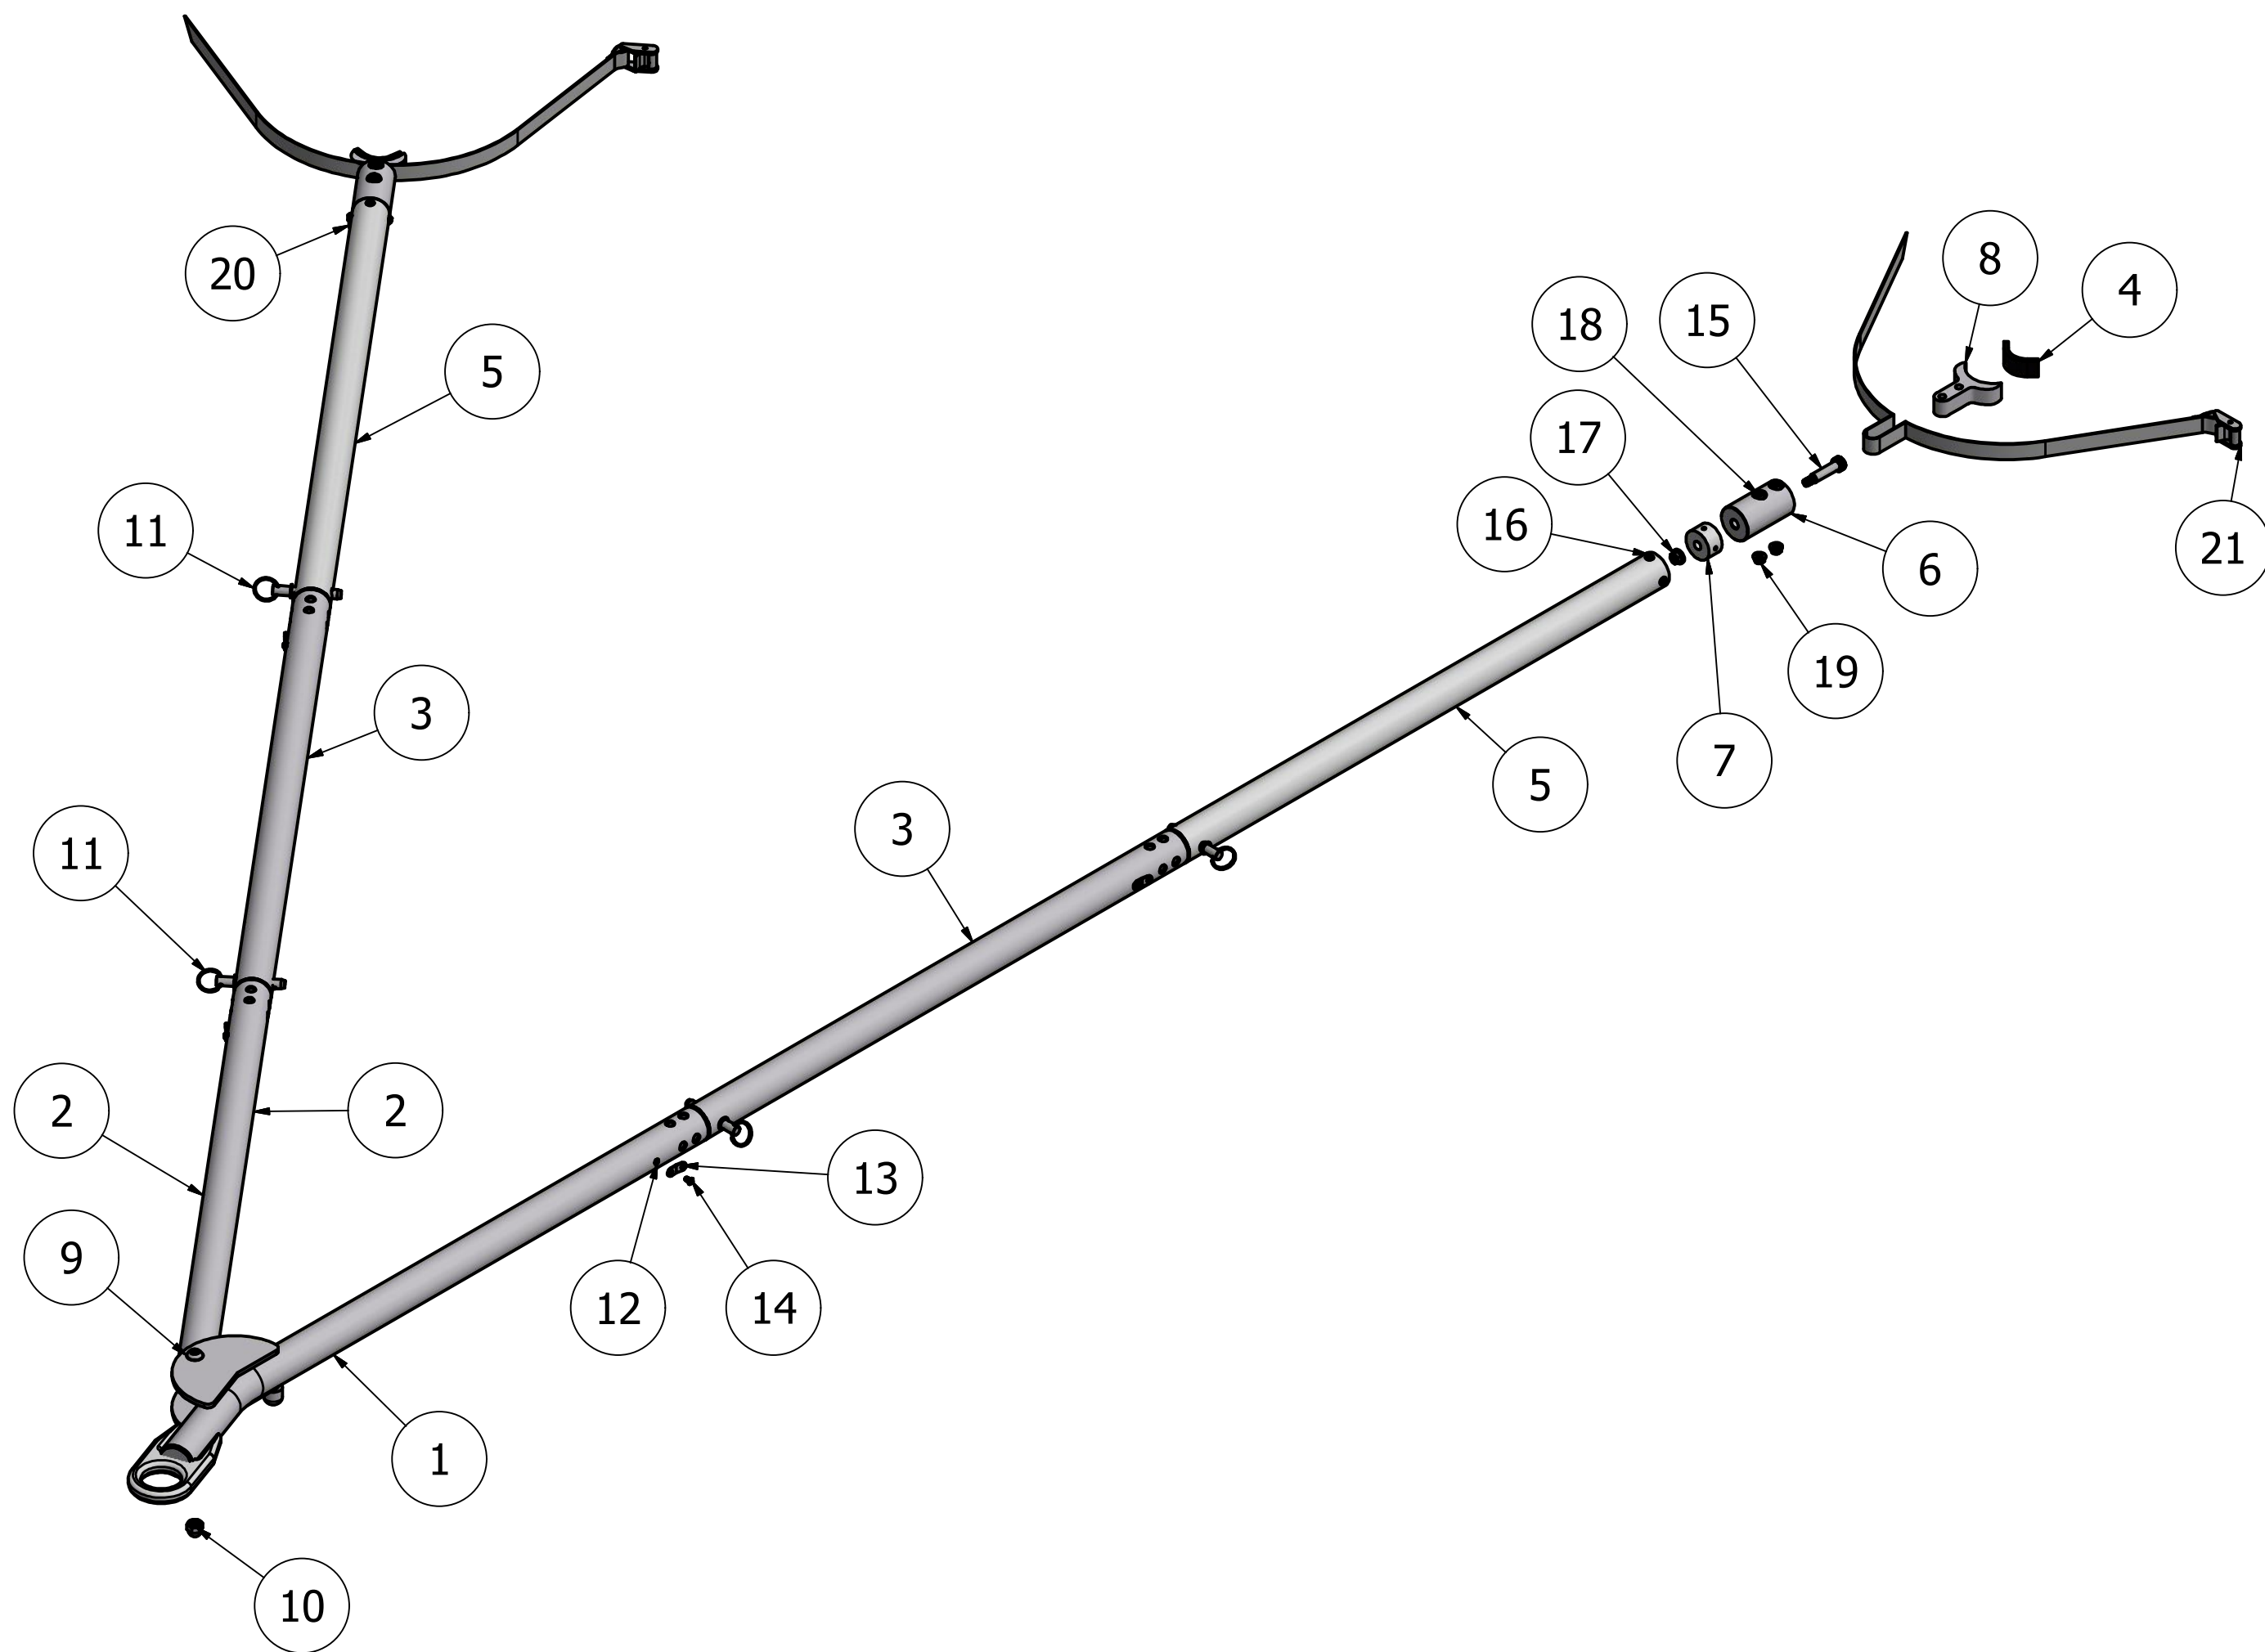

BRACKETT AIRCRAFT COMPANY INC.

www.brackettaircraft.com

RL-EF3 CARRY A LONG FOR EDO FLOATS

USE ON: EDO FLOATS MODEL 2790, 3500
 GTOW: 5,000 LBS.
 LENGTH: 120"
 COLOR: POWDER COAT ORANGE
 SHIPPING: 9" X 9" X 73" @ 39 LBS.

PARTS LIST

ITEM	QTY	PART NUMBER	DESCRIPTION
1	1	HT429-01-00R-4	YOKE ASM.
2	1	HT429-02-00-4	UPPER LEG
3	2	RL-EF3-02	CENTER LEG ASM.
4	2	RL-EF-02	ROUGH BACK
5	2	RL-EF3-03	LOWER LEG
6	2	RL-EF-05	SADDLE BASE
7	2	TR-74-07	GUIDE
8	2	RL-EF-01B	STRUT SADDLE
9	1	92949A880	1/2-13 X 3 1/4 BHCS S.S.
10	1	90507A033	1/2-13 SELF LOCKING ACORN NUT
11	4	98485A165	1/2 X 2 QUICK RELEASE PIN
12	4	98560A551	10-24 RIVET NUT INSERT
13	4	30345T33	8" LANYARD
14	4	91255A240	10-24 X 3/8 BHCS
15	2	97345A718	1/2 X 1 3/4 X 3/8-16 SHOULDER BOLT
16	8	92949A537	1/4-20 X 1/2 BHCS
17	2	92018A430	3/8-16 FLANGE NUT
18	4	92949A591	5/16-18 X 2 BHCS S.S.
19	4	92018A320	5/16-18 FLANGE NUT
20	2	90312A250	8" LANYARD
21	2	45052	CINCH STRAP