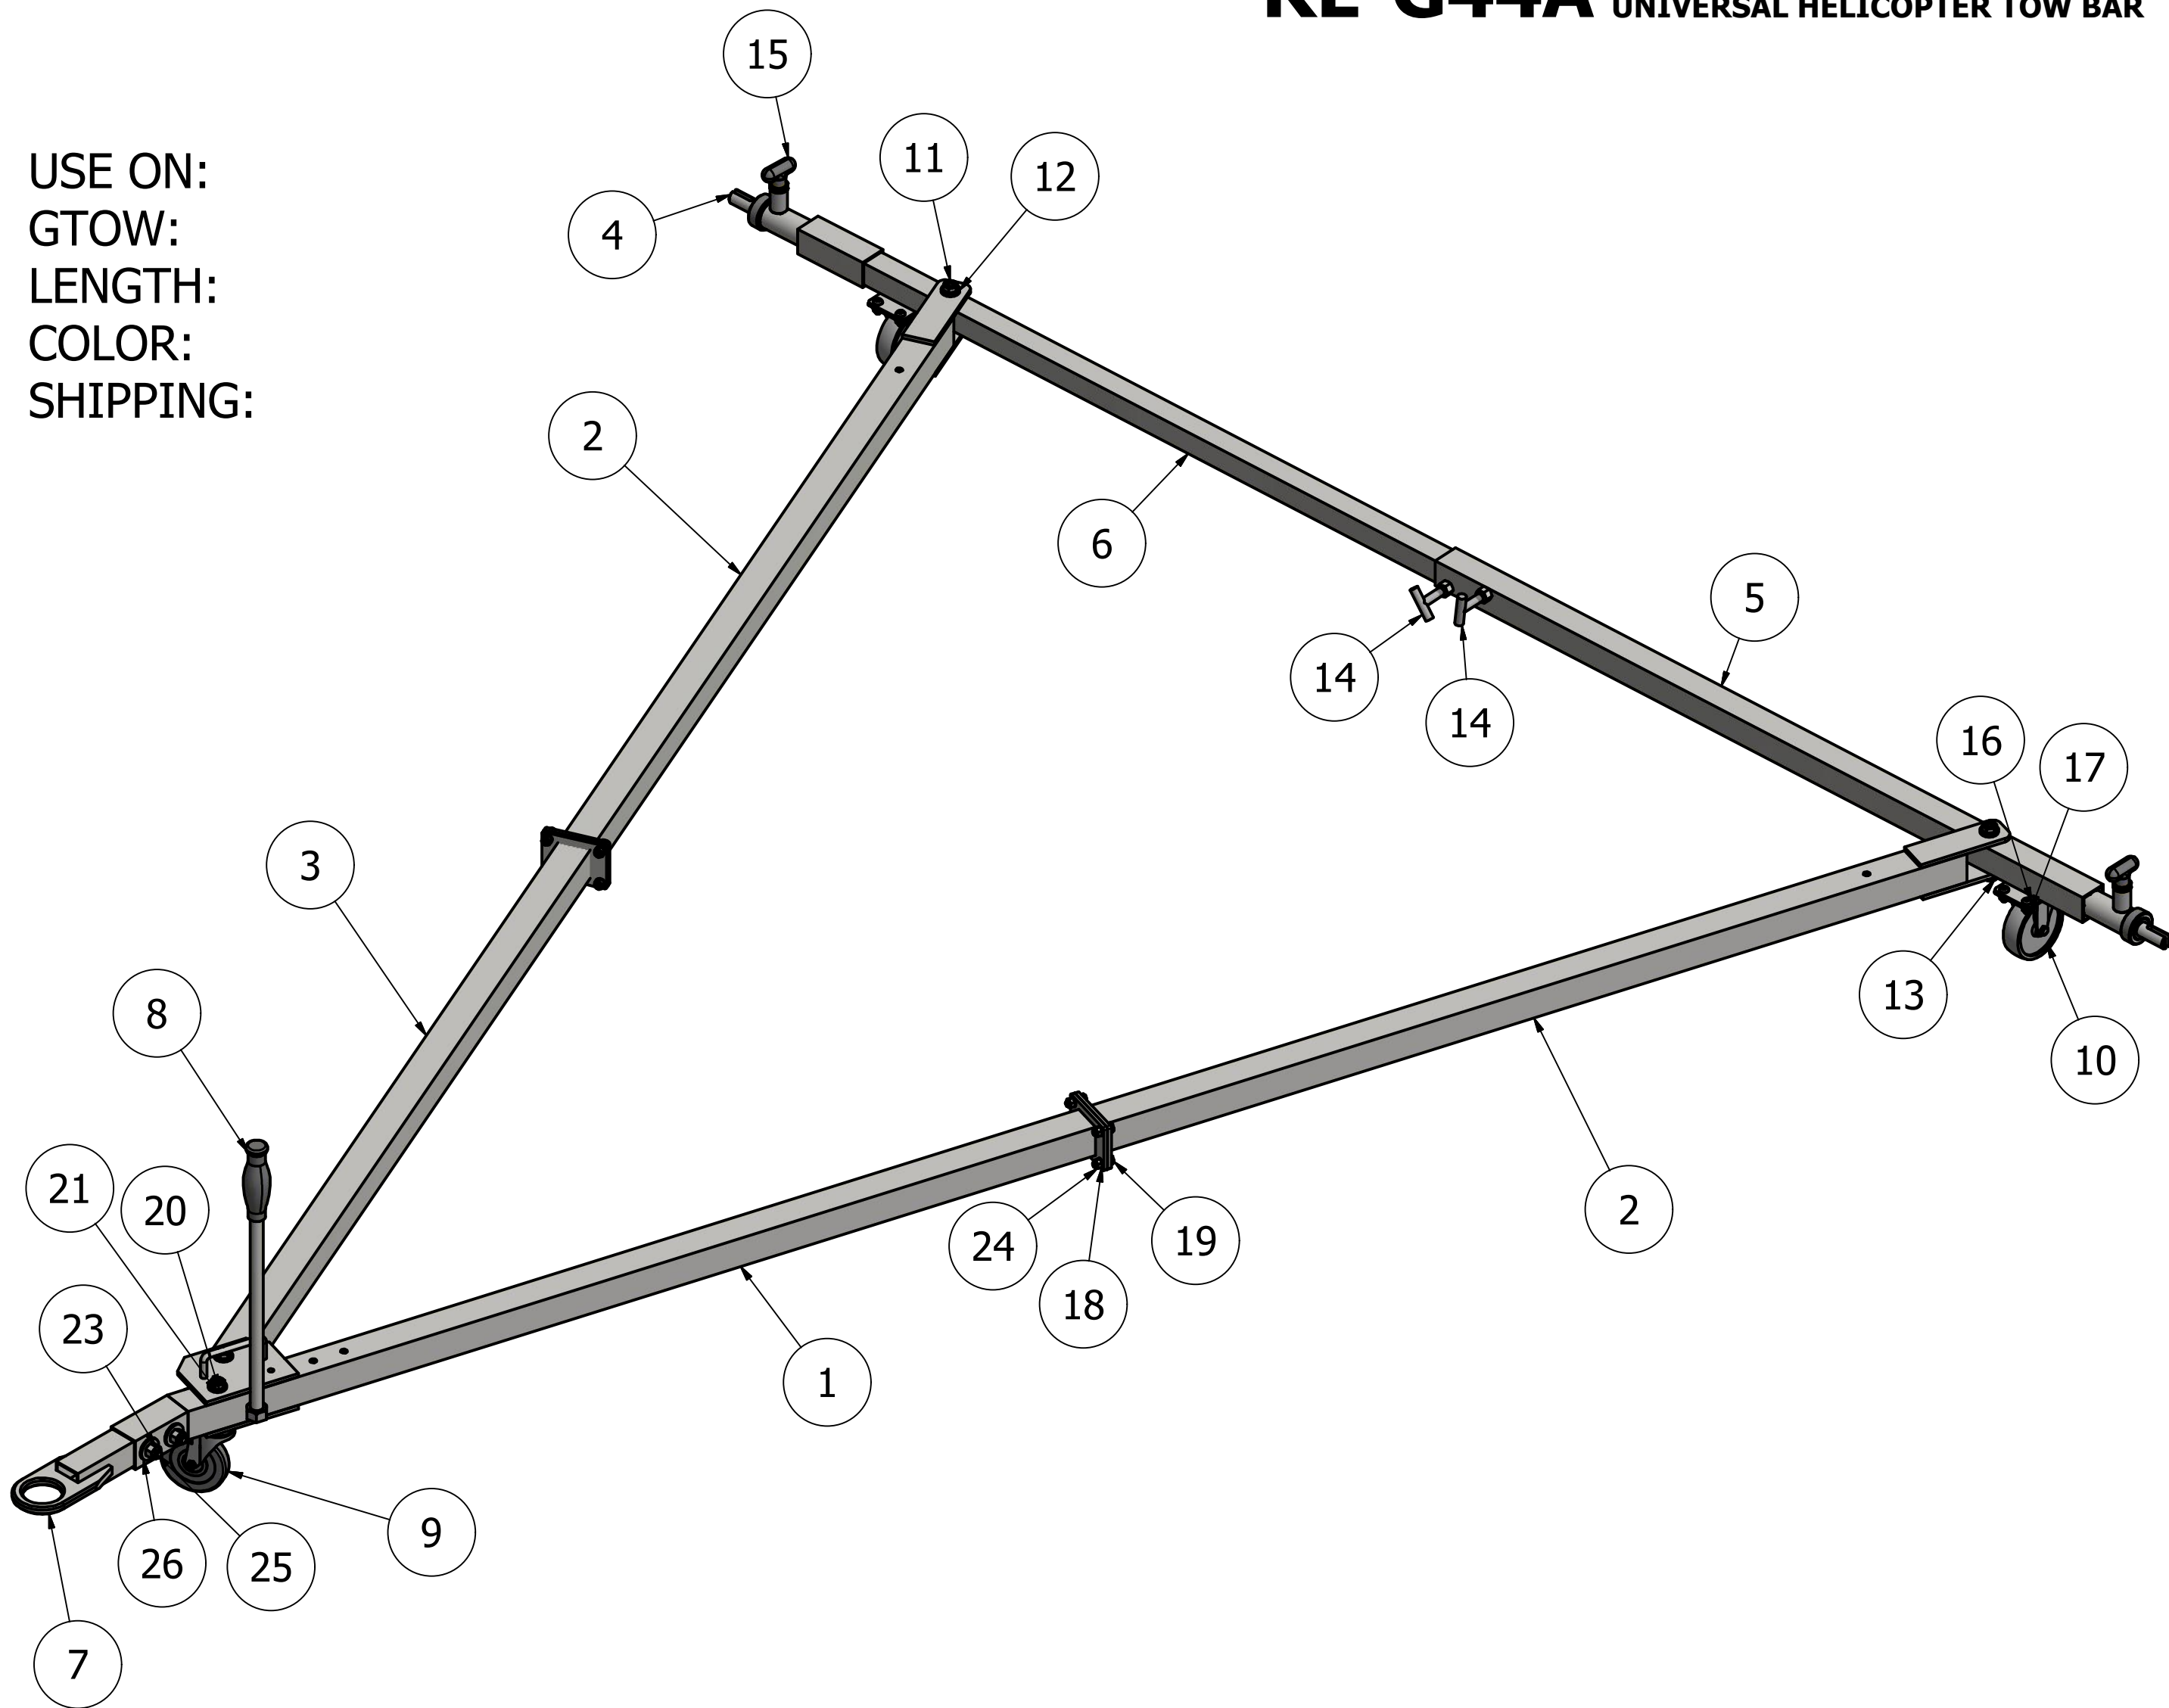

BRACKETT AIRCRAFT COMPANY INC.

www.brackettaircraft.com

RL-G44A UNIVERSAL HELICOPTER TOW BAR

USE ON:
GTOW:
LENGTH:
COLOR:
SHIPPING:

PARTS LIST

ITEM	QTY	PART NUMBER	DESCRIPTION
1	1	H-7M8-10	YOKE ASM.
2	2	H-7M9-10	LEG ASM.
3	1	H-7M2-10	LEG ASM.
4	2	T-MIC26-10	PIN ASSEMBLY
5	1	T-MIC26-05	OUTER CROSS TUBE ASSEMBLY
6	1	T-MIC26-07	INNER CROSS TUBE ASSEMBLY
7	1	T-12-600R	RING HITCH
8	1	TY-TB-125-10-00	HANDLE
9	1	HM-101	CASTER WHEEL
10	2	1G200	4" DIA. RIGID CASTER WHEEL
11	3	91286A339	1/2-13 X 3 1/2 BOLT
12	4	98180A150	1/2 WASHER
13	2	90630A125	1/2-13 LOCKNUT
14	2	HT88-10-00	T HANDLE
15	2	90222A112	LOCKING PIN ASSEMBLY
16	7	91306A387	5/16-18 X 3/4 BHCS
17	7	92018A320	5/16-18 FLANGE NUT
18	16	AN960-516L	5/16 NARROW WASHER
19	8	91286A155	BOLT 5/16-18 X 1
20	1	91286A342	BOLT 1/2-13 X 3 3/4
21	3	91950A033	1/2 SAE WASHER
22	1	94945A224	1/2-13 THIN LOCKNUT
23	3	97135A250	1/2-13 LOCKNUT
24	8	97135A220	5/16-18 LOCKNUT
25	2	91286A337	1/2-13 X 3 BOLT
26	4	91081A033	1/2 U.S.S. WASHER