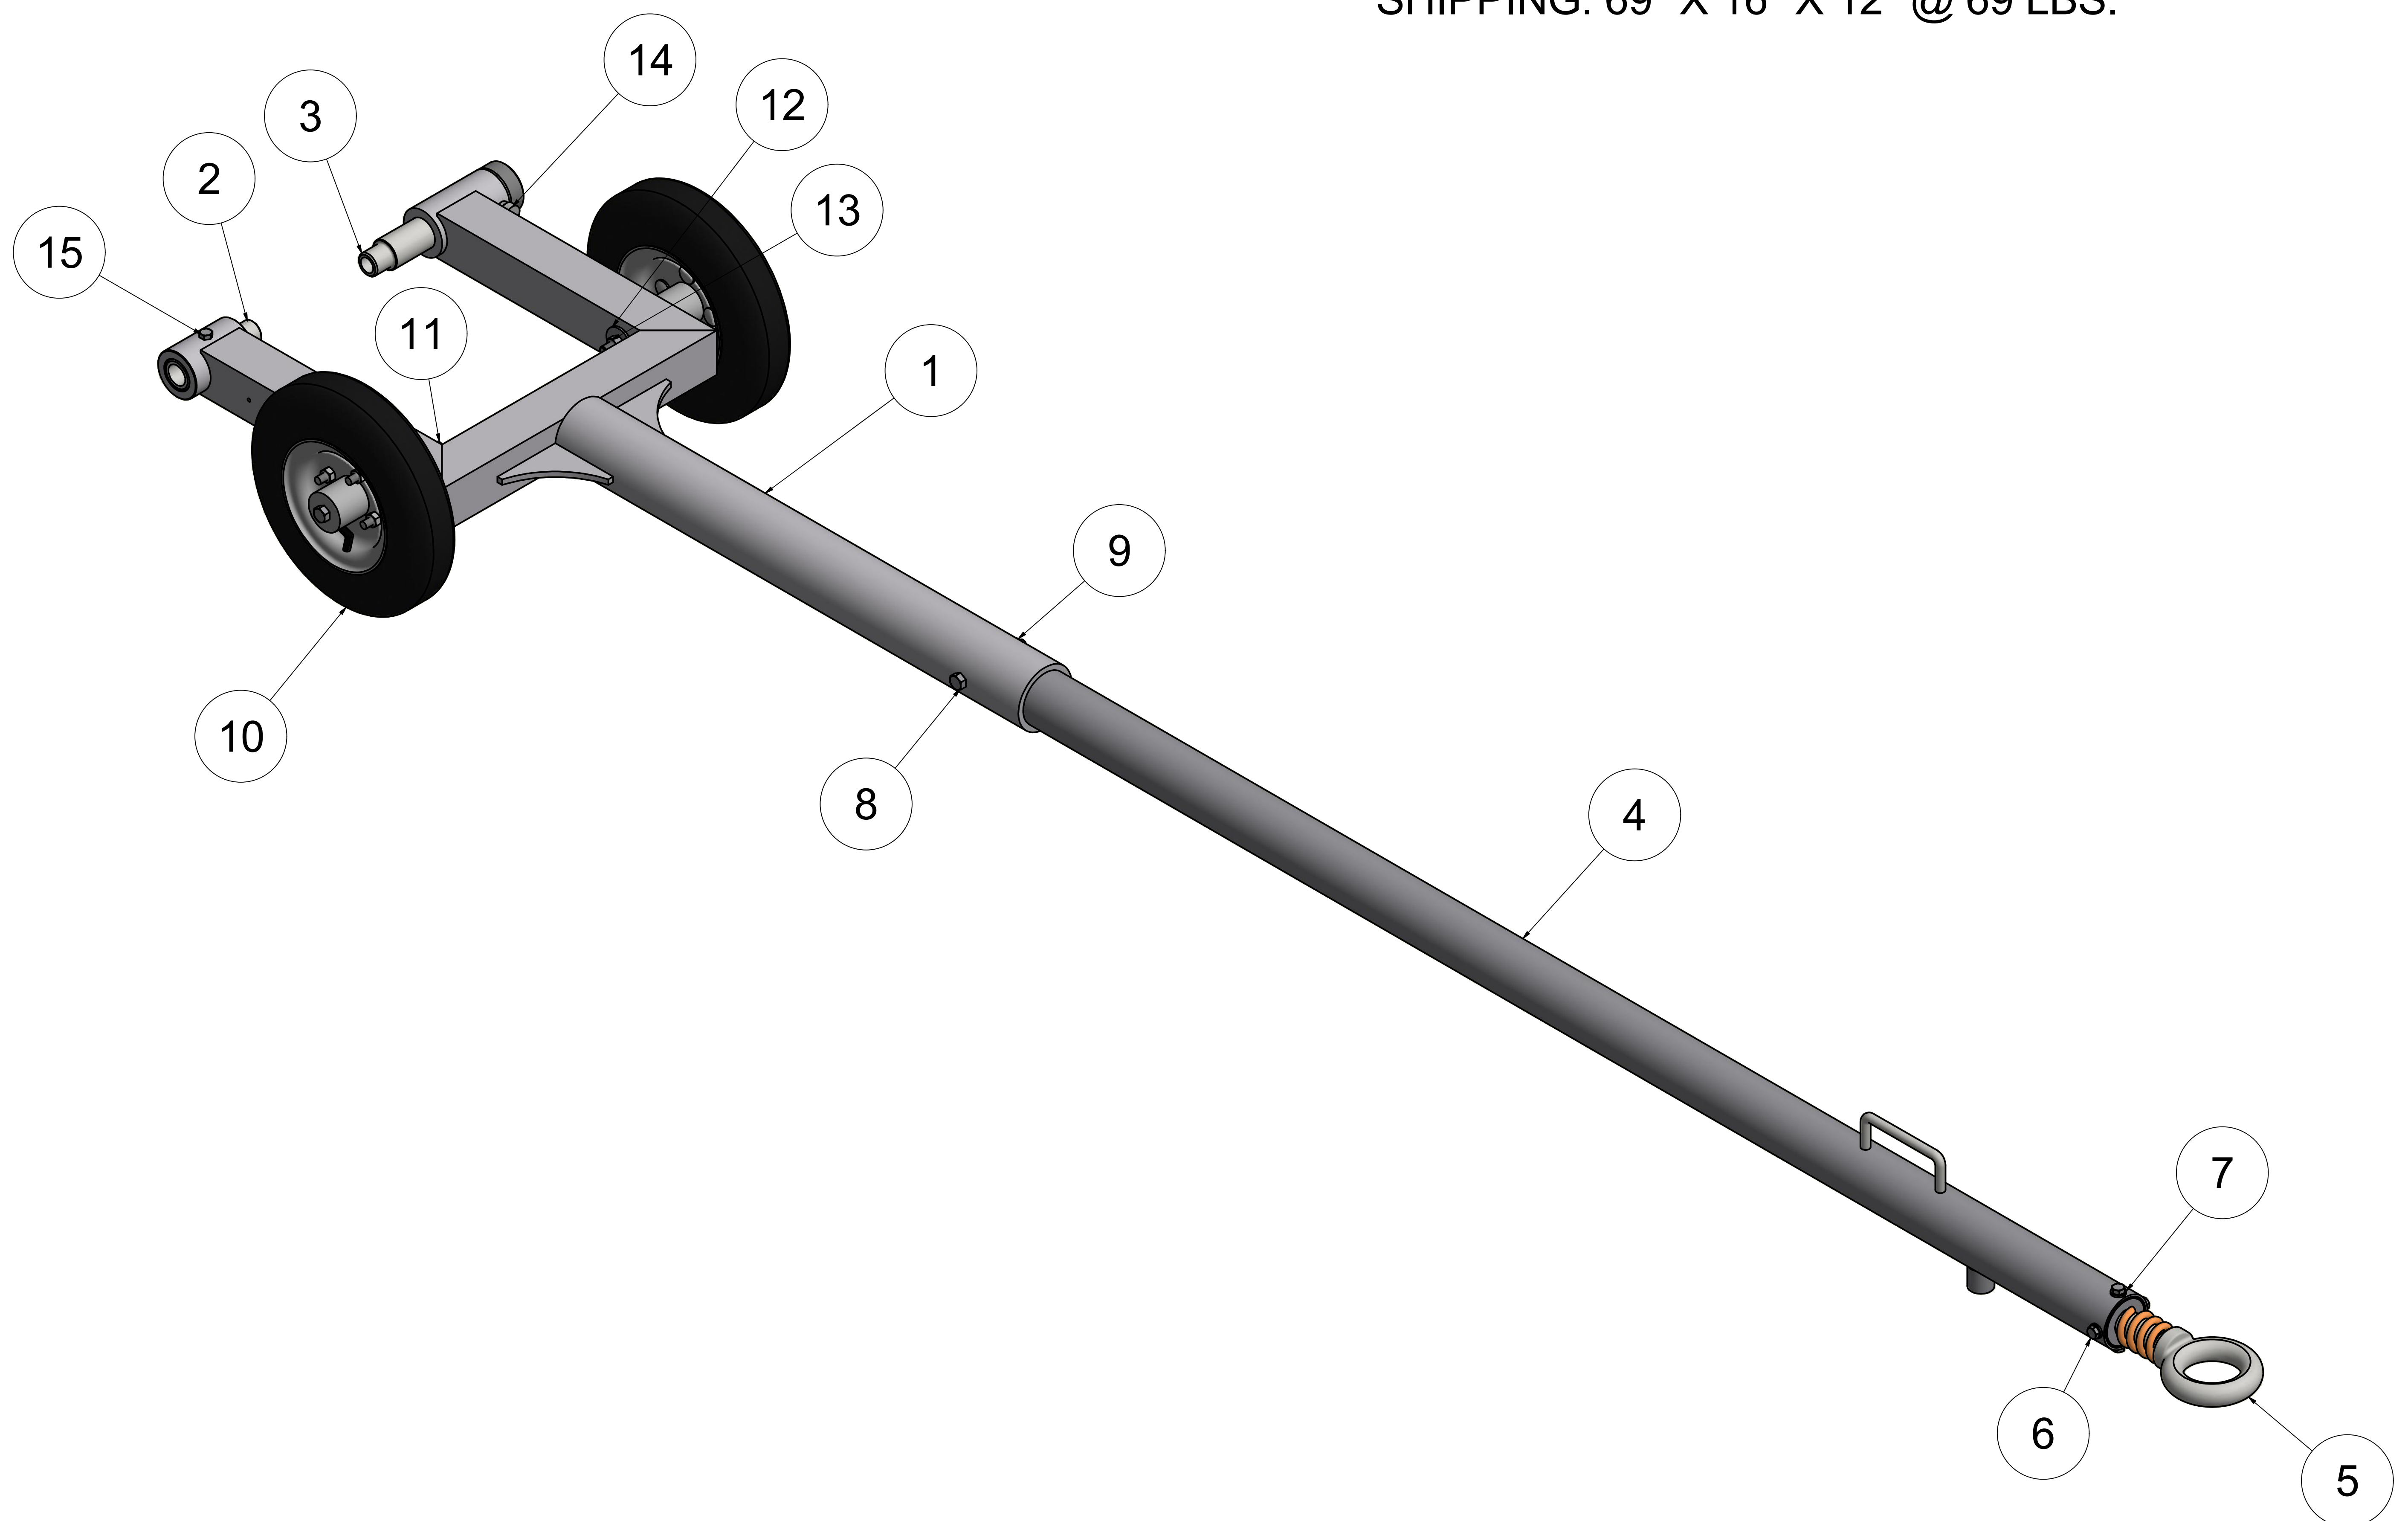

BAC

BRACKETT AIRCRAFT CO., INC.

BAC

7045 FLIGHTLINE DR.
KINGMAN, AZ 86401
928-757-4005
BRACKETTAIRCRAFT.COM

USE ON: HONDA JET HA-420
GTOW: 15,000 LBS.
LENGTH: 8 1/2'
COLOR: YELLOW
SHIPPING: 69" X 16" X 12" @ 69 LBS.

RL-HON1

ITEM	QTY	PART NUMBER	DESCRIPTION
1	1	RL-HO-00	FRAME ASM.
2	1	TY-HON1-03	PIN
3	1	TY-HON1-05	PIN ASM.
4	1	RL-MI-05-00	TONGUE TUBE ASM.
5	1	RL-20	EYEBOLT ASSEMBLY
6	4	1/4-20 X 1	BOLT
7	4	5/16	LOCK WASHER
8	1	3/8-24 X 3 1/4	BOLT
9	1	3/8-24	NUT
10	2	16SF-08-527-S-L W	TIRE WHEEL ASSEMBLY
11	2	3/8-16 X 6	BOLT
12	2	3/8	WASHER
13	2	3/8-16	NUT
14	1	SL-375	VLIER PLUNGER
15	1	1/4-20 X 2 1/2	BOLT
16	1	1/4-20	NUT