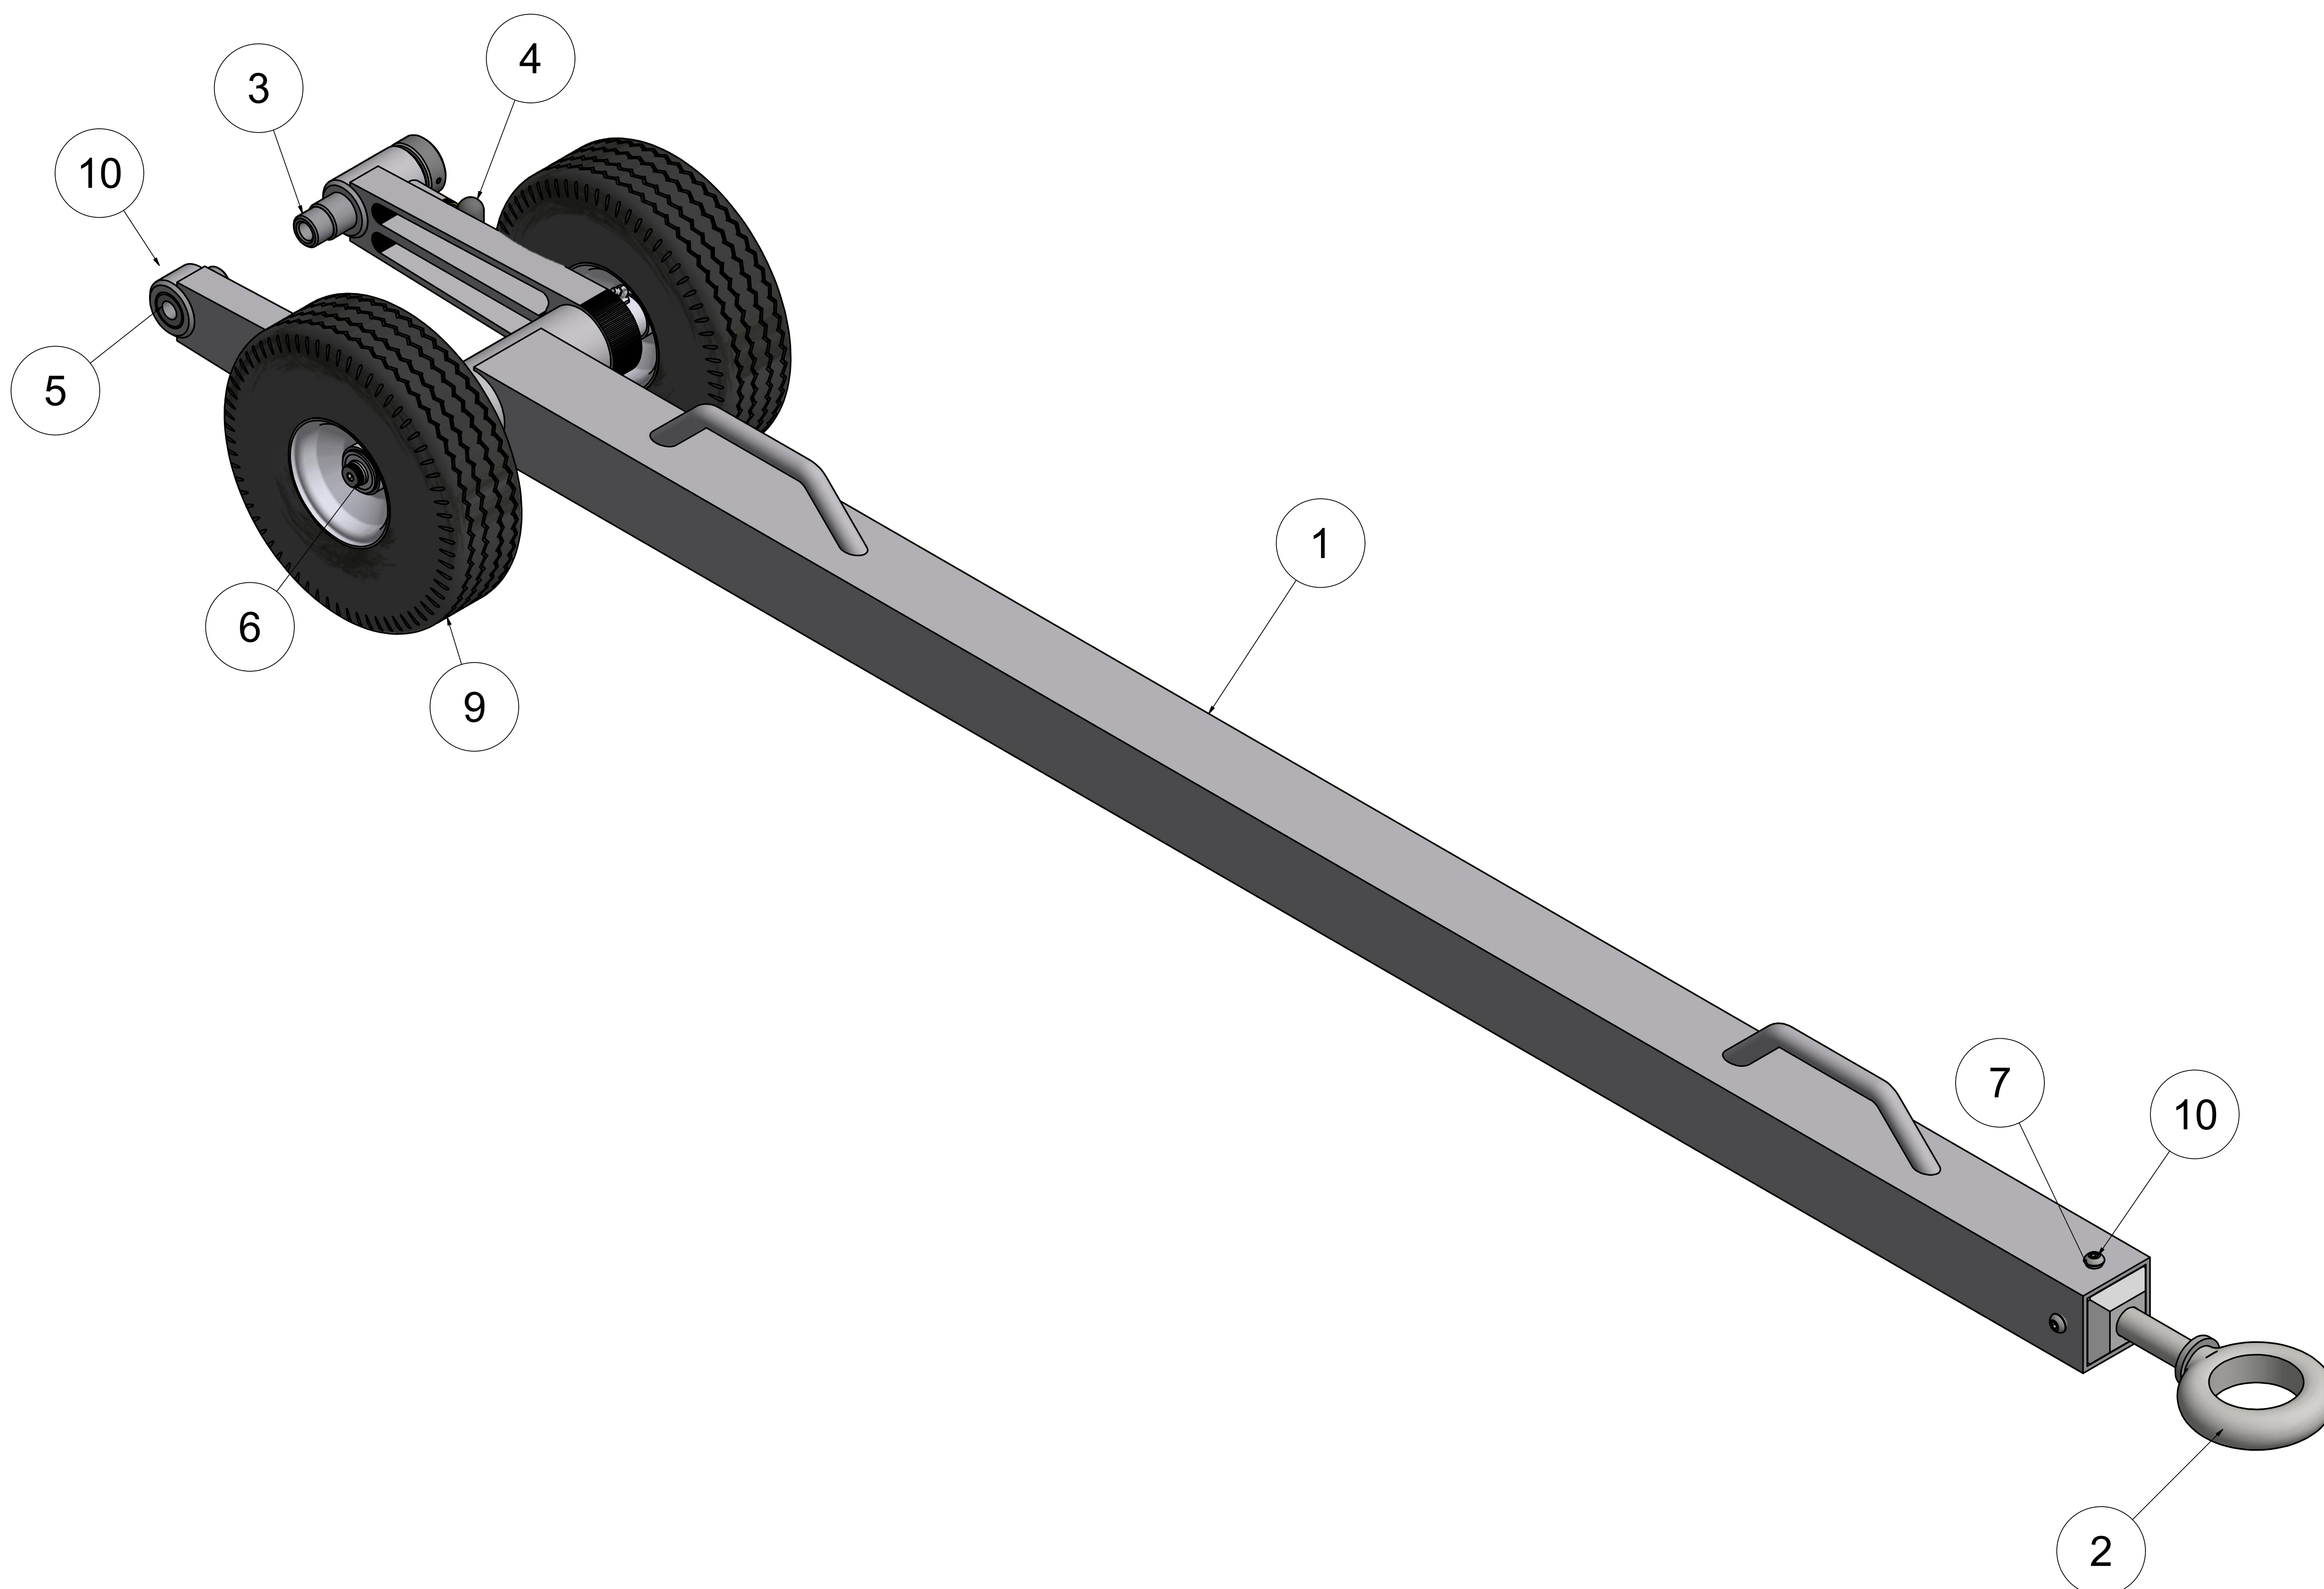

BAC

BRACKETT AIRCRAFT CO., INC.

BAC

7045 FLIGHTLINE DR.
KINGMAN, AZ 86401
928-757-4005
BRACKETTAIRCRAFT.COM

USE ON: BEECHCRAFT KING AIR, QUEEN AIR, 99, 1900
GTOW: 30,000 LBS.
LENGTH: 90"
COLOR: YELLOW
SHIPPING: 108" X 14" X 14" @ 55 LBS.

10-03-14

RL-KQA1

ITEM	QTY	PART NUMBER	DESCRIPTION
1	1	RL-KQA1-10	FRAME
2	1	HT60-07	SHOCK RING ASM.
3	1	RL-KQA1CA-08	PIN ASSEMBLY
4	1	90222A112	KNOB
5	1	RL-KQA1CA-06	FIXED PIN
6	2	91259A723	1/2 X 2 3/4 3/8-16 SHOULDER BOLT
7	4	91102A031	3/8 LOCK WASHER
8	1	92949A537	1/4-20 X 1/2 BHCS
9	2	W-41040	TIRE/WHEEL ASSEMBLY
10	4	91306A416	3/8-16 X 3/4 BHCS