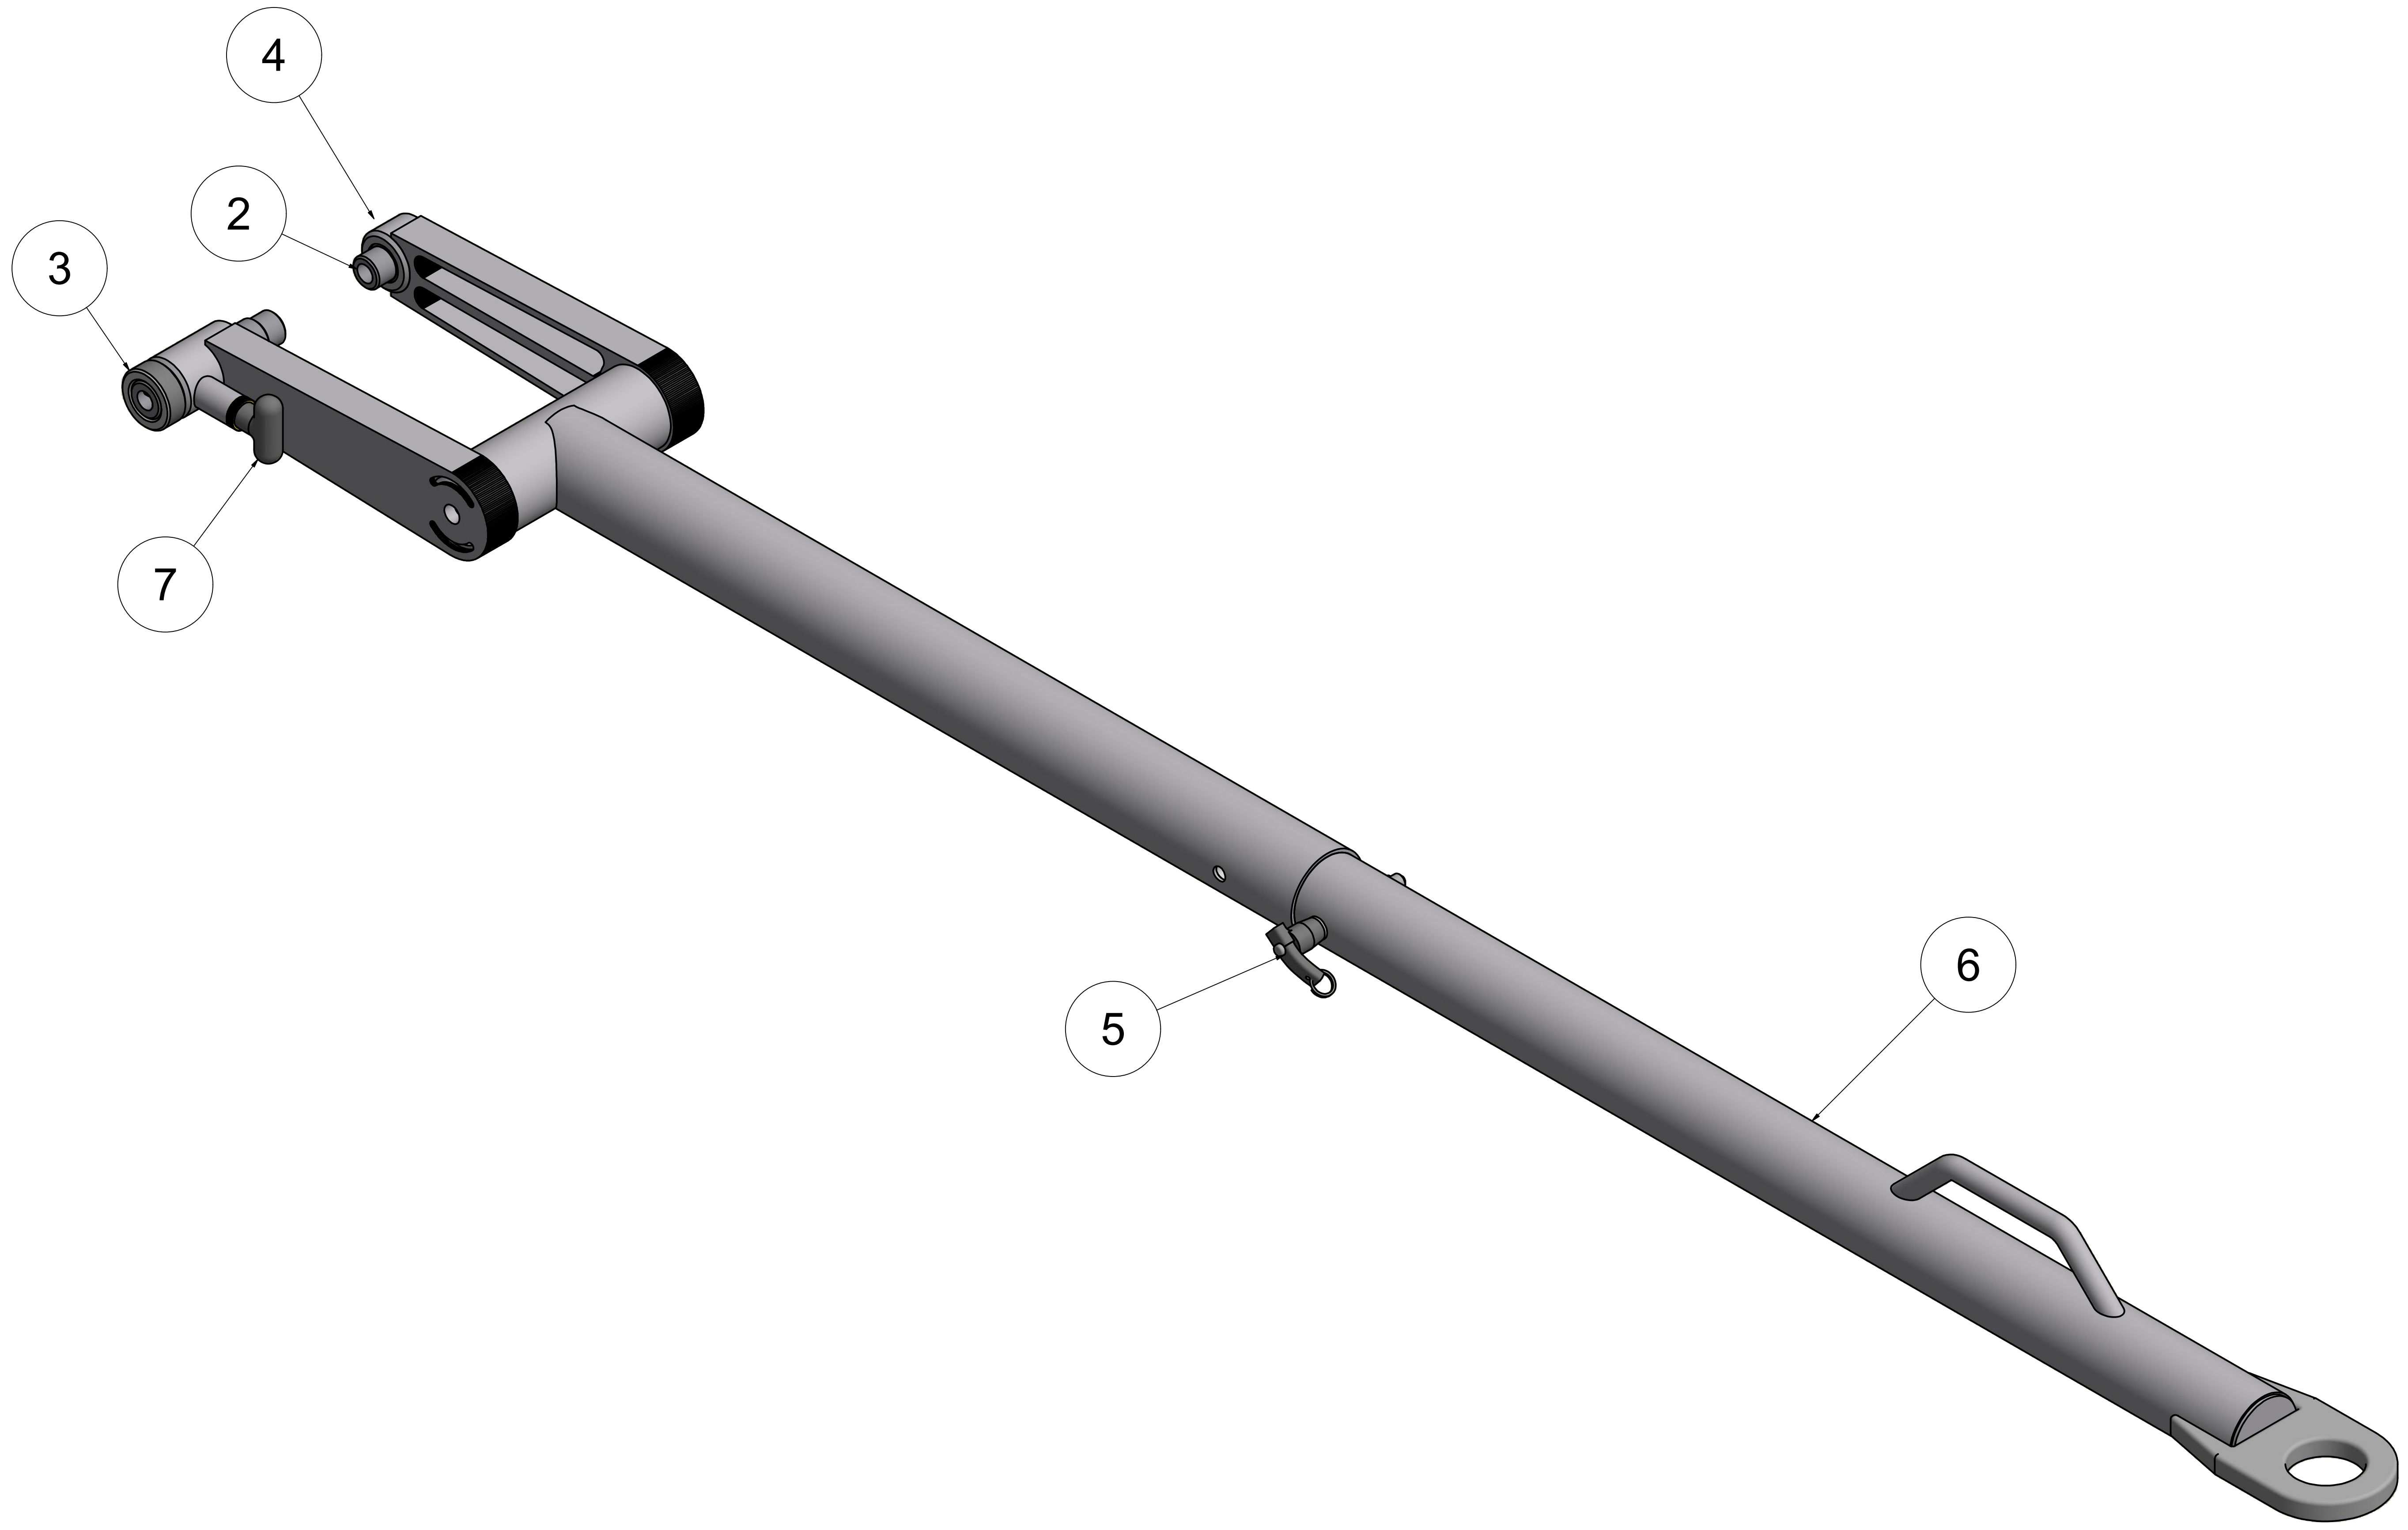

BAC

BRACKETT AIRCRAFT CO., INC.

BAC

7045 FLIGHTLINE DR.
KINGMAN, AZ 86401
928-757-4005
BRACKETTAIRCRAFT.COM

USE ON: KING AIR, QUEEN AIR, BEECHCRAFT 1900, BEECHCRAFT 99
GTOW: 15,000 LBS.
LENGTH: 7 1/2'
COLOR: YELLOW
SHIPPING: 53" X 15" X 15" @ 20 LBS.

RL-KQA1CA

ITEM	QTY	PART NUMBER	DESCRIPTION
1	1	RL-KQA1CA-00	FRAME ASSEMBLY
2	1	RL-KQA1CA-06	FIXED PIN
3	1	RL-KQA1CA-08	PIN ASSEMBLY
4	1	1/4 - 20 - 1/2	BHCS
5	1	CL8-BLPL-3.00-C	QUICK RELEASE PIN
6	1	HT-429W-10	TONGUE
7	1	RL-90222A	LOCKING PIN ASSEMBLY