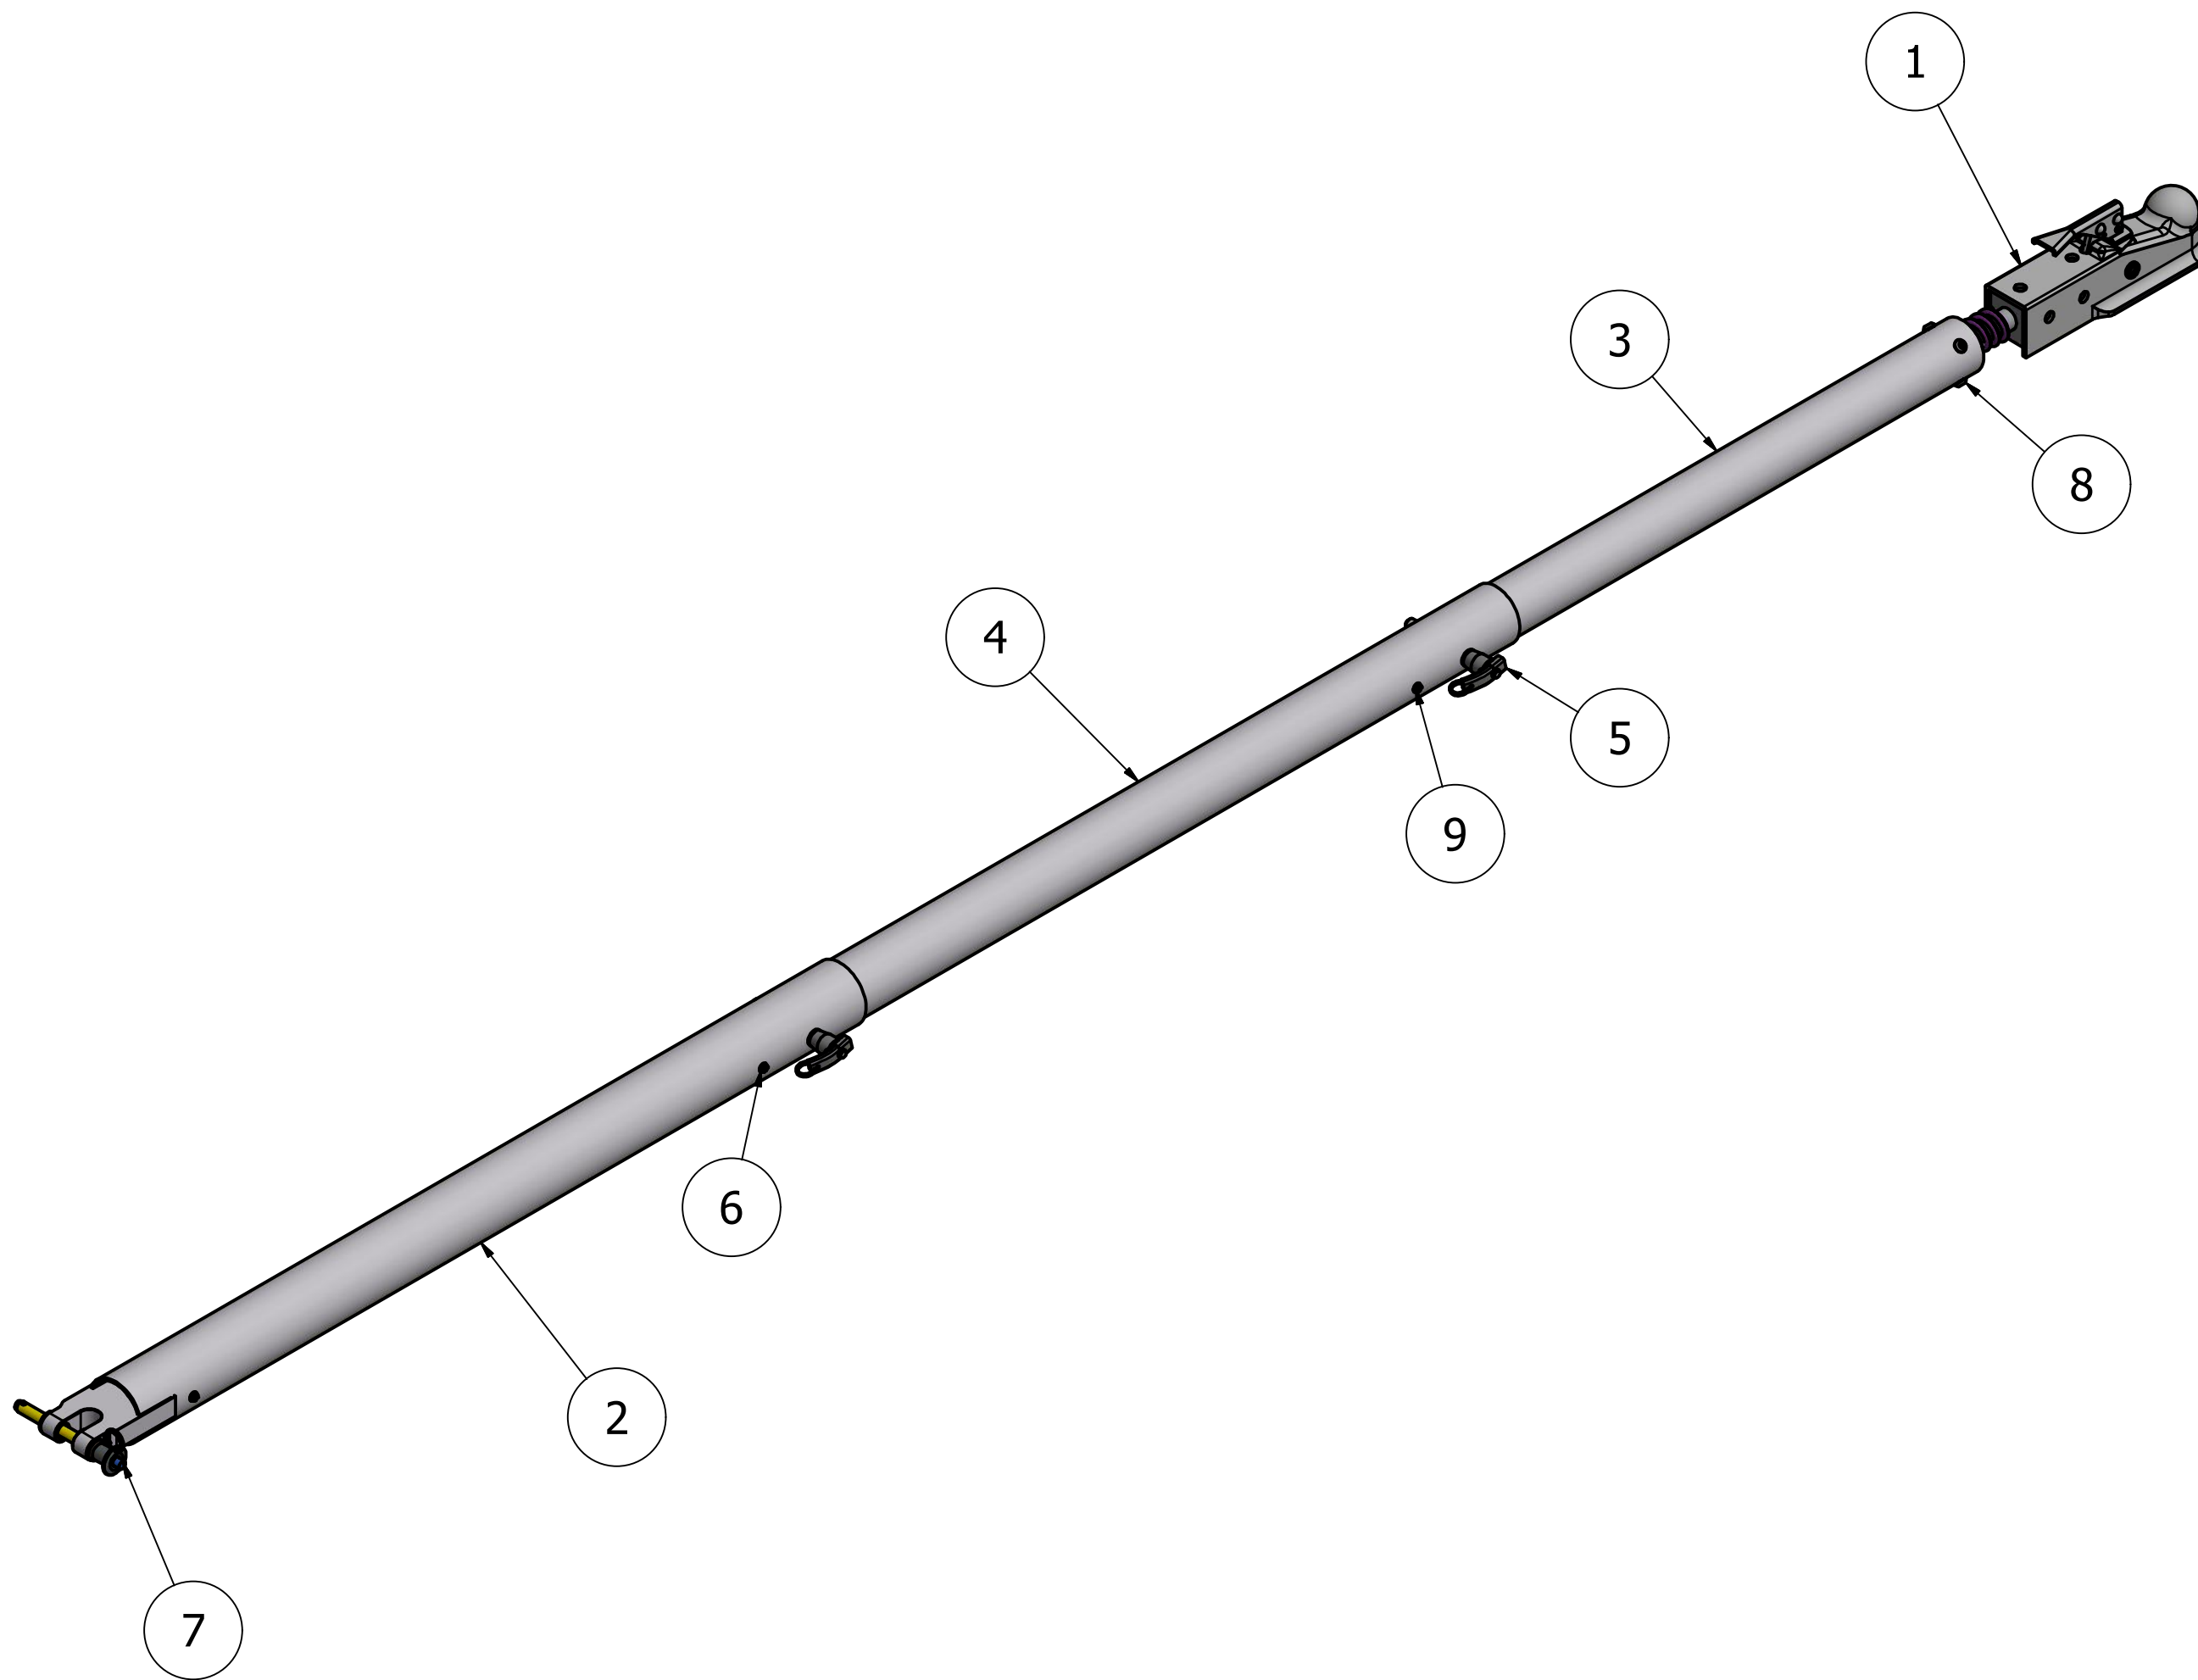

## RL-PIL1CAB CARRY ALONG FOR THE PILATUS PC-12

ALUMINUM CARRY ALONG TOW BAR WITH 2" SHOCK BALL COUPLER

USE ON: PILATUS PC-12  
GTOW: 15,000 LBS.  
LENGTH: 10'  
COLOR: YELLOW  
SHIPPING: 73" X 10" X 10" @  
40 LBS.

### PARTS LIST

ITEM	QTY	PART NUMBER	DESCRIPTION
1	1	RL-PIL1CA-20B	SHOCK BALL HITCH ASSEMBLY
2	1	RL-PIL1CA-10	END TUBE
3	1	RL-PIL1CA-07B	SHOCK RING TUBE
4	1	RL-PIL1CA-06	CENTER TUBE
5	2	CL-8-BLPL-3.00-C	1/2 X 3 BALL LOCK PIN W/LANYARD
6	3	98560A551	10-24 RIVET NUT INSERT
7	1	CLM-12-BLPB-100-C	12 mm X 100 mm BALL LOCK PIN
8	4	91306A385	5/16-18 X 1/2 BHCS
9	3	90316A242	10-24 X 1/2 FLANGE HEX HEAD SCREW