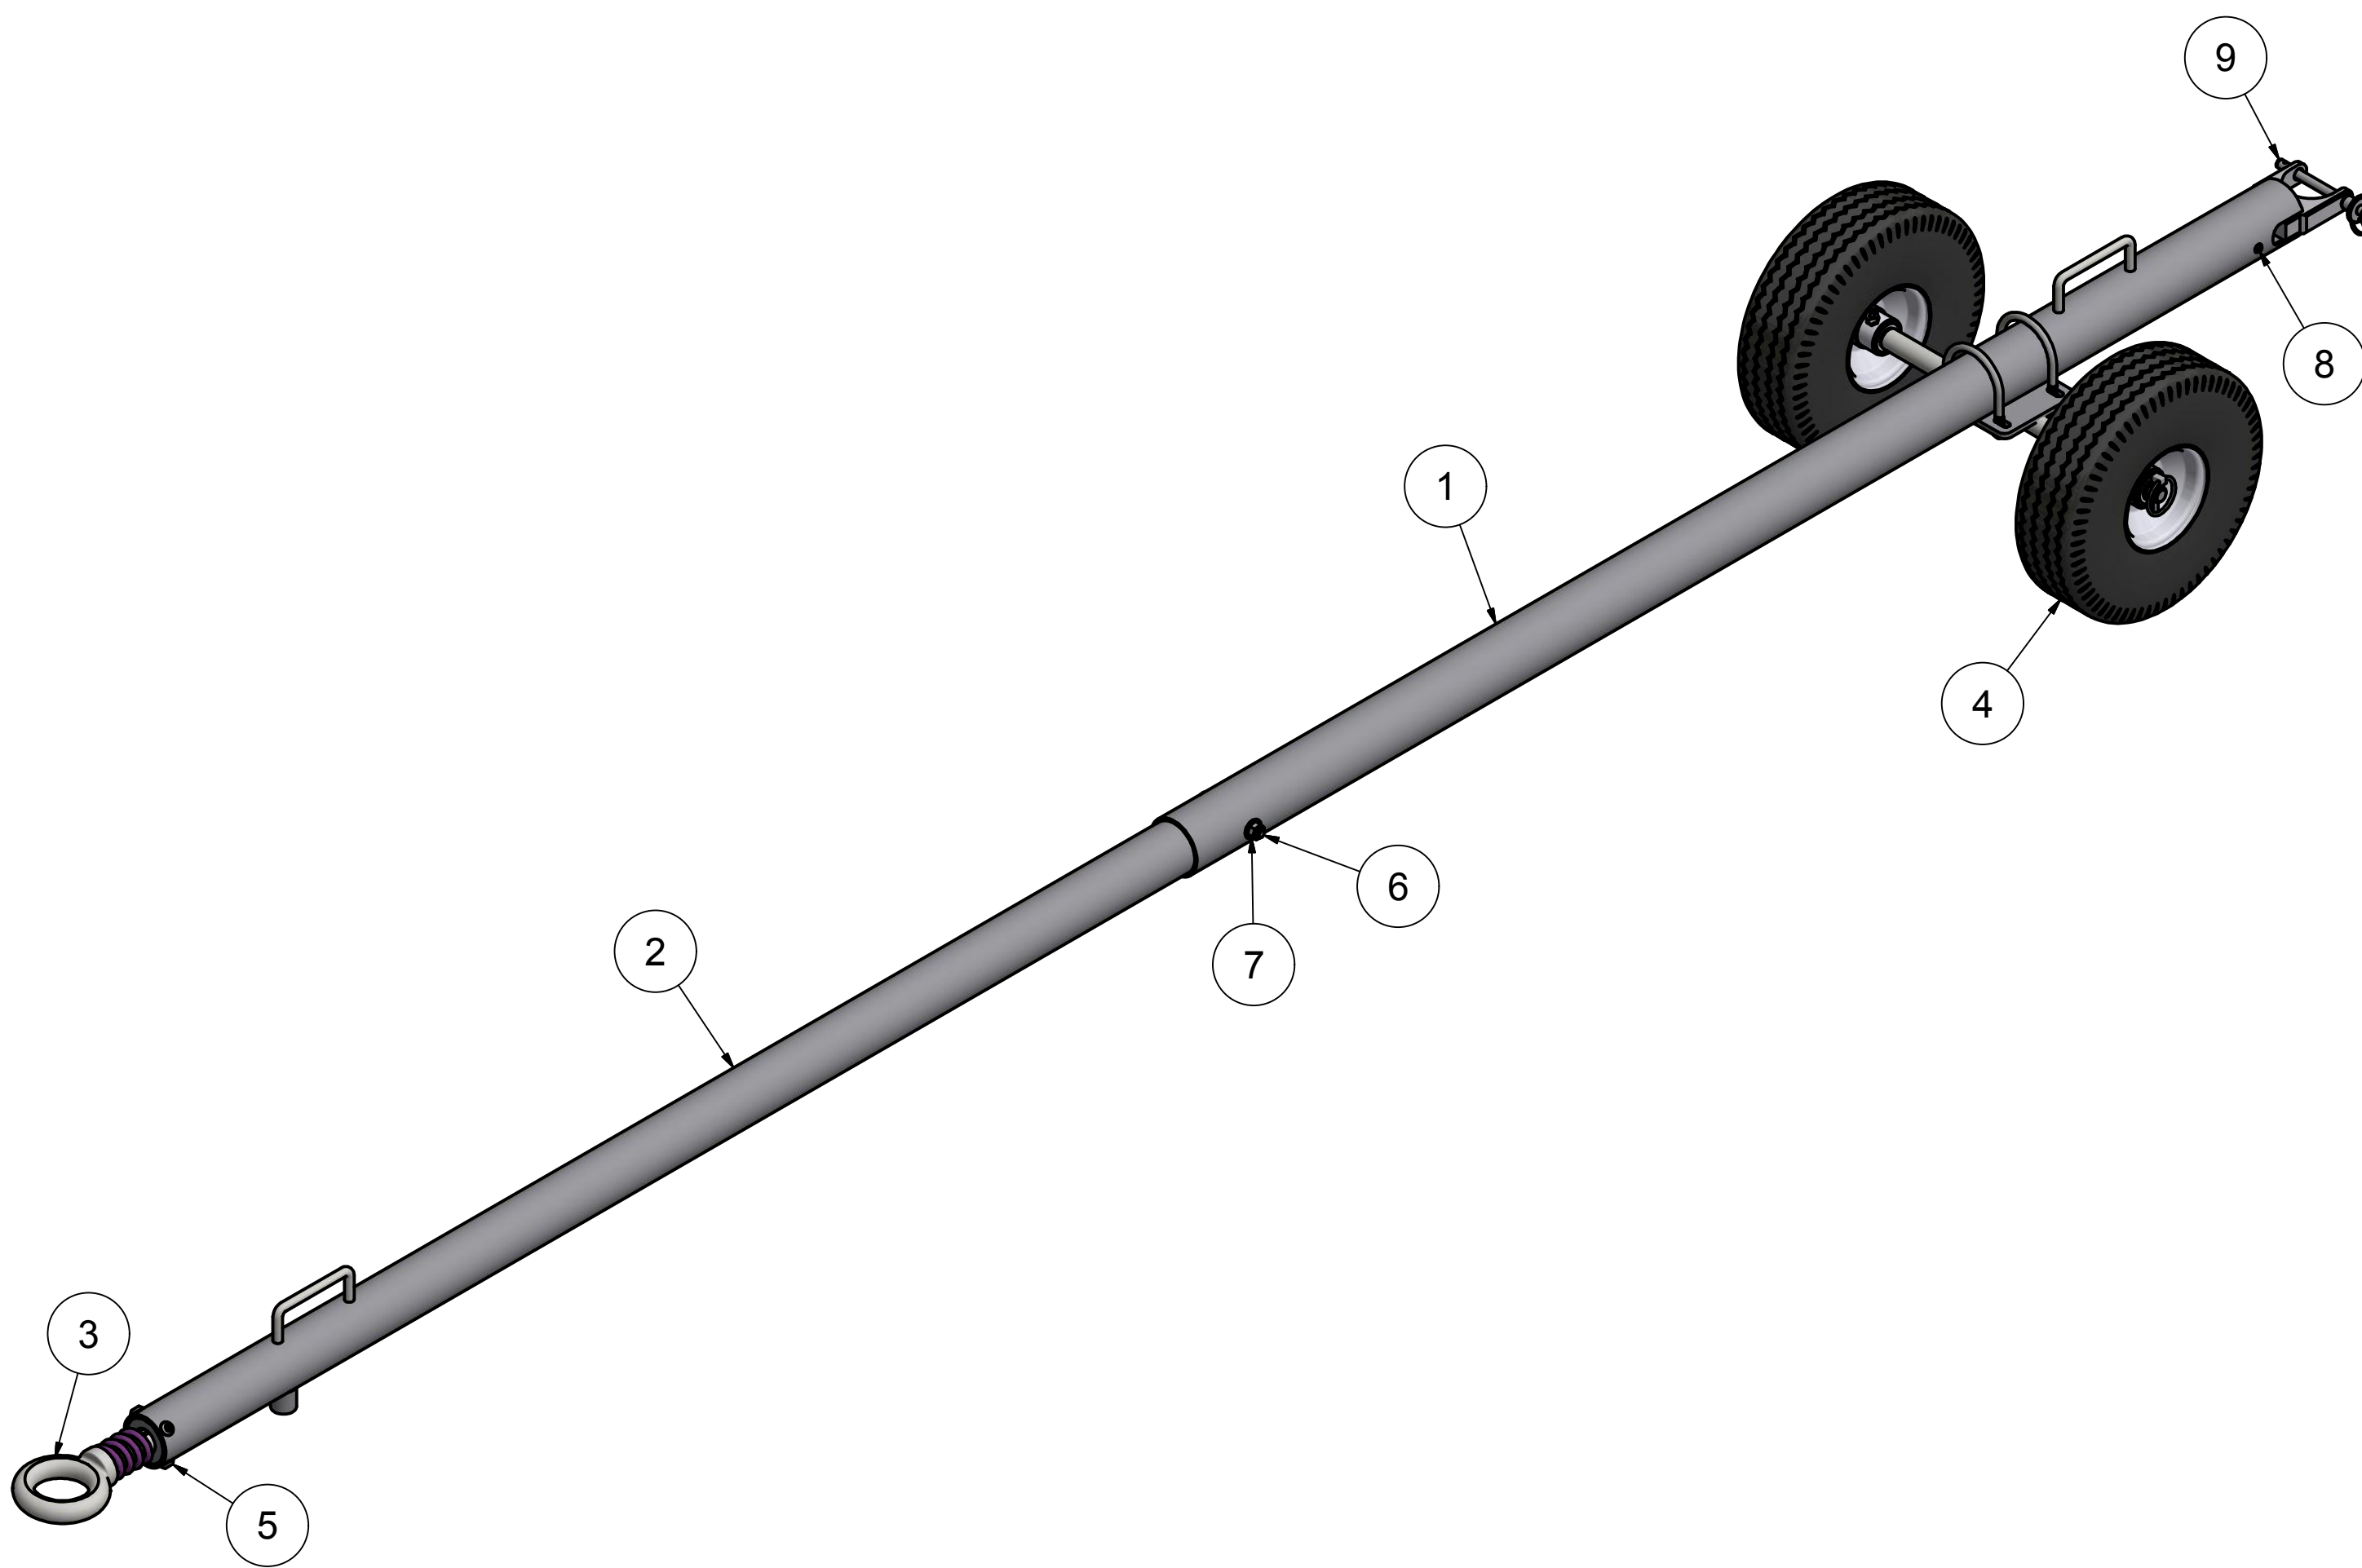

## RL-T38 TOW BAR

USE ON: NORTHOP GRUMMAN T-38 TALON  
 GTOW: 40,000 LBS.  
 LENGTH: 10'  
 COLOR: YELLOW  
 SHIPPING: 72" X 13" X 13" @ 64 LBS.

### PARTS LIST

| ITEM | QTY | PART NUMBER | DESCRIPTION                              |
|------|-----|-------------|--|
| 1    | 1   | RL-T38-00   | TUBE ASM.                                |
| 2    | 1   | RL-05       | TONGUE TUBE ASM.                         |
| 3    | 1   | RL-20PU     | RING HITCH ASSEMBLY                      |
| 4    | 1   | RL-4W       | WHEEL KIT                                |
| 5    | 4   | 92949A578   | 5/16-18 X 1/2 BUTTON HEAD CAP SCREW S.S. |
| 6    | 1   | 91257A636   | 3/8-16 X 3 BOLT                          |
| 7    | 1   | 92018A430   | 3/8-16 FLANGE LOCKNUT                    |
| 8    | 1   | 92949A240   | 10-24 X 3/8 BHCS S.S.                    |
| 9    | 1   | 90985A328   | 3/8 X 3 1/4 BALL LOCK PIN                |