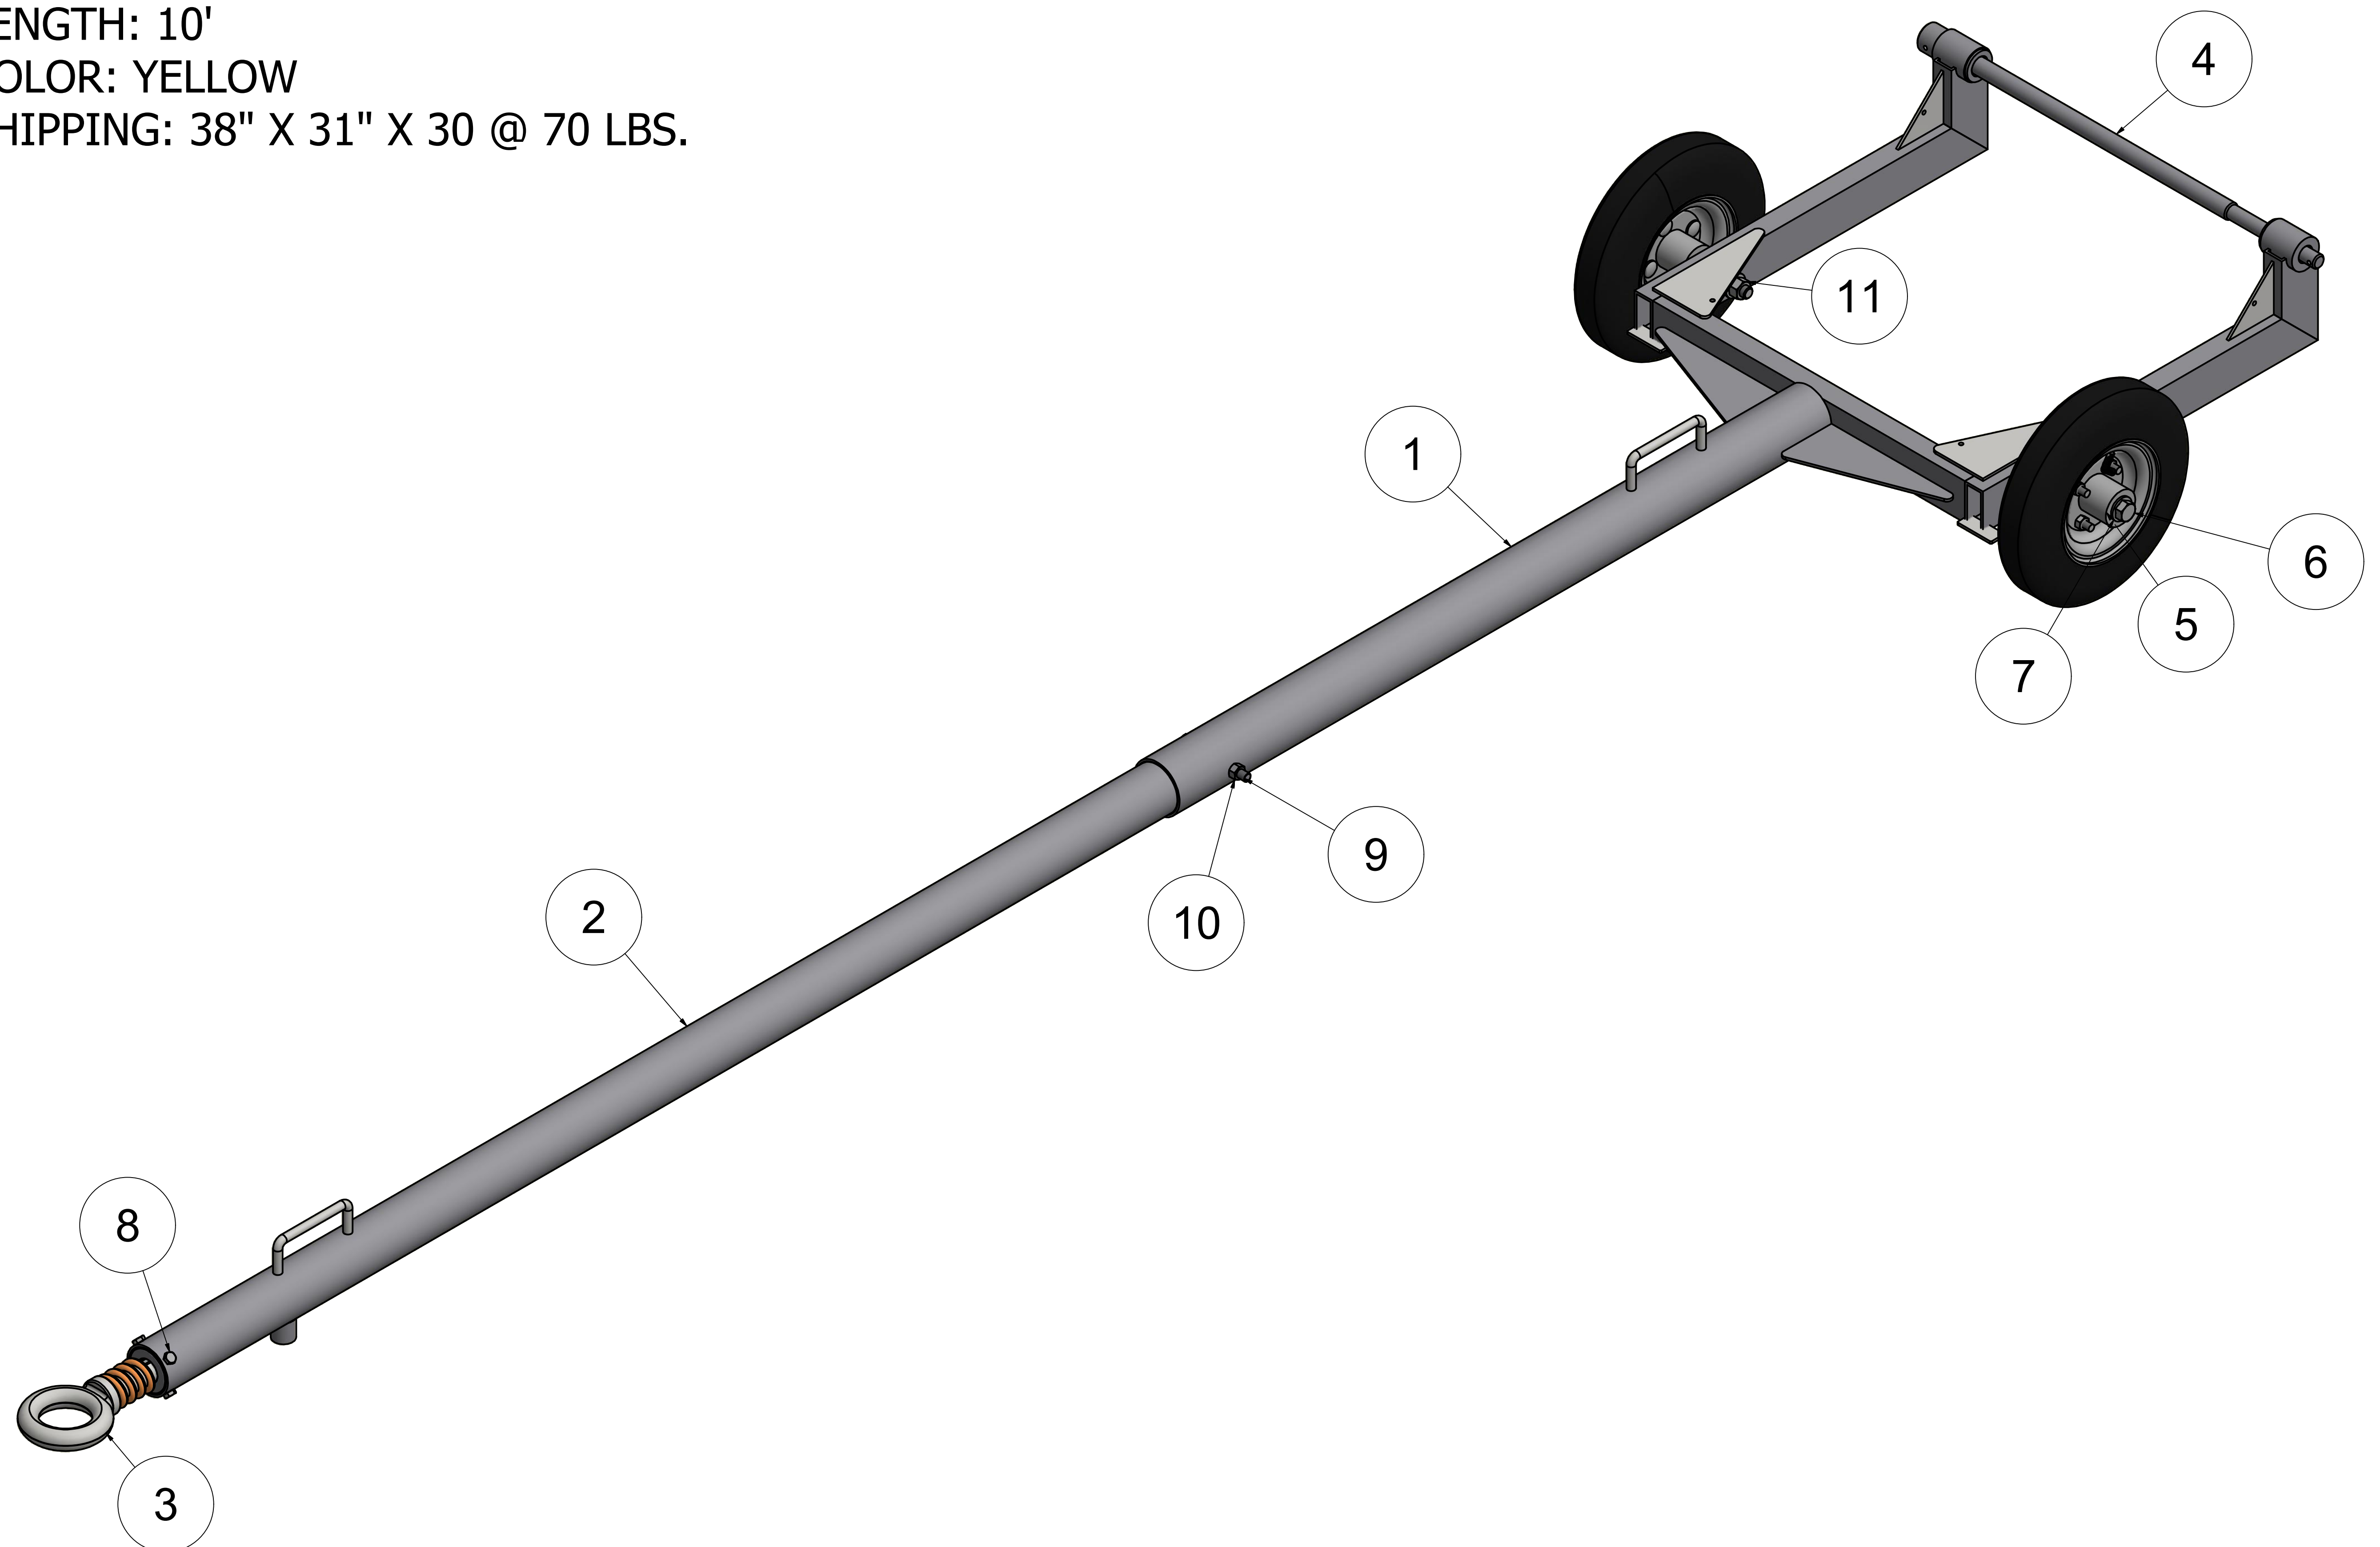

# BRACKETT AIRCRAFT CO., INC.

BAC

7045 FLIGHTLINE DR.  
KINGMAN, AZ 86401  
928-757-4005  
BRACKETTAIRCRAFT.COM

USE ON: IAI WESTWIND/AERO JET COMMANDER  
GTOW: 30,000 LBS.  
LENGTH: 10'  
COLOR: YELLOW  
SHIPPING: 38" X 31" X 30 @ 70 LBS.

## RL-WES1

ITEM	QTY	PART NUMBER	DESCRIPTION
1	1	RL-WES-01	FRAME ASSEMBLY
2	1	RL-05	TONGUE TUBE ASM.
3	1	RL-20	SHOCK RING ASSEMBLY
4	1	TY-WW-02-00	PIN ASSEMBLY
5	2	16SF-08-527-S-L W	TIRE WHEEL ASSEMBLY
6	2	1/2-13 X 6	BOLT
7	4	1/2	WASHER
8	4	1/4-20 X 1/2	BOLT
9	1	3/8-24 X 3 1/2	BOLT
10	1	3/8-24	NUT
11	2	1/2-13	NUT