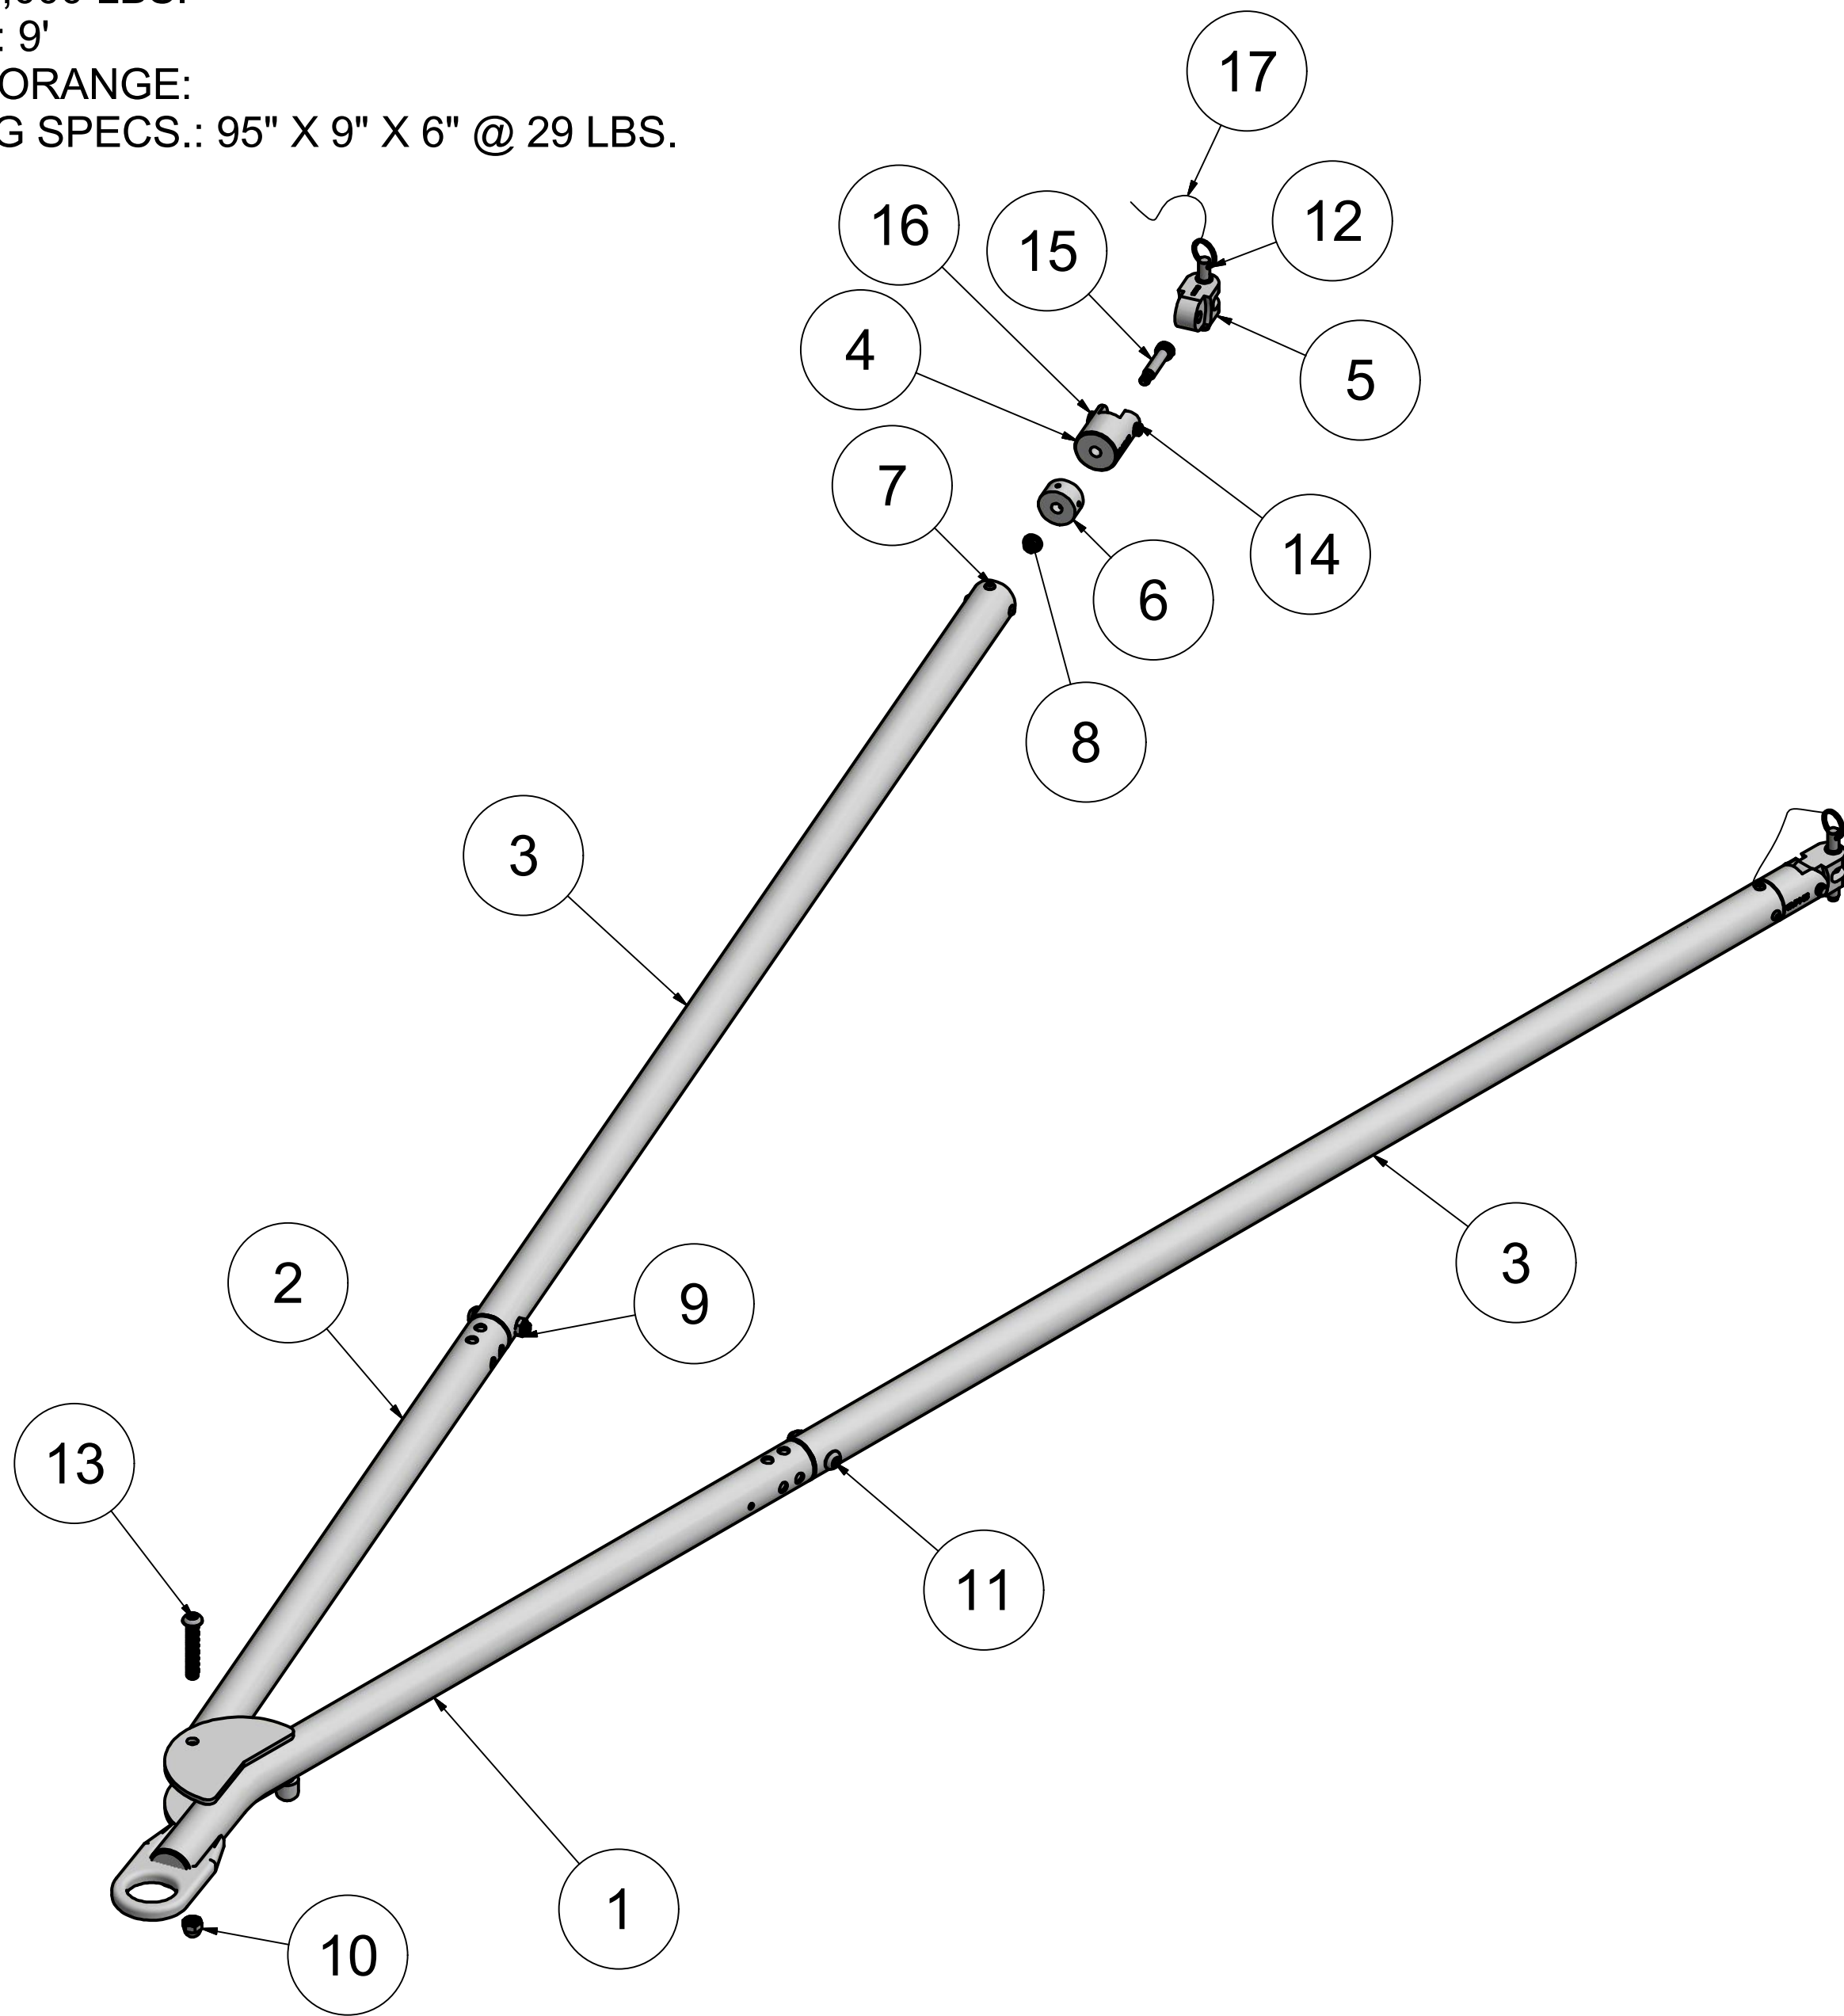

BRACKETT AIRCRAFT COMPANY INC.

www.brackettaircraft.com

RL-WLF09 WIPLINE FLOAT TOW BAR

USE ON: WIPLINE 2100-4000, AEROCET 3400
 GTOW: 4,000 LBS.
 LENGTH: 9'
 COLOR: ORANGE
 SHIPPING SPECS.: 95" X 9" X 6" @ 29 LBS.

PARTS LIST

ITEM	QTY	PART NUMBER	DESCRIPTION
1	1	HT429-01-00R-4	YOKE ASM.
2	1	HT429-02-00-4	UPPER LEG
3	2	RL-MG05	LEG TUBE
4	2	TR-74-05	SHAFT
5	2	TR-74-06	FLOAT ATTACHEMENT
6	2	TR-74-07	GUIDE
7	8	92949A537	1/4-20 X 1/2 BHCS
8	2	92018A430	3/8-16 FLANGE NUT
9	2	94945A224	1/2-13 NYLON-INSERT THIN LOCKNUT
10	1	90507A033	1/2-13 SELF LOCKING ACORN NUT
11	2	92949A722	1/2-13 X 2 1/2 BHCS S.S.
12	2	98485A165	1/2 X 2 QUICK RELEASE PIN
13	1	92949A724	1/2-13 X 3 BHCS
14	2	98410A119	7/16 O.D. SNAP RING
15	2	91259A718	3/8-16 THREAD 1/2 X 1 3/4 SHAFT SHOULDER BOLT
16	2	92735A518	CLEVIS PIN 1/2 X 2 1/16 S.S.
17	1	30345T544	LANYARD