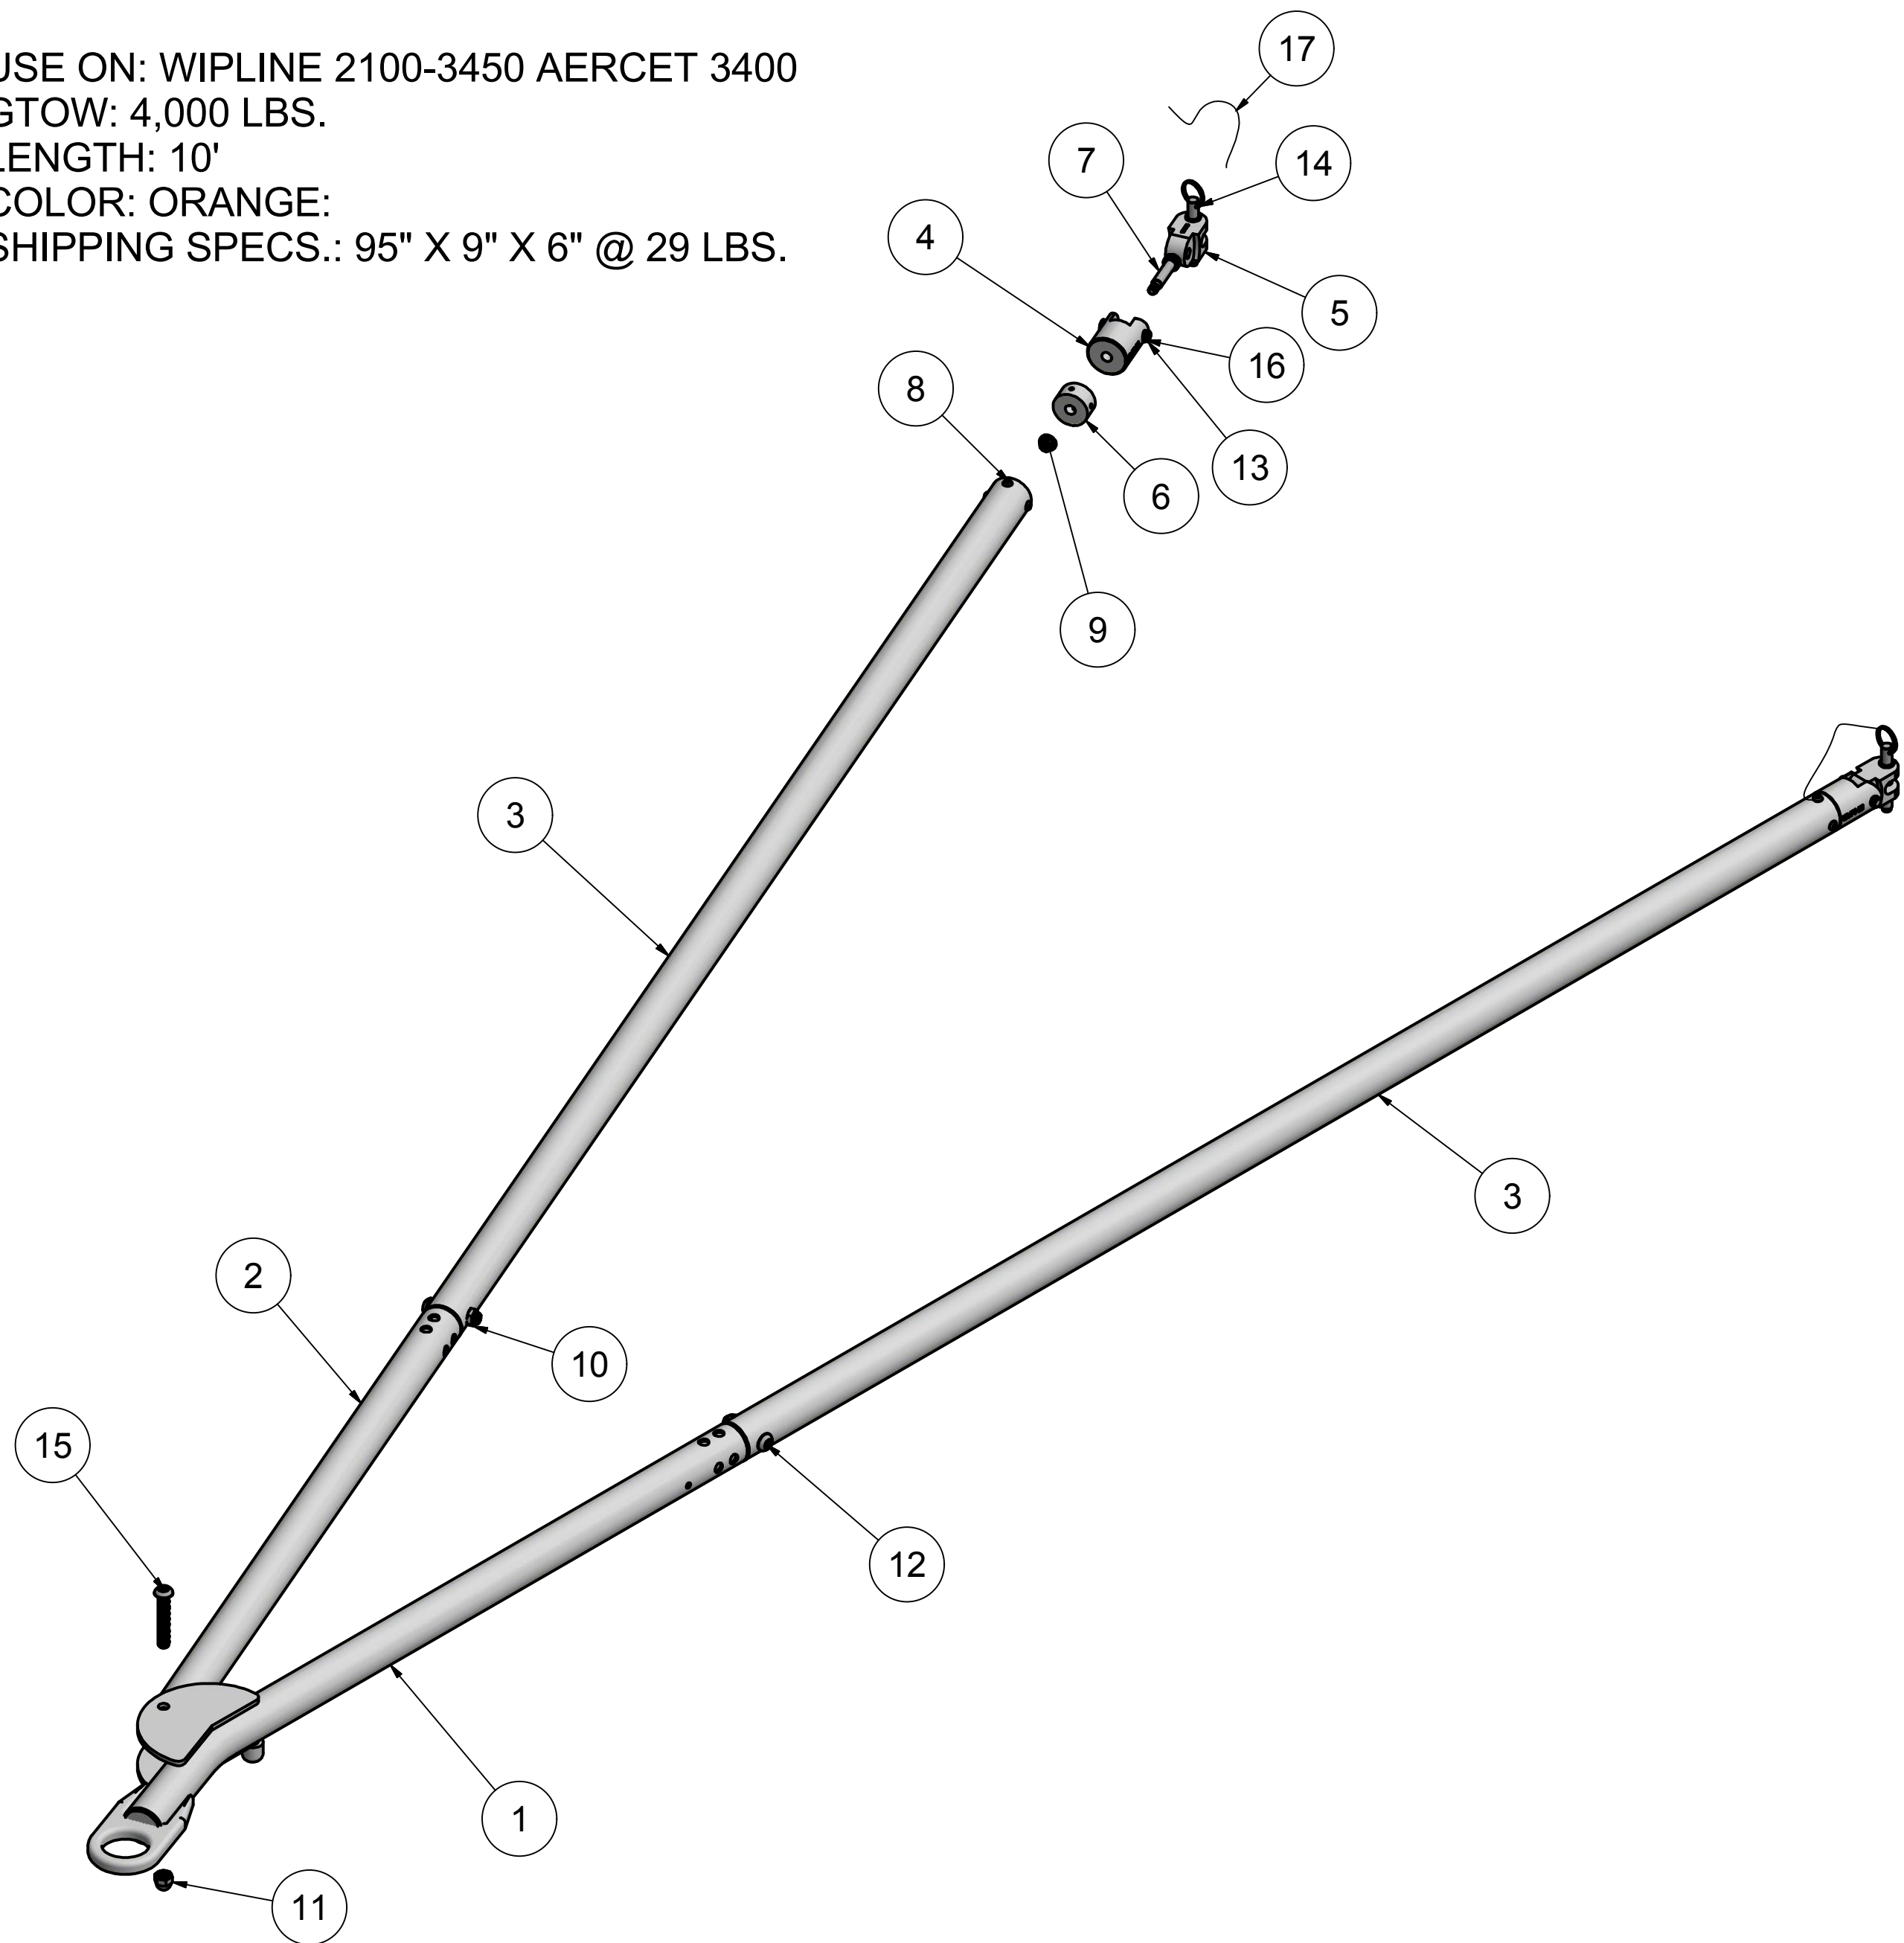

BRACKETT AIRCRAFT COMPANY INC.

www.brackettaircraft.com

RL-WLF10 WIPLINE FLOAT TOW BAR

USE ON: WIPLINE 2100-3450 AERCET 3400
GTOW: 4,000 LBS.
LENGTH: 10'
COLOR: ORANGE:
SHIPPING SPECS.: 95" X 9" X 6" @ 29 LBS.

PARTS LIST

ITEM	QTY	PART NUMBER	DESCRIPTION
1	1	CONTACT BAC	FRAME ASSEMBLY
2	1	HT429-02-00-4	UPPER LEG
3	2	RL-MG06	LOWER LEG
4	2	TR-74-05	SHAFT
5	2	TR-74-06	FLOAT ATTACHEMENT
6	2	TR-74-07	GUIDE
7	2	97345A718	1/2 X 1 3/4 X 3/8-16 SHOULDER BOLT
8	8	92949A537	1/4-20 X 1/2 BHCS
9	2	92018A430	3/8-16 FLANGE NUT
10	2	94945A224	1/2-13 NYLON-INSERT THIN LOCKNUT
11	1	90507A033	1/2-13 SELF LOCKING ACORN NUT
12	2	92949A722	1/2-13 X 2 1/2 BHCS S.S.
13	2	92735A518	CLEVIS PIN 1/2 X 2 1/16 S.S.
14	2	98485A165	1/2 X 2 QUICK RELEASE PIN
15	1	92949A724	1/2-13 X 3 BHCS
16	2	98410A119	7/16 O.D. SNAP RING
17	2	30345T33	8" LANYARD