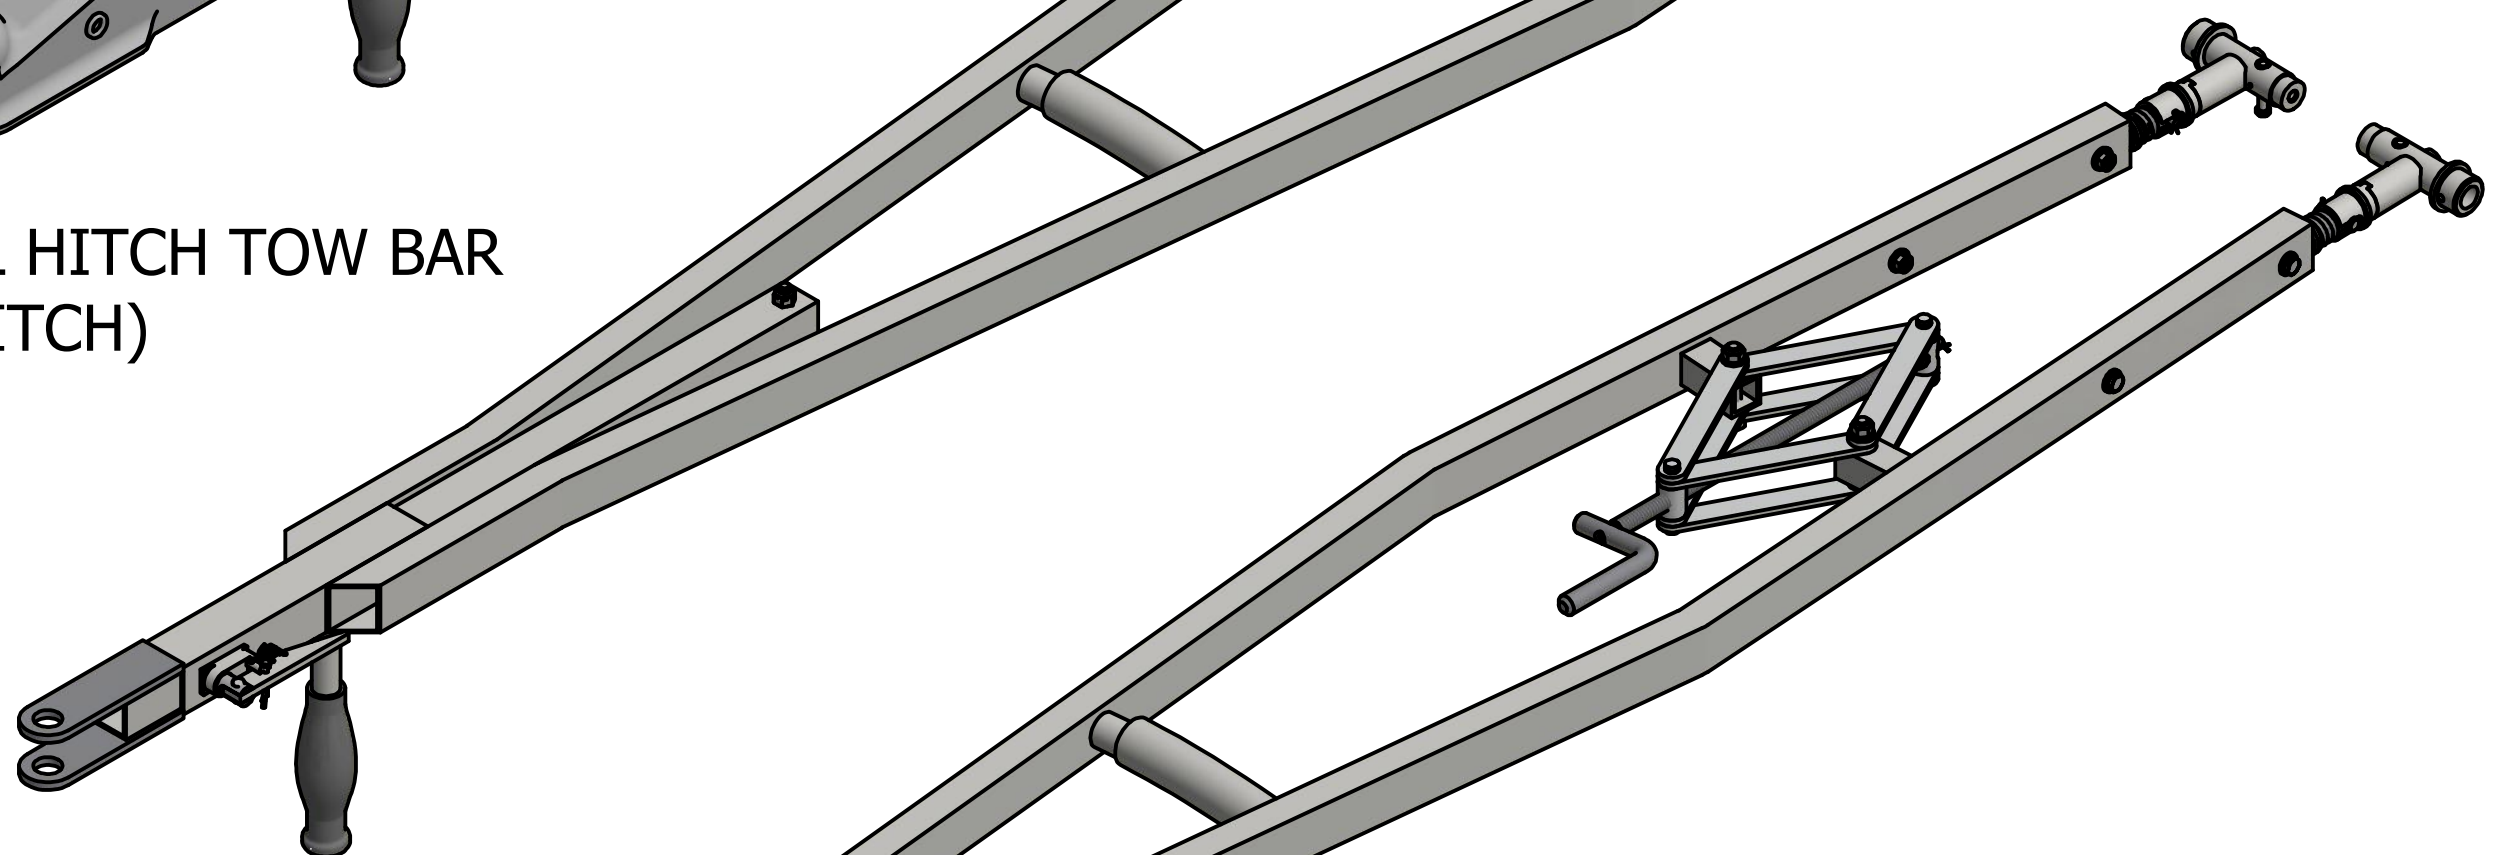

BRACKETT AIRCRAFT COMPANY INC.

www.brackettaircraft.com

USE ON: AIRCRAFT WITH NOSE WHEEL
GTOW: 7,000 LBS.
LENGTH: 6' 9" TO 7' 9"
COLOR: ORANGE
SHIPPING: 86" X 12" X 4" @ 30 LBS.

TH-53R RING HITCH TOW BAR
(T-53-01R HITCH)

TH-53B BALL HITCH TOW BAR
(T-53-01B HITCH)

TH-53C CLEVIS HITCH TOW BAR
(T-53-01C HITCH)

TH-53SR RING HITCH TOW BAR
(T-53-01SR HITCH)

**MODELS WITH LONGER HITCHES
AND CUSTOM CONFIGURATIONS AVAILABLE.**

**CHECK OUR ADAPTER CROSS REFERENCE PAGE
TO DETERMINE IF YOUR AIRCRAFT REQUIRES
ADAPTERS TO USE THIS TOW BAR.**

TH-53 UNIVERSAL TOW BAR

PARTS LIST

ITEM	QTY	PART NUMBER	DESCRIPTION
1	8	T-109A	STRAP
2	1	T-530	WELDED FRAME ASSEMBLY
3	1	T-505	HANDLE
4	1	HG-2	HANDLE GRIP 3/4 I.D.
5	1	T-103	LEVER ASSEMBLY
6	1	T-541R	END ASSEMBLY (RIGHT)
7	1	T-541L	TH-53 END ASSEMBLY (LEFT)
8	4	91306A280	1/4-20 X 1 1/4 BHCS
9	4	92018A210	1/4-20 FLANGE NUT
10	2	92949A633	3/8-16 X 2 1/4 BHCS S.S.
11	2	92018A430	3/8-16 FLANGE LOCKNUT

T-541 END ASSEMBLY

T-541R

PINS DOWN

T-541L

PARTS LIST

ITEM	QTY	PART NUMBER	DESCRIPTION
1	1	T-527	END TUBE
2	1	T-116	SPRING
3	1	T-425	HEAD
4	1	T-423	BACKUP WASHER
5	1	T-407	PIN
6	1	T-420	BARREL ASSEMBLY
7	1	AN960-416	1/4 WASHER
8	1	97855A140	3/32 X 3/4 ROLL PIN
9	1	CPG4-103-B	1/4 X 1.025 GROOVED CLEVIS PIN
10	1	1440-25PP	1/4 SNAP RING
11	1	T-412A	PIN