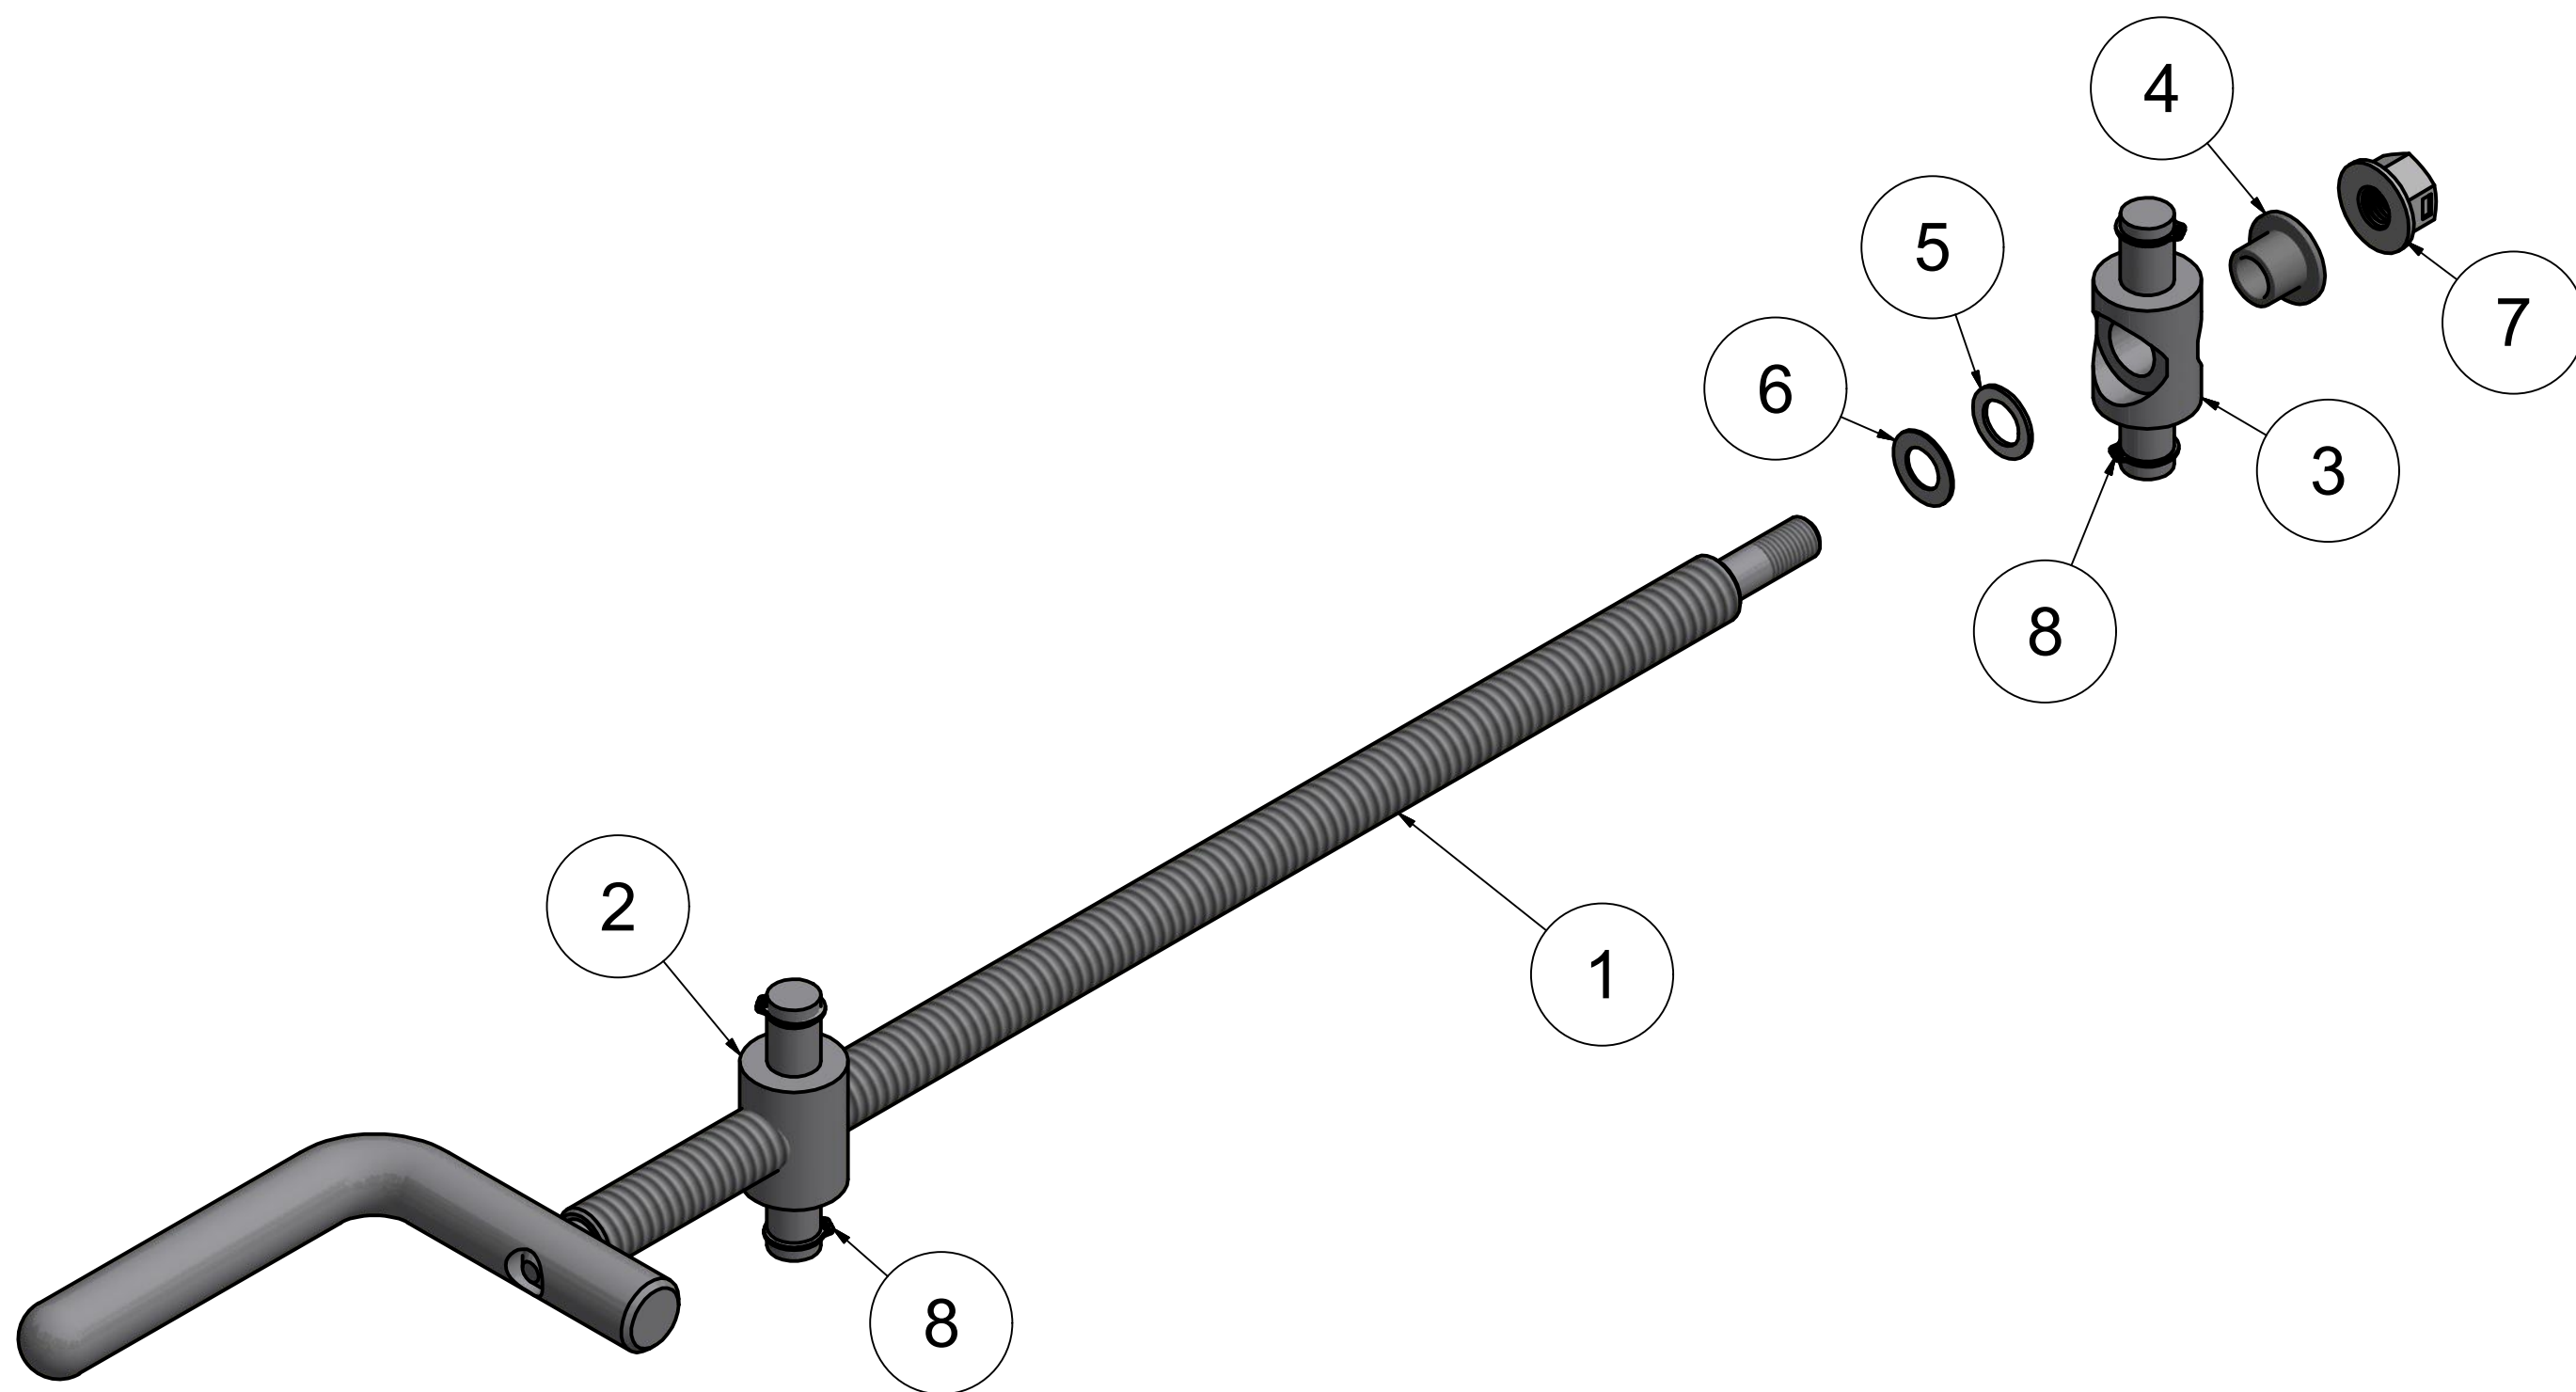

T-345 CRANK ASSEMBLY

SOLD AS A COMPLETE ASSEMBLY
PARTS NOT SOLD SEPARATELY

PARTS LIST

ITEM	QTY	PART NUMBER	DESCRIPTION
1	1	T-108	CRANK ASSEMBLY
2	1	T-112A	ACME TEE
3	1	T-113A	PLAIN TEE
4	1	T-113D	BUSHING
5	1	95647A129	5/16 DELRIN WASHER
6	1	AN960-516	5/16 THIN WASHER
7	1	90949A029	5/16-24 DISTORTED THREAD LOCKNUT
8	4	1440-37PP	3/8 HEAVY DUTY SNAP RING