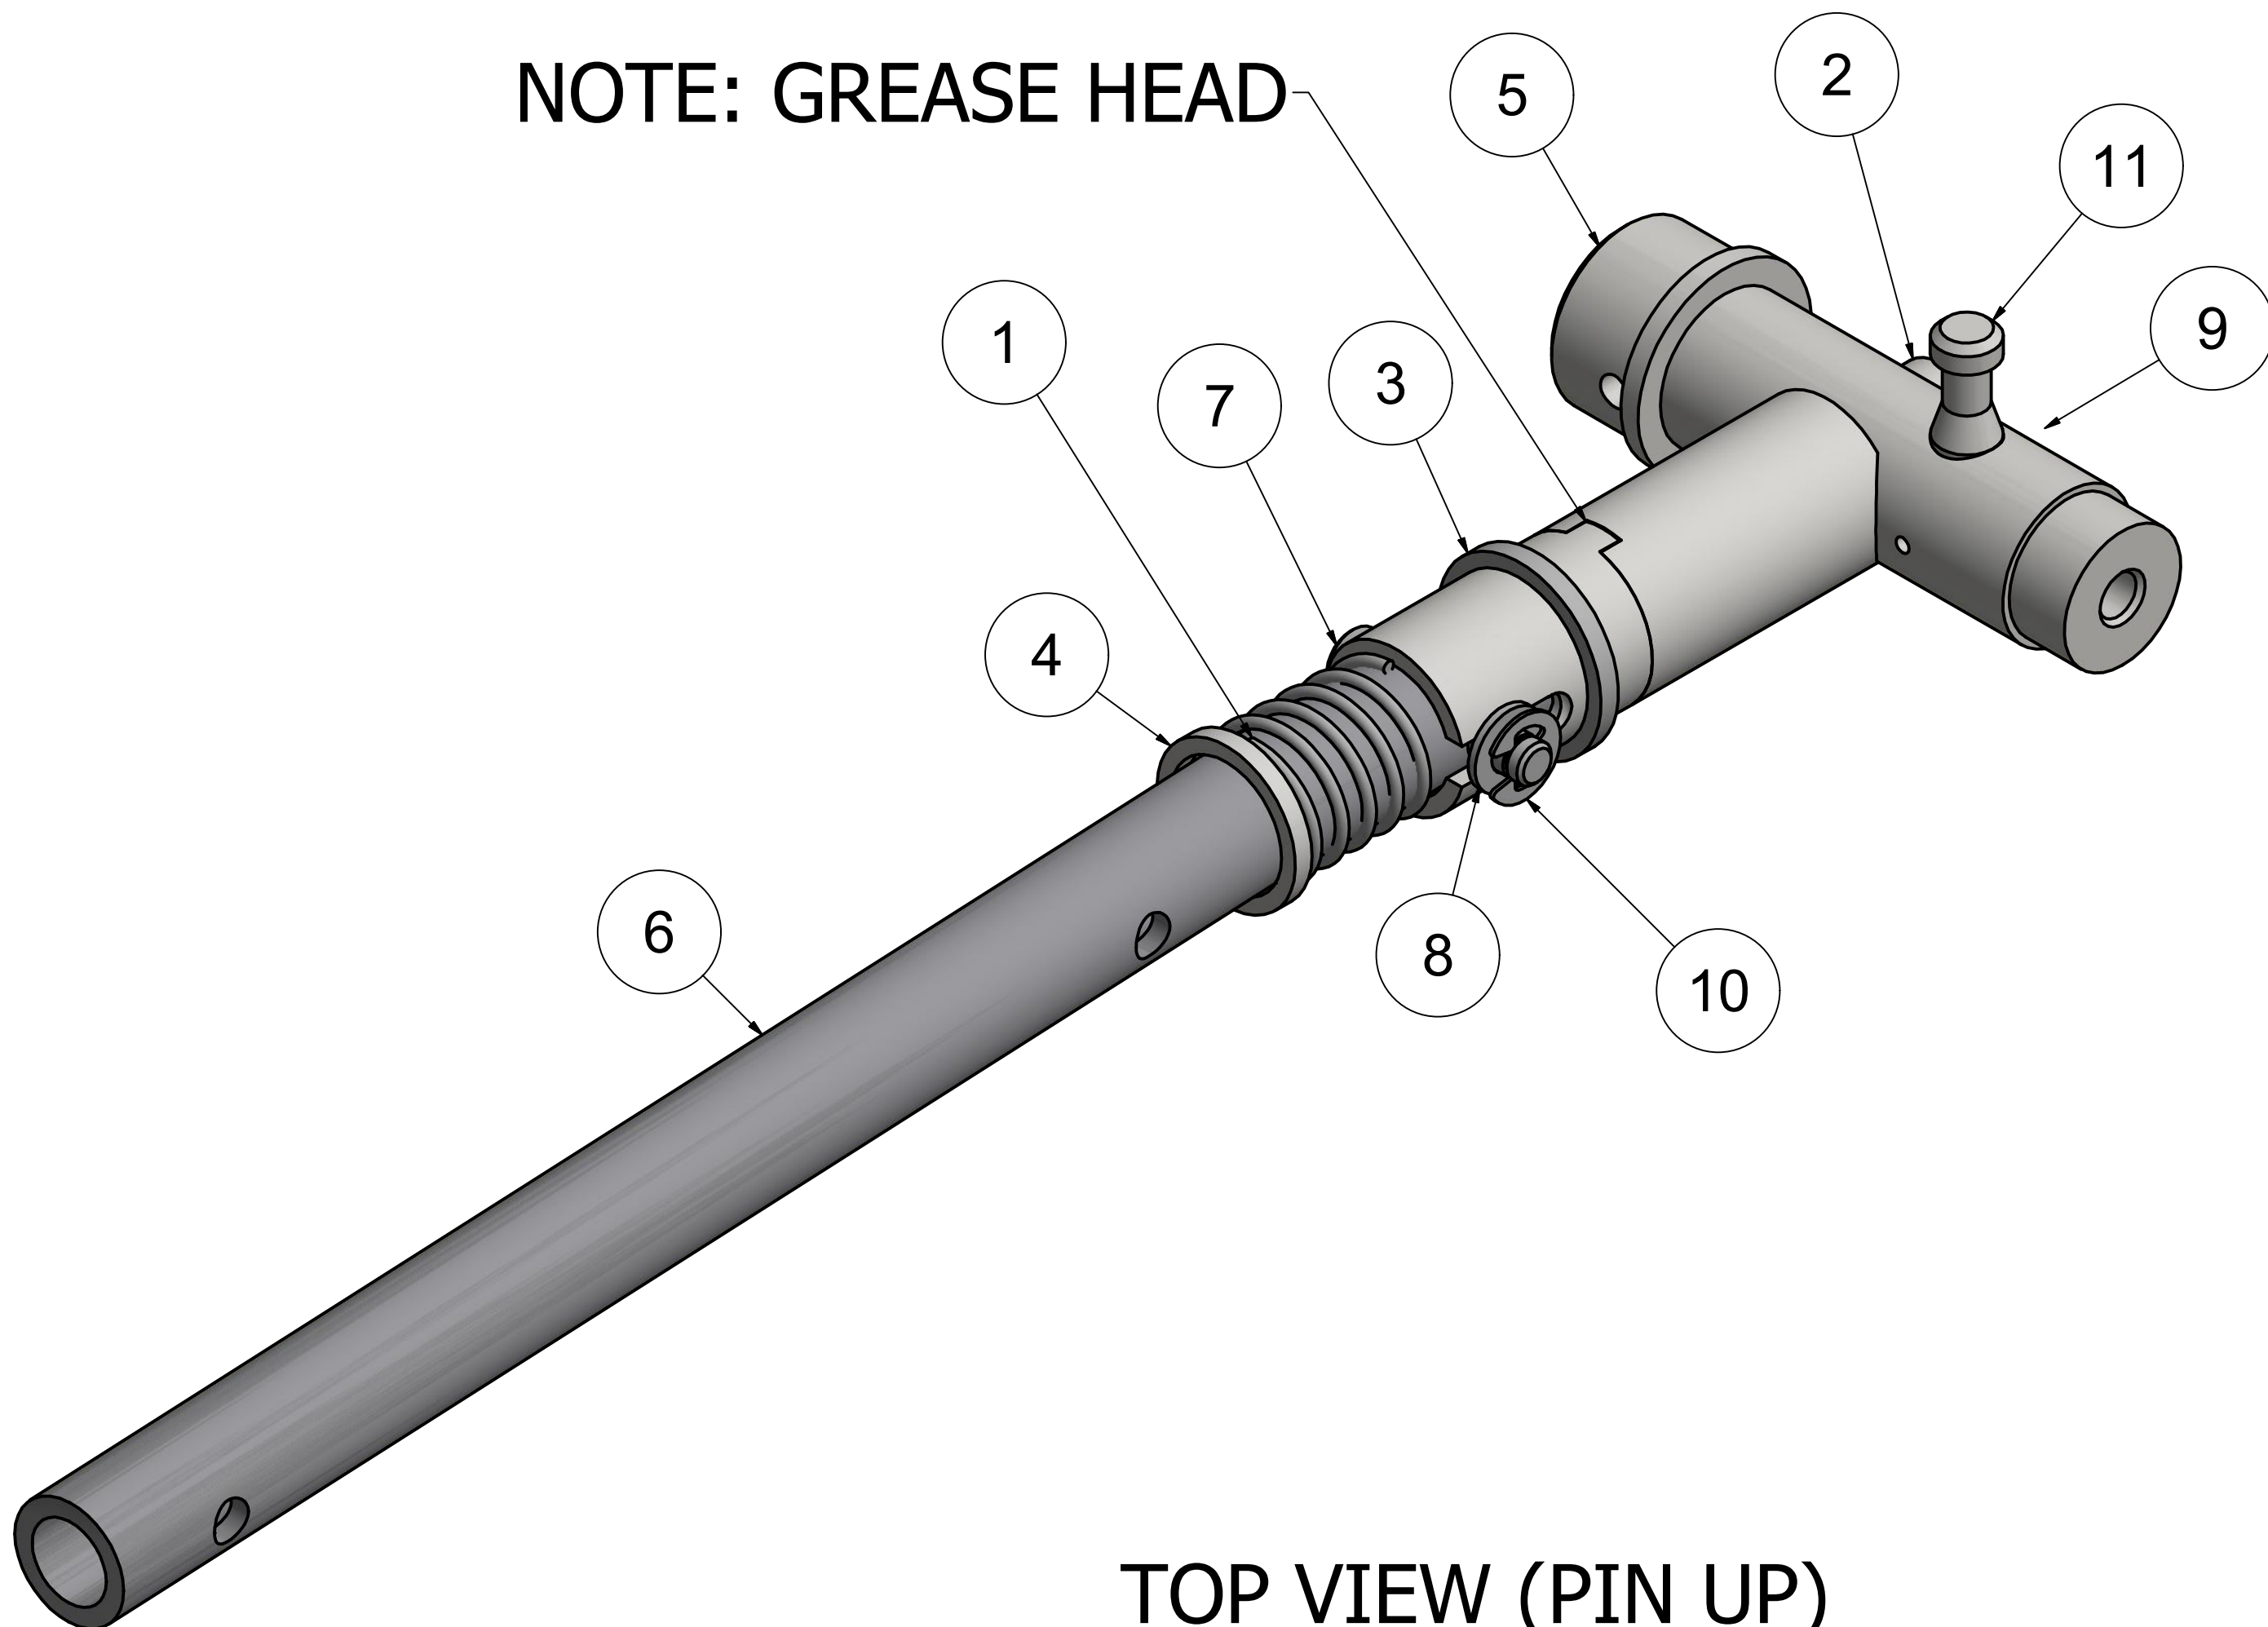

T-345 CRANK ASSEMBLY

SOLD AS A COMPLETE ASSEMBLY
PARTS NOT SOLD SEPARATELY

PARTS LIST

ITEM	QTY	PART NUMBER	DESCRIPTION
1	1	T-108	CRANK ASSEMBLY
2	1	T-112A	ACME TEE
3	1	T-113A	PLAIN TEE
4	1	T-113D	BUSHING
5	1	95647A129	5/16 DELRIN WASHER
6	1	AN960-516	5/16 THIN WASHER
7	1	90949A029	5/16-24 DISTORTED THREAD LOCKNUT
8	4	1440-37PP	3/8 HEAVY DUTY SNAP RING

T-103 LEVER ASSEMBLY

PARTS LIST

ITEM	QTY	PART NUMBER	DESCRIPTION
1	1	T-104	LEVER
2	1	T-105	PLUNGER
3	1	3545	SPRING
4	1	T125S006250	1/8 X 5/8 RIVET
5	1	MS20392-1C25	1/8 X 25/32 CLEVIS PIN
6	1	MS24665-136	1/16 X 1 COTTER PIN

T-541L END ASSEMBLY

NOTE: GREASE HEAD

TOP VIEW (PIN UP)

PARTS LIST

ITEM	QTY	PART NUMBER	DESCRIPTION
1	1	T-116	SPRING
2	1	T-407	PIN
3	1	T-420	BARREL ASSEMBLY
4	1	T-423	BACKUP WASHER
5	1	T-425	HEAD
6	1	T-527	END TUBE
7	1	CPG4-103-B	1/4 X 1.025 GROVED CLEVIS PIN
8	1	AN960-416	1/4 WASHER
9	1	90692A147	3/32 X 3/4 ROLL PIN
10	1	1440-0023PP	1/4 SNAP RING
11	1	T-412A	PIN

T-541R END ASSEMBLY

NOTE: GREASE HEAD

TOP VIEW (PIN UP)

PARTS LIST

ITEM	QTY	PART NUMBER	DESCRIPTION
1	1	T-527	END TUBE
2	1	T-116	SPRING
3	1	T-425	HEAD
4	1	T-423	BACKUP WASHER
5	1	T-407	PIN
6	1	T-420	BARREL ASSEMBLY
7	1	T-412A	PIN
8	1	AN960-416	1/4 WASHER
9	1	90692A147	3/32 X 3/4 ROLL PIN
10	1	CPG4-103-B	1/4 X 1.025 GROOVED CLEVIS PIN
11	1	1440-0023PP	1/4 SNAP RING