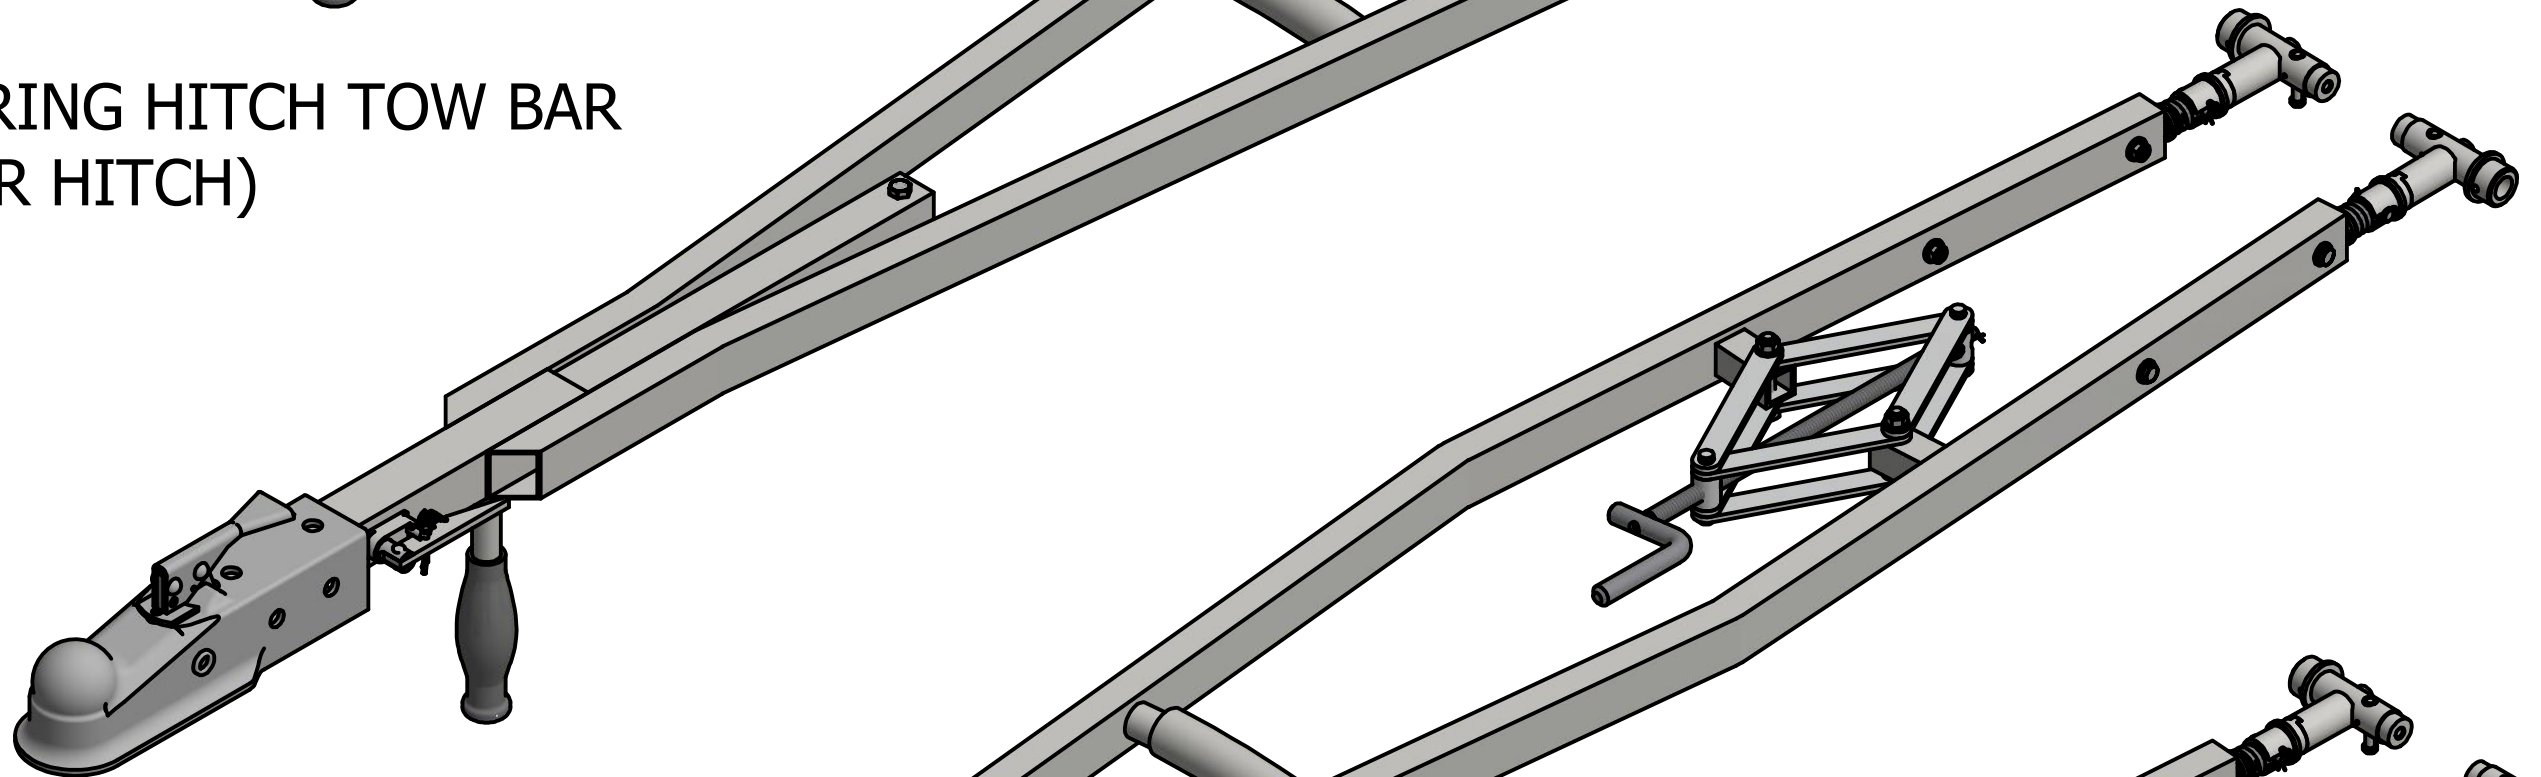

BRACKETT AIRCRAFT COMPANY INC.

www.brackettaircraft.com

USE ON: AIRCRAFT WITH NOSE WHEEL
GTOW: 7,000 LBS.
LENGTH: 6' 9" TO 7' 9"
COLOR: ORANGE
SHIPPING: 86" X 12" X 4" @ 30 LBS.

TH-53R RING HITCH TOW BAR
(T-53-01R HITCH)

TH-53B BALL HITCH TOW BAR
(T-53-01B HITCH)

TH-53C CLEVIS HITCH TOW BAR
(T-53-01C HITCH)

TH-53SR RING HITCH TOW BAR
(T-53-01SR HITCH)

**MODELS WITH LONGER HITCHES
AND CUSTOM CONFIGURATIONS AVAILABLE.**

**CHECK OUR ADAPTER CROSS REFERENCE PAGE
TO DETERMINE IF YOUR AIRCRAFT REQUIRES
ADAPTERS TO USE THIS TOW BAR.**

TH-53 UNIVERSAL TOW BAR

PARTS LIST

ITEM	QTY	PART NUMBER	DESCRIPTION
1	8	T-109A	STRAP
2	1	T-530	WELDED FRAME ASSEMBLY
3	1	T-505	HANDLE
4	1	HG-2	HANDLE GRIP 3/4 I.D.
5	1	T-103	LEVER ASSEMBLY
6	1	T-541R	END ASSEMBLY (RIGHT)
7	1	T-541L	TH-53 END ASSEMBLY (LEFT)
8	4	91306A280	1/4-20 X 1 1/4 BHCS
9	4	92018A210	1/4-20 FLANGE NUT
10	2	92949A633	3/8-16 X 2 1/4 BHCS S.S.
11	2	92018A430	3/8-16 FLANGE LOCKNUT

T-541 END ASSEMBLY

T-541R

PINS DOWN

T-541L

PARTS LIST

ITEM	QTY	PART NUMBER	DESCRIPTION
1	1	T-527	END TUBE
2	1	T-116	SPRING
3	1	T-425	HEAD
4	1	T-423	BACKUP WASHER
5	1	T-407	PIN
6	1	T-420	BARREL ASSEMBLY
7	1	AN960-416	1/4 WASHER
8	1	97855A140	3/32 X 3/4 ROLL PIN
9	1	CPG4-103-B	1/4 X 1.025 GROOVED CLEVIS PIN
10	1	1440-25PP	1/4 SNAP RING
11	1	T-412A	PIN