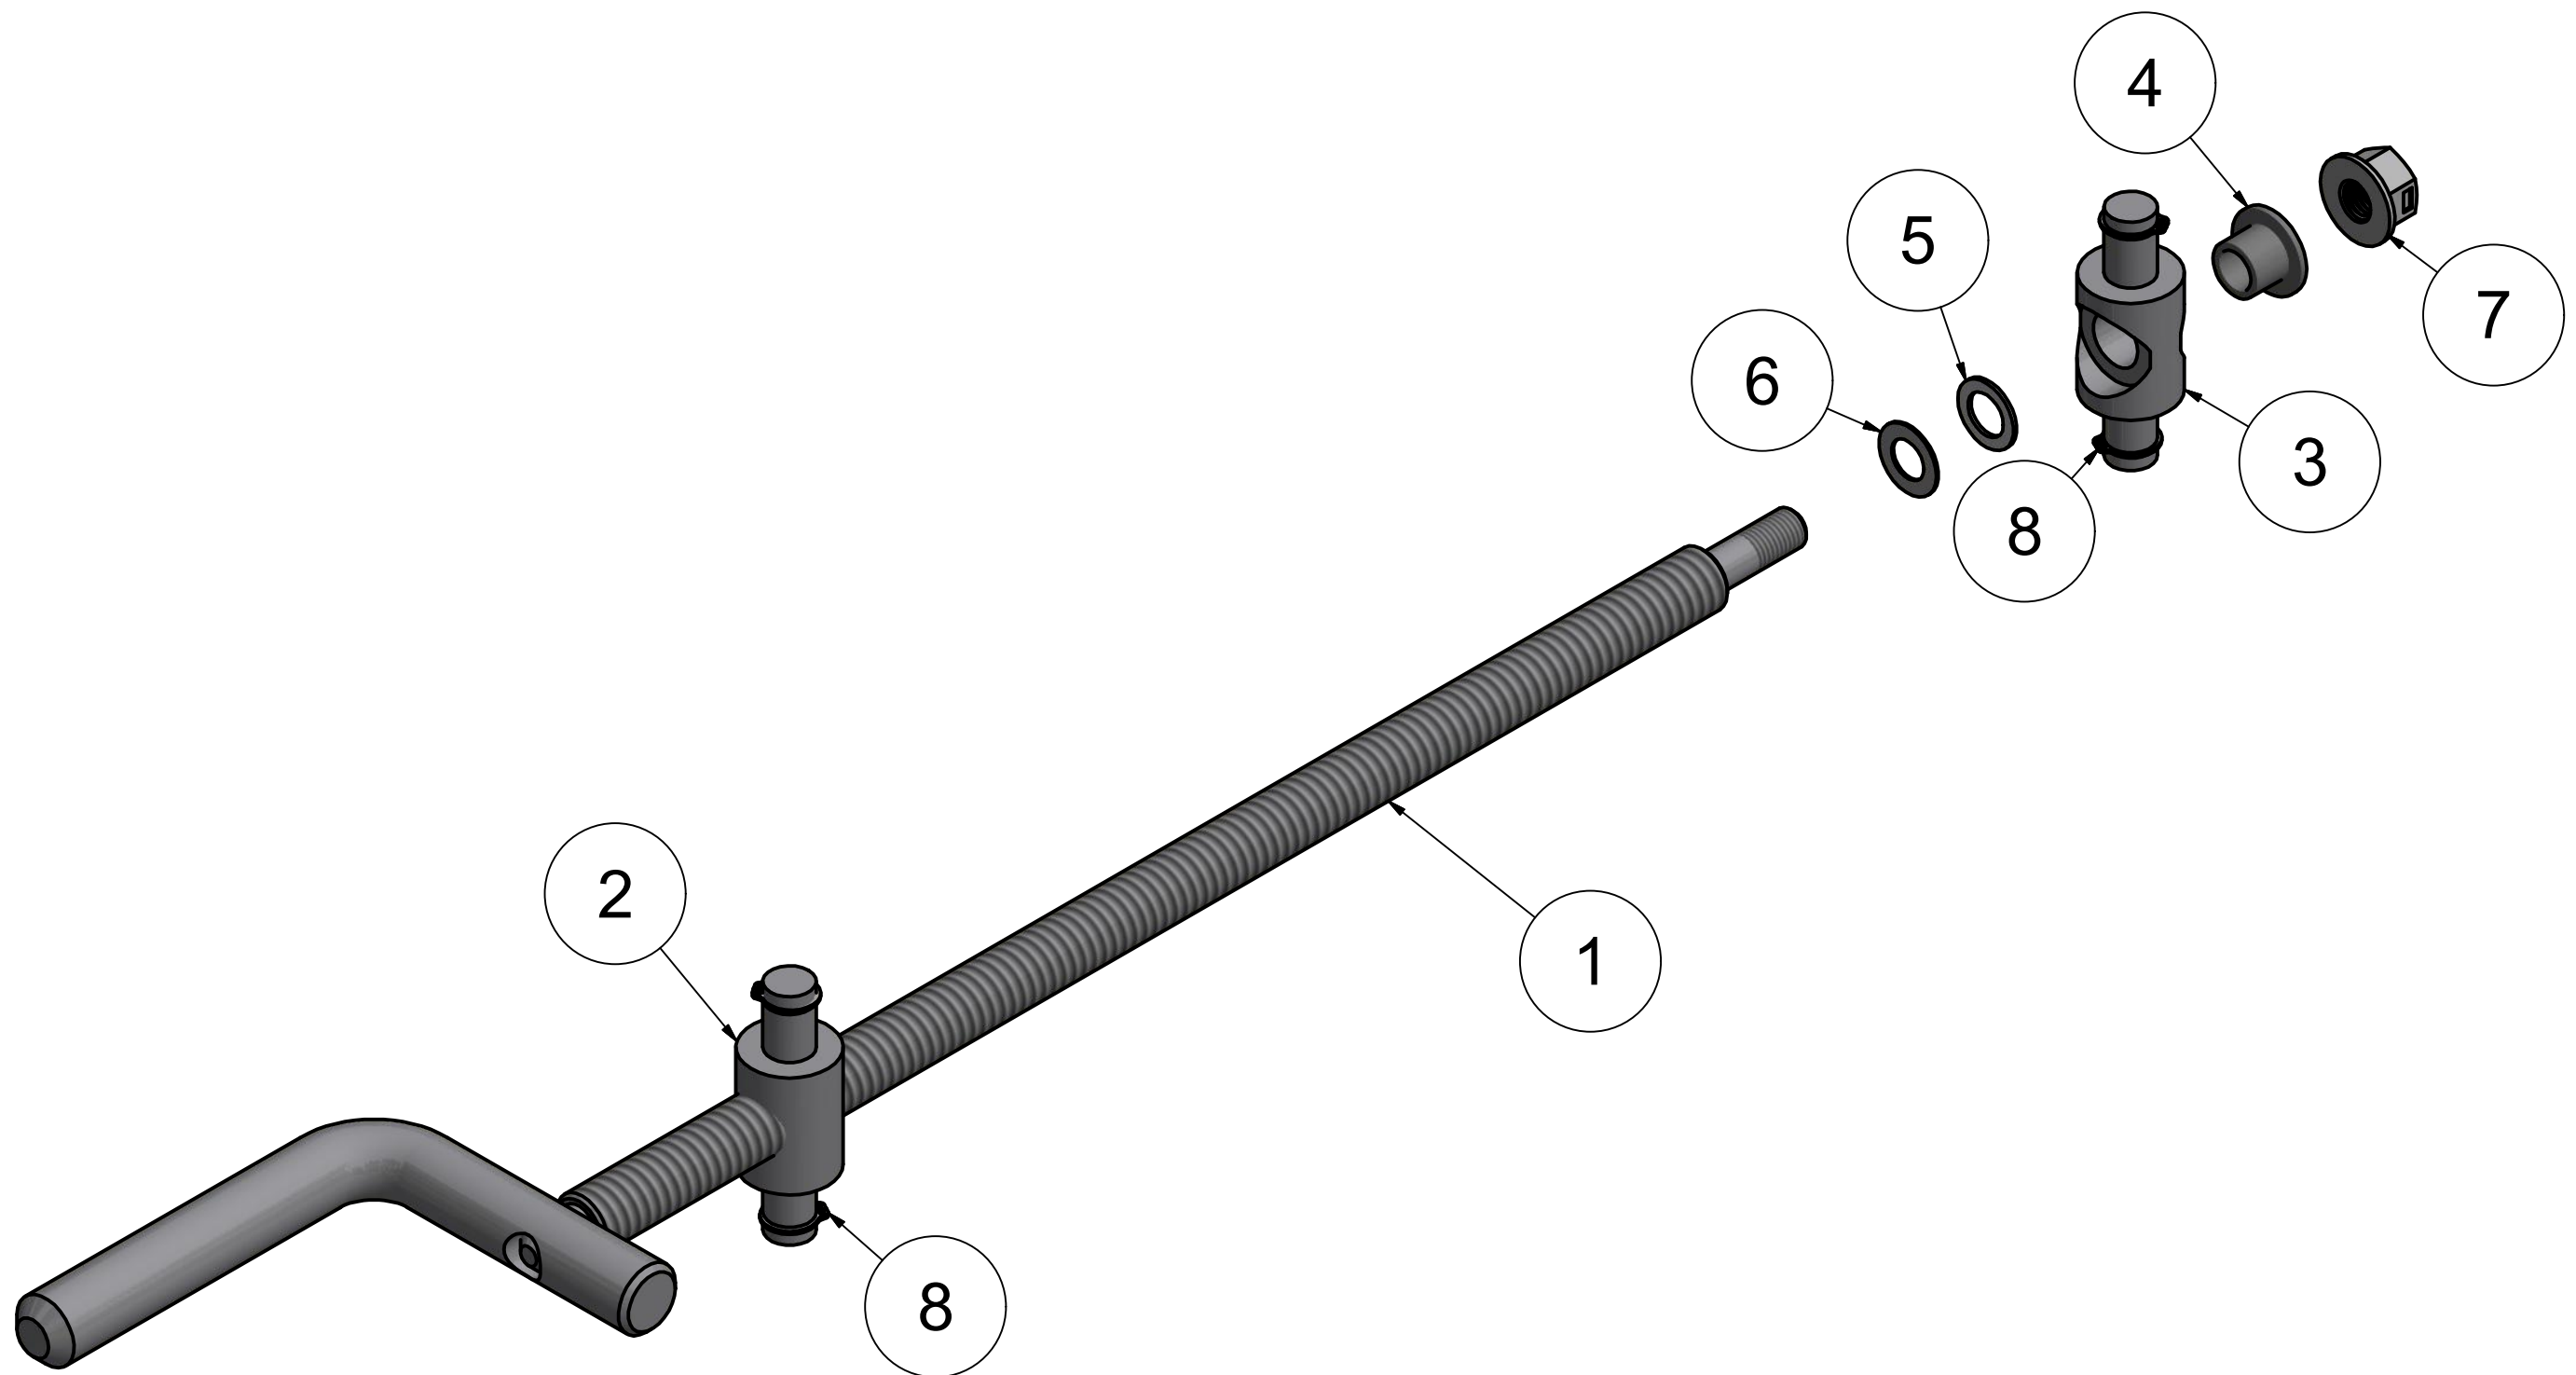

TH-53 UNIVERSAL TOW BAR

PARTS LIST

ITEM	QTY	PART NUMBER	DESCRIPTION
1	8	T-109A	STRAP
2	1	T-530	WELDED FRAME ASSEMBLY
3	1	T-505	HANDLE
4	1	HG-2	HANDLE GRIP 3/4 I.D.
5	1	T-103	LEVER ASSEMBLY
6	1	T-541R	END ASSEMBLY (RIGHT)
7	1	T-541L	TH-53 END ASSEMBLY (LEFT)
8	4	91306A280	1/4-20 X 1 1/4 BHCS
9	4	92018A210	1/4-20 FLANGE NUT
10	2	92949A633	3/8-16 X 2 1/4 BHCS S.S.
11	2	92018A430	3/8-16 FLANGE LOCKNUT

T-345 CRANK ASSEMBLY

SOLD AS A COMPLETE ASSEMBLY
PARTS NOT SOLD SEPARATELY

PARTS LIST

ITEM	QTY	PART NUMBER	DESCRIPTION
1	1	T-108	CRANK ASSEMBLY
2	1	T-112A	ACME TEE
3	1	T-113A	PLAIN TEE
4	1	T-113D	BUSHING
5	1	95647A129	5/16 DELRIN WASHER
6	1	AN960-516	5/16 THIN WASHER
7	1	90949A029	5/16-24 DISTORTED THREAD LOCKNUT
8	4	1440-0037PP	3/8 HEAVY DUTY SNAP RING

T-541 END ASSEMBLY

T-541R

PINS DOWN

T-541L

PARTS LIST

ITEM	QTY	PART NUMBER	DESCRIPTION
1	1	T-527	END TUBE
2	1	T-116	SPRING
3	1	T-425	HEAD
4	1	T-423	BACKUP WASHER
5	1	T-407	PIN
6	1	T-420	BARREL ASSEMBLY
7	1	AN960-416	1/4 WASHER
8	1	97855A140	3/32 X 3/4 ROLL PIN
9	1	CPG4-103-B	1/4 X 1.025 GROOVED CLEVIS PIN
10	1	1440-25PP	1/4 SNAP RING
11	1	T-412A	PIN

T-103 LEVER ASSEMBLY

PARTS LIST

ITEM	QTY	PART NUMBER	DESCRIPTION
1	1	T-104	LEVER
2	1	T-105	PLUNGER
3	1	3545	SPRING
4	1	T125S006250	1/8 X 5/8 RIVET
5	1	MS20392-1C25	1/8 X 25/32 CLEVIS PIN
6	1	98338A441	3/32 X 3/4 COTTER PIN