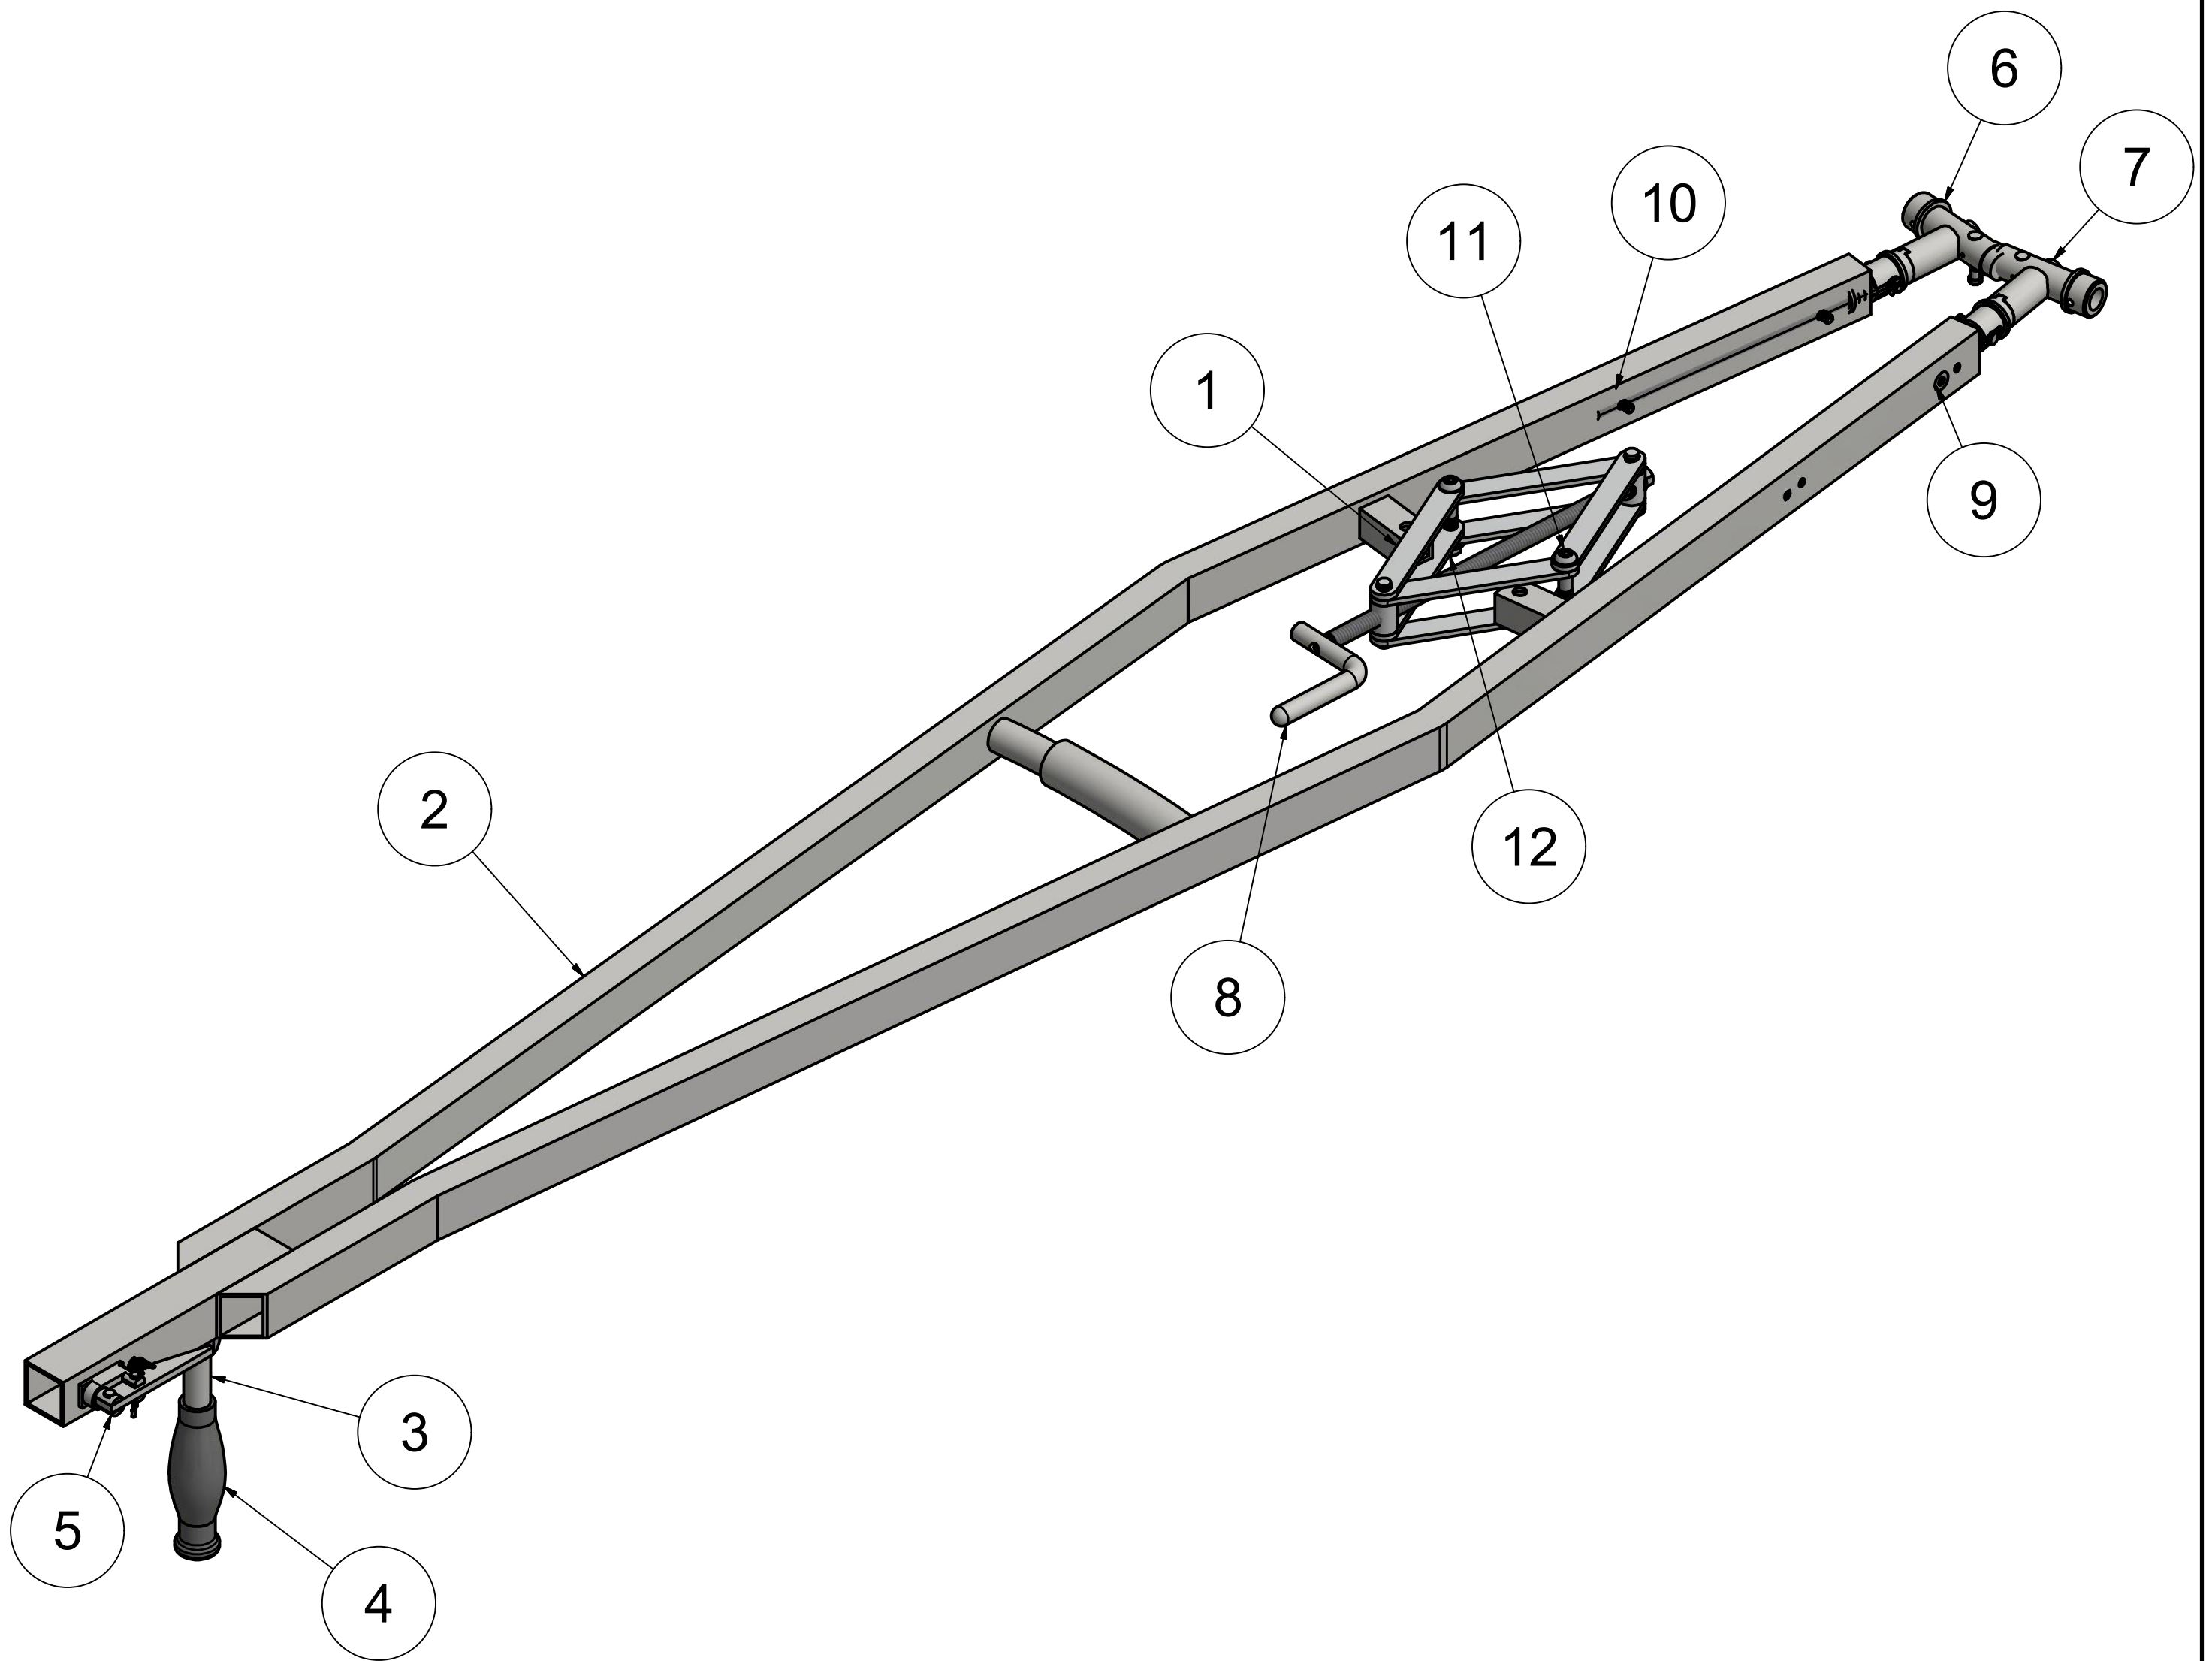

TH-53B BALL HITCH TOW BAR
(T-53-01B HITCH)

TH-53C CLEVIS HITCH TOW BAR
(T-53-01C HITCH)

TH-53SR RING HITCH TOW BAR
(T-53-01SR HITCH)

**MODELS WITH LONGER HITCHES
AND CUSTOM CONFIGURATIONS AVAILABLE.**

**CHECK OUR ADAPTER CROSS REFERENCE PAGE
TO DETERMINE IF YOUR AIRCRAFT REQUIRES
ADAPTERS TO USE THIS TOW BAR.**

TH-53 UNIVERSAL TOW BAR

PARTS LIST

ITEM	QTY	PART NUMBER	DESCRIPTION
1	8	T-109A	STRAP
2	1	T-530	WELDED FRAME ASSEMBLY
3	1	T-505	HANDLE
4	1	HG-2	HANDLE GRIP 3/4 I.D.
5	1	T-103	LEVER ASSEMBLY
6	1	T-541R	END ASSEMBLY (RIGHT)
7	1	T-541L	TH-53 END ASSEMBLY (LEFT)
8	1	T-345	CRANK ASSEMBLY
9	4	91306A280	1/4-20 X 1 1/4 BHCS
10	4	92018A210	1/4-20 FLANGE NUT
11	2	92949A633	3/8-16 X 2 1/4 BHCS S.S.
12	2	92018A430	3/8-16 FLANGE LOCKNUT

T-541L END ASSEMBLY

NOTE: GREASE HEAD

TOP VIEW (PIN UP)

PARTS LIST

ITEM	QTY	PART NUMBER	DESCRIPTION
1	1	T-116	SPRING
2	1	T-407	PIN
3	1	T-420	BARREL ASSEMBLY
4	1	T-423	BACKUP WASHER
5	1	T-425	HEAD
6	1	T-527	END TUBE
7	1	CPG4-103-B	1/4 X 1.025 GROVED CLEVIS PIN
8	1	AN960-416	1/4 WASHER
9	1	90692A147	3/32 X 3/4 ROLL PIN
10	1	1440-0023PP	1/4 SNAP RING
11	1	T-412A	PIN

T-541R END ASSEMBLY

NOTE: GREASE HEAD

TOP VIEW (PIN UP)

PARTS LIST

ITEM	QTY	PART NUMBER	DESCRIPTION
1	1	T-527	END TUBE
2	1	T-116	SPRING
3	1	T-425	HEAD
4	1	T-423	BACKUP WASHER
5	1	T-407	PIN
6	1	T-420	BARREL ASSEMBLY
7	1	T-412A	PIN
8	1	AN960-416	1/4 WASHER
9	1	90692A147	3/32 X 3/4 ROLL PIN
10	1	CPG4-103-B	1/4 X 1.025 GROOVED CLEVIS PIN
11	1	1440-0023PP	1/4 SNAP RING