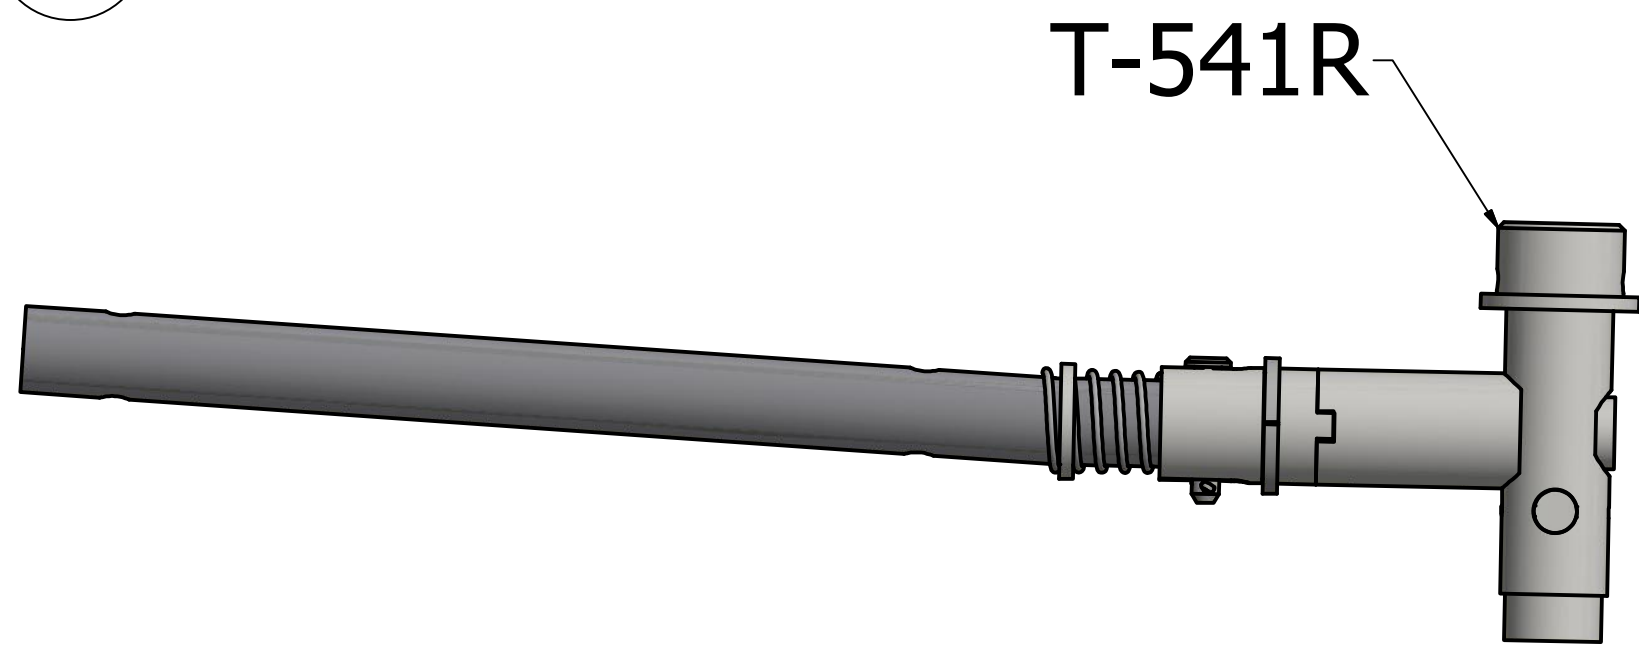

TH-53 UNIVERSAL TOW BAR

PARTS LIST

ITEM	QTY	PART NUMBER	DESCRIPTION
1	8	T-109A	STRAP
2	1	T-530	WELDED FRAME ASSEMBLY
3	1	T-505	HANDLE
4	1	HG-2	HANDLE GRIP 3/4 I.D.
5	1	T-103	LEVER ASSEMBLY
6	1	T-541R	END ASSEMBLY (RIGHT)
7	1	T-541L	TH-53 END ASSEMBLY (LEFT)
8	4	91306A280	1/4-20 X 1 1/4 BHCS
9	4	92018A210	1/4-20 FLANGE NUT
10	2	92949A633	3/8-16 X 2 1/4 BHCS S.S.
11	2	92018A430	3/8-16 FLANGE LOCKNUT

T-345 CRANK ASSEMBLY

SOLD AS A COMPLETE ASSEMBLY
PARTS NOT SOLD SEPARATELY

PARTS LIST

ITEM	QTY	PART NUMBER	DESCRIPTION
1	1	T-108	CRANK ASSEMBLY
2	1	T-112A	ACME TEE
3	1	T-113A	PLAIN TEE
4	1	T-113D	BUSHING
5	1	95647A129	5/16 DELRIN WASHER
6	1	AN960-516	5/16 THIN WASHER
7	1	90949A029	5/16-24 DISTORTED THREAD LOCKNUT
8	4	1440-0037PP	3/8 HEAVY DUTY SNAP RING

T-541 END ASSEMBLY

T-541R

PINS DOWN

T-541L

PARTS LIST

ITEM	QTY	PART NUMBER	DESCRIPTION
1	1	T-527	END TUBE
2	1	T-116	SPRING
3	1	T-425	HEAD
4	1	T-423	BACKUP WASHER
5	1	T-407	PIN
6	1	T-420	BARREL ASSEMBLY
7	1	AN960-416	1/4 WASHER
8	1	97855A140	3/32 X 3/4 ROLL PIN
9	1	CPG4-103-B	1/4 X 1.025 GROOVED CLEVIS PIN
10	1	1440-25PP	1/4 SNAP RING
11	1	T-412A	PIN

T-103 LEVER ASSEMBLY

PARTS LIST

ITEM	QTY	PART NUMBER	DESCRIPTION
1	1	T-104	LEVER
2	1	T-105	PLUNGER
3	1	3545	SPRING
4	1	T125S006250	1/8 X 5/8 RIVET
5	1	MS20392-1C25	1/8 X 25/32 CLEVIS PIN
6	1	98338A441	3/32 X 3/4 COTTER PIN