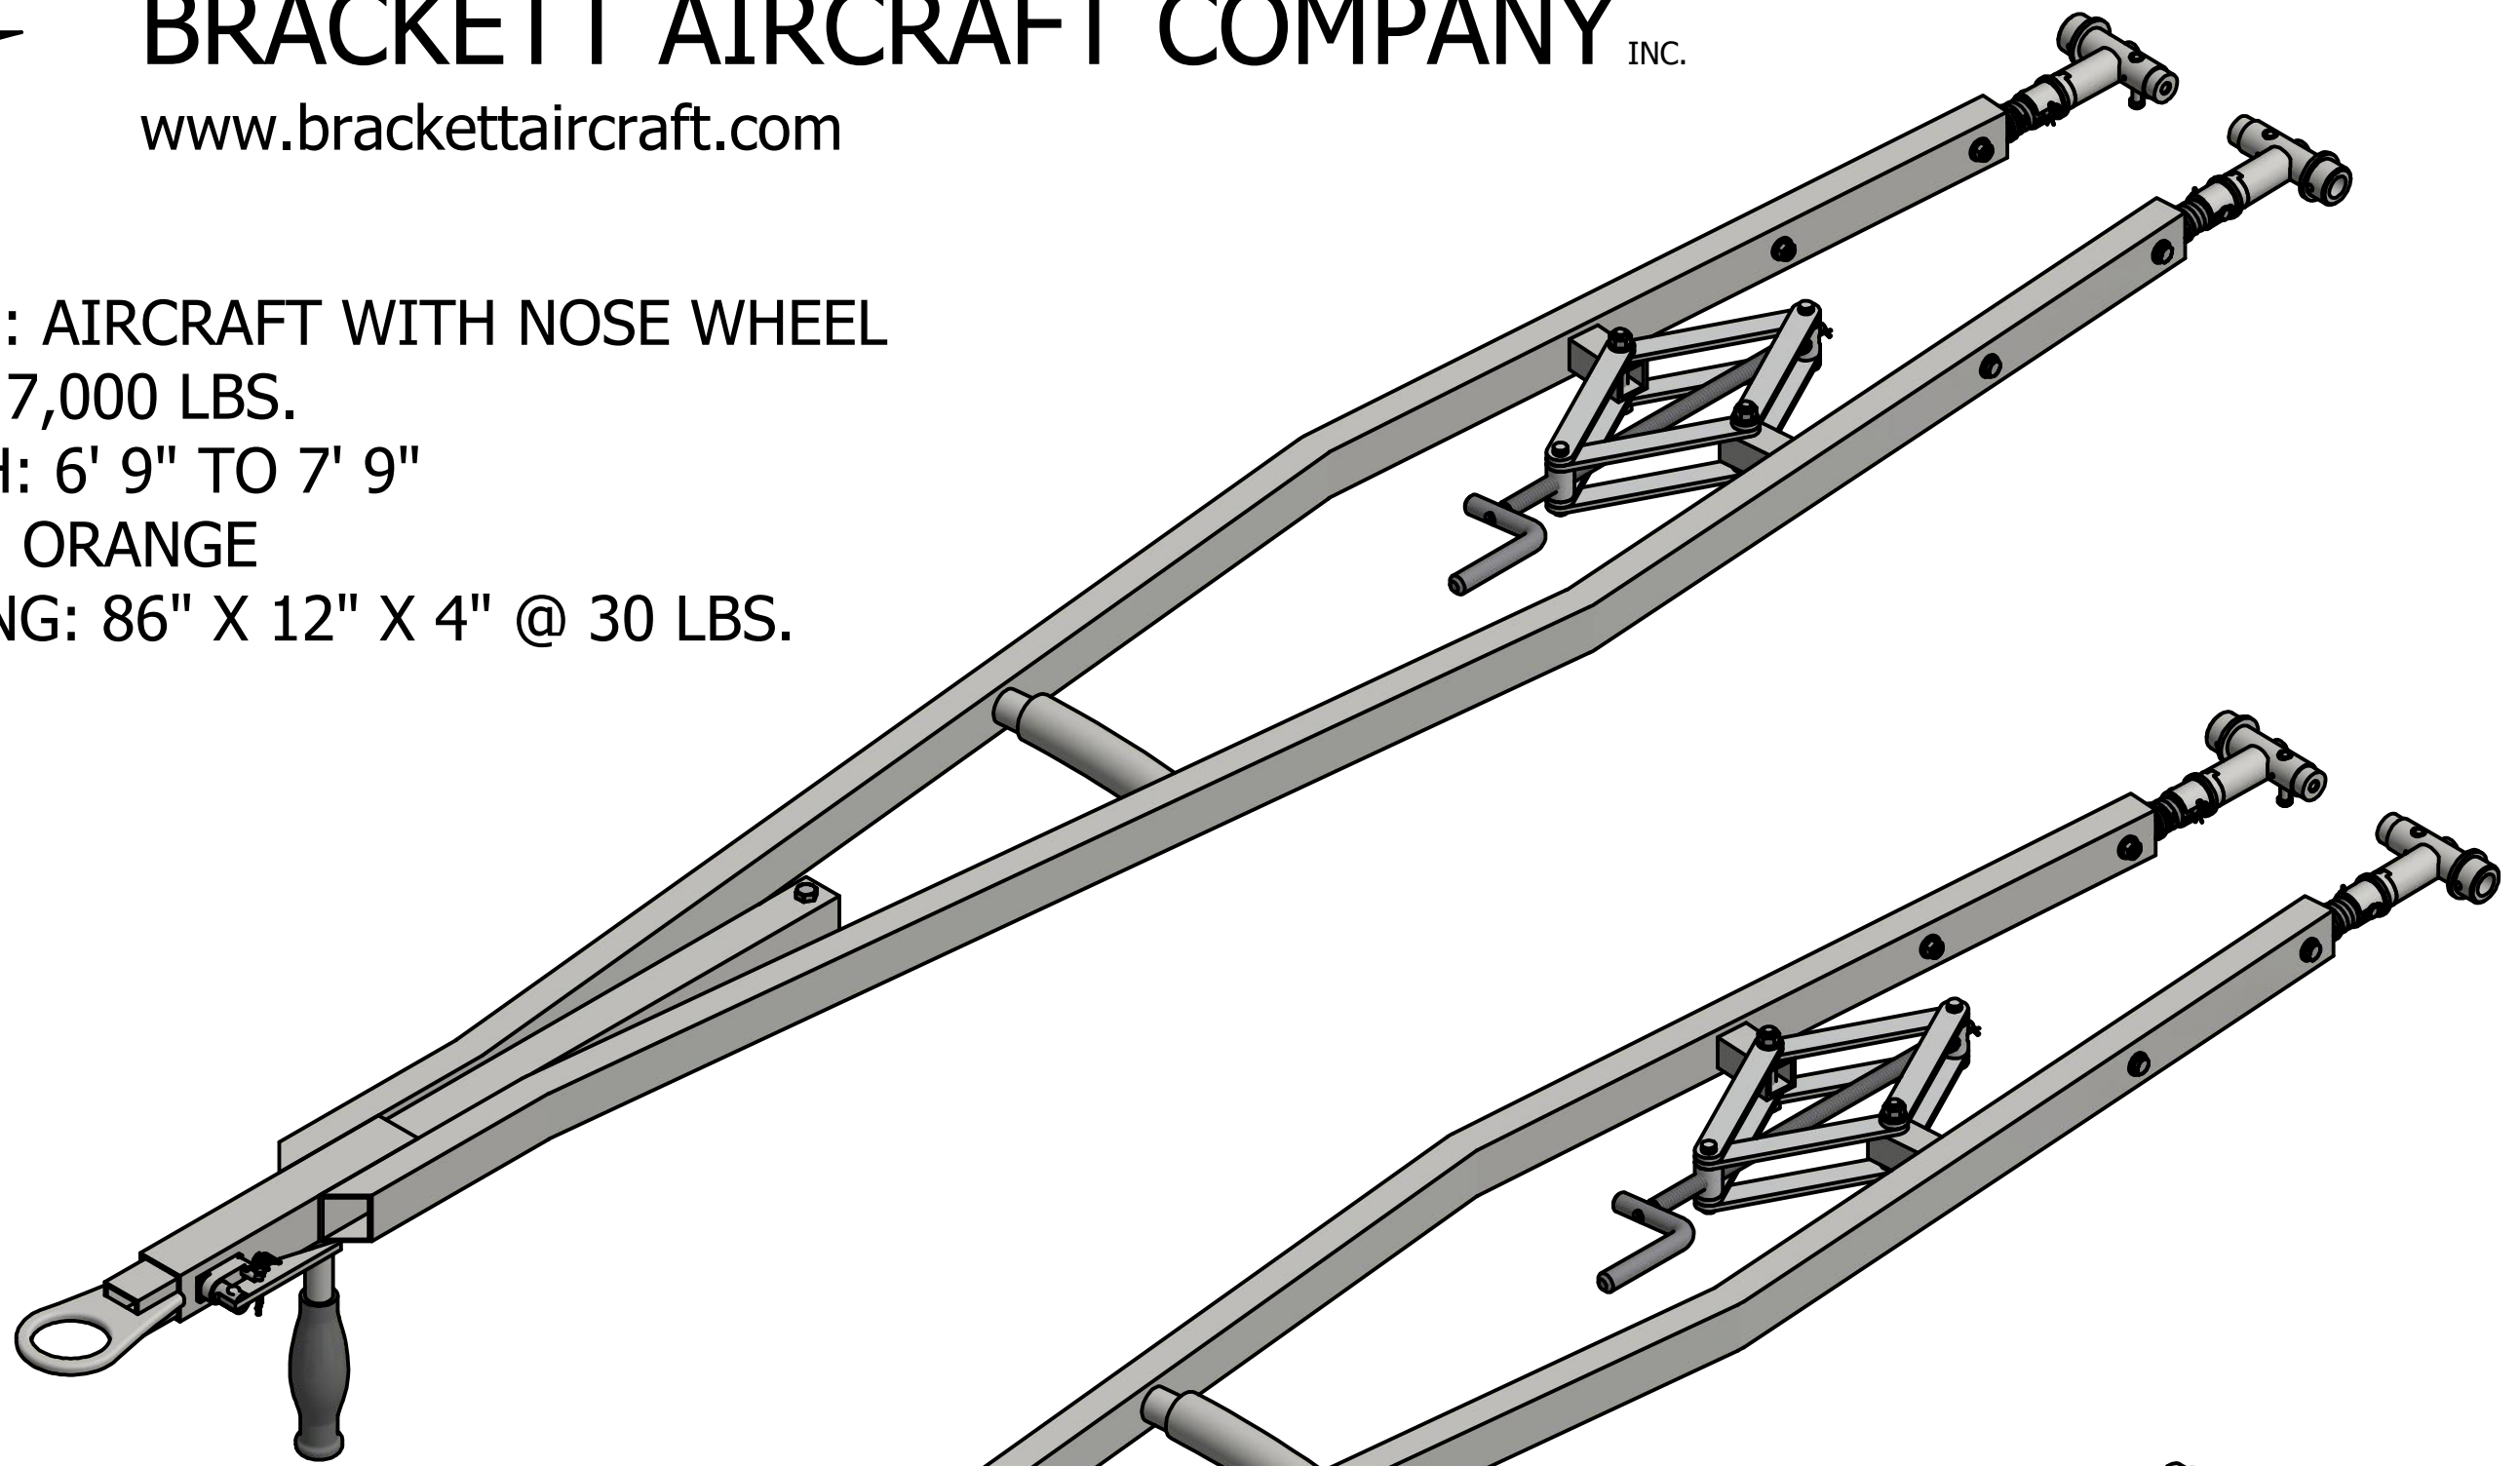

BRACKETT AIRCRAFT COMPANY INC.

www.brackettaircraft.com

USE ON: AIRCRAFT WITH NOSE WHEEL
GTOW: 7,000 LBS.
LENGTH: 6' 9" TO 7' 9"
COLOR: ORANGE
SHIPPING: 86" X 12" X 4" @ 30 LBS.

TH-53R RING HITCH TOW BAR
(T-53-01R HITCH)

TH-53 UNIVERSAL TOW BAR

PARTS LIST

ITEM	QTY	PART NUMBER	DESCRIPTION
1	8	T-109A	STRAP
2	1	T-530	WELDED FRAME ASSEMBLY
3	1	T-505	HANDLE
4	1	HG-2	HANDLE GRIP 3/4 I.D.
5	1	T-103	LEVER ASSEMBLY
6	1	T-541R	END ASSEMBLY (RIGHT)
7	1	T-541L	TH-53 END ASSEMBLY (LEFT)
8	4	91306A280	1/4-20 X 1 1/4 BHCS
9	4	92018A210	1/4-20 FLANGE NUT
10	2	92949A633	3/8-16 X 2 1/4 BHCS S.S.
11	2	92018A430	3/8-16 FLANGE LOCKNUT

T-541 END ASSEMBLY

T-541R

PINS DOWN

T-541L

PARTS LIST

ITEM	QTY	PART NUMBER	DESCRIPTION
1	1	T-527	END TUBE
2	1	T-116	SPRING
3	1	T-425	HEAD
4	1	T-423	BACKUP WASHER
5	1	T-407	PIN
6	1	T-420	BARREL ASSEMBLY
7	1	AN960-416	1/4 WASHER
8	1	97855A140	3/32 X 3/4 ROLL PIN
9	1	CPG4-103-B	1/4 X 1.025 GROOVED CLEVIS PIN
10	1	1440-25PP	1/4 SNAP RING
11	1	T-412A	PIN

T-103 LEVER ASSEMBLY

PARTS LIST

ITEM	QTY	PART NUMBER	DESCRIPTION
1	1	T-104	LEVER
2	1	T-105	PLUNGER
3	1	3545	SPRING
4	1	T125S006250	1/8 X 5/8 RIVET
5	1	MS20392-1C25	1/8 X 25/32 CLEVIS PIN
6	1	98338A441	3/32 X 3/4 COTTER PIN