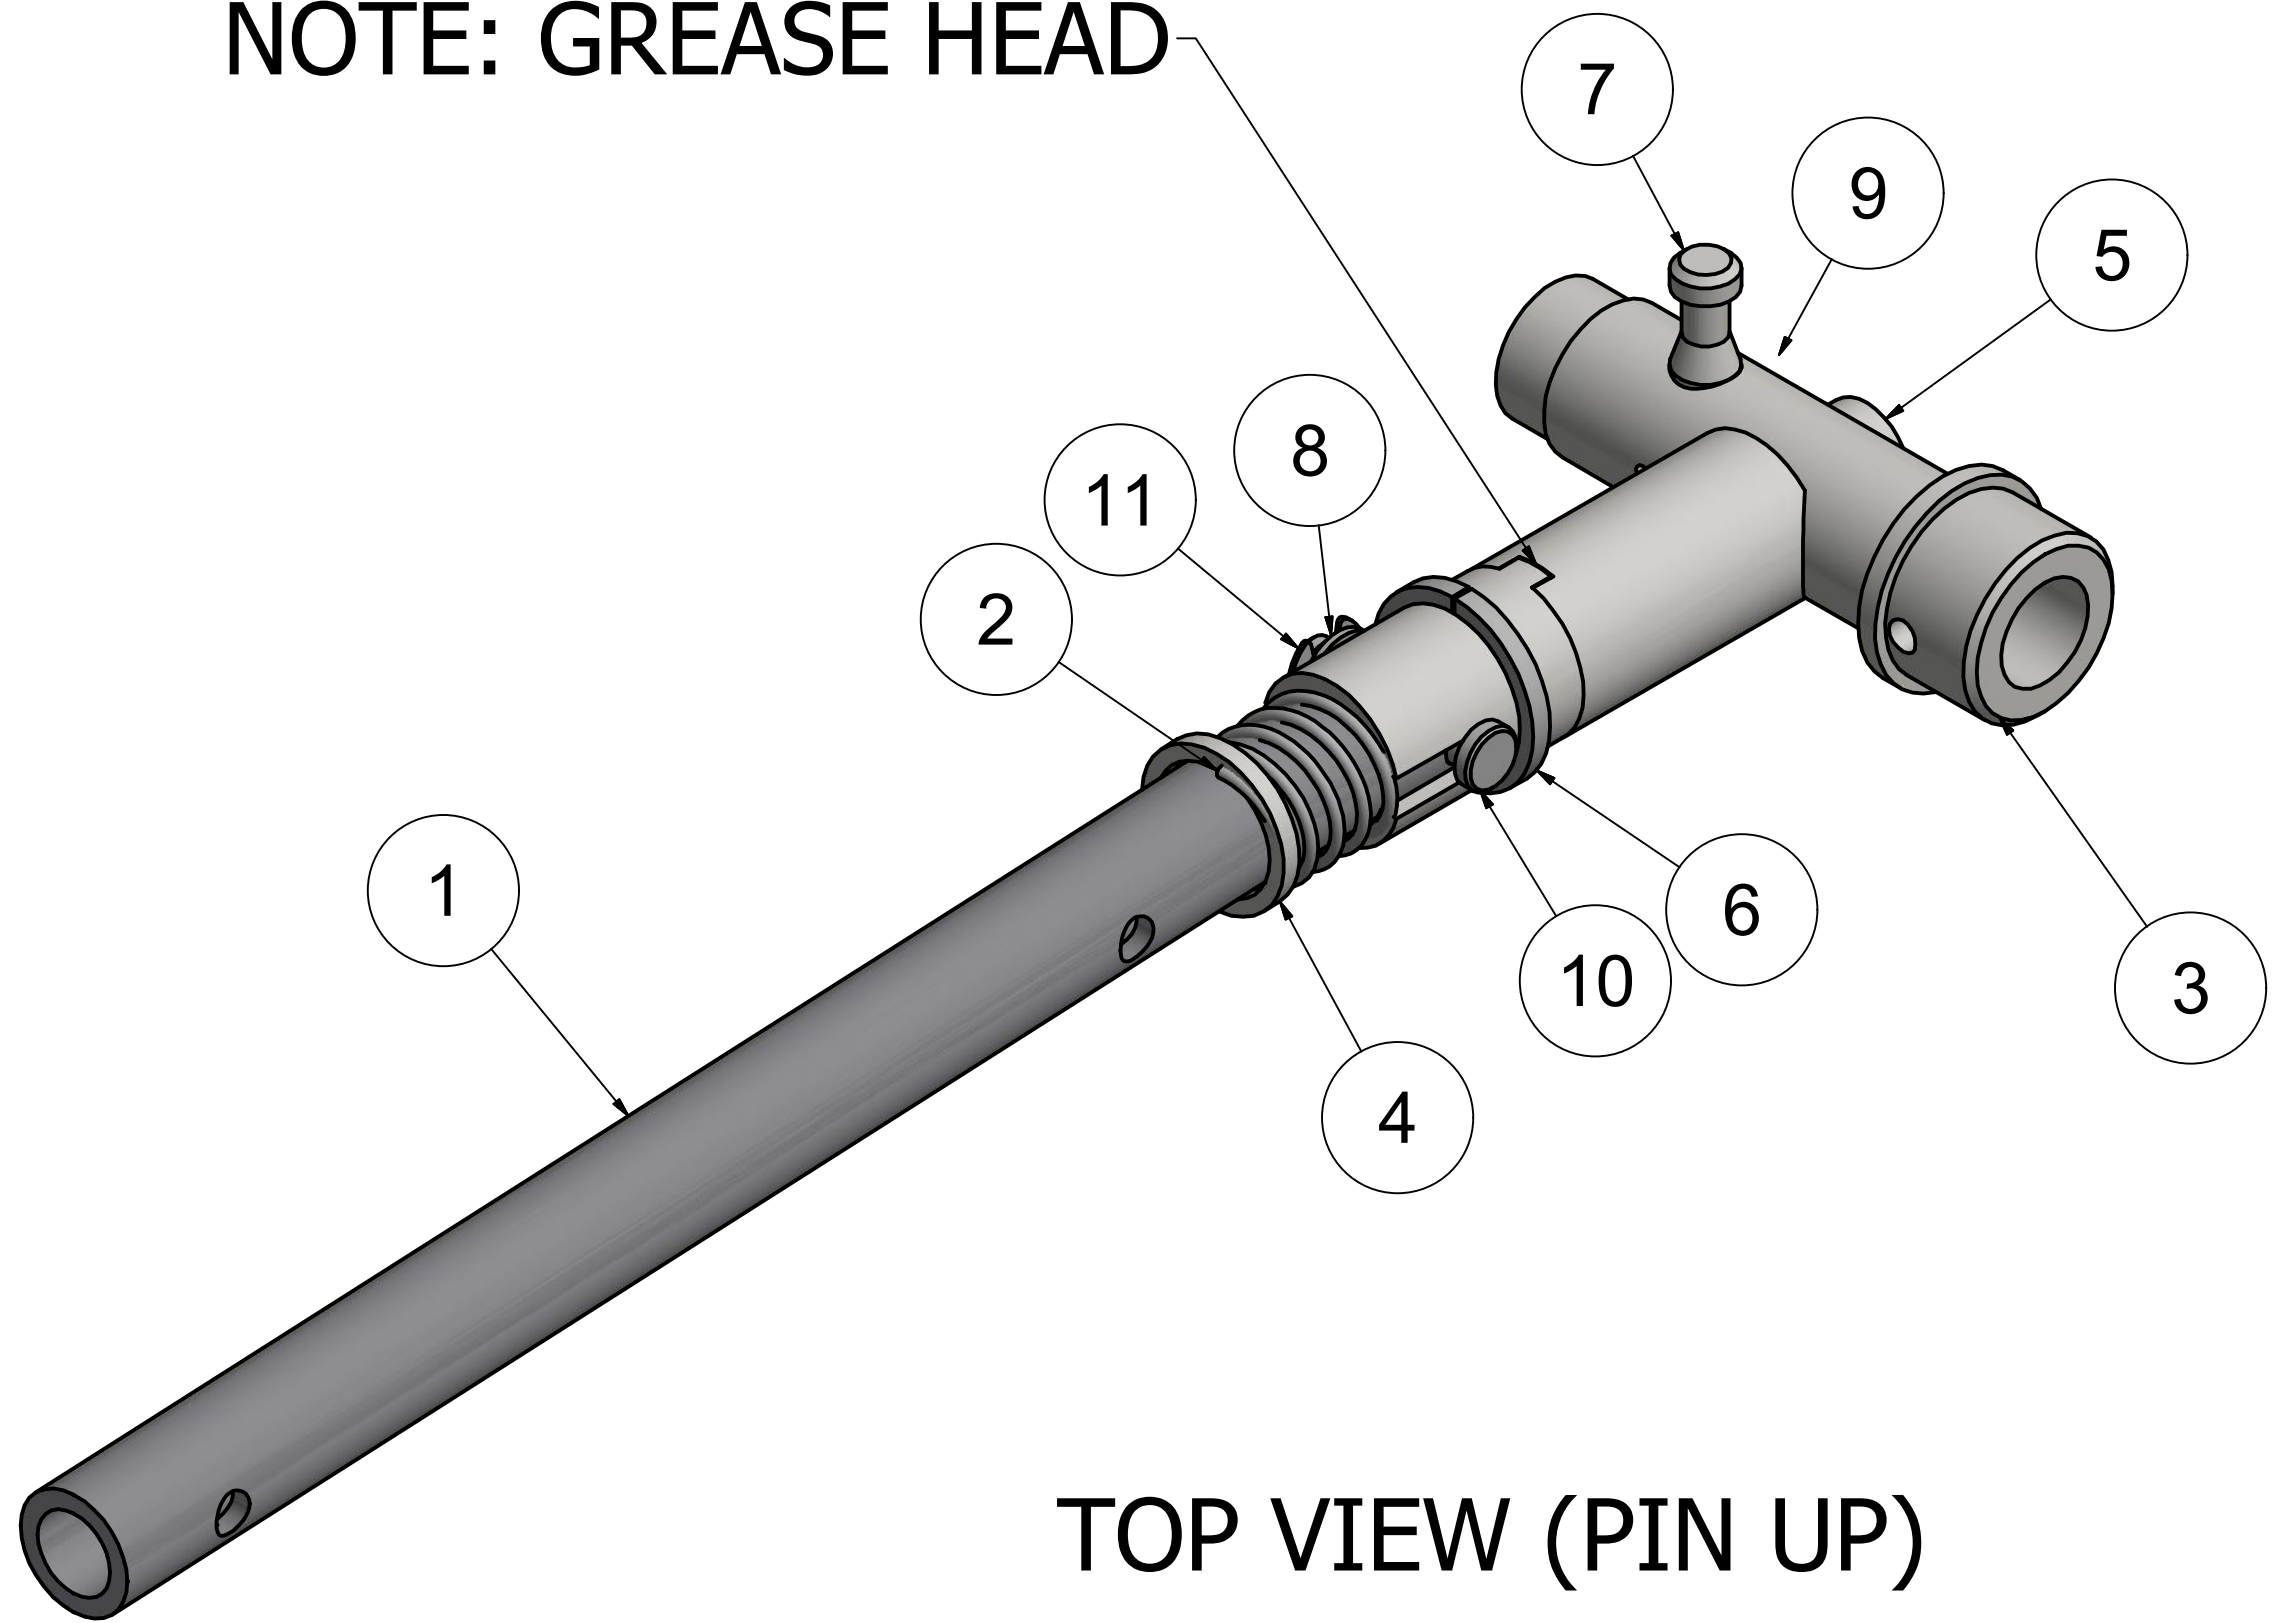

T-345 CRANK ASSEMBLY

SOLD AS A COMPLETE ASSEMBLY
PARTS NOT SOLD SEPARATELY

PARTS LIST

ITEM	QTY	PART NUMBER	DESCRIPTION
1	1	T-108	CRANK ASSEMBLY
2	1	T-112A	ACME TEE
3	1	T-113A	PLAIN TEE
4	1	T-113D	BUSHING
5	1	95647A129	5/16 DELRIN WASHER
6	1	AN960-516	5/16 THIN WASHER
7	1	90949A029	5/16-24 DISTORTED THREAD LOCKNUT
8	4	1440-37PP	3/8 HEAVY DUTY SNAP RING

T-103 LEVER ASSEMBLY

PARTS LIST

ITEM	QTY	PART NUMBER	DESCRIPTION
1	1	T-104	LEVER
2	1	T-105	PLUNGER
3	1	3545	SPRING
4	1	T125S006250	1/8 X 5/8 RIVET
5	1	MS20392-1C25	1/8 X 25/32 CLEVIS PIN
6	1	MS24665-136	1/16 X 1 COTTER PIN

T-541L END ASSEMBLY

NOTE: GREASE HEAD

TOP VIEW (PIN UP)

PARTS LIST

ITEM	QTY	PART NUMBER	DESCRIPTION
1	1	T-116	SPRING
2	1	T-407	PIN
3	1	T-420	BARREL ASSEMBLY
4	1	T-423	BACKUP WASHER
5	1	T-425	HEAD
6	1	T-527	END TUBE
7	1	CPG4-103-B	1/4 X 1.025 GROVED CLEVIS PIN
8	1	AN960-416	1/4 WASHER
9	1	90692A147	3/32 X 3/4 ROLL PIN
10	1	1440-0023PP	1/4 SNAP RING
11	1	T-412A	PIN

T-541R END ASSEMBLY

NOTE: GREASE HEAD

TOP VIEW (PIN UP)

PARTS LIST

ITEM	QTY	PART NUMBER	DESCRIPTION
1	1	T-527	END TUBE
2	1	T-116	SPRING
3	1	T-425	HEAD
4	1	T-423	BACKUP WASHER
5	1	T-407	PIN
6	1	T-420	BARREL ASSEMBLY
7	1	T-412A	PIN
8	1	AN960-416	1/4 WASHER
9	1	90692A147	3/32 X 3/4 ROLL PIN
10	1	CPG4-103-B	1/4 X 1.025 GROOVED CLEVIS PIN
11	1	1440-0023PP	1/4 SNAP RING