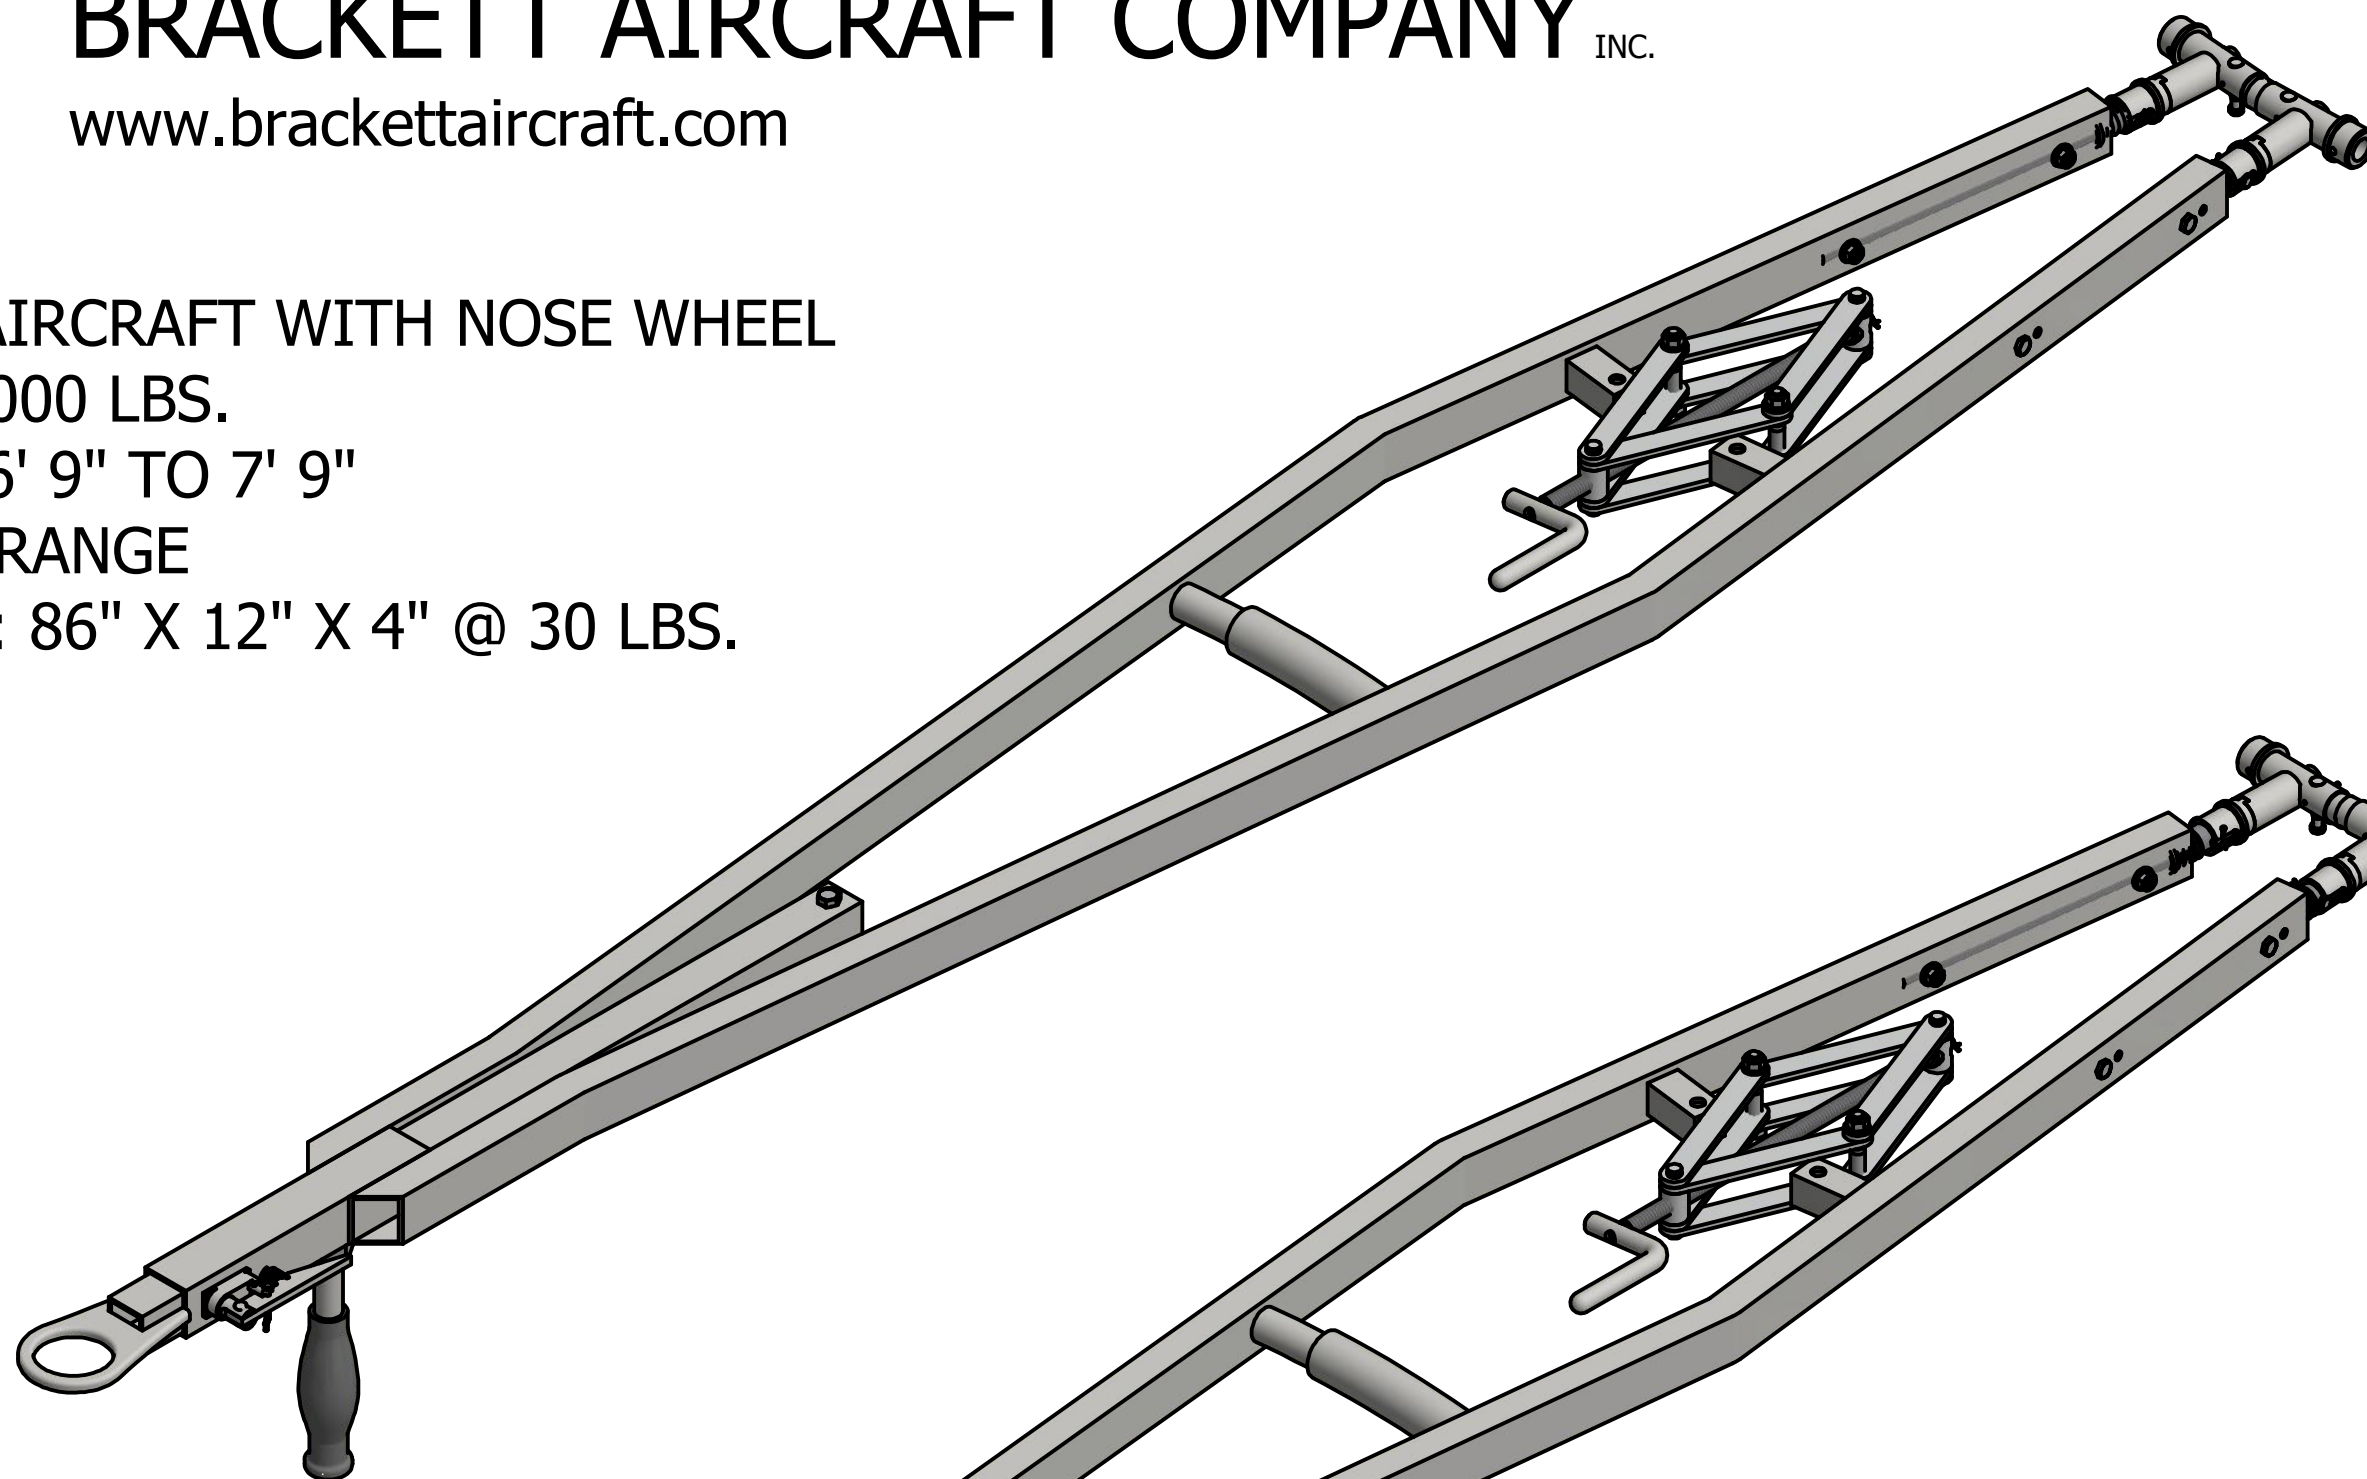

BRACKETT AIRCRAFT COMPANY INC.

www.brackettaircraft.com

USE ON: AIRCRAFT WITH NOSE WHEEL
GTOW: 7,000 LBS.
LENGTH: 6' 9" TO 7' 9"
COLOR: ORANGE
SHIPPING: 86" X 12" X 4" @ 30 LBS.

TH-53R RING HITCH TOW BAR
(T-53-01R HITCH)

TH-53 UNIVERSAL TOW BAR

PARTS LIST

ITEM	QTY	PART NUMBER	DESCRIPTION
1	8	T-109A	STRAP
2	1	T-530	WELDED FRAME ASSEMBLY
3	1	T-505	HANDLE
4	1	HG-2	HANDLE GRIP 3/4 I.D.
5	1	T-103	LEVER ASSEMBLY
6	1	T-541R	END ASSEMBLY (RIGHT)
7	1	T-541L	TH-53 END ASSEMBLY (LEFT)
8	1	T-345	CRANK ASSEMBLY
9	4	91306A280	1/4-20 X 1 1/4 BHCS
10	4	92018A210	1/4-20 FLANGE NUT
11	2	92949A633	3/8-16 X 2 1/4 BHCS S.S.
12	2	92018A430	3/8-16 FLANGE LOCKNUT

T-541L END ASSEMBLY

NOTE: GREASE HEAD

TOP VIEW (PIN UP)

PARTS LIST

ITEM	QTY	PART NUMBER	DESCRIPTION
1	1	T-116	SPRING
2	1	T-407	PIN
3	1	T-420	BARREL ASSEMBLY
4	1	T-423	BACKUP WASHER
5	1	T-425	HEAD
6	1	T-527	END TUBE
7	1	CPG4-103-B	1/4 X 1.025 GROVED CLEVIS PIN
8	1	AN960-416	1/4 WASHER
9	1	90692A147	3/32 X 3/4 ROLL PIN
10	1	1440-0023PP	1/4 SNAP RING
11	1	T-412A	PIN

T-541R END ASSEMBLY

NOTE: GREASE HEAD

TOP VIEW (PIN UP)

PARTS LIST

ITEM	QTY	PART NUMBER	DESCRIPTION
1	1	T-527	END TUBE
2	1	T-116	SPRING
3	1	T-425	HEAD
4	1	T-423	BACKUP WASHER
5	1	T-407	PIN
6	1	T-420	BARREL ASSEMBLY
7	1	T-412A	PIN
8	1	AN960-416	1/4 WASHER
9	1	90692A147	3/32 X 3/4 ROLL PIN
10	1	CPG4-103-B	1/4 X 1.025 GROOVED CLEVIS PIN
11	1	1440-0023PP	1/4 SNAP RING