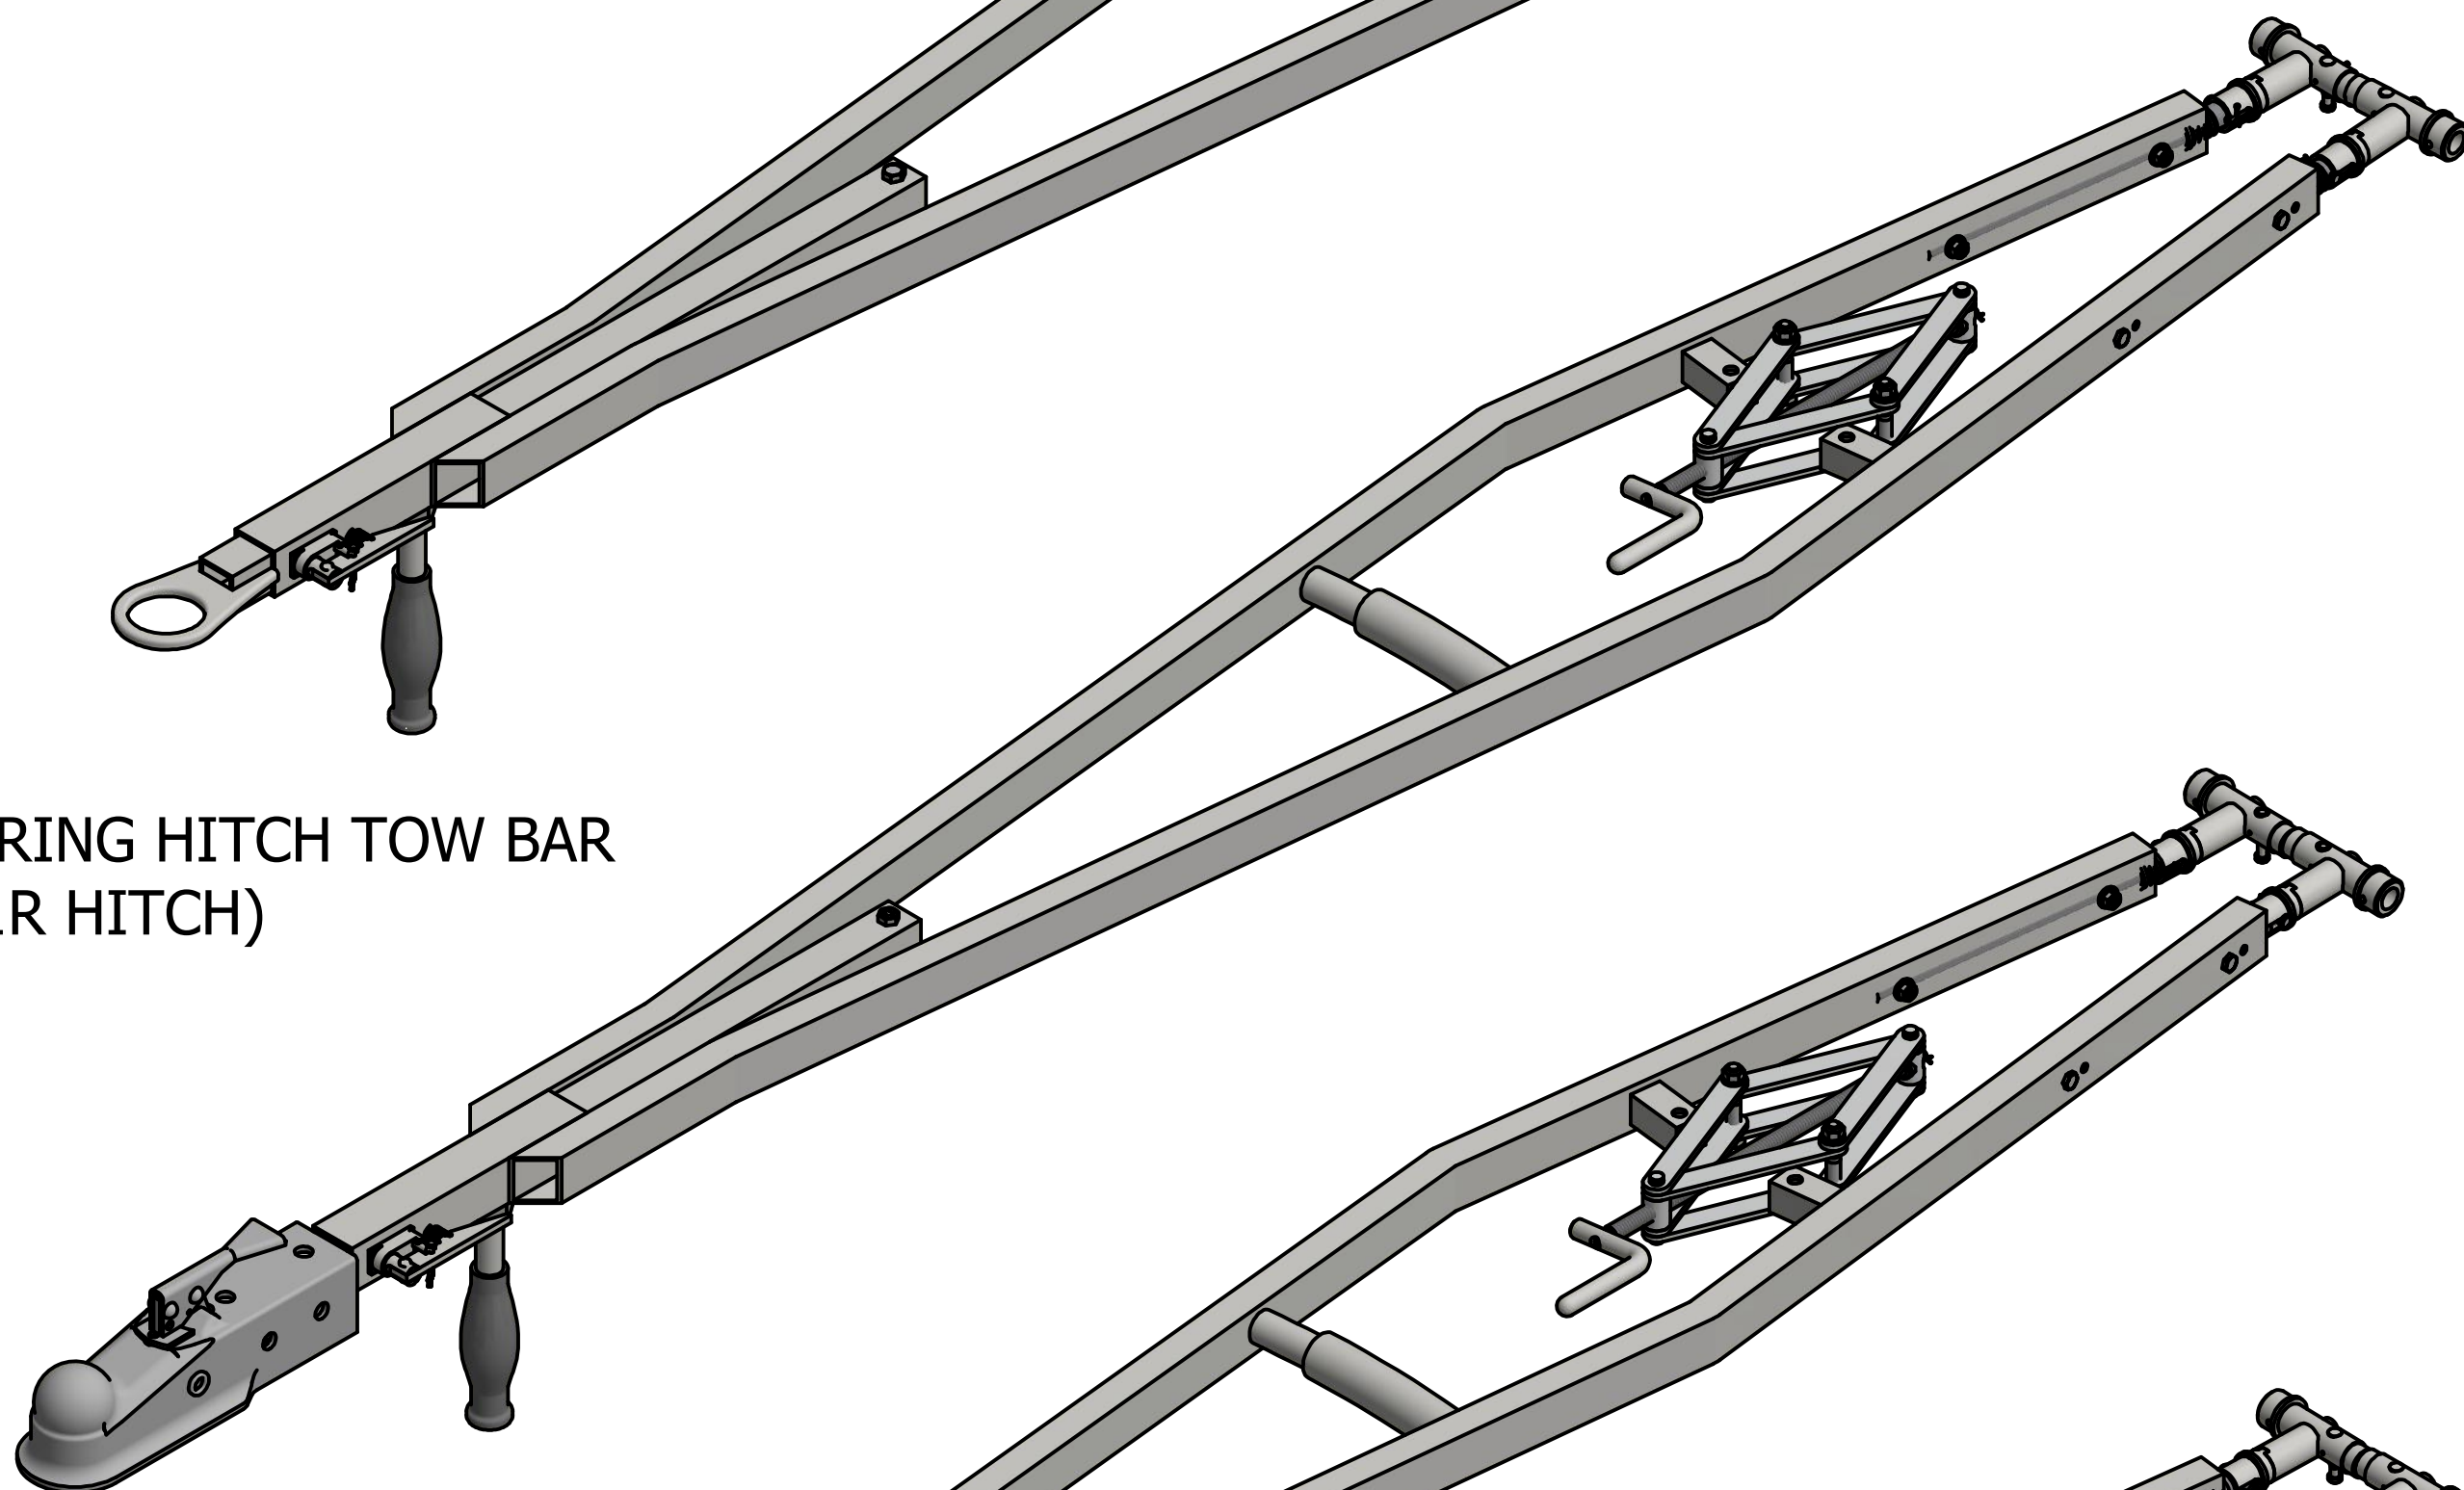

BRACKETT AIRCRAFT COMPANY INC.

www.brackettaircraft.com

USE ON: AIRCRAFT WITH NOSE WHEEL
GTOW: 7,000 LBS.
LENGTH: 6' 9" TO 7' 9"
COLOR: ORANGE
SHIPPING: 86" X 12" X 4" @ 30 LBS.

TH-53R RING HITCH TOW BAR
(T-53-01R HITCH)

TH-53 UNIVERSAL TOW BAR

PARTS LIST

ITEM	QTY	PART NUMBER	DESCRIPTION
1	8	T-109A	STRAP
2	1	T-530	WELDED FRAME ASSEMBLY
3	1	T-505	HANDLE
4	1	HG-2	HANDLE GRIP 3/4 I.D.
5	1	T-103	LEVER ASSEMBLY
6	1	T-541R	END ASSEMBLY (RIGHT)
7	1	T-541L	TH-53 END ASSEMBLY (LEFT)
8	1	T-345	CRANK ASSEMBLY
9	4	91306A280	1/4-20 X 1 1/4 BHCS
10	4	92018A210	1/4-20 FLANGE NUT
11	2	92949A633	3/8-16 X 2 1/4 BHCS S.S.
12	2	92018A430	3/8-16 FLANGE LOCKNUT

T-541L END ASSEMBLY

NOTE: GREASE HEAD

TOP VIEW (PIN UP)

PARTS LIST

ITEM	QTY	PART NUMBER	DESCRIPTION
1	1	T-116	SPRING
2	1	T-407	PIN
3	1	T-420	BARREL ASSEMBLY
4	1	T-423	BACKUP WASHER
5	1	T-425	HEAD
6	1	T-527	END TUBE
7	1	CPG4-103-B	1/4 X 1.025 GROVED CLEVIS PIN
8	1	AN960-416	1/4 WASHER
9	1	90692A147	3/32 X 3/4 ROLL PIN
10	1	1440-0023PP	1/4 SNAP RING
11	1	T-412A	PIN

T-541R END ASSEMBLY

NOTE: GREASE HEAD

TOP VIEW (PIN UP)

PARTS LIST

ITEM	QTY	PART NUMBER	DESCRIPTION
1	1	T-527	END TUBE
2	1	T-116	SPRING
3	1	T-425	HEAD
4	1	T-423	BACKUP WASHER
5	1	T-407	PIN
6	1	T-420	BARREL ASSEMBLY
7	1	T-412A	PIN
8	1	AN960-416	1/4 WASHER
9	1	90692A147	3/32 X 3/4 ROLL PIN
10	1	CPG4-103-B	1/4 X 1.025 GROOVED CLEVIS PIN
11	1	1440-0023PP	1/4 SNAP RING