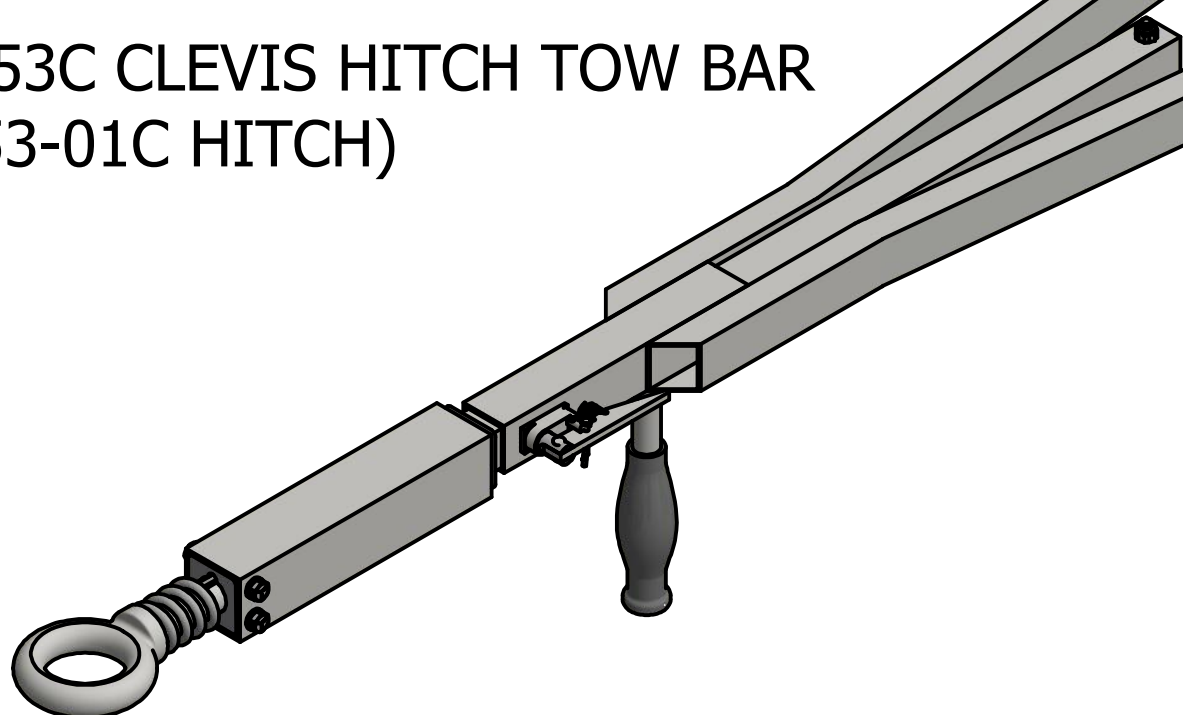

BRACKETT AIRCRAFT COMPANY INC.

www.brackettaircraft.com

USE ON: AIRCRAFT WITH NOSE WHEEL
GTOW: 7,000 LBS.
LENGTH: 6' 9" TO 7' 9"
COLOR: ORANGE
SHIPPING: 86" X 12" X 4" @ 30 LBS.

TH-53R RING HITCH TOW BAR
(T-53-01R HITCH)

TH-53B BALL HITCH TOW BAR
(T-53-01B HITCH)

TH-53C CLEVIS HITCH TOW BAR
(T-53-01C HITCH)

TH-53SR RING HITCH TOW BAR
(T-53-01SR HITCH)

**MODELS WITH LONGER HITCHES
AND CUSTOM CONFIGURATIONS AVAILABLE.**

**CHECK OUR ADAPTER CROSS REFERENCE PAGE
TO DETERMINE IF YOUR AIRCRAFT REQUIRES
ADAPTERS TO USE THIS TOW BAR.**

TH-53 UNIVERSAL TOW BAR

PARTS LIST

ITEM	QTY	PART NUMBER	DESCRIPTION
1	8	T-109A	STRAP
2	1	T-530	WELDED FRAME ASSEMBLY
3	1	T-505	HANDLE
4	1	HG-2	HANDLE GRIP 3/4 I.D.
5	1	T-103	LEVER ASSEMBLY
6	1	T-541R	END ASSEMBLY (RIGHT)
7	1	T-541L	TH-53 END ASSEMBLY (LEFT)
8	4	91306A280	1/4-20 X 1 1/4 BHCS
9	4	92018A210	1/4-20 FLANGE NUT
10	2	92949A633	3/8-16 X 2 1/4 BHCS S.S.
11	2	92018A430	3/8-16 FLANGE LOCKNUT

T-103 LEVER ASSEMBLY

PARTS LIST

ITEM	QTY	PART NUMBER	DESCRIPTION
1	1	T-104	LEVER
2	1	T-105	PLUNGER
3	1	3545	SPRING
4	1	T125S006250	1/8 X 5/8 RIVET
5	1	MS20392-1C25	1/8 X 25/32 CLEVIS PIN
6	1	98338A441	3/32 X 3/4 COTTER PIN