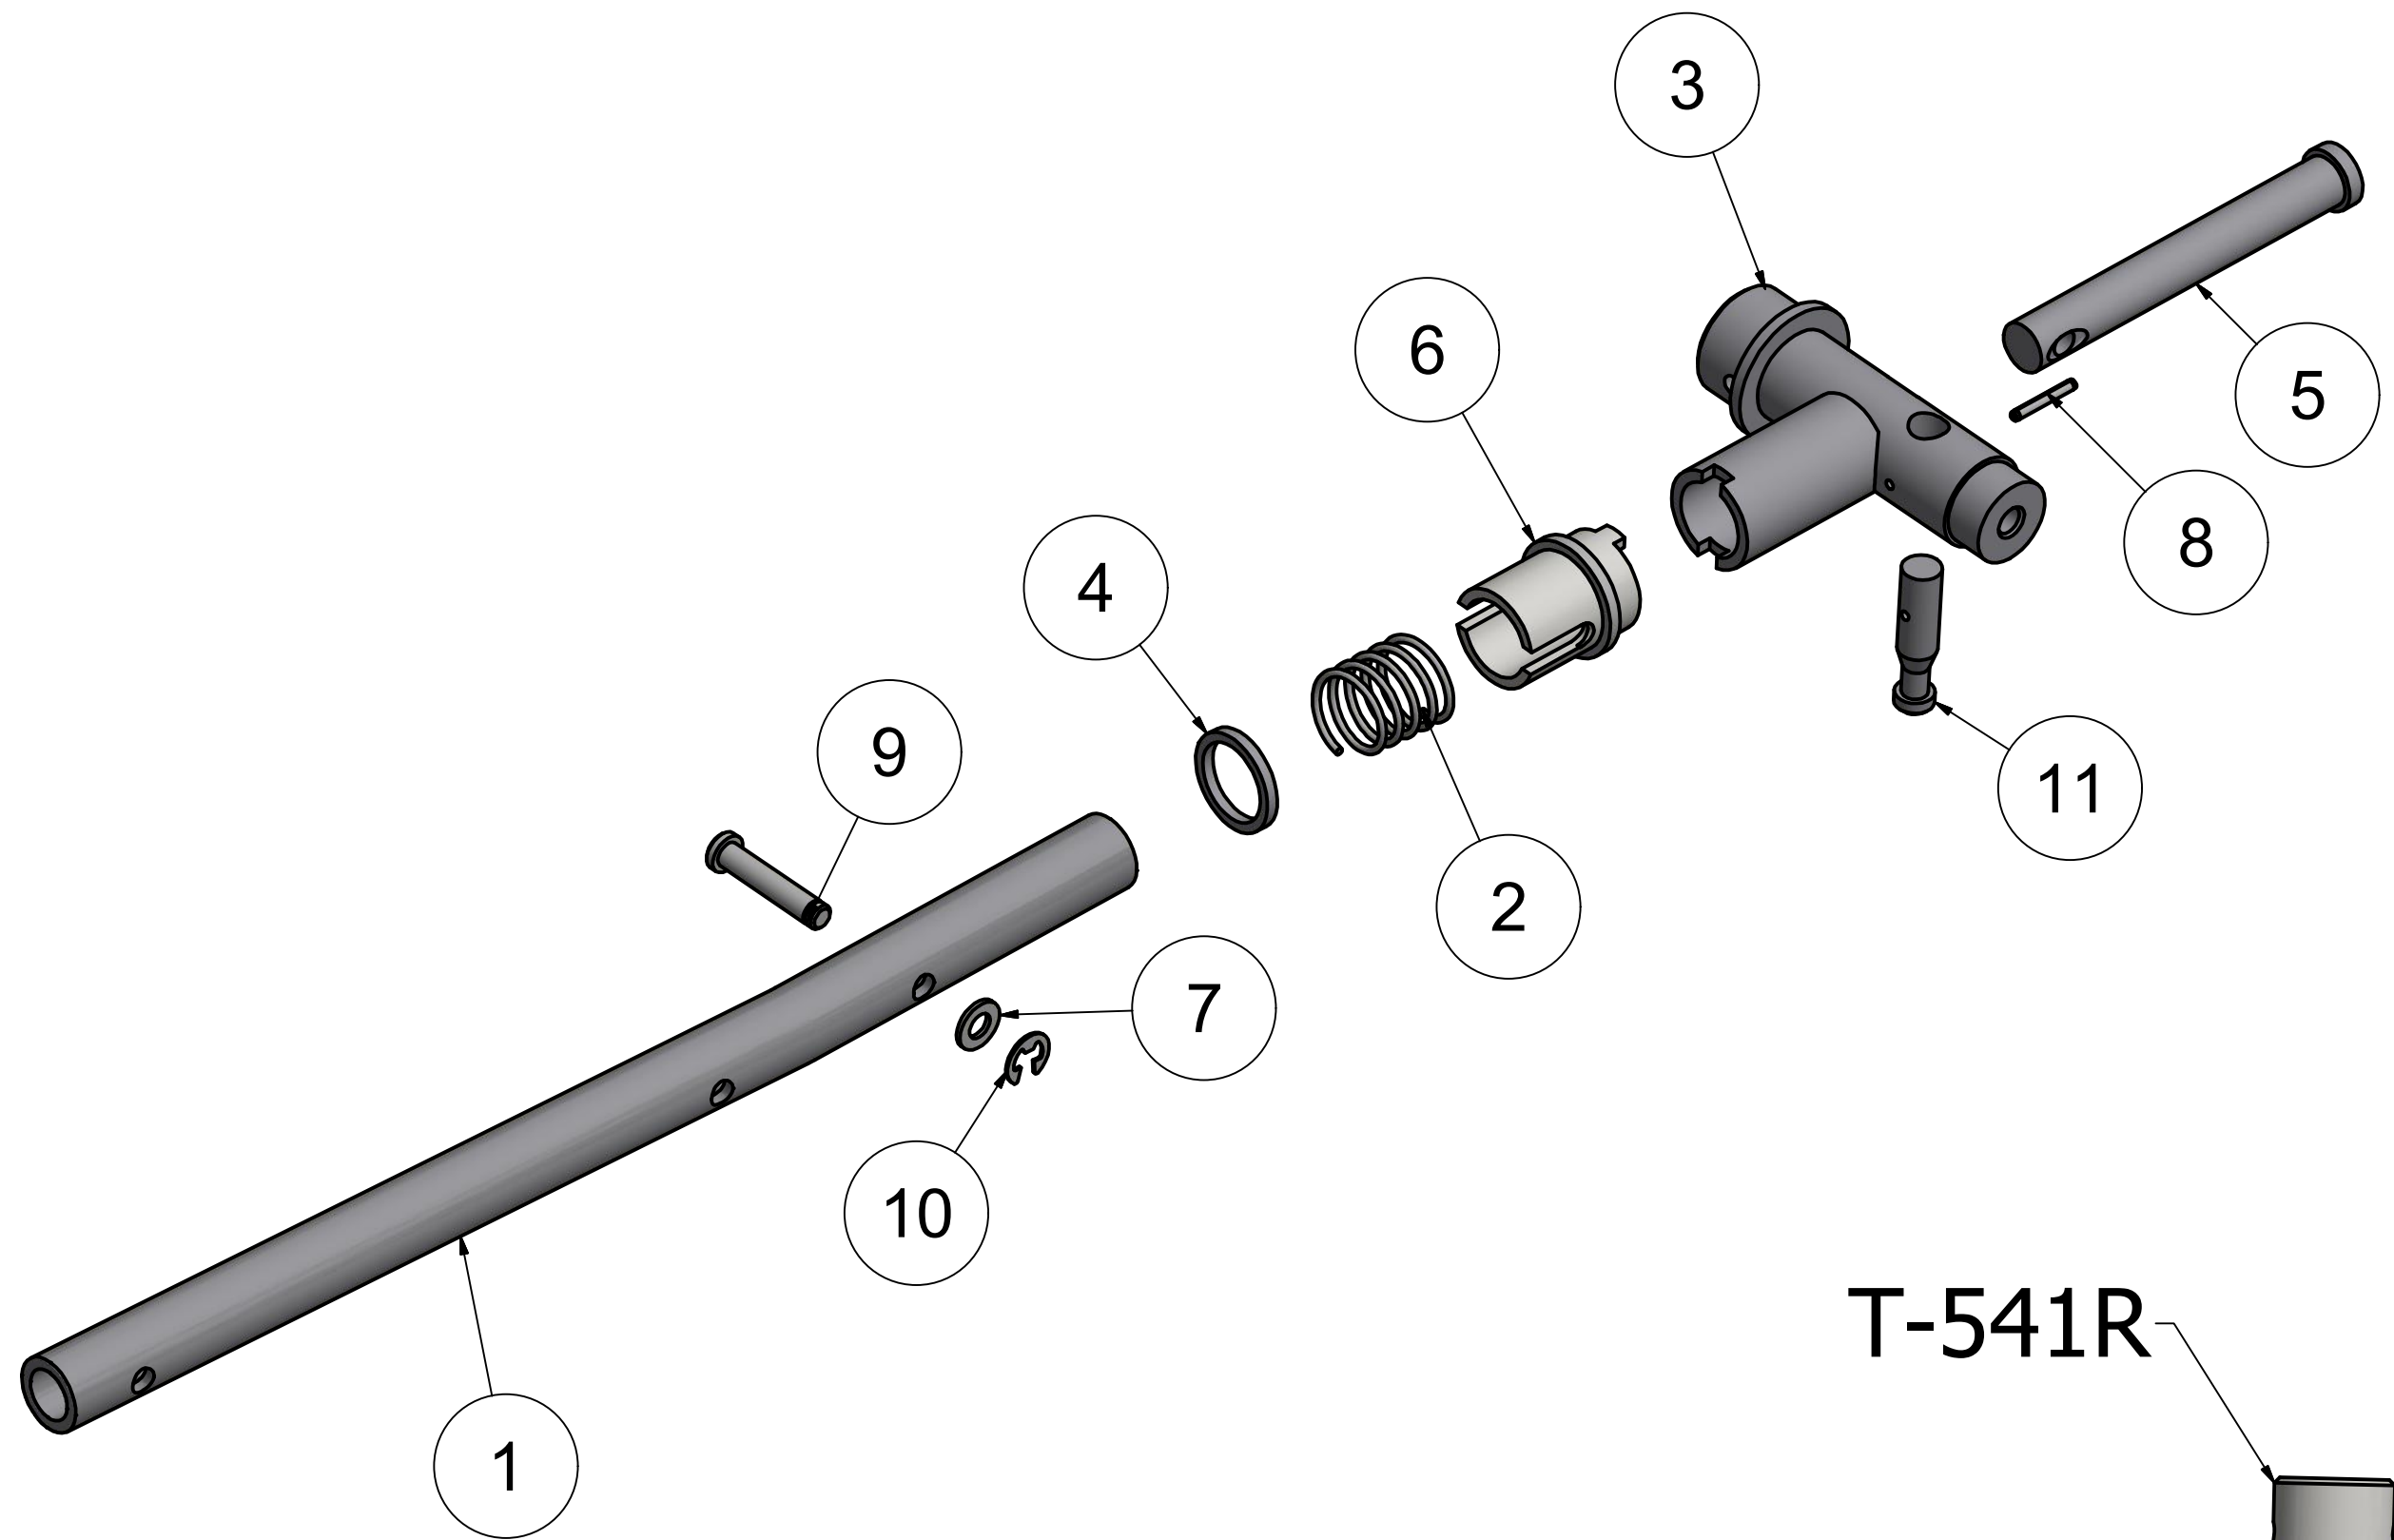

TH-53 UNIVERSAL TOW BAR

PARTS LIST

ITEM	QTY	PART NUMBER	DESCRIPTION
1	8	T-109A	STRAP
2	1	T-530	WELDED FRAME ASSEMBLY
3	1	T-505	HANDLE
4	1	HG-2	HANDLE GRIP 3/4 I.D.
5	1	T-103	LEVER ASSEMBLY
6	1	T-541R	END ASSEMBLY (RIGHT)
7	1	T-541L	TH-53 END ASSEMBLY (LEFT)
8	4	91306A280	1/4-20 X 1 1/4 BHCS
9	4	92018A210	1/4-20 FLANGE NUT
10	2	92949A633	3/8-16 X 2 1/4 BHCS S.S.
11	2	92018A430	3/8-16 FLANGE LOCKNUT

T-345 CRANK ASSEMBLY

SOLD AS A COMPLETE ASSEMBLY
PARTS NOT SOLD SEPARATELY

PARTS LIST

ITEM	QTY	PART NUMBER	DESCRIPTION
1	1	T-108	CRANK ASSEMBLY
2	1	T-112A	ACME TEE
3	1	T-113A	PLAIN TEE
4	1	T-113D	BUSHING
5	1	95647A129	5/16 DELRIN WASHER
6	1	AN960-516	5/16 THIN WASHER
7	1	90949A029	5/16-24 DISTORTED THREAD LOCKNUT
8	4	1440-0037PP	3/8 HEAVY DUTY SNAP RING

T-541 END ASSEMBLY

T-541R

PINS DOWN

T-541L

PARTS LIST

ITEM	QTY	PART NUMBER	DESCRIPTION
1	1	T-527	END TUBE
2	1	T-116	SPRING
3	1	T-425	HEAD
4	1	T-423	BACKUP WASHER
5	1	T-407	PIN
6	1	T-420	BARREL ASSEMBLY
7	1	AN960-416	1/4 WASHER
8	1	97855A140	3/32 X 3/4 ROLL PIN
9	1	CPG4-103-B	1/4 X 1.025 GROOVED CLEVIS PIN
10	1	1440-25PP	1/4 SNAP RING
11	1	T-412A	PIN

T-103 LEVER ASSEMBLY

PARTS LIST

ITEM	QTY	PART NUMBER	DESCRIPTION
1	1	T-104	LEVER
2	1	T-105	PLUNGER
3	1	3545	SPRING
4	1	T125S006250	1/8 X 5/8 RIVET
5	1	MS20392-1C25	1/8 X 25/32 CLEVIS PIN
6	1	98338A441	3/32 X 3/4 COTTER PIN