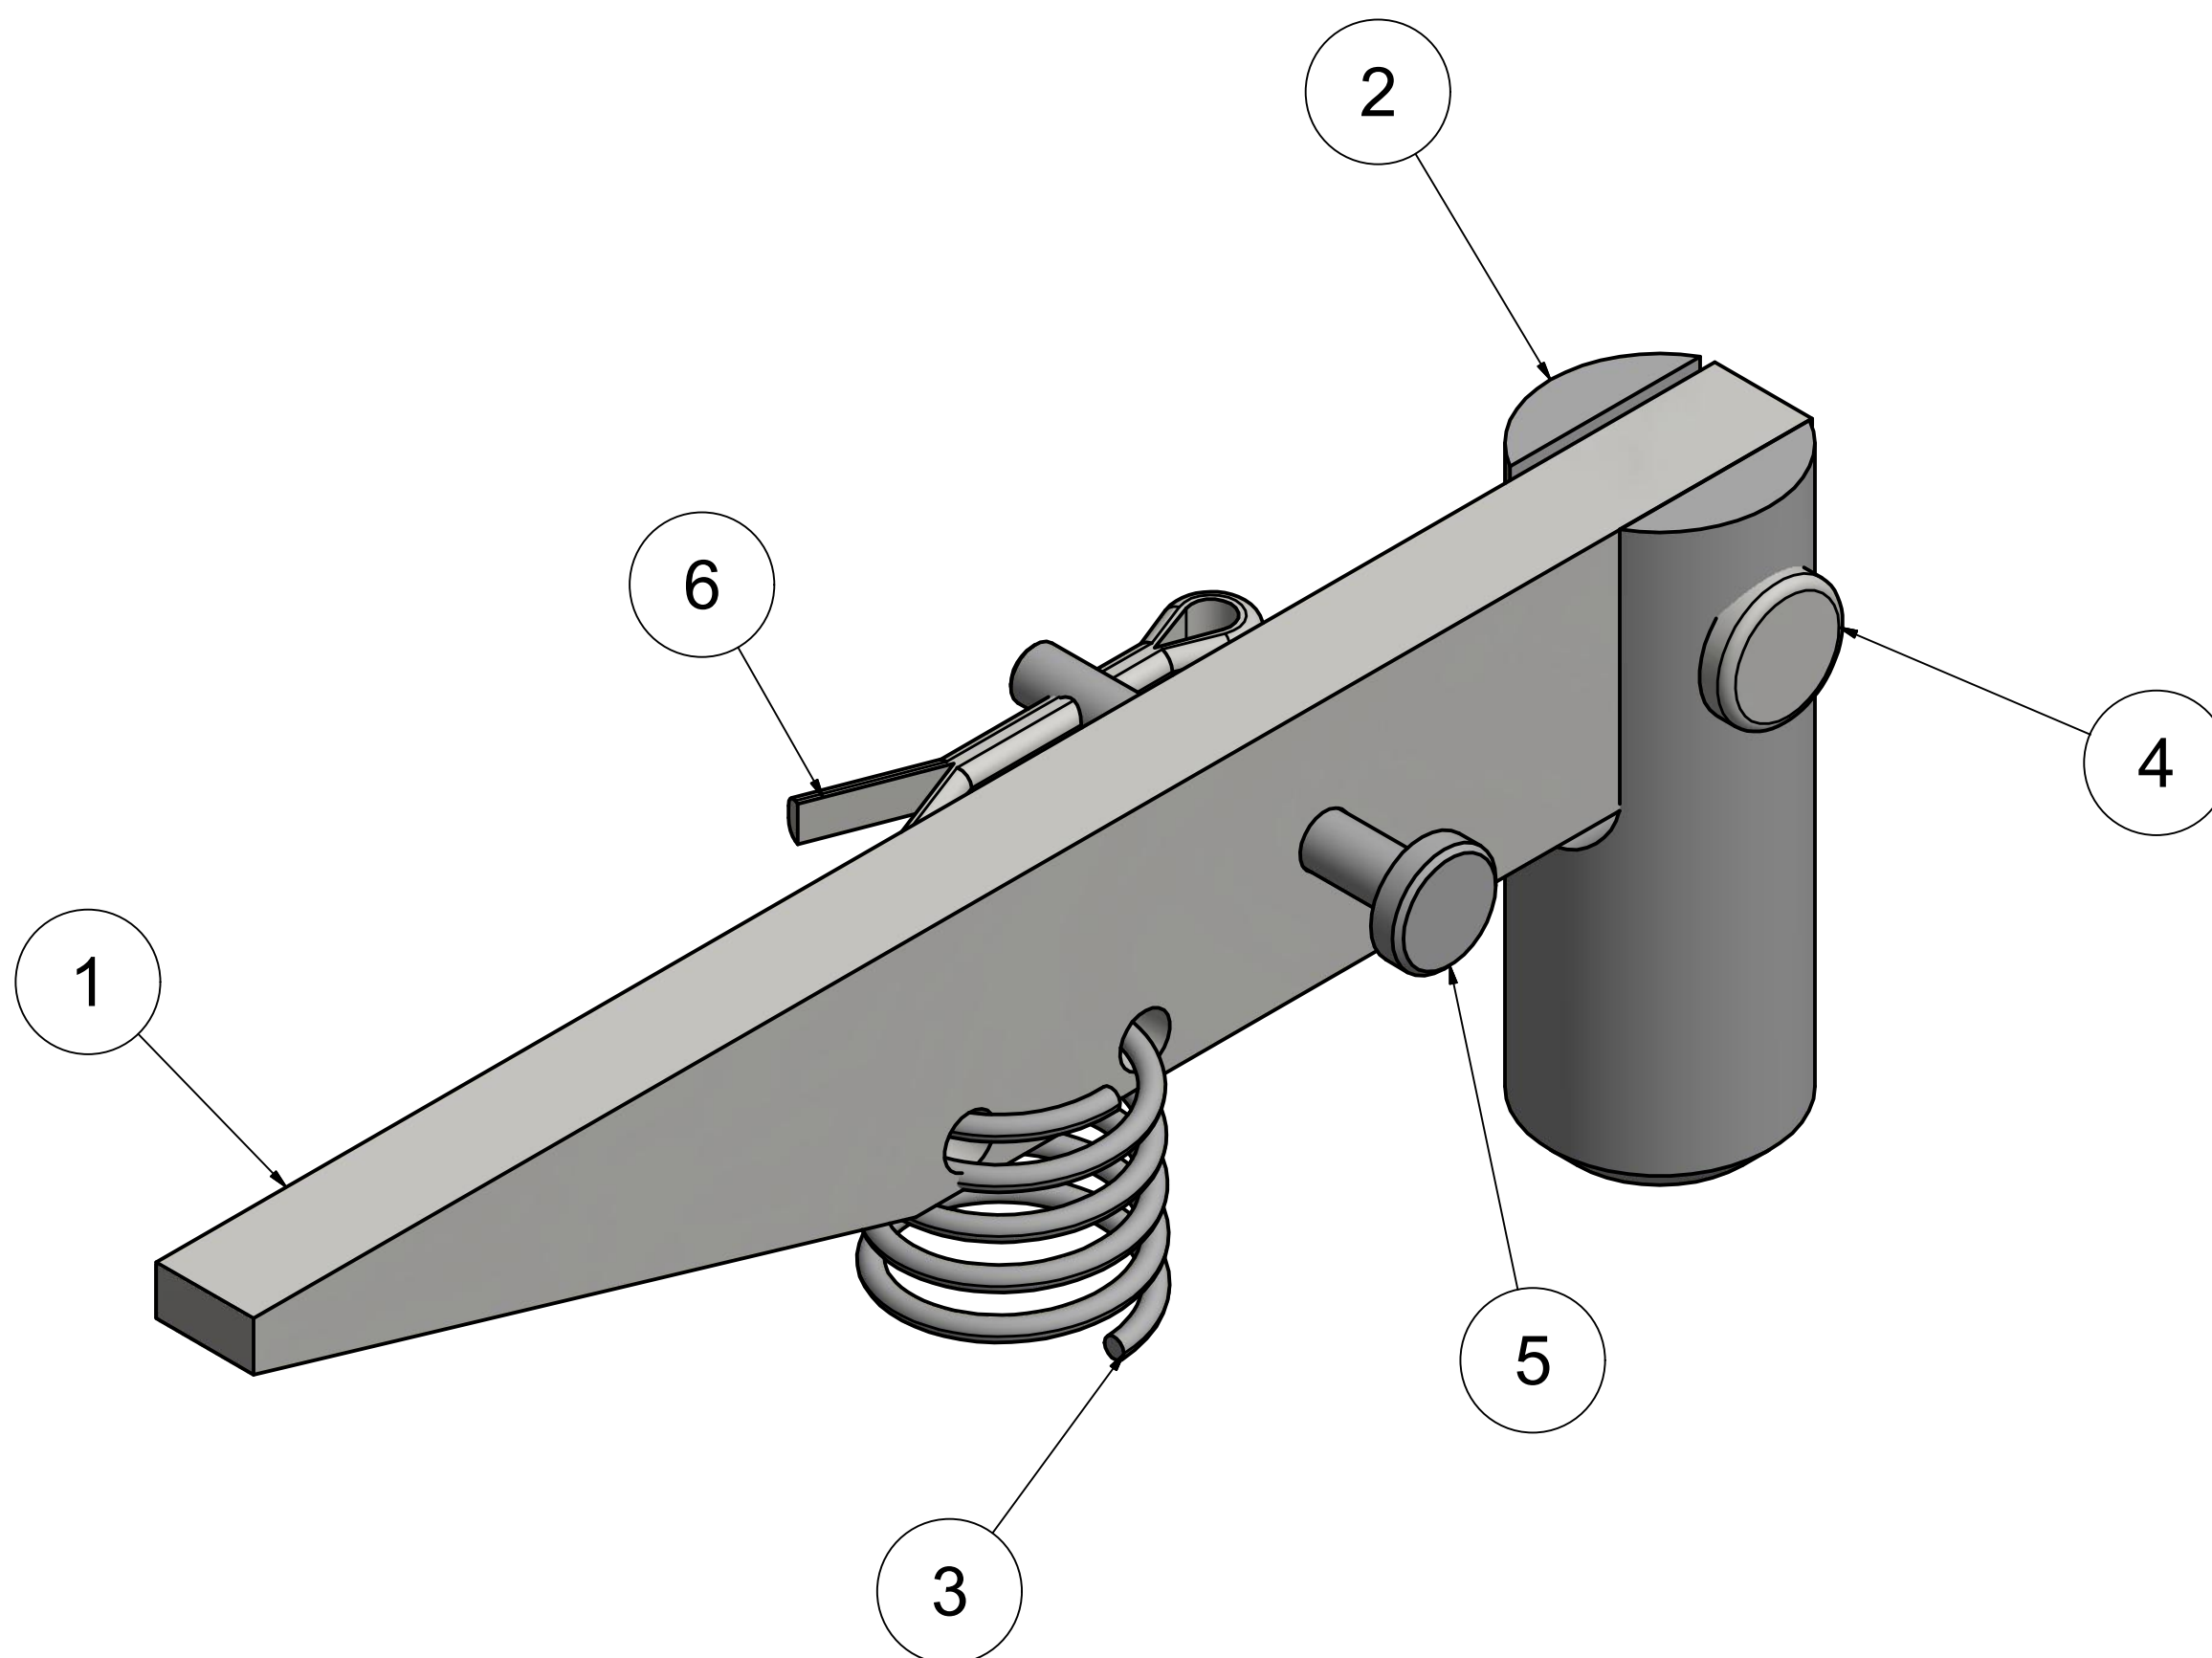

TH-53 UNIVERSAL TOW BAR

PARTS LIST

ITEM	QTY	PART NUMBER	DESCRIPTION
1	8	T-109A	STRAP
2	1	T-530	WELDED FRAME ASSEMBLY
3	1	T-505	HANDLE
4	1	HG-2	HANDLE GRIP 3/4 I.D.
5	1	T-103	LEVER ASSEMBLY
6	1	T-541R	END ASSEMBLY (RIGHT)
7	1	T-541L	TH-53 END ASSEMBLY (LEFT)
8	4	91306A280	1/4-20 X 1 1/4 BHCS
9	4	92018A210	1/4-20 FLANGE NUT
10	2	92949A633	3/8-16 X 2 1/4 BHCS S.S.
11	2	92018A430	3/8-16 FLANGE LOCKNUT

T-345 CRANK ASSEMBLY

SOLD AS A COMPLETE ASSEMBLY
PARTS NOT SOLD SEPARATELY

PARTS LIST

ITEM	QTY	PART NUMBER	DESCRIPTION
1	1	T-108	CRANK ASSEMBLY
2	1	T-112A	ACME TEE
3	1	T-113A	PLAIN TEE
4	1	T-113D	BUSHING
5	1	95647A129	5/16 DELRIN WASHER
6	1	AN960-516	5/16 THIN WASHER
7	1	90949A029	5/16-24 DISTORTED THREAD LOCKNUT
8	4	1440-0037PP	3/8 HEAVY DUTY SNAP RING

T-541 END ASSEMBLY

T-541R

PINS DOWN

T-541L

PARTS LIST

ITEM	QTY	PART NUMBER	DESCRIPTION
1	1	T-527	END TUBE
2	1	T-116	SPRING
3	1	T-425	HEAD
4	1	T-423	BACKUP WASHER
5	1	T-407	PIN
6	1	T-420	BARREL ASSEMBLY
7	1	AN960-416	1/4 WASHER
8	1	97855A140	3/32 X 3/4 ROLL PIN
9	1	CPG4-103-B	1/4 X 1.025 GROOVED CLEVIS PIN
10	1	1440-25PP	1/4 SNAP RING
11	1	T-412A	PIN

T-103 LEVER ASSEMBLY

PARTS LIST

ITEM	QTY	PART NUMBER	DESCRIPTION
1	1	T-104	LEVER
2	1	T-105	PLUNGER
3	1	3545	SPRING
4	1	T125S006250	1/8 X 5/8 RIVET
5	1	MS20392-1C25	1/8 X 25/32 CLEVIS PIN
6	1	98338A441	3/32 X 3/4 COTTER PIN