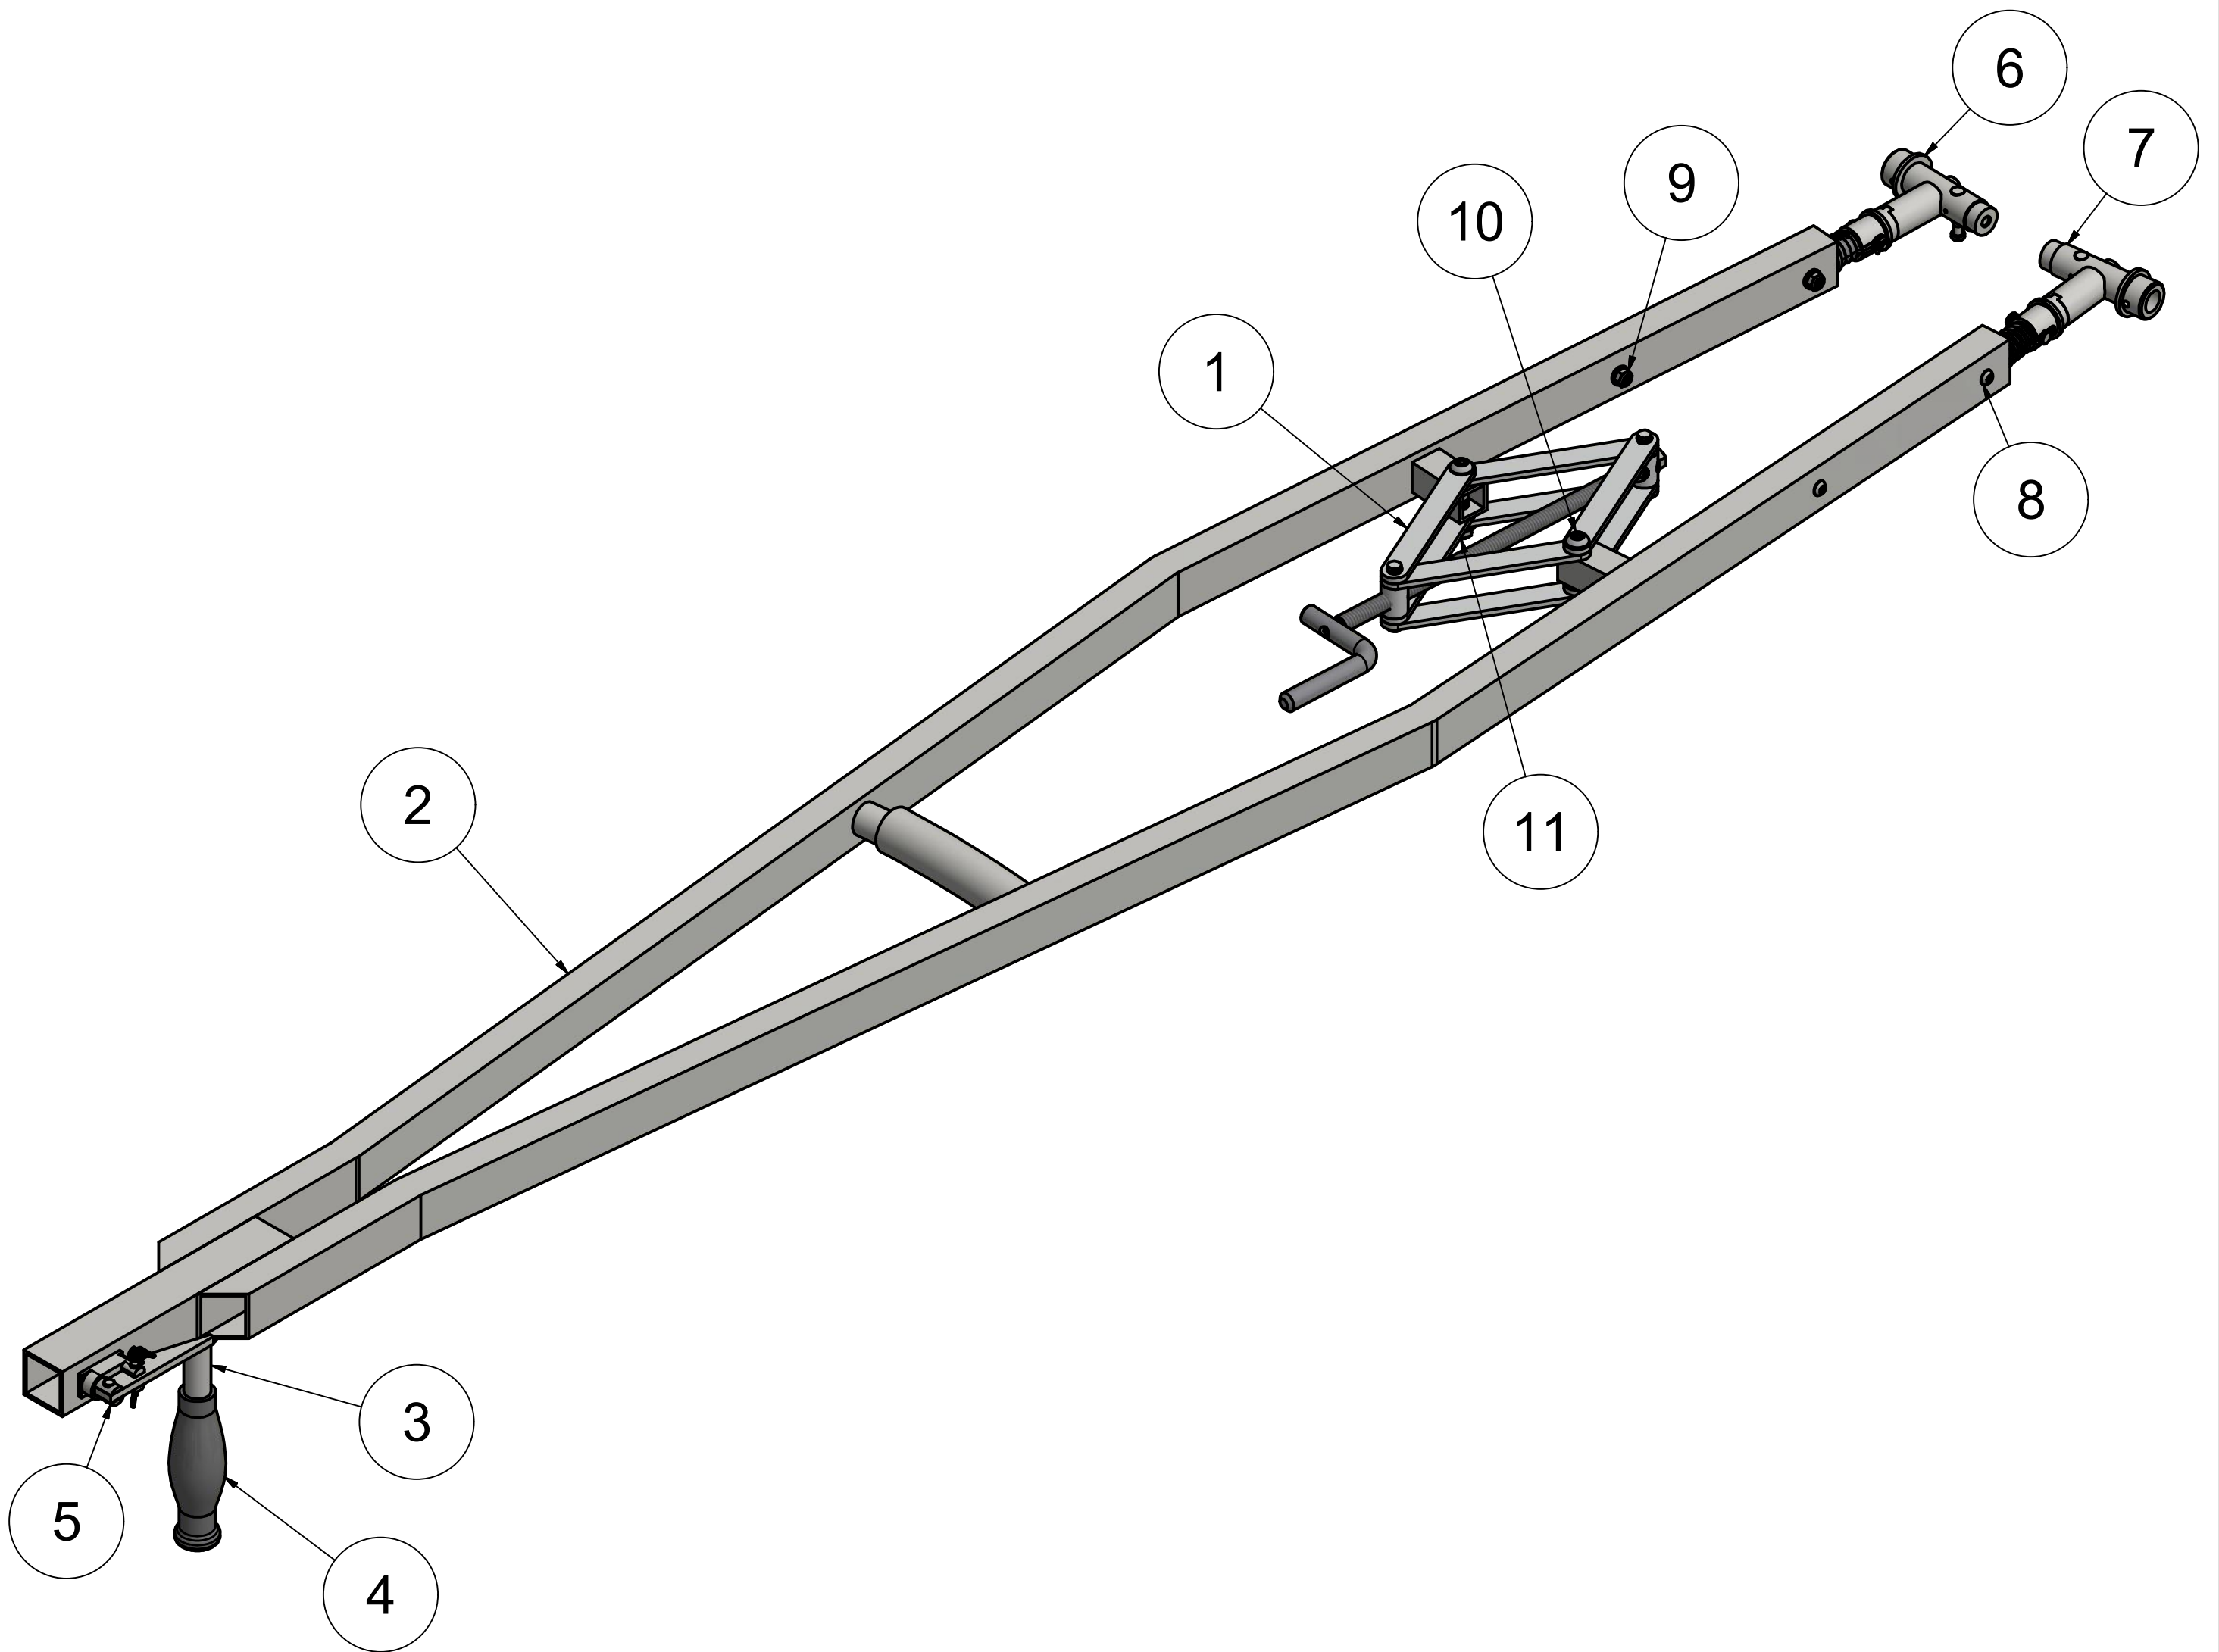

TH-53B BALL HITCH TOW BAR
(T-53-01B HITCH)

TH-53C CLEVIS HITCH TOW BAR
(T-53-01C HITCH)

TH-53SR RING HITCH TOW BAR
(T-53-01SR HITCH)

**MODELS WITH LONGER HITCHES
AND CUSTOM CONFIGURATIONS AVAILABLE.**

**CHECK OUR ADAPTER CROSS REFERENCE PAGE
TO DETERMINE IF YOUR AIRCRAFT REQUIRES
ADAPTERS TO USE THIS TOW BAR.**

TH-53 UNIVERSAL TOW BAR

PARTS LIST

ITEM	QTY	PART NUMBER	DESCRIPTION
1	8	T-109A	STRAP
2	1	T-530	WELDED FRAME ASSEMBLY
3	1	T-505	HANDLE
4	1	HG-2	HANDLE GRIP 3/4 I.D.
5	1	T-103	LEVER ASSEMBLY
6	1	T-541R	END ASSEMBLY (RIGHT)
7	1	T-541L	TH-53 END ASSEMBLY (LEFT)
8	4	91306A280	1/4-20 X 1 1/4 BHCS
9	4	92018A210	1/4-20 FLANGE NUT
10	2	92949A633	3/8-16 X 2 1/4 BHCS S.S.
11	2	92018A430	3/8-16 FLANGE LOCKNUT

T-345 CRANK ASSEMBLY

SOLD AS A COMPLETE ASSEMBLY
PARTS NOT SOLD SEPARATELY

PARTS LIST

ITEM	QTY	PART NUMBER	DESCRIPTION
1	1	T-108	CRANK ASSEMBLY
2	1	T-112A	ACME TEE
3	1	T-113A	PLAIN TEE
4	1	T-113D	BUSHING
5	1	95647A129	5/16 DELRIN WASHER
6	1	AN960-516	5/16 THIN WASHER
7	1	90949A029	5/16-24 DISTORTED THREAD LOCKNUT
8	4	1440-0037PP	3/8 HEAVY DUTY SNAP RING

T-541 END ASSEMBLY

T-541R

PINS DOWN

T-541L

PARTS LIST

ITEM	QTY	PART NUMBER	DESCRIPTION
1	1	T-527	END TUBE
2	1	T-116	SPRING
3	1	T-425	HEAD
4	1	T-423	BACKUP WASHER
5	1	T-407	PIN
6	1	T-420	BARREL ASSEMBLY
7	1	AN960-416	1/4 WASHER
8	1	97855A140	3/32 X 3/4 ROLL PIN
9	1	CPG4-103-B	1/4 X 1.025 GROOVED CLEVIS PIN
10	1	1440-25PP	1/4 SNAP RING
11	1	T-412A	PIN