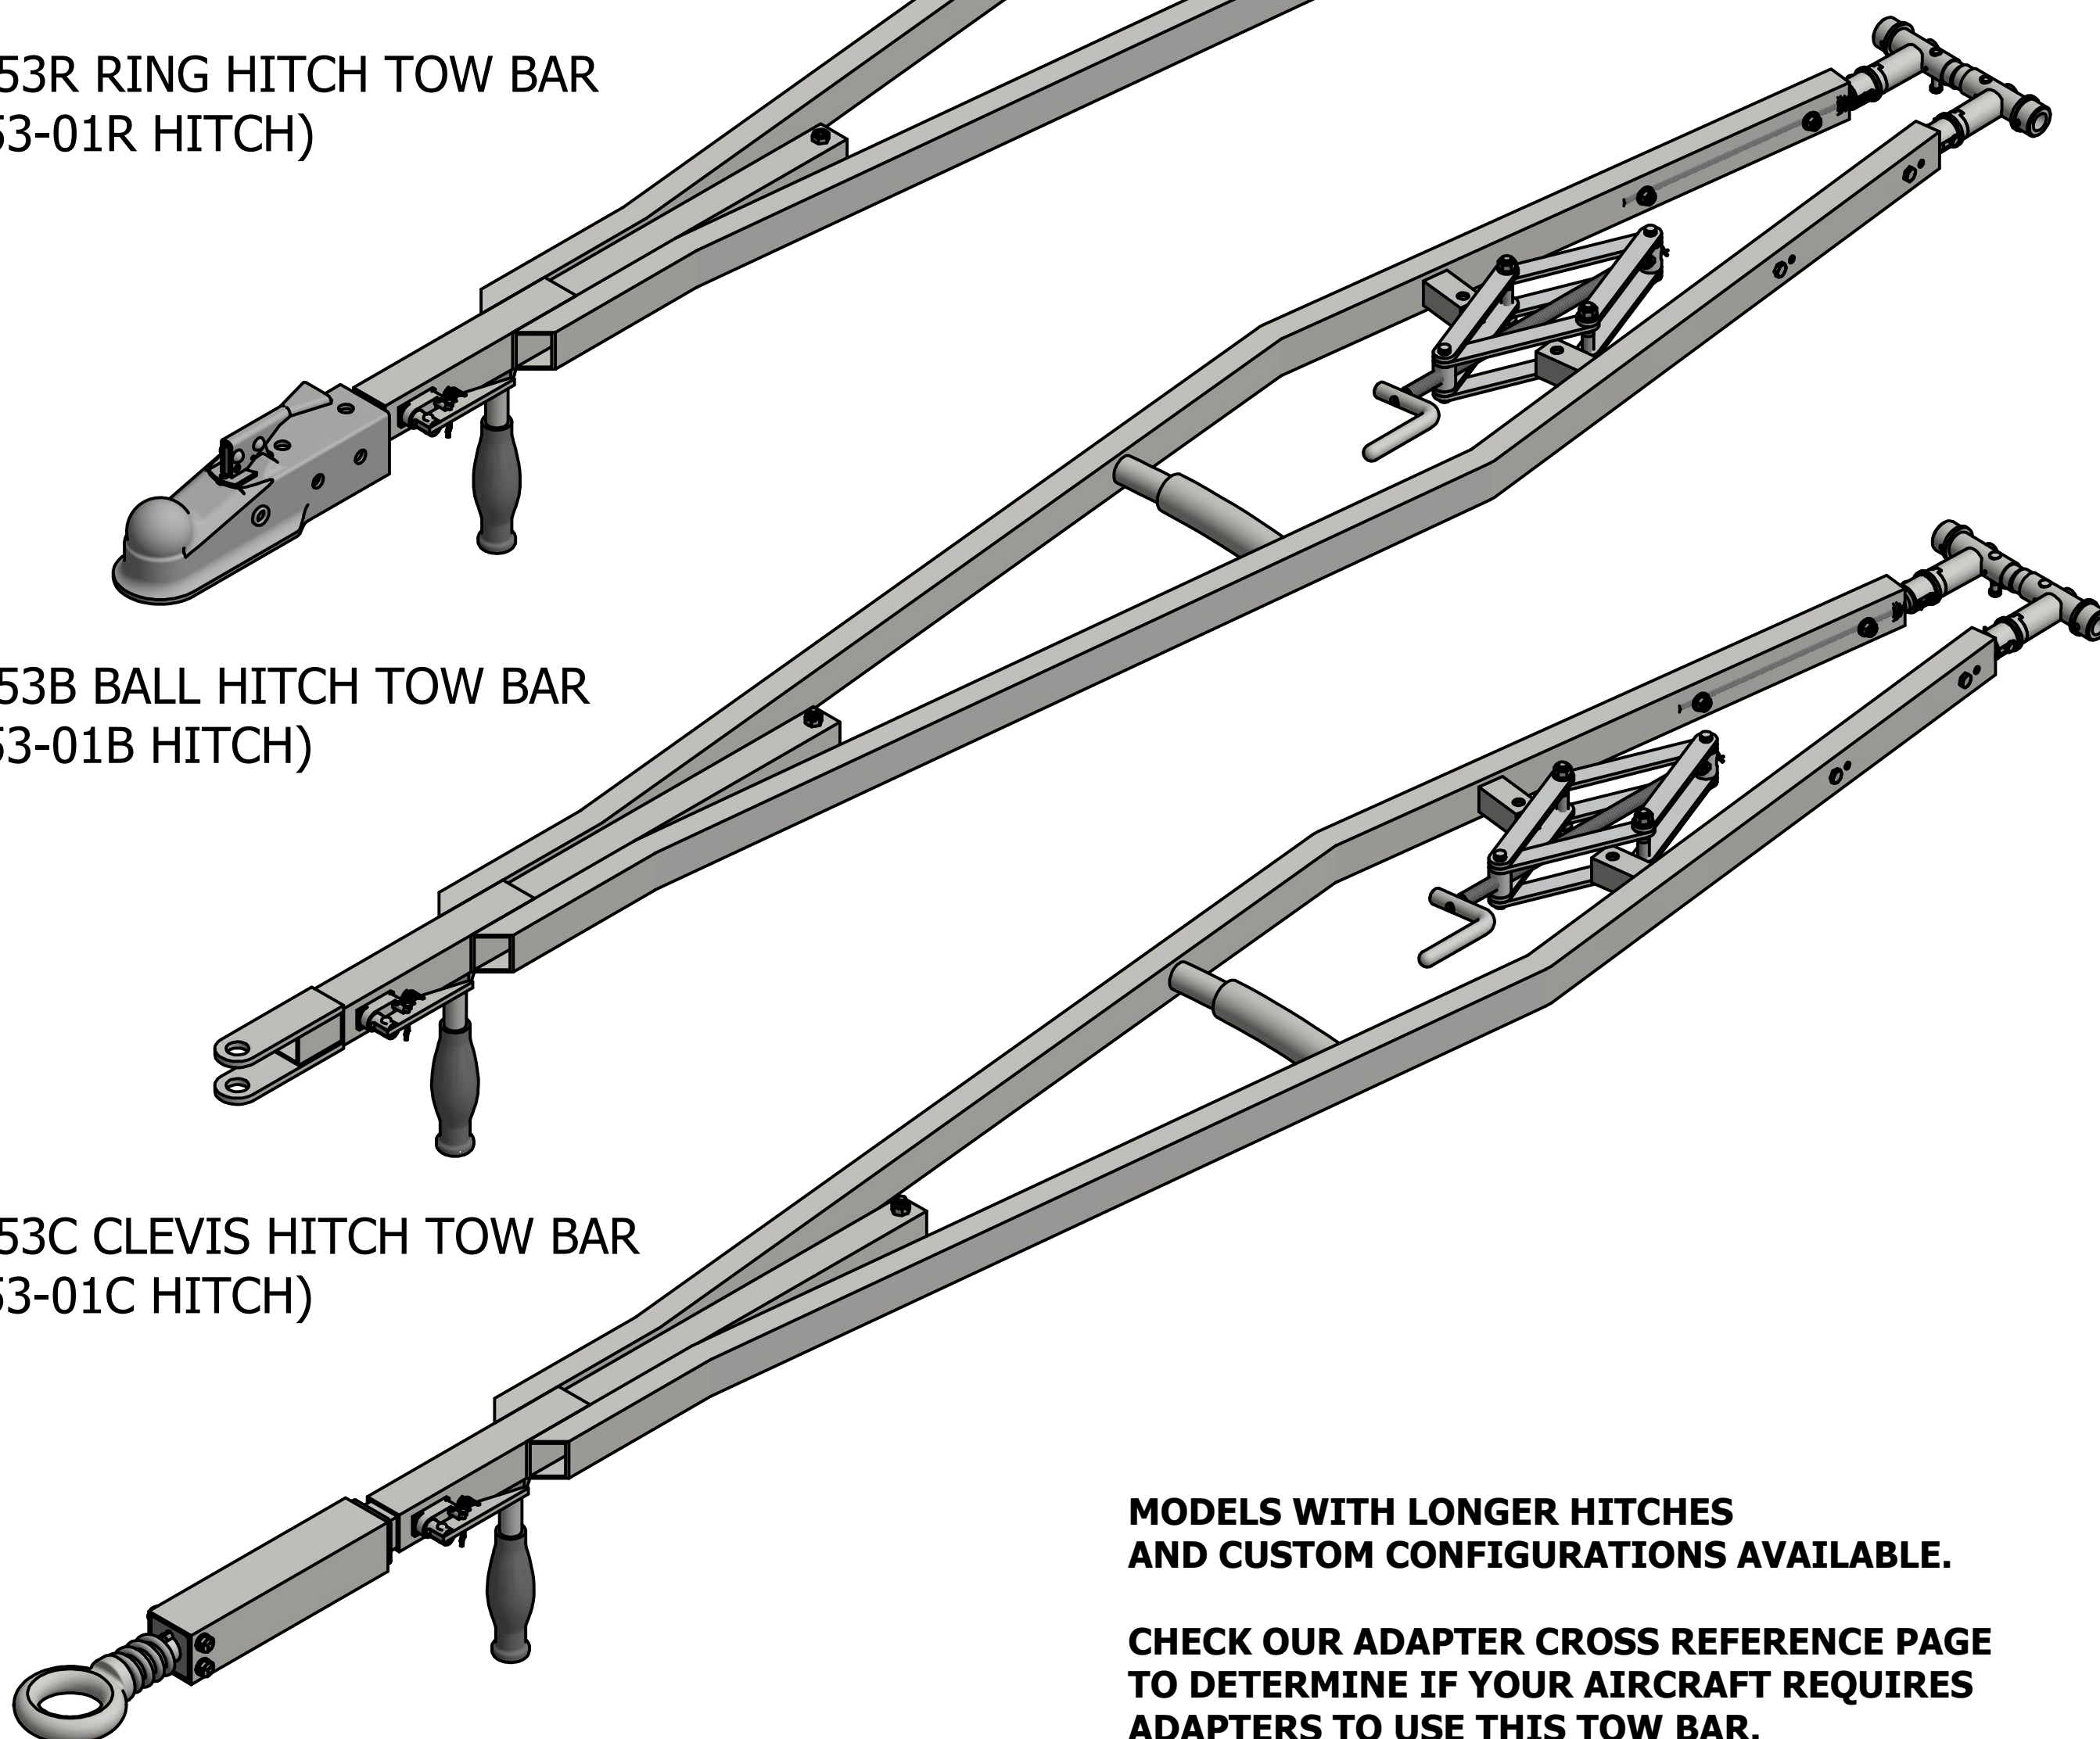

TH-53B BALL HITCH TOW BAR
(T-53-01B HITCH)

TH-53C CLEVIS HITCH TOW BAR
(T-53-01C HITCH)

TH-53SR RING HITCH TOW BAR
(T-53-01SR HITCH)

**MODELS WITH LONGER HITCHES
AND CUSTOM CONFIGURATIONS AVAILABLE.**

**CHECK OUR ADAPTER CROSS REFERENCE PAGE
TO DETERMINE IF YOUR AIRCRAFT REQUIRES
ADAPTERS TO USE THIS TOW BAR.**

TH-53 UNIVERSAL TOW BAR

PARTS LIST

ITEM	QTY	PART NUMBER	DESCRIPTION
1	8	T-109A	STRAP
2	1	T-530	WELDED FRAME ASSEMBLY
3	1	T-505	HANDLE
4	1	HG-2	HANDLE GRIP 3/4 I.D.
5	1	T-103	LEVER ASSEMBLY
6	1	T-541R	END ASSEMBLY (RIGHT)
7	1	T-541L	TH-53 END ASSEMBLY (LEFT)
8	1	T-345	CRANK ASSEMBLY
9	4	91306A280	1/4-20 X 1 1/4 BHCS
10	4	92018A210	1/4-20 FLANGE NUT
11	2	92949A633	3/8-16 X 2 1/4 BHCS S.S.
12	2	92018A430	3/8-16 FLANGE LOCKNUT

T-541L END ASSEMBLY

NOTE: GREASE HEAD

TOP VIEW (PIN UP)

PARTS LIST

ITEM	QTY	PART NUMBER	DESCRIPTION
1	1	T-116	SPRING
2	1	T-407	PIN
3	1	T-420	BARREL ASSEMBLY
4	1	T-423	BACKUP WASHER
5	1	T-425	HEAD
6	1	T-527	END TUBE
7	1	CPG4-103-B	1/4 X 1.025 GROVED CLEVIS PIN
8	1	AN960-416	1/4 WASHER
9	1	90692A147	3/32 X 3/4 ROLL PIN
10	1	1440-0023PP	1/4 SNAP RING
11	1	T-412A	PIN

T-541R END ASSEMBLY

NOTE: GREASE HEAD

TOP VIEW (PIN UP)

PARTS LIST

ITEM	QTY	PART NUMBER	DESCRIPTION
1	1	T-527	END TUBE
2	1	T-116	SPRING
3	1	T-425	HEAD
4	1	T-423	BACKUP WASHER
5	1	T-407	PIN
6	1	T-420	BARREL ASSEMBLY
7	1	T-412A	PIN
8	1	AN960-416	1/4 WASHER
9	1	90692A147	3/32 X 3/4 ROLL PIN
10	1	CPG4-103-B	1/4 X 1.025 GROOVED CLEVIS PIN
11	1	1440-0023PP	1/4 SNAP RING