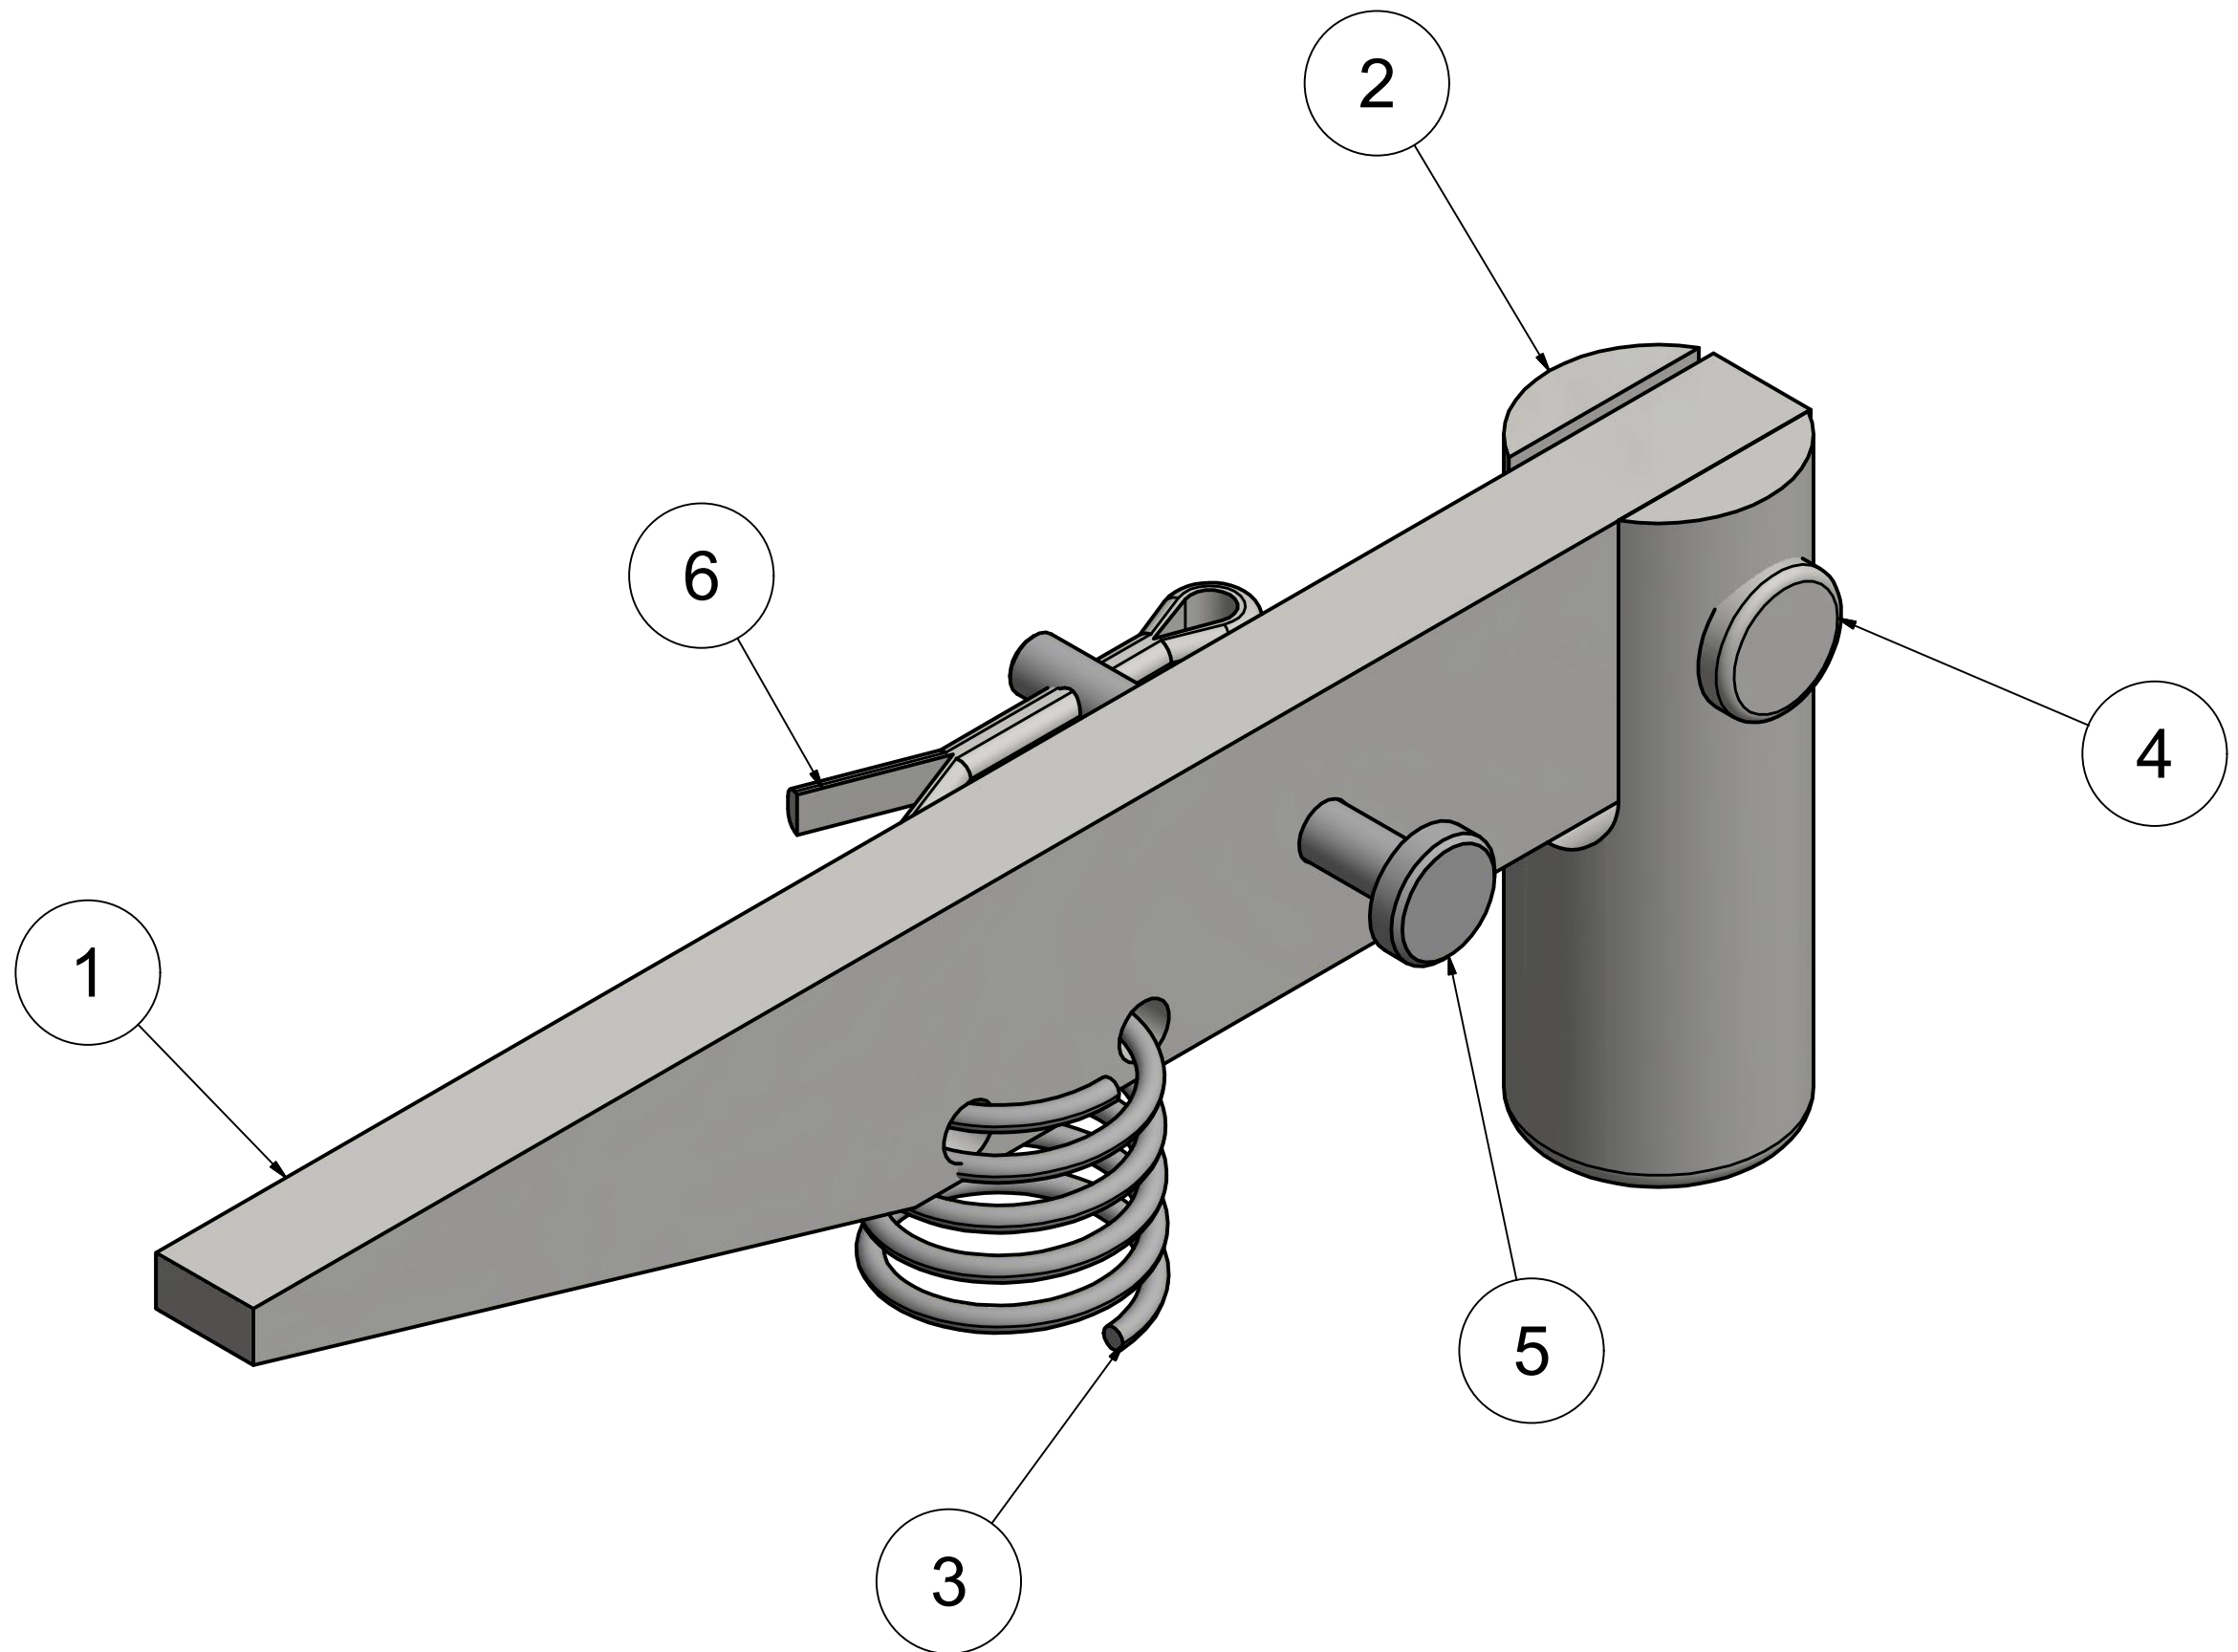

T-345 CRANK ASSEMBLY

SOLD AS A COMPLETE ASSEMBLY
PARTS NOT SOLD SEPARATELY

PARTS LIST

ITEM	QTY	PART NUMBER	DESCRIPTION
1	1	T-108	CRANK ASSEMBLY
2	1	T-112A	ACME TEE
3	1	T-113A	PLAIN TEE
4	1	T-113D	BUSHING
5	1	95647A129	5/16 DELRIN WASHER
6	1	AN960-516	5/16 THIN WASHER
7	1	90949A029	5/16-24 DISTORTED THREAD LOCKNUT
8	4	1440-37PP	3/8 HEAVY DUTY SNAP RING

T-103 LEVER ASSEMBLY

PARTS LIST

ITEM	QTY	PART NUMBER	DESCRIPTION
1	1	T-104	LEVER
2	1	T-105	PLUNGER
3	1	3545	SPRING
4	1	T125S006250	1/8 X 5/8 RIVET
5	1	MS20392-1C25	1/8 X 25/32 CLEVIS PIN
6	1	MS24665-136	1/16 X 1 COTTER PIN

T-541L END ASSEMBLY

NOTE: GREASE HEAD

TOP VIEW (PIN UP)

PARTS LIST

ITEM	QTY	PART NUMBER	DESCRIPTION
1	1	T-116	SPRING
2	1	T-407	PIN
3	1	T-420	BARREL ASSEMBLY
4	1	T-423	BACKUP WASHER
5	1	T-425	HEAD
6	1	T-527	END TUBE
7	1	CPG4-103-B	1/4 X 1.025 GROVED CLEVIS PIN
8	1	AN960-416	1/4 WASHER
9	1	90692A147	3/32 X 3/4 ROLL PIN
10	1	1440-0023PP	1/4 SNAP RING
11	1	T-412A	PIN

T-541R END ASSEMBLY

NOTE: GREASE HEAD

TOP VIEW (PIN UP)

PARTS LIST

ITEM	QTY	PART NUMBER	DESCRIPTION
1	1	T-527	END TUBE
2	1	T-116	SPRING
3	1	T-425	HEAD
4	1	T-423	BACKUP WASHER
5	1	T-407	PIN
6	1	T-420	BARREL ASSEMBLY
7	1	T-412A	PIN
8	1	AN960-416	1/4 WASHER
9	1	90692A147	3/32 X 3/4 ROLL PIN
10	1	CPG4-103-B	1/4 X 1.025 GROOVED CLEVIS PIN
11	1	1440-0023PP	1/4 SNAP RING