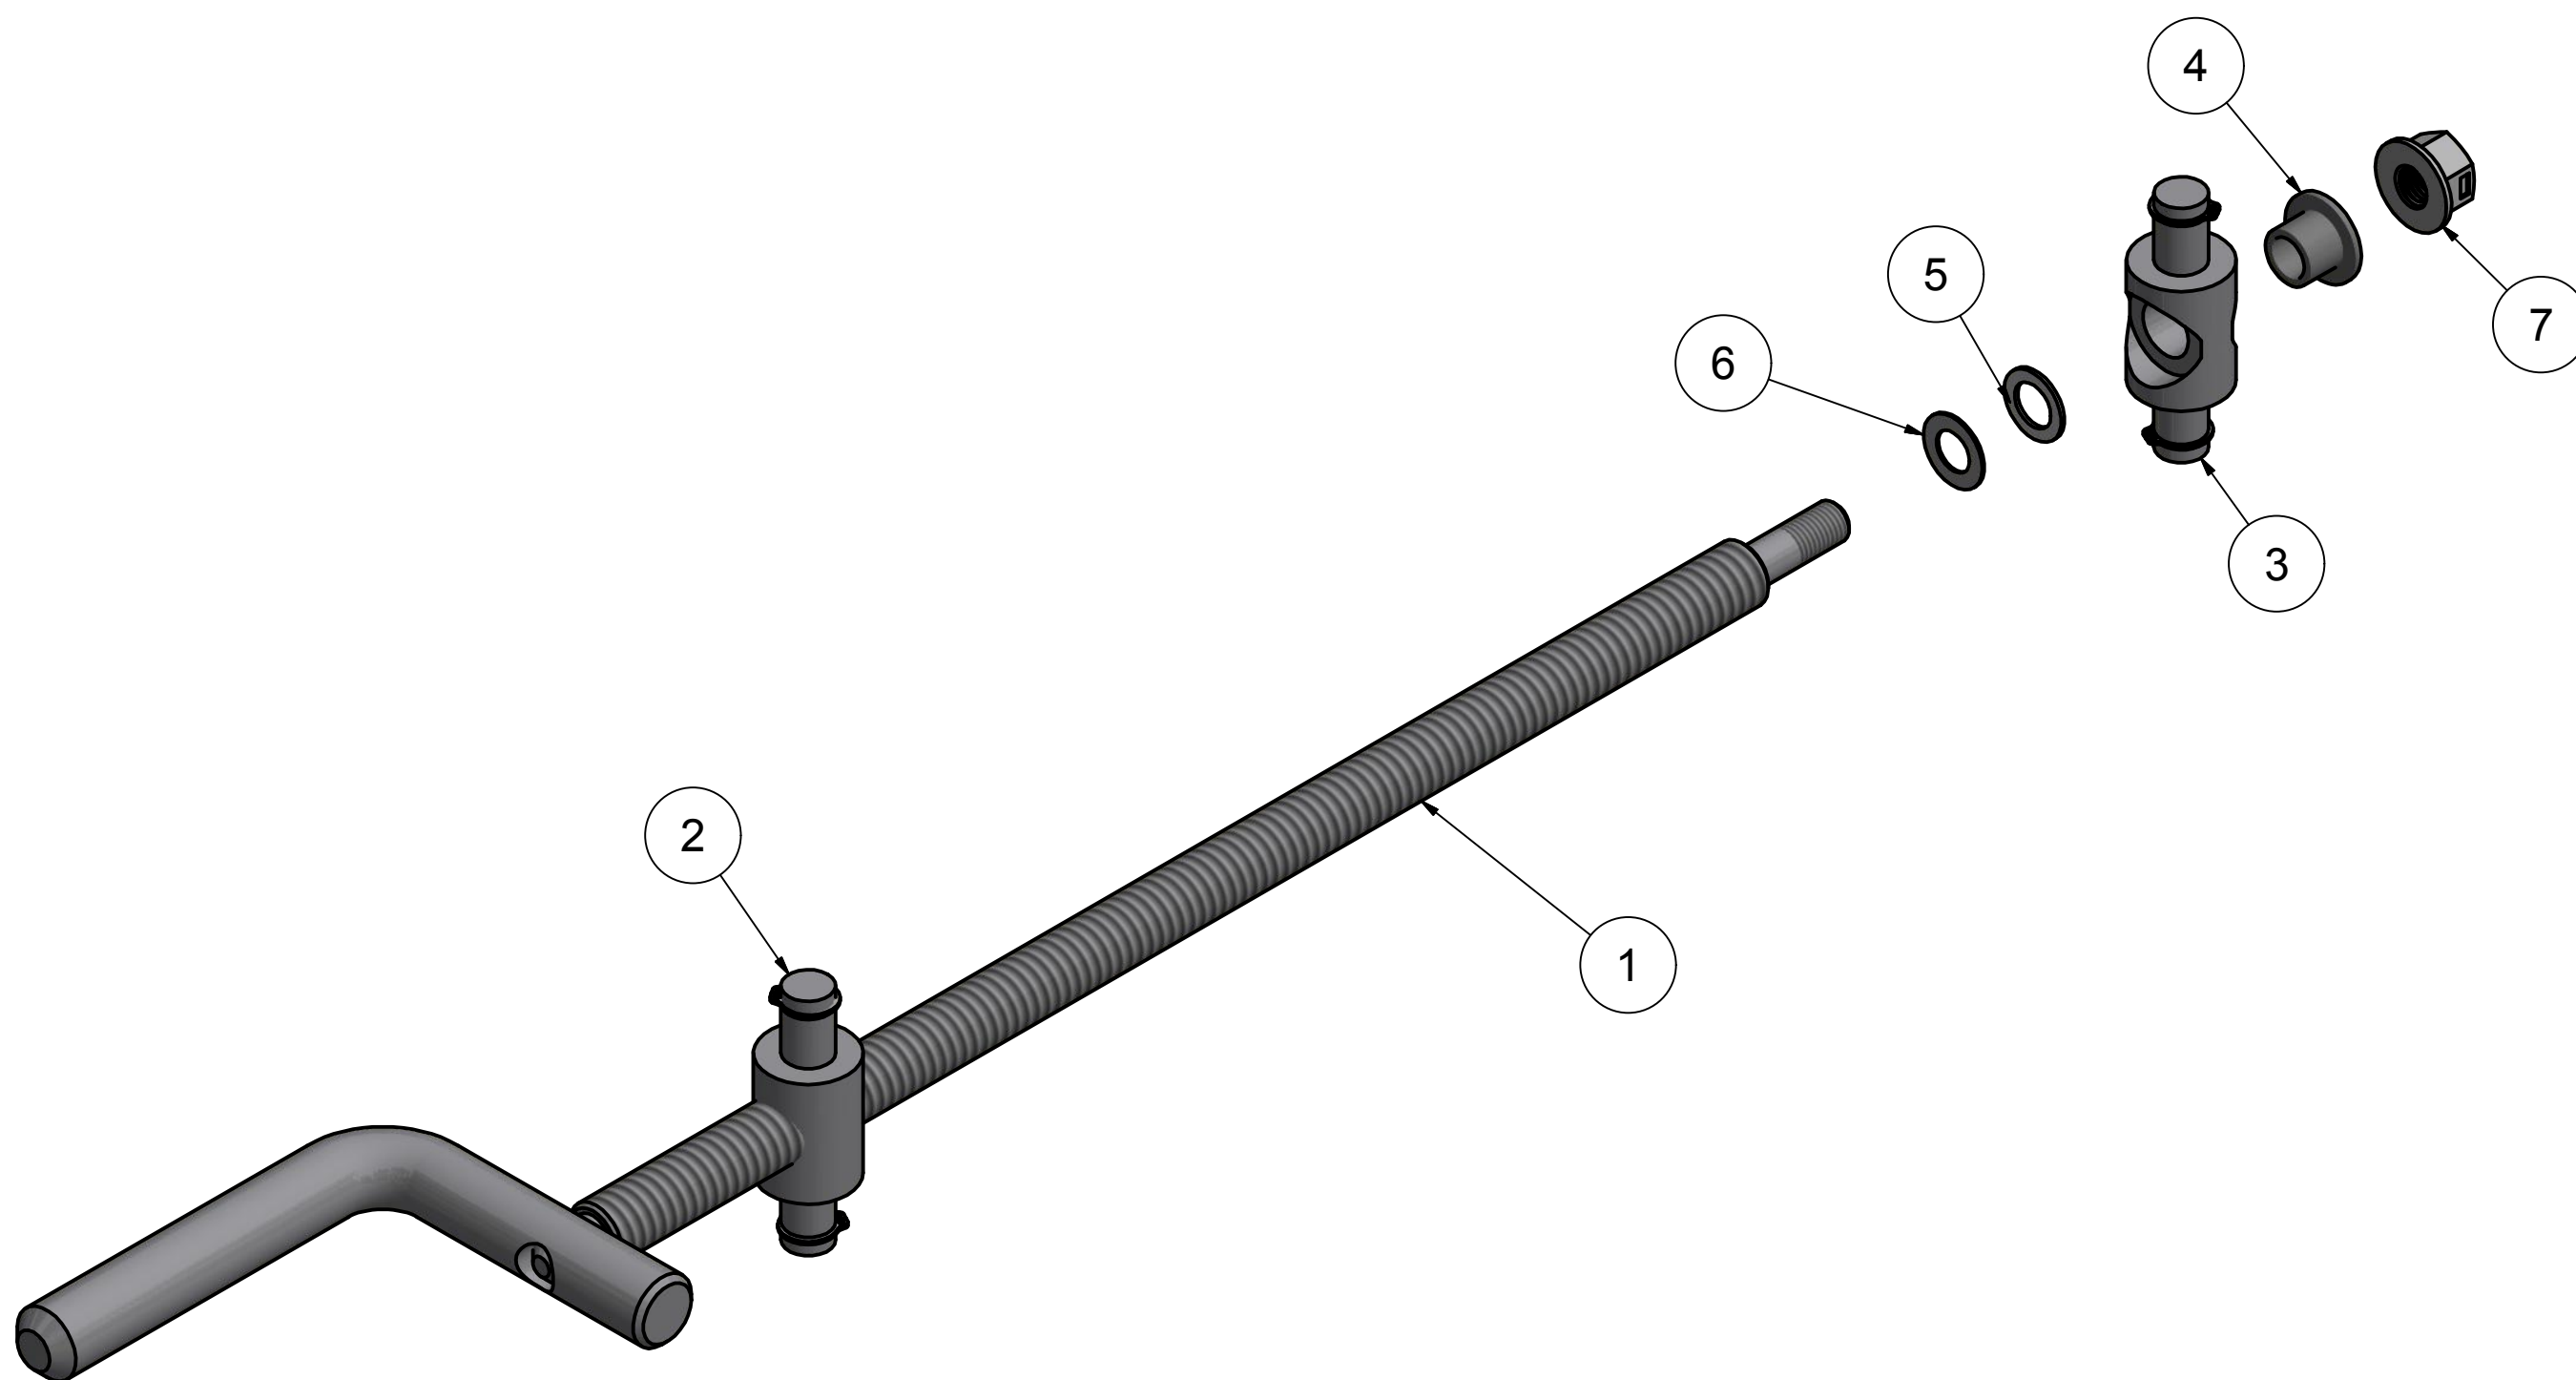

PARTS LIST

ITEM	QTY	PART NUMBER	DESCRIPTION
1	1	TH-600B	FRAME ASSEMBLY
2	1	TH-641L	LEFT END ASSEMBLY
3	1	TH-641R	RIGHT END ASSEMBLY
4	1	T-345	CRANK ASSEMBLY
5	8	T-609	STRAP
6	4	92018A210	1/4-20 FLANGE NUT
7	4	91306A280	1/4-20 X 1 1/4 BHCS
8	2	92018A430	3/8-16 FLANGE LOCKNUT
9	2	92949A633	3/8-16 X 2 1/4 BHCS S.S.

TH-641 END ASSEMBLY

PARTS LIST

ITEM	QTY	PART NUMBER	DESCRIPTION
1	1	T-116	SPRING
2	1	T-425	HEAD
3	1	T-412	PIN
4	1	T-423	BACKUP WASHER
5	1	T-407	PIN
6	1	TH-627	END TUBE
7	1	97855A140	3/32 X 3/4 ROLL PIN
8	1	1440-25PP	1/4 SNAP RING
9	1	CPG4-103-B	1/4 X 1.025 GROVED CLEVIS PIN
10	1	T-420	BARREL ASSEMBLY
45	1	AN960-416	1/4 WASHER

T-345 CRANK ASSEMBLY

SOLD AS A COMPLETE ASSEMBLY
PARTS NOT SOLD SEPARATELY

PARTS LIST

ITEM	QTY	PART NUMBER	DESCRIPTION
1	1	T-108	CRANK ASSEMBLY
2	1	T-112A	ACME TEE
3	1	T-113A	PLAIN TEE
4	1	T-113D	BUSHING
5	1	95647A129	5/16 DELRIN WASHER
6	1	AN960-516	5/16 THIN WASHER
7	1	90949A029	5/16-24 DISTORTED THREAD LOCKNUT
8	4	1440-0037PP	3/8 HEAVY DUTY SNAP RING