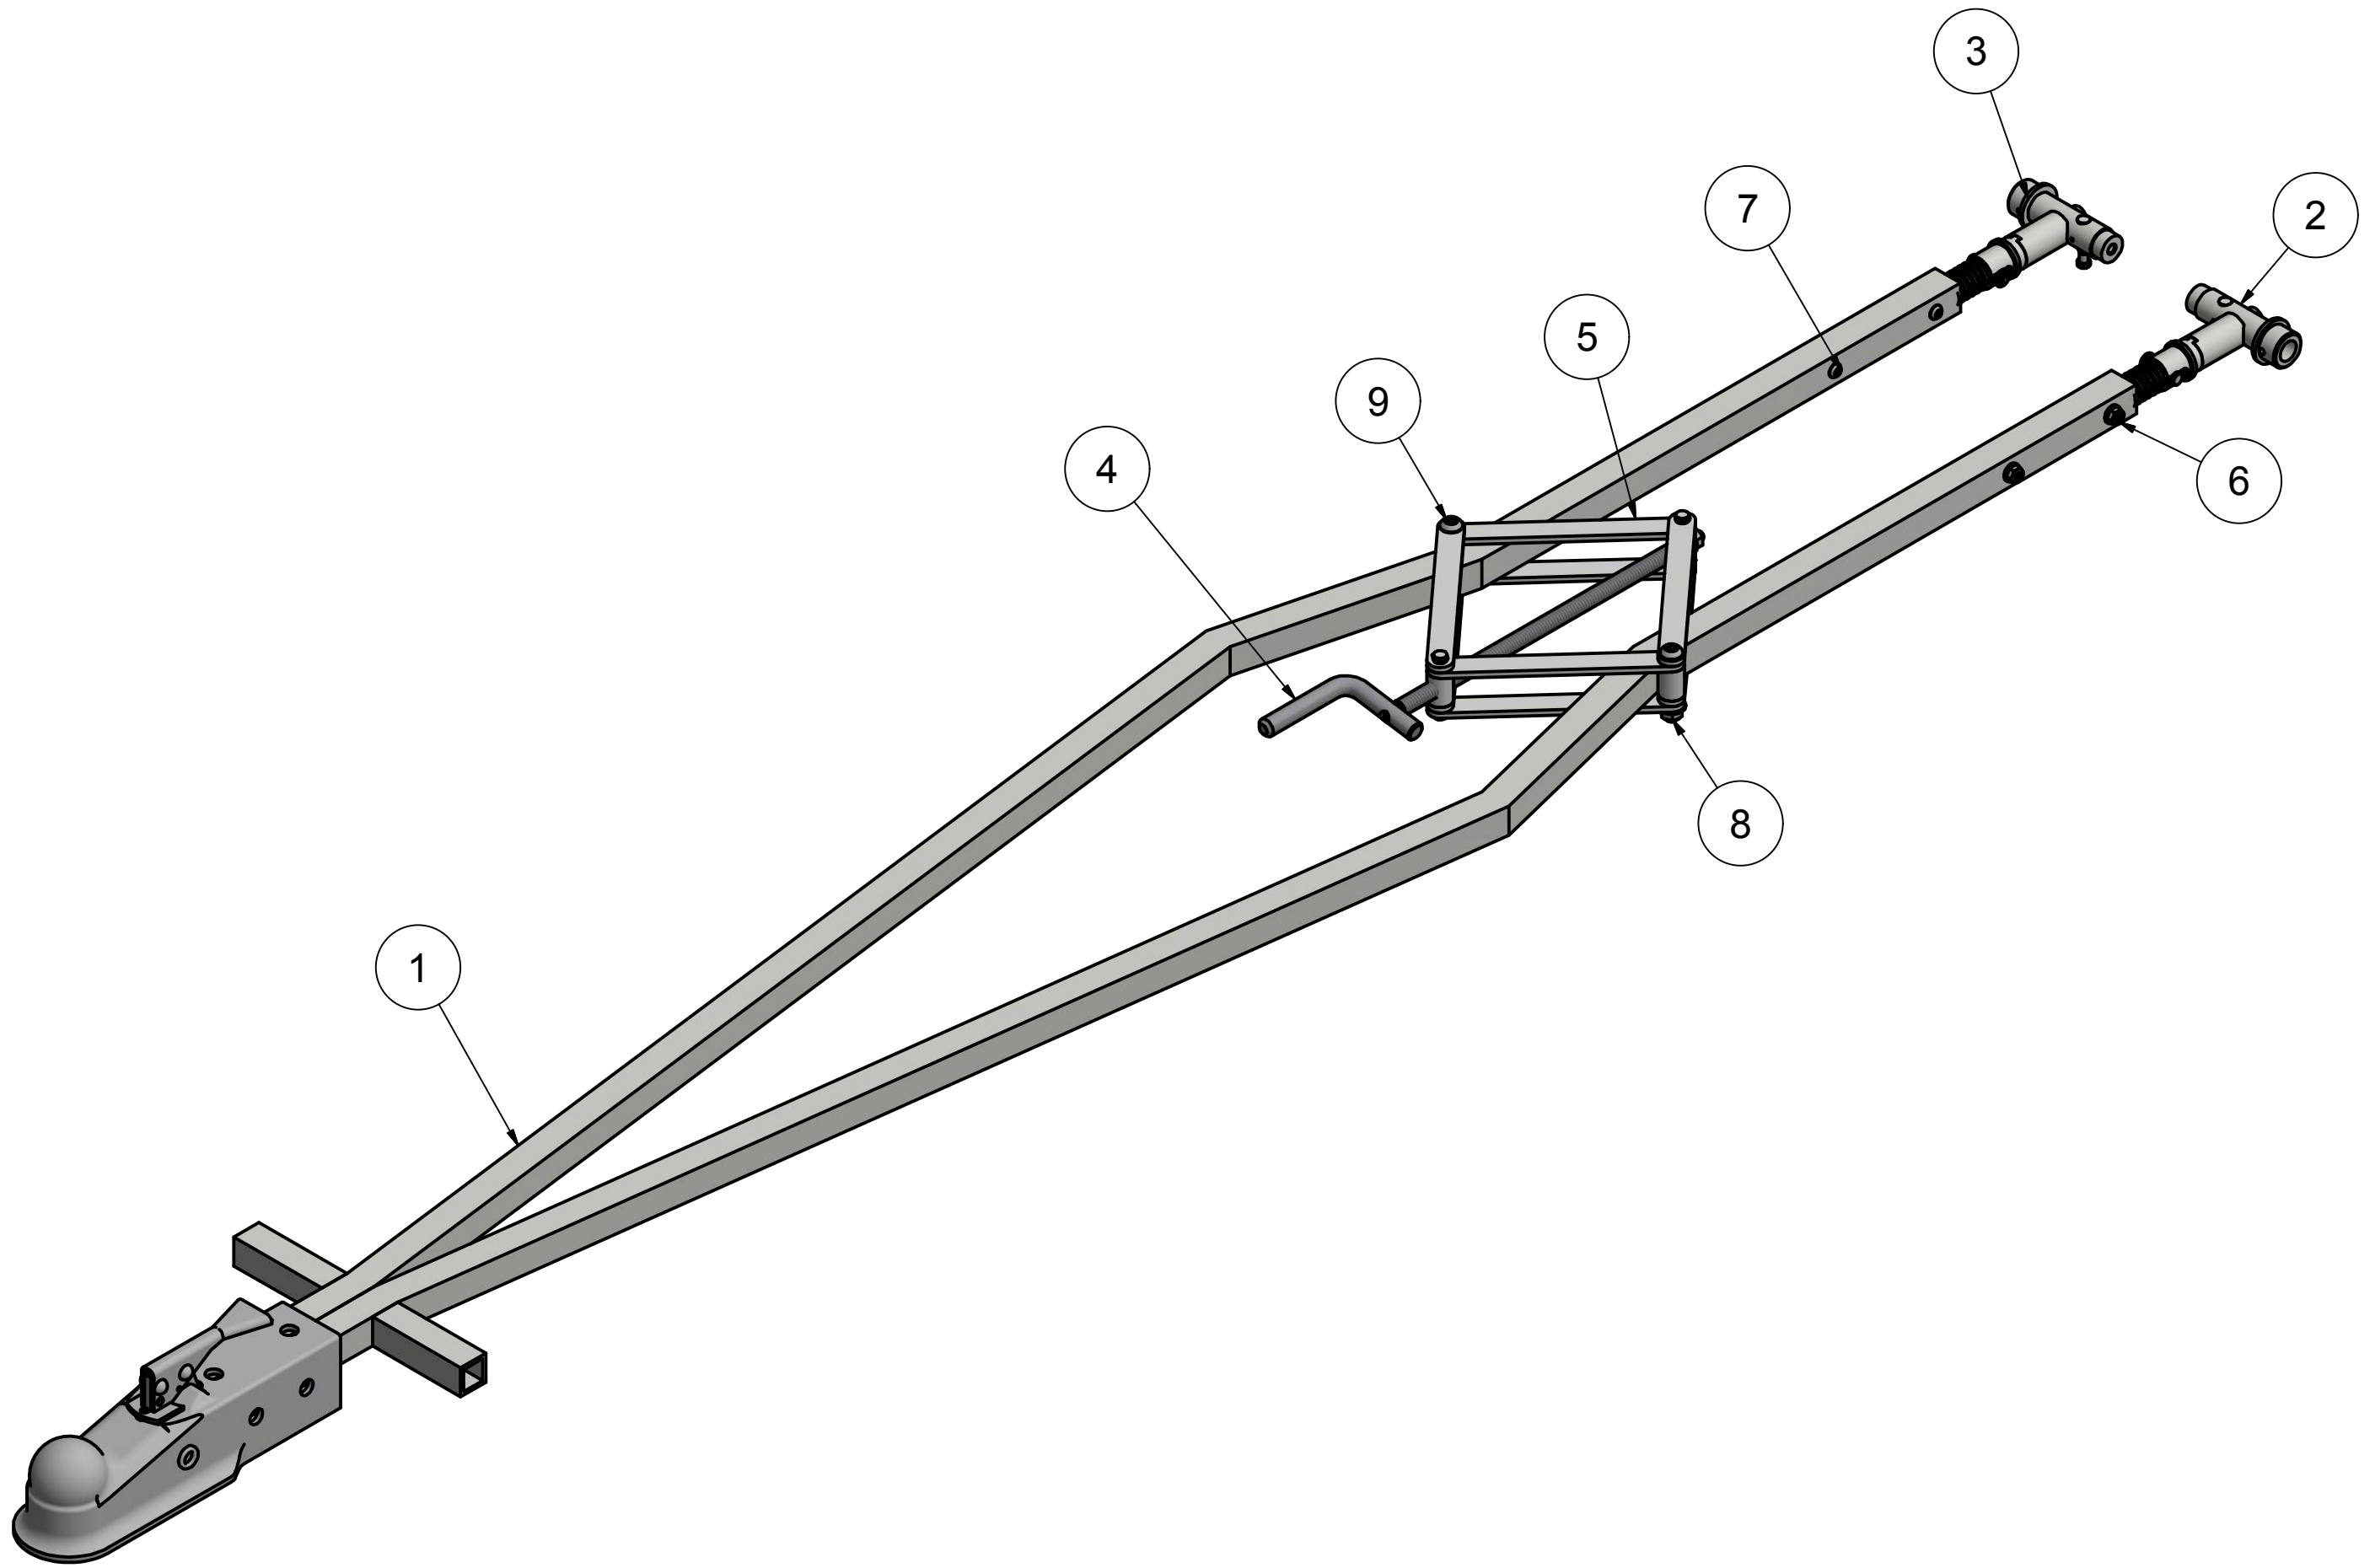

BRACKETT AIRCRAFT COMPANY INC.

www.brackettaircraft.com

TH-6B UNIVERSAL TOW BAR

USE ON: GA AVIATION UNDER 4,000 LBS.

GTOW: 4,000 LBS.

LENGTH: 7'

COLOR: ORANGE

SHIPPING: 4" X 12" X 85" @ 23 LBS.

PARTS LIST

ITEM	QTY	PART NUMBER	DESCRIPTION
1	1	TH-600B	FRAME ASSEMBLY
2	1	TH-641L	LEFT END ASSEMBLY
3	1	TH-641R	RIGHT END ASSEMBLY
4	1	T-345	CRANK ASSEMBLY
5	8	T-609	STRAP
6	4	92018A210	1/4-20 FLANGE NUT
7	4	91306A280	1/4-20 X 1 1/4 BHCS
8	2	92018A430	3/8-16 FLANGE LOCKNUT
9	2	92949A633	3/8-16 X 2 1/4 BHCS S.S.

TH-641 END ASSEMBLY

PARTS LIST

ITEM	QTY	PART NUMBER	DESCRIPTION
1	1	T-116	SPRING
2	1	T-425	HEAD
3	1	T-412	PIN
4	1	T-423	BACKUP WASHER
5	1	T-407	PIN
6	1	TH-627	END TUBE
7	1	97855A140	3/32 X 3/4 ROLL PIN
8	1	1440-25PP	1/4 SNAP RING
9	1	CPG4-103-B	1/4 X 1.025 GROVED CLEVIS PIN
10	1	T-420	BARREL ASSEMBLY
45	1	AN960-416	1/4 WASHER

T-345 CRANK ASSEMBLY

SOLD AS A COMPLETE ASSEMBLY
PARTS NOT SOLD SEPARATELY

PARTS LIST

ITEM	QTY	PART NUMBER	DESCRIPTION
1	1	T-108	CRANK ASSEMBLY
2	1	T-112A	ACME TEE
3	1	T-113A	PLAIN TEE
4	1	T-113D	BUSHING
5	1	95647A129	5/16 DELRIN WASHER
6	1	AN960-516	5/16 THIN WASHER
7	1	90949A029	5/16-24 DISTORTED THREAD LOCKNUT
8	4	1440-0037PP	3/8 HEAVY DUTY SNAP RING