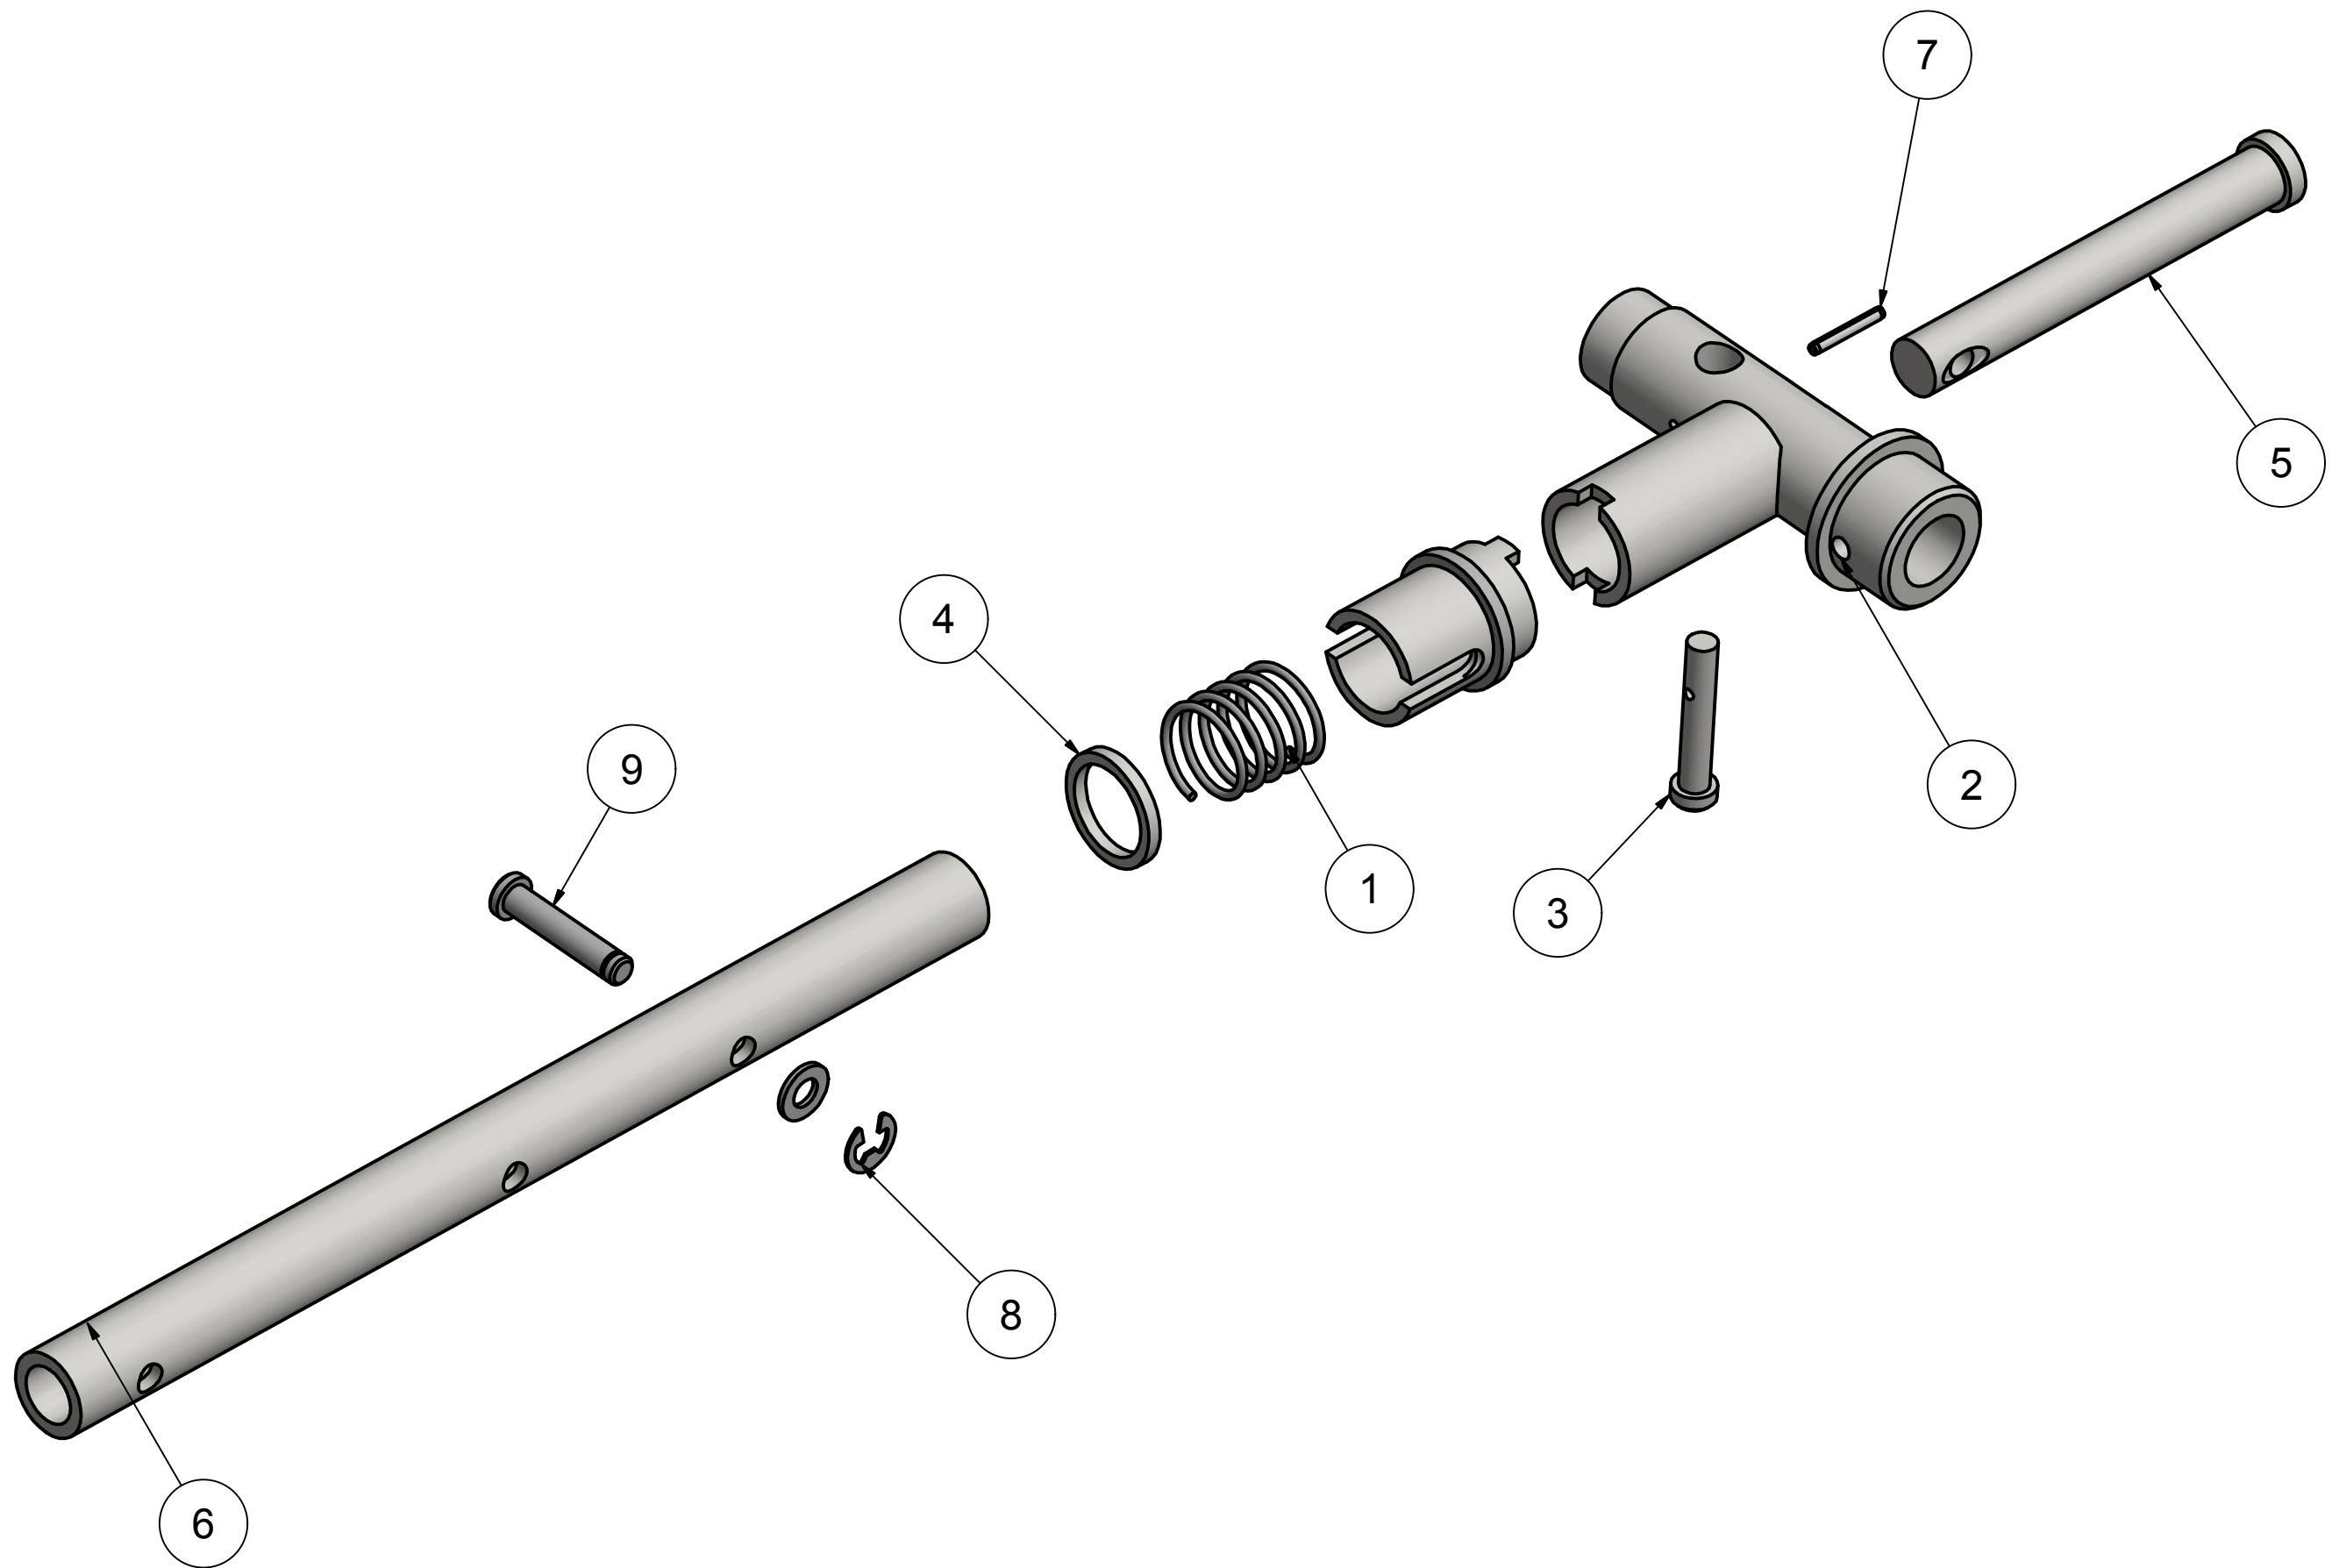

BRACKETT AIRCRAFT COMPANY INC.

www.brackettaircraft.com

TH-6B UNIVERSAL TOW BAR

USE ON: GA AVIATION UNDER 4,000 LBS.

GTOW: 4,000 LBS.

LENGTH: 7'

COLOR: ORANGE

SHIPPING: 4" X 12" X 85" @ 23 LBS.

PARTS LIST

ITEM	QTY	PART NUMBER	DESCRIPTION
1	1	TH-600B	FRAME ASSEMBLY
2	1	TH-641L	LEFT END ASSEMBLY
3	1	TH-641R	RIGHT END ASSEMBLY
4	1	T-345	CRANK ASSEMBLY
5	8	T-609	STRAP
6	4	92018A210	1/4-20 FLANGE NUT
7	4	91306A280	1/4-20 X 1 1/4 BHCS
8	2	92018A430	3/8-16 FLANGE LOCKNUT
9	2	92949A633	3/8-16 X 2 1/4 BHCS S.S.

TH-641 END ASSEMBLY

PARTS LIST

ITEM	QTY	PART NUMBER	DESCRIPTION
1	1	T-116	SPRING
2	1	T-425	HEAD
3	1	T-412	PIN
4	1	T-423	BACKUP WASHER
5	1	T-407	PIN
6	1	TH-627	END TUBE
7	1	97855A140	3/32 X 3/4 ROLL PIN
8	1	1440-25PP	1/4 SNAP RING
9	1	CPG4-103-B	1/4 X 1.025 GROVED CLEVIS PIN
10	1	T-420	BARREL ASSEMBLY
45	1	AN960-416	1/4 WASHER

T-345 CRANK ASSEMBLY

SOLD AS A COMPLETE ASSEMBLY
PARTS NOT SOLD SEPARATELY

PARTS LIST

ITEM	QTY	PART NUMBER	DESCRIPTION
1	1	T-108	CRANK ASSEMBLY
2	1	T-112A	ACME TEE
3	1	T-113A	PLAIN TEE
4	1	T-113D	BUSHING
5	1	95647A129	5/16 DELRIN WASHER
6	1	AN960-516	5/16 THIN WASHER
7	1	90949A029	5/16-24 DISTORTED THREAD LOCKNUT
8	4	1440-0037PP	3/8 HEAVY DUTY SNAP RING