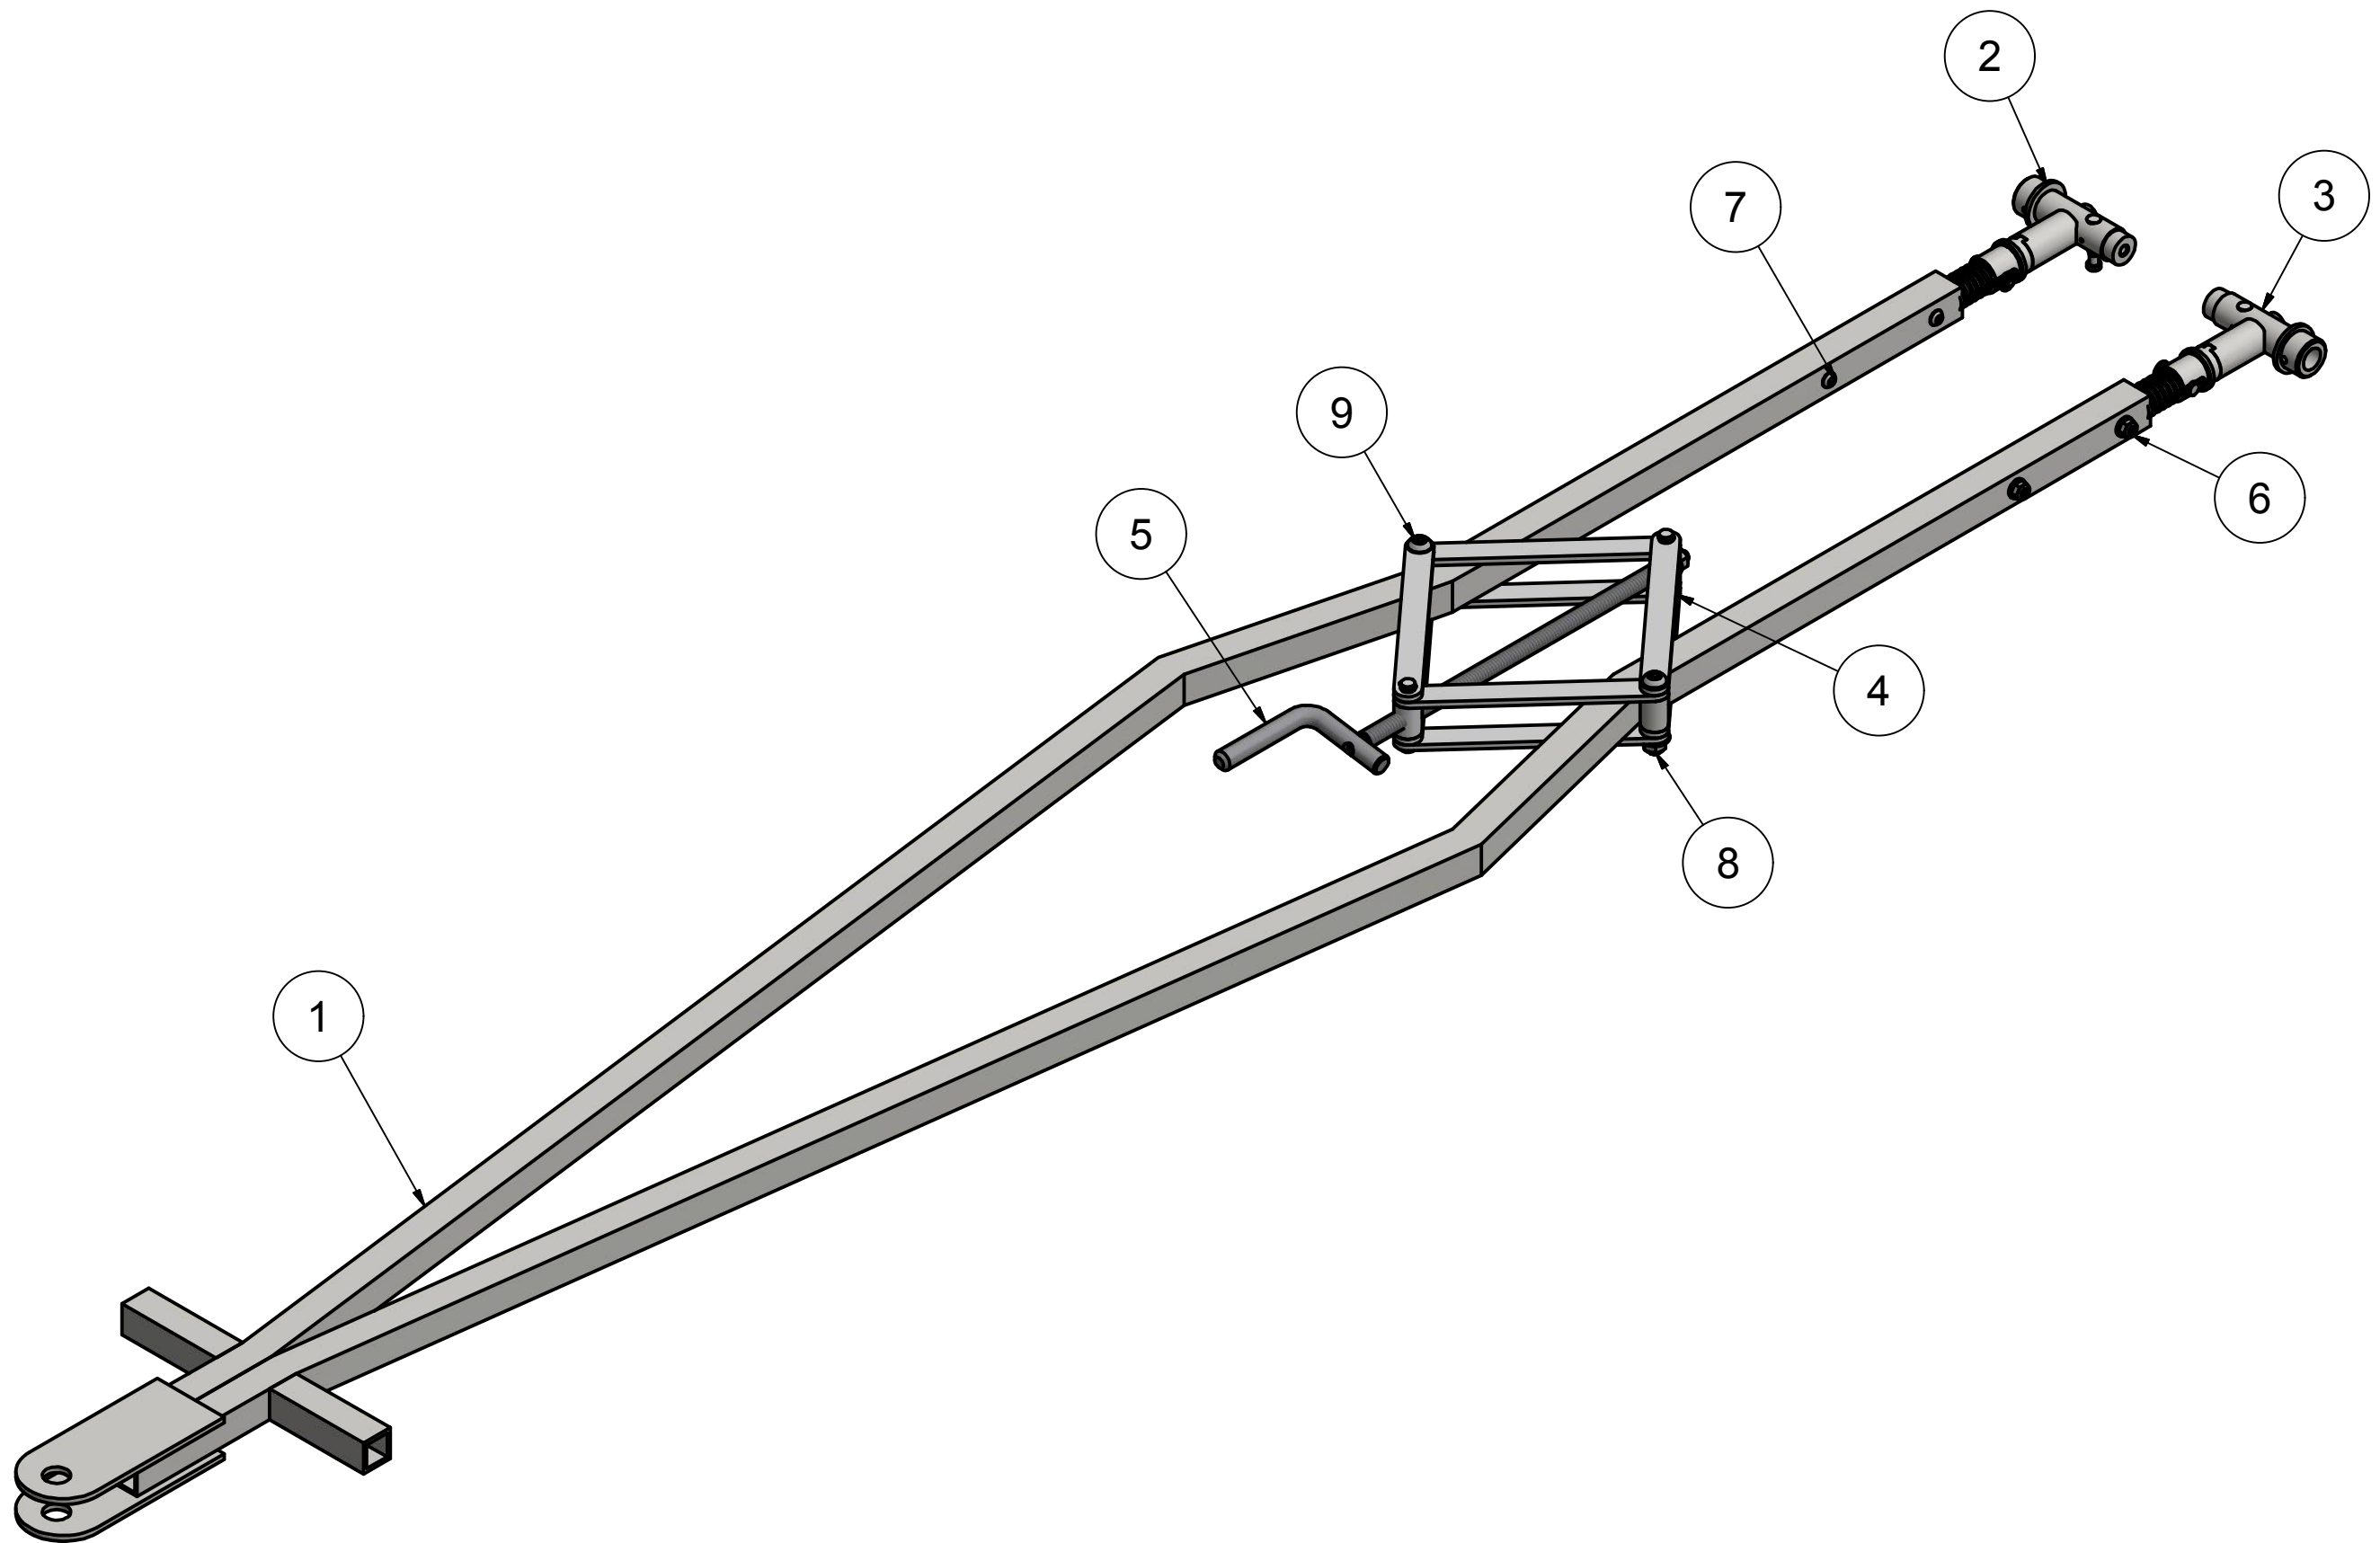

BRACKETT AIRCRAFT COMPANY INC.

www.brackettaircraft.com

TH-6C UNIVERSAL TOW BAR

USE ON: GA AVIATION UNDER 4,000 LBS.

GTOW: 4,000 LBS.

LENGTH: 7'

COLOR: ORANGE

SHIPPING: 4" X 12" X 85" @ 23 LBS.

PARTS LIST

ITEM	QTY	PART NUMBER	DESCRIPTION
1	1	TH-600C	FRAME ASSEMBLY
2	1	TH-641R	RIGHT END ASSEMBLY
3	1	TH-641L	LEFT END ASSEMBLY
4	8	T-609	STRAP
5	1	T-345	CRANK ASSEMBLY
6	4	92018A210	1/4-20 FLANGE NUT
7	4	91306A280	1/4-20 X 1 1/4 BHCS
8	2	92018A430	3/8-16 FLANGE LOCKNUT
9	2	92949A633	3/8-16 X 2 1/4 BHCS S.S.

TH-641 END ASSEMBLY

PARTS LIST

ITEM	QTY	PART NUMBER	DESCRIPTION
1	1	T-116	SPRING
2	1	T-425	HEAD
3	1	T-412	PIN
4	1	T-423	BACKUP WASHER
5	1	T-407	PIN
6	1	TH-627	END TUBE
7	1	97855A140	3/32 X 3/4 ROLL PIN
8	1	1440-25PP	1/4 SNAP RING
9	1	CPG4-103-B	1/4 X 1.025 GROVED CLEVIS PIN
10	1	T-420	BARREL ASSEMBLY
45	1	AN960-416	1/4 WASHER

T-345 CRANK ASSEMBLY

SOLD AS A COMPLETE ASSEMBLY
PARTS NOT SOLD SEPARATELY

PARTS LIST

ITEM	QTY	PART NUMBER	DESCRIPTION
1	1	T-108	CRANK ASSEMBLY
2	1	T-112A	ACME TEE
3	1	T-113A	PLAIN TEE
4	1	T-113D	BUSHING
5	1	95647A129	5/16 DELRIN WASHER
6	1	AN960-516	5/16 THIN WASHER
7	1	90949A029	5/16-24 DISTORTED THREAD LOCKNUT
8	4	1440-0037PP	3/8 HEAVY DUTY SNAP RING