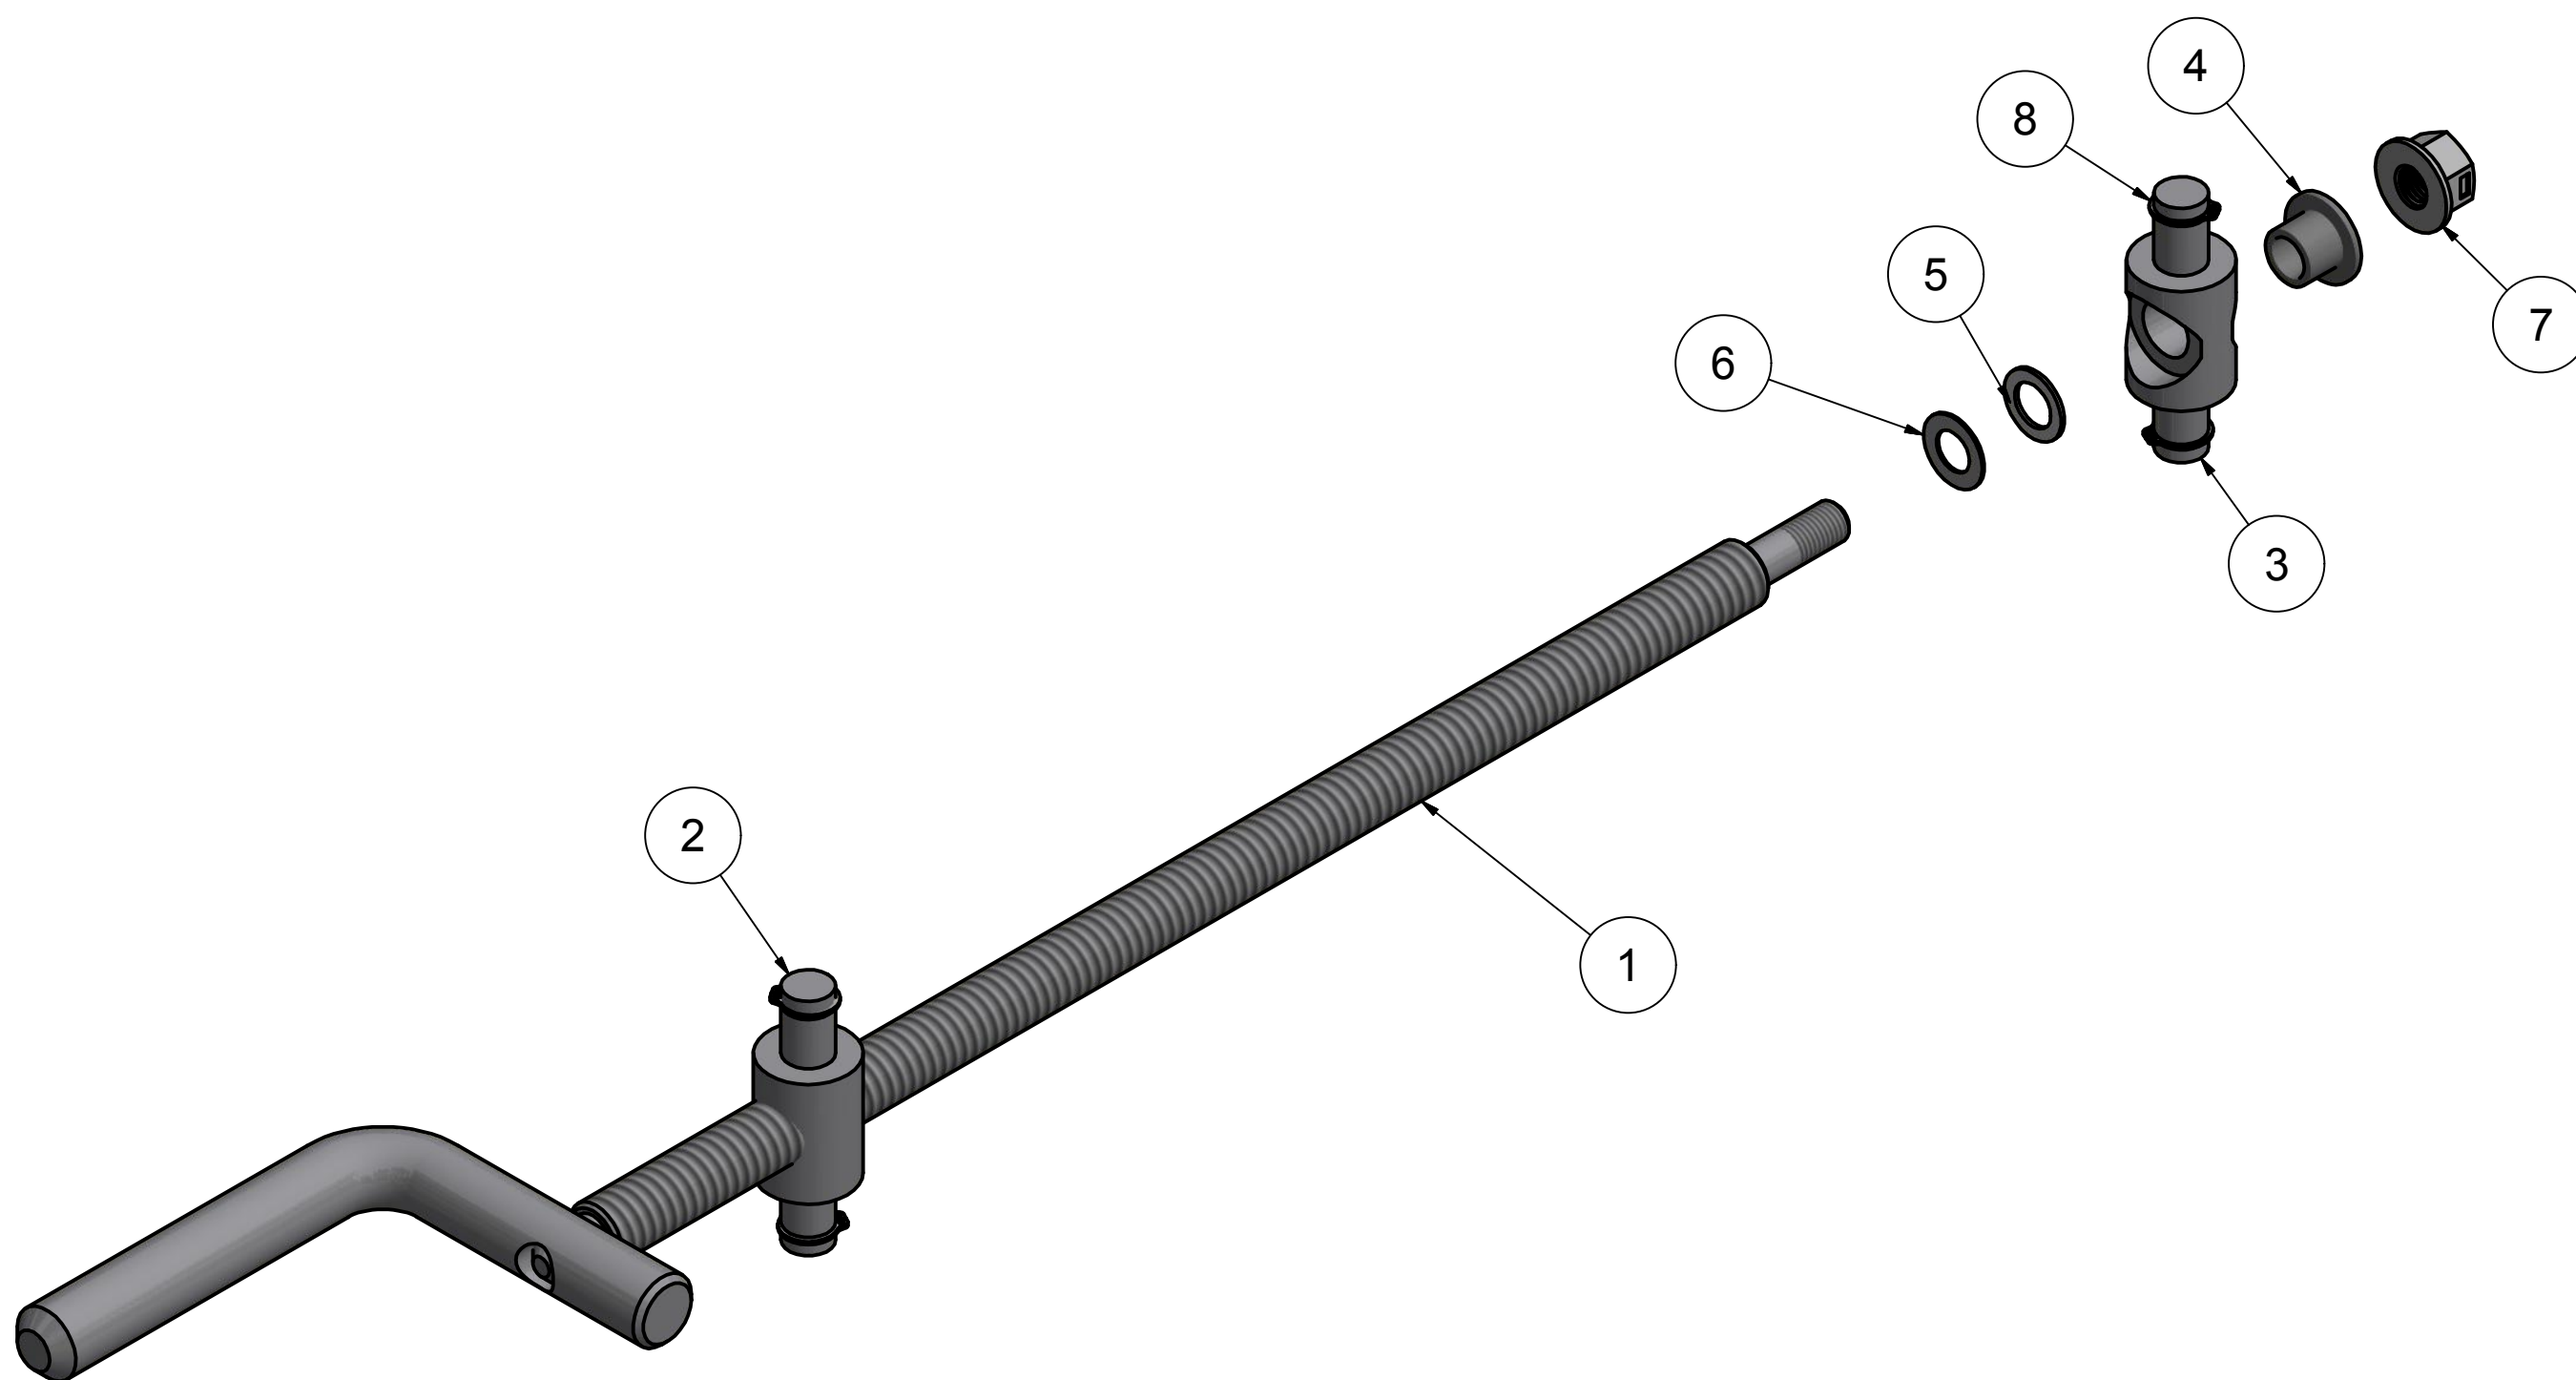

PARTS LIST

ITEM	QTY	PART NUMBER	DESCRIPTION
1	1	TH-600C	FRAME ASSEMBLY
2	1	TH-641R	RIGHT END ASSEMBLY
3	1	TH-641L	LEFT END ASSEMBLY
4	8	T-609	STRAP
5	1	T-345	CRANK ASSEMBLY
6	4	92018A210	1/4-20 FLANGE NUT
7	4	91306A280	1/4-20 X 1 1/4 BHCS
8	2	92018A430	3/8-16 FLANGE LOCKNUT
9	2	92949A633	3/8-16 X 2 1/4 BHCS S.S.

TH-641 END ASSEMBLY

PARTS LIST

ITEM	QTY	PART NUMBER	DESCRIPTION
1	1	T-116	SPRING
2	1	T-425	HEAD
3	1	T-412	PIN
4	1	T-423	BACKUP WASHER
5	1	T-407	PIN
6	1	TH-627	END TUBE
7	1	97855A140	3/32 X 3/4 ROLL PIN
8	1	1440-25PP	1/4 SNAP RING
9	1	CPG4-103-B	1/4 X 1.025 GROVED CLEVIS PIN
10	1	T-420	BARREL ASSEMBLY
45	1	AN960-416	1/4 WASHER

T-345 CRANK ASSEMBLY

SOLD AS A COMPLETE ASSEMBLY
PARTS NOT SOLD SEPARATELY

PARTS LIST

ITEM	QTY	PART NUMBER	DESCRIPTION
1	1	T-108	CRANK ASSEMBLY
2	1	T-112A	ACME TEE
3	1	T-113A	PLAIN TEE
4	1	T-113D	BUSHING
5	1	95647A129	5/16 DELRIN WASHER
6	1	AN960-516	5/16 THIN WASHER
7	1	90949A029	5/16-24 DISTORTED THREAD LOCKNUT
8	4	1440-0037PP	3/8 HEAVY DUTY SNAP RING