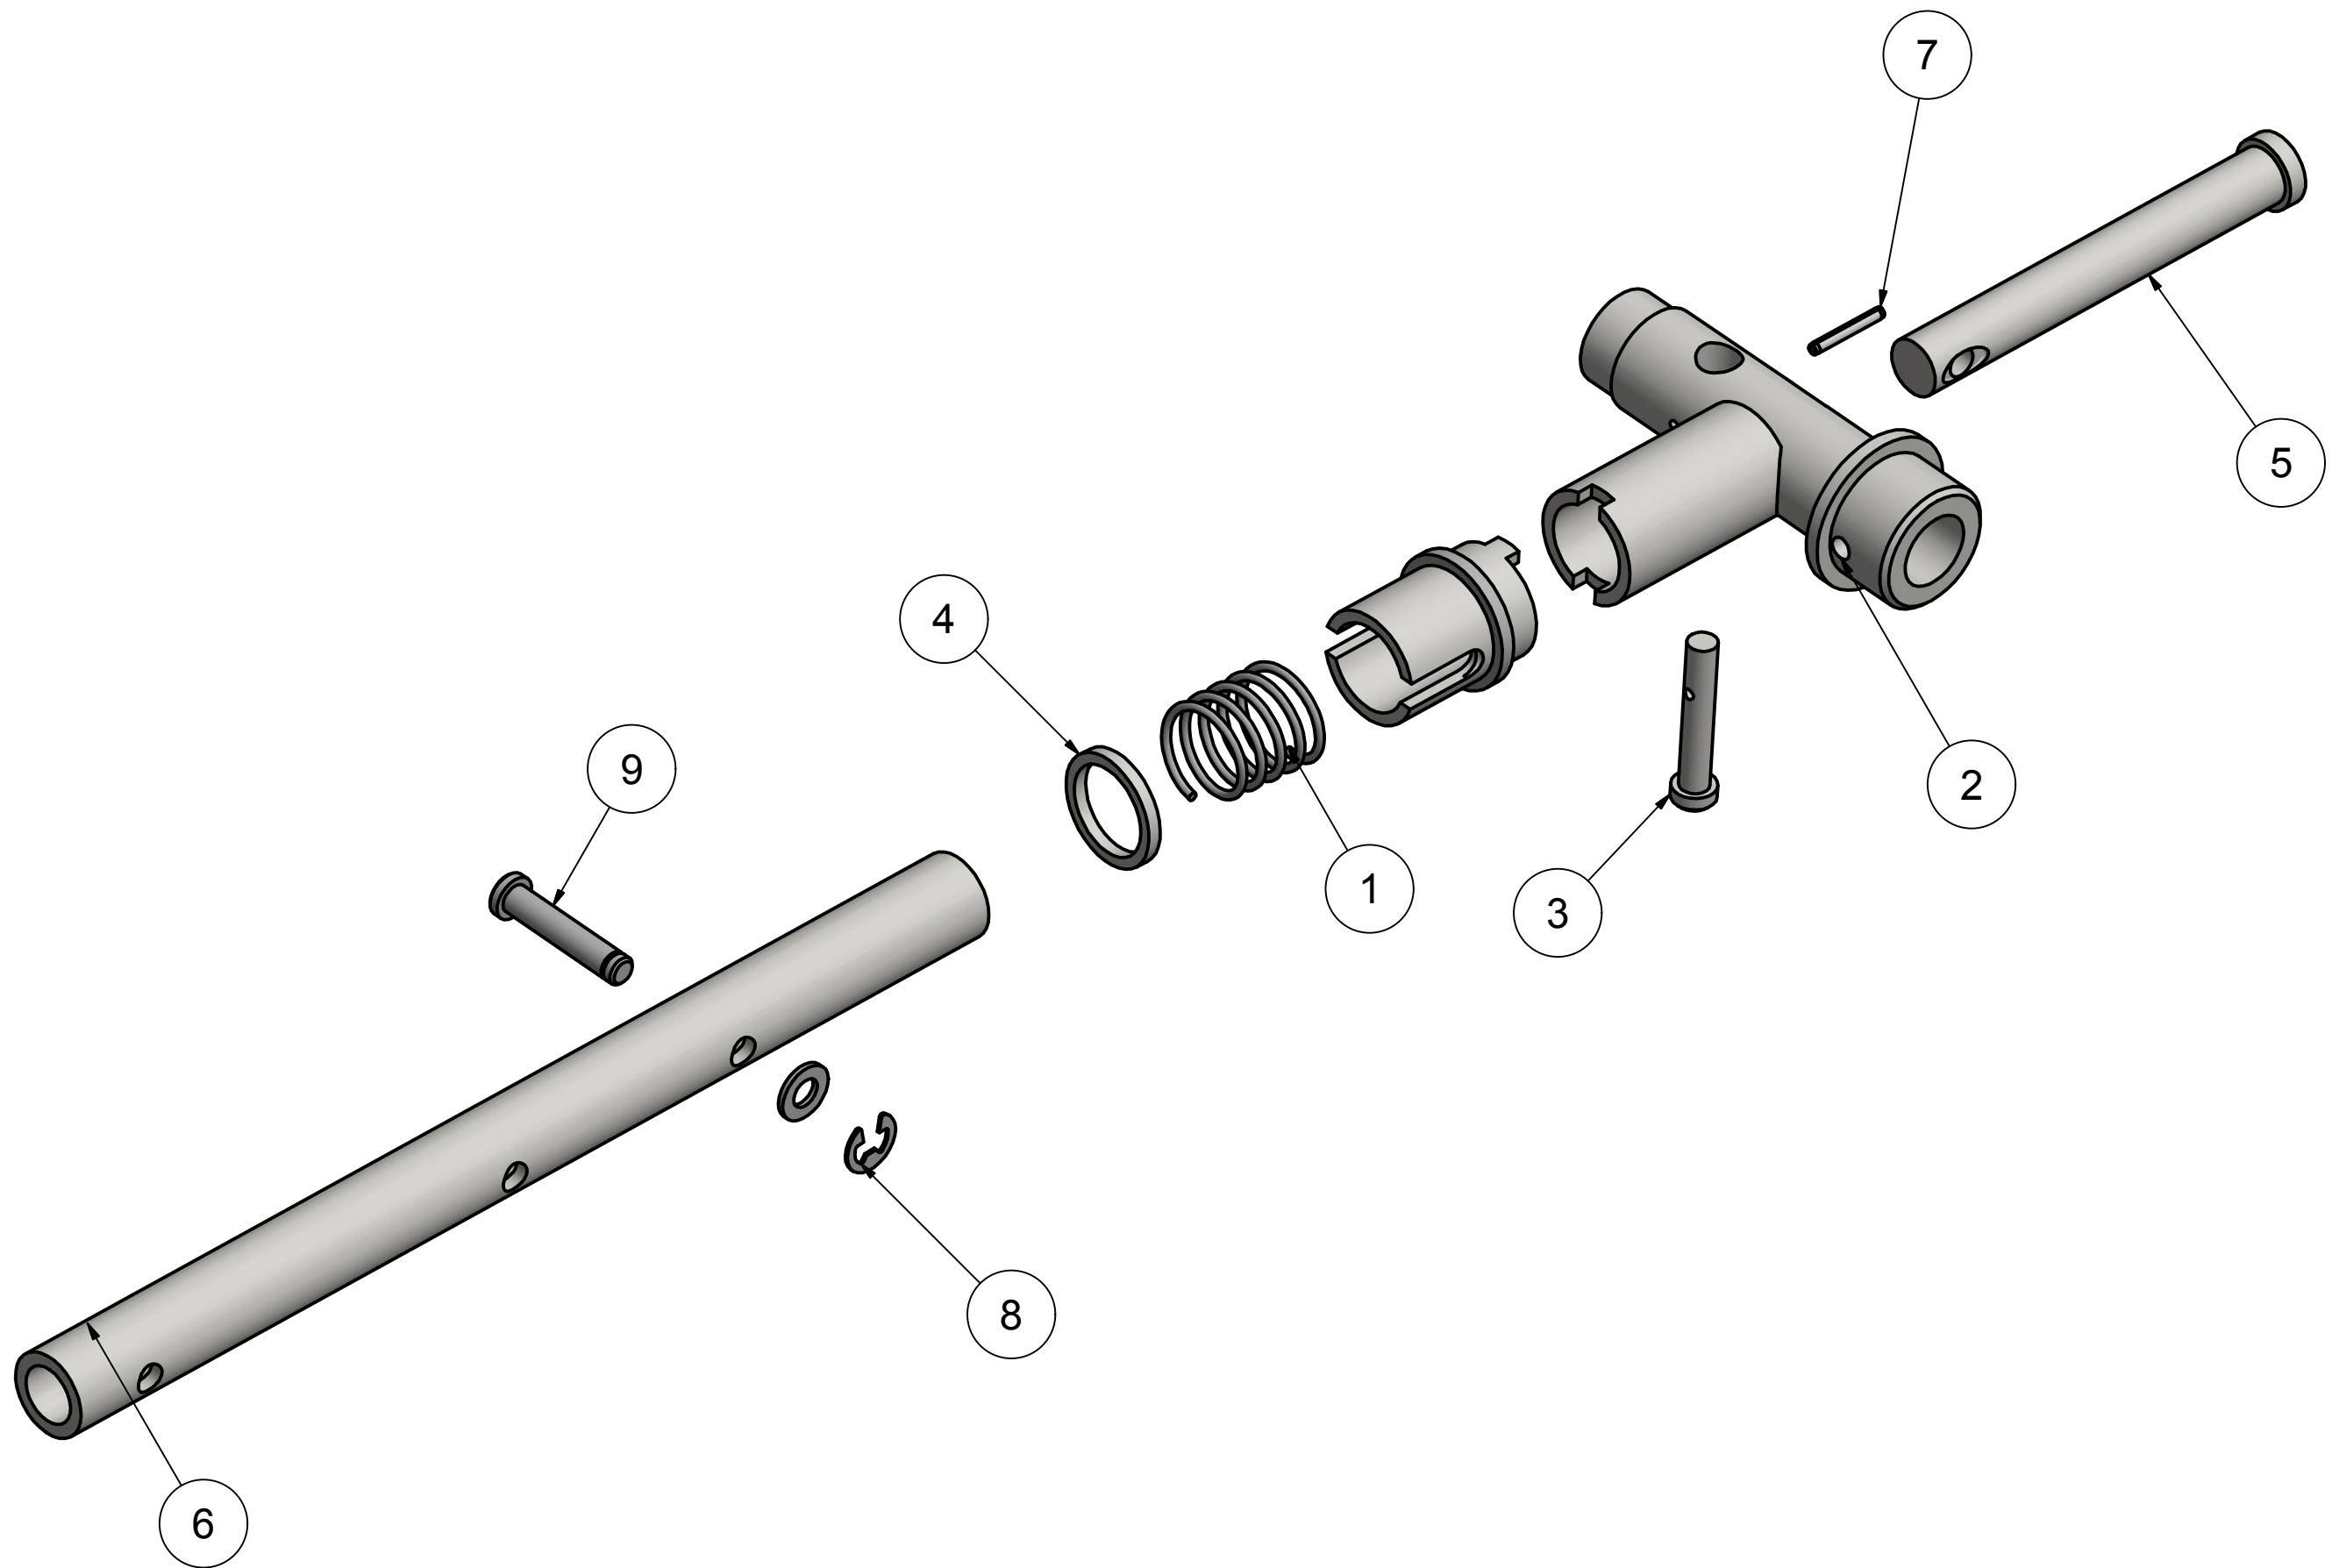

BRACKETT AIRCRAFT COMPANY INC.

www.brackettaircraft.com

TH-6C UNIVERSAL TOW BAR

USE ON: GA AVIATION UNDER 4,000 LBS.

GTOW: 4,000 LBS.

LENGTH: 7'

COLOR: ORANGE

SHIPPING: 4" X 12" X 85" @ 23 LBS.

PARTS LIST

ITEM	QTY	PART NUMBER	DESCRIPTION
1	1	TH-600C	FRAME ASSEMBLY
2	1	TH-641R	RIGHT END ASSEMBLY
3	1	TH-641L	LEFT END ASSEMBLY
4	8	T-609	STRAP
5	1	T-345	CRANK ASSEMBLY
6	4	92018A210	1/4-20 FLANGE NUT
7	4	91306A280	1/4-20 X 1 1/4 BHCS
8	2	92018A430	3/8-16 FLANGE LOCKNUT
9	2	92949A633	3/8-16 X 2 1/4 BHCS S.S.

TH-641 END ASSEMBLY

PARTS LIST

ITEM	QTY	PART NUMBER	DESCRIPTION
1	1	T-116	SPRING
2	1	T-425	HEAD
3	1	T-412	PIN
4	1	T-423	BACKUP WASHER
5	1	T-407	PIN
6	1	TH-627	END TUBE
7	1	97855A140	3/32 X 3/4 ROLL PIN
8	1	1440-25PP	1/4 SNAP RING
9	1	CPG4-103-B	1/4 X 1.025 GROVED CLEVIS PIN
10	1	T-420	BARREL ASSEMBLY
45	1	AN960-416	1/4 WASHER

T-345 CRANK ASSEMBLY

SOLD AS A COMPLETE ASSEMBLY
PARTS NOT SOLD SEPARATELY

PARTS LIST

ITEM	QTY	PART NUMBER	DESCRIPTION
1	1	T-108	CRANK ASSEMBLY
2	1	T-112A	ACME TEE
3	1	T-113A	PLAIN TEE
4	1	T-113D	BUSHING
5	1	95647A129	5/16 DELRIN WASHER
6	1	AN960-516	5/16 THIN WASHER
7	1	90949A029	5/16-24 DISTORTED THREAD LOCKNUT
8	4	1440-0037PP	3/8 HEAVY DUTY SNAP RING