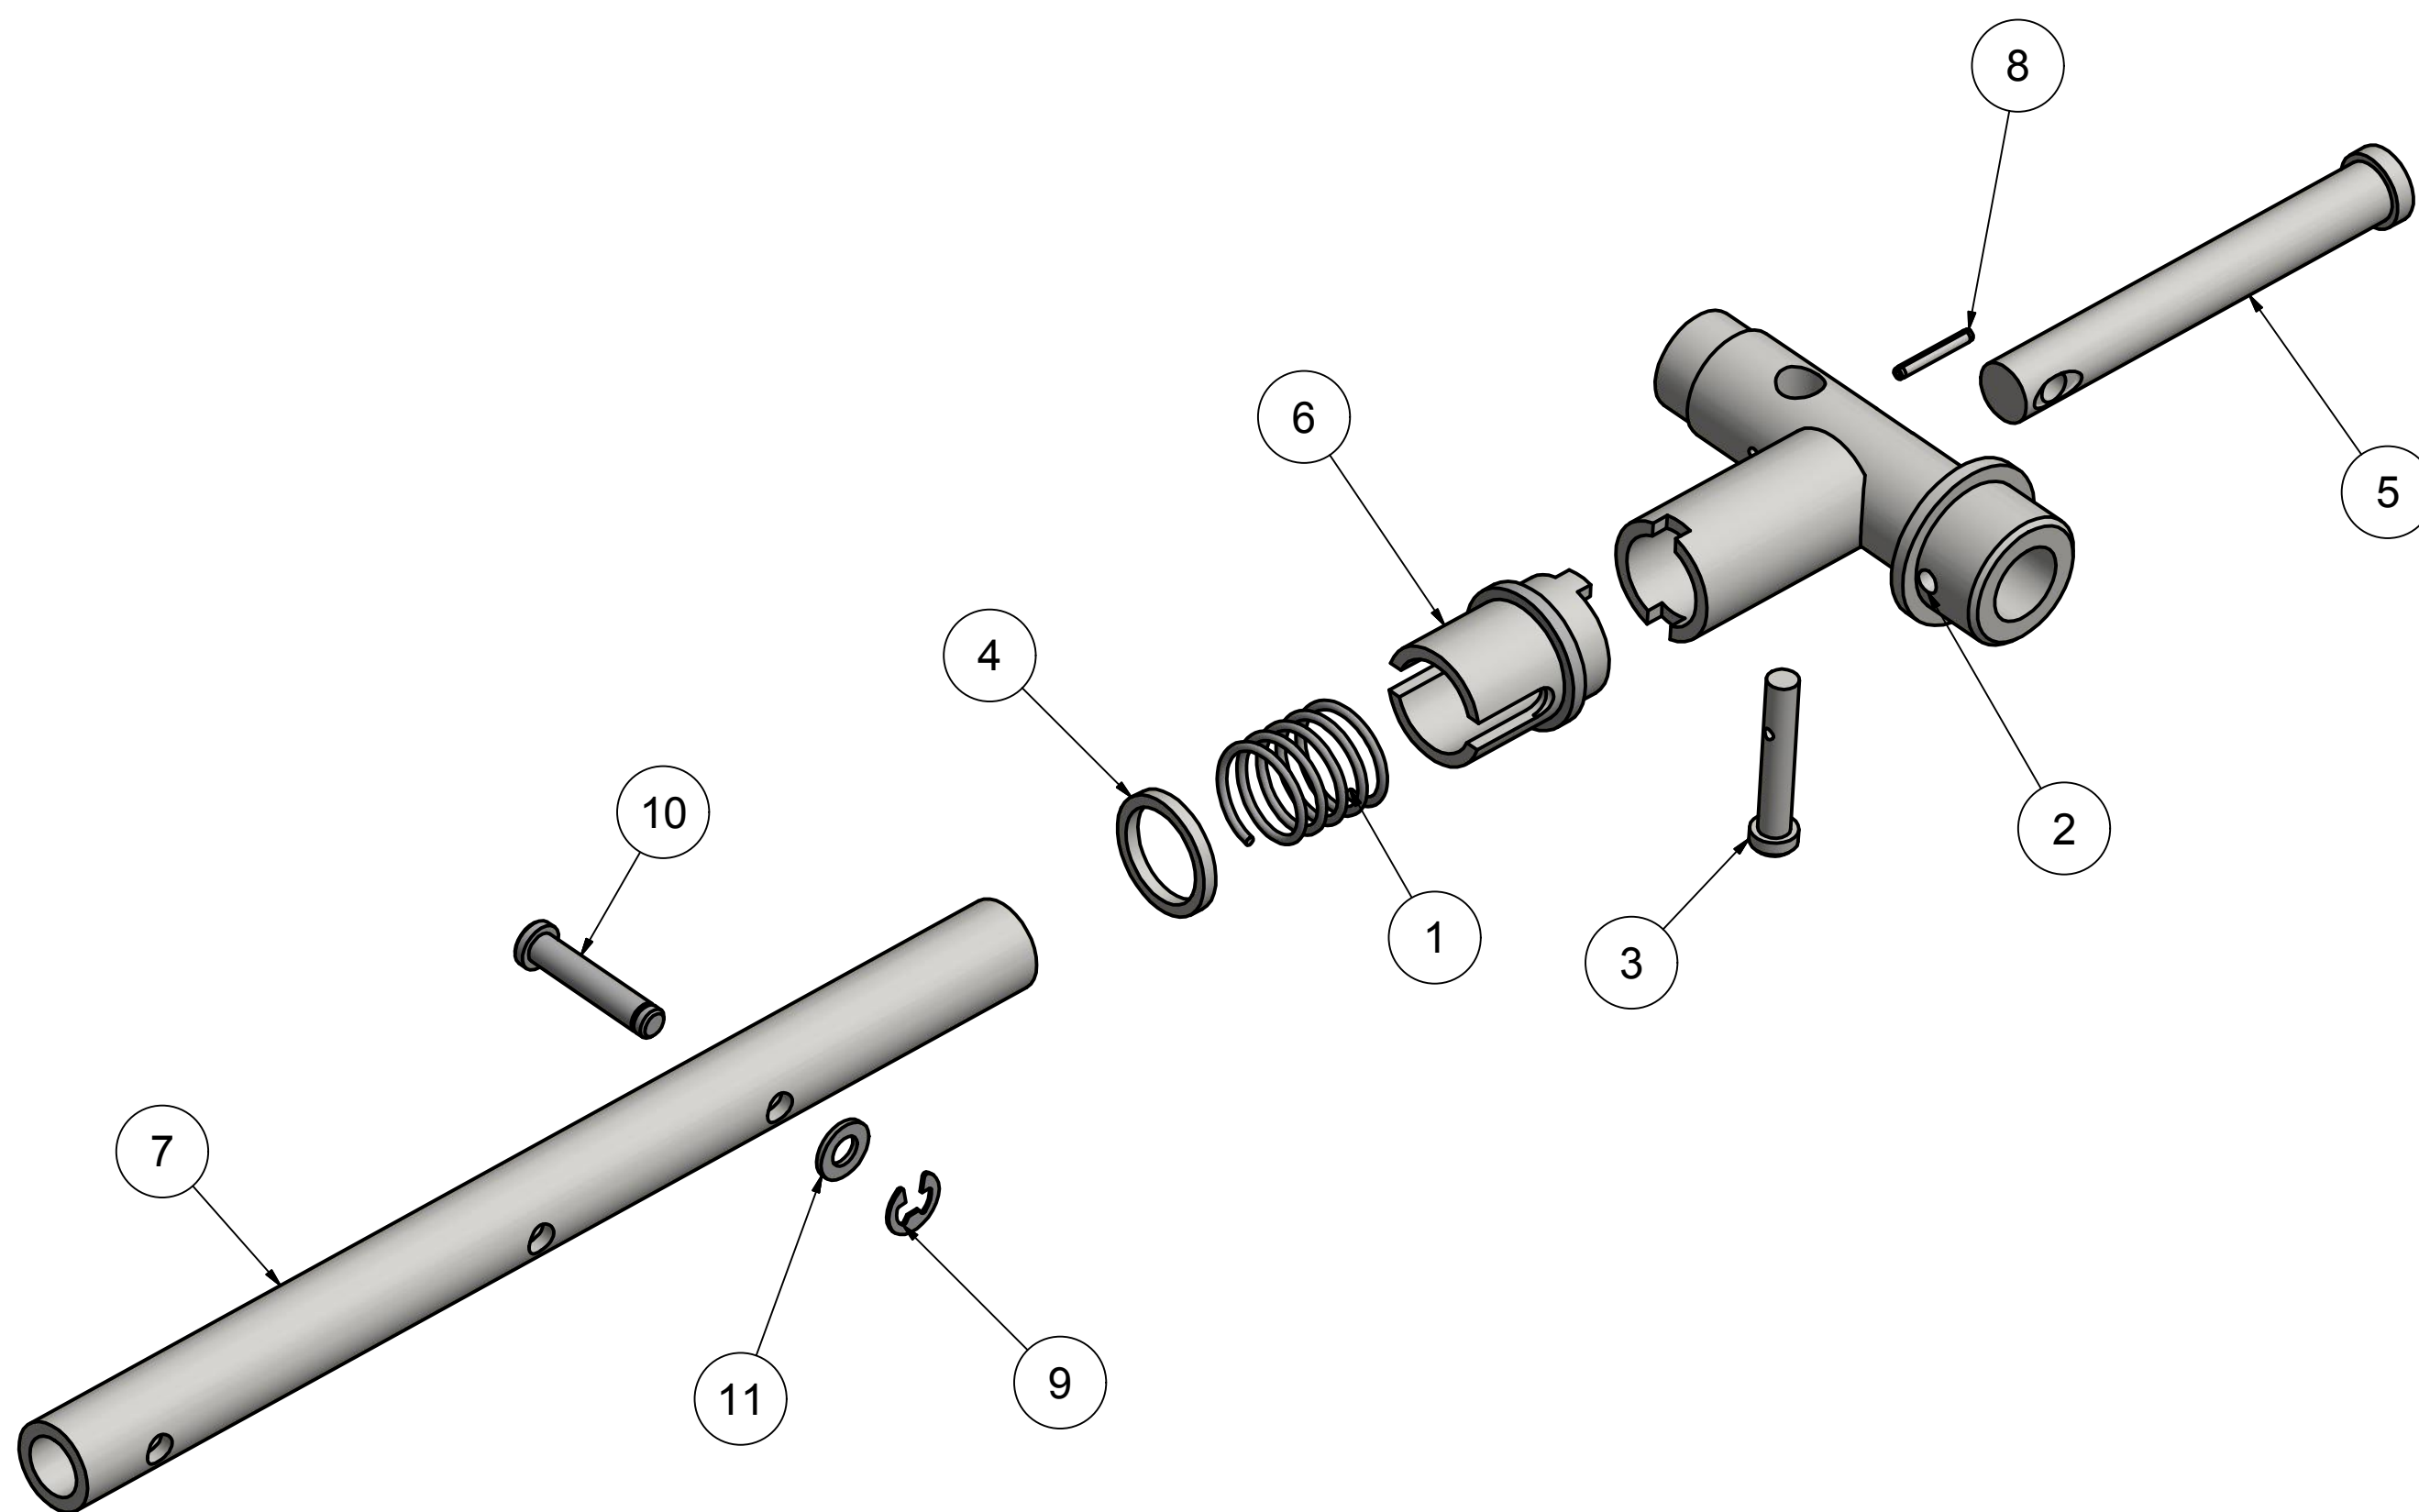

BRACKETT AIRCRAFT COMPANY INC.

www.brackettaircraft.com

TH-6R UNIVERSAL TOW BAR

USE ON: GA AVIATION UNDER 4,000 LBS.

GTOW: 4,000 LBS.

LENGTH: 7'

COLOR: ORANGE

SHIPPING: 4" X 12" X 85" @ 23 LBS.

PARTS LIST

ITEM	QTY	PART NUMBER	DESCRIPTION
1	1	TH-600R	FRAME ASSEMBLY
2	8	T-609	STRAP
3	1	TH-641L	LEFT END ASSEMBLY
4	1	TH-641R	RIGHT END ASSEMBLY
5	1	T-345	CRANK ASSEMBLY
6	4	92018A210	1/4-20 FLANGE NUT
7	4	91306A280	1/4-20 X 1 1/4 BHCS
8	2	92018A430	3/8-16 FLANGE LOCKNUT
9	2	92949A633	3/8-16 X 2 1/4 BHCS S.S.

TH-641 END ASSEMBLY

PARTS LIST

ITEM	QTY	PART NUMBER	DESCRIPTION
1	1	T-116	SPRING
2	1	T-425	HEAD
3	1	T-412	PIN
4	1	T-423	BACKUP WASHER
5	1	T-407	PIN
6	1	T-420	BARREL ASSEMBLY
7	1	TH-627	END TUBE
8	1	97855A140	3/32 X 3/4 ROLL PIN
9	1	1440-25PP	1/4 SNAP RING
10	1	CPG4-103-B	1/4 X 1.025 GROVED CLEVIS PIN
11	1	AN960-416	1/4 WASHER

T-345 CRANK ASSEMBLY

SOLD AS A COMPLETE ASSEMBLY
PARTS NOT SOLD SEPARATELY

PARTS LIST

ITEM	QTY	PART NUMBER	DESCRIPTION
1	1	T-108	CRANK ASSEMBLY
2	1	T-112A	ACME TEE
3	1	T-113A	PLAIN TEE
4	1	T-113D	BUSHING
5	1	95647A129	5/16 DELRIN WASHER
6	1	AN960-516	5/16 THIN WASHER
7	1	90949A029	5/16-24 DISTORTED THREAD LOCKNUT
15	4	1440-0037PP	3/8 HEAVY DUTY SNAP RING