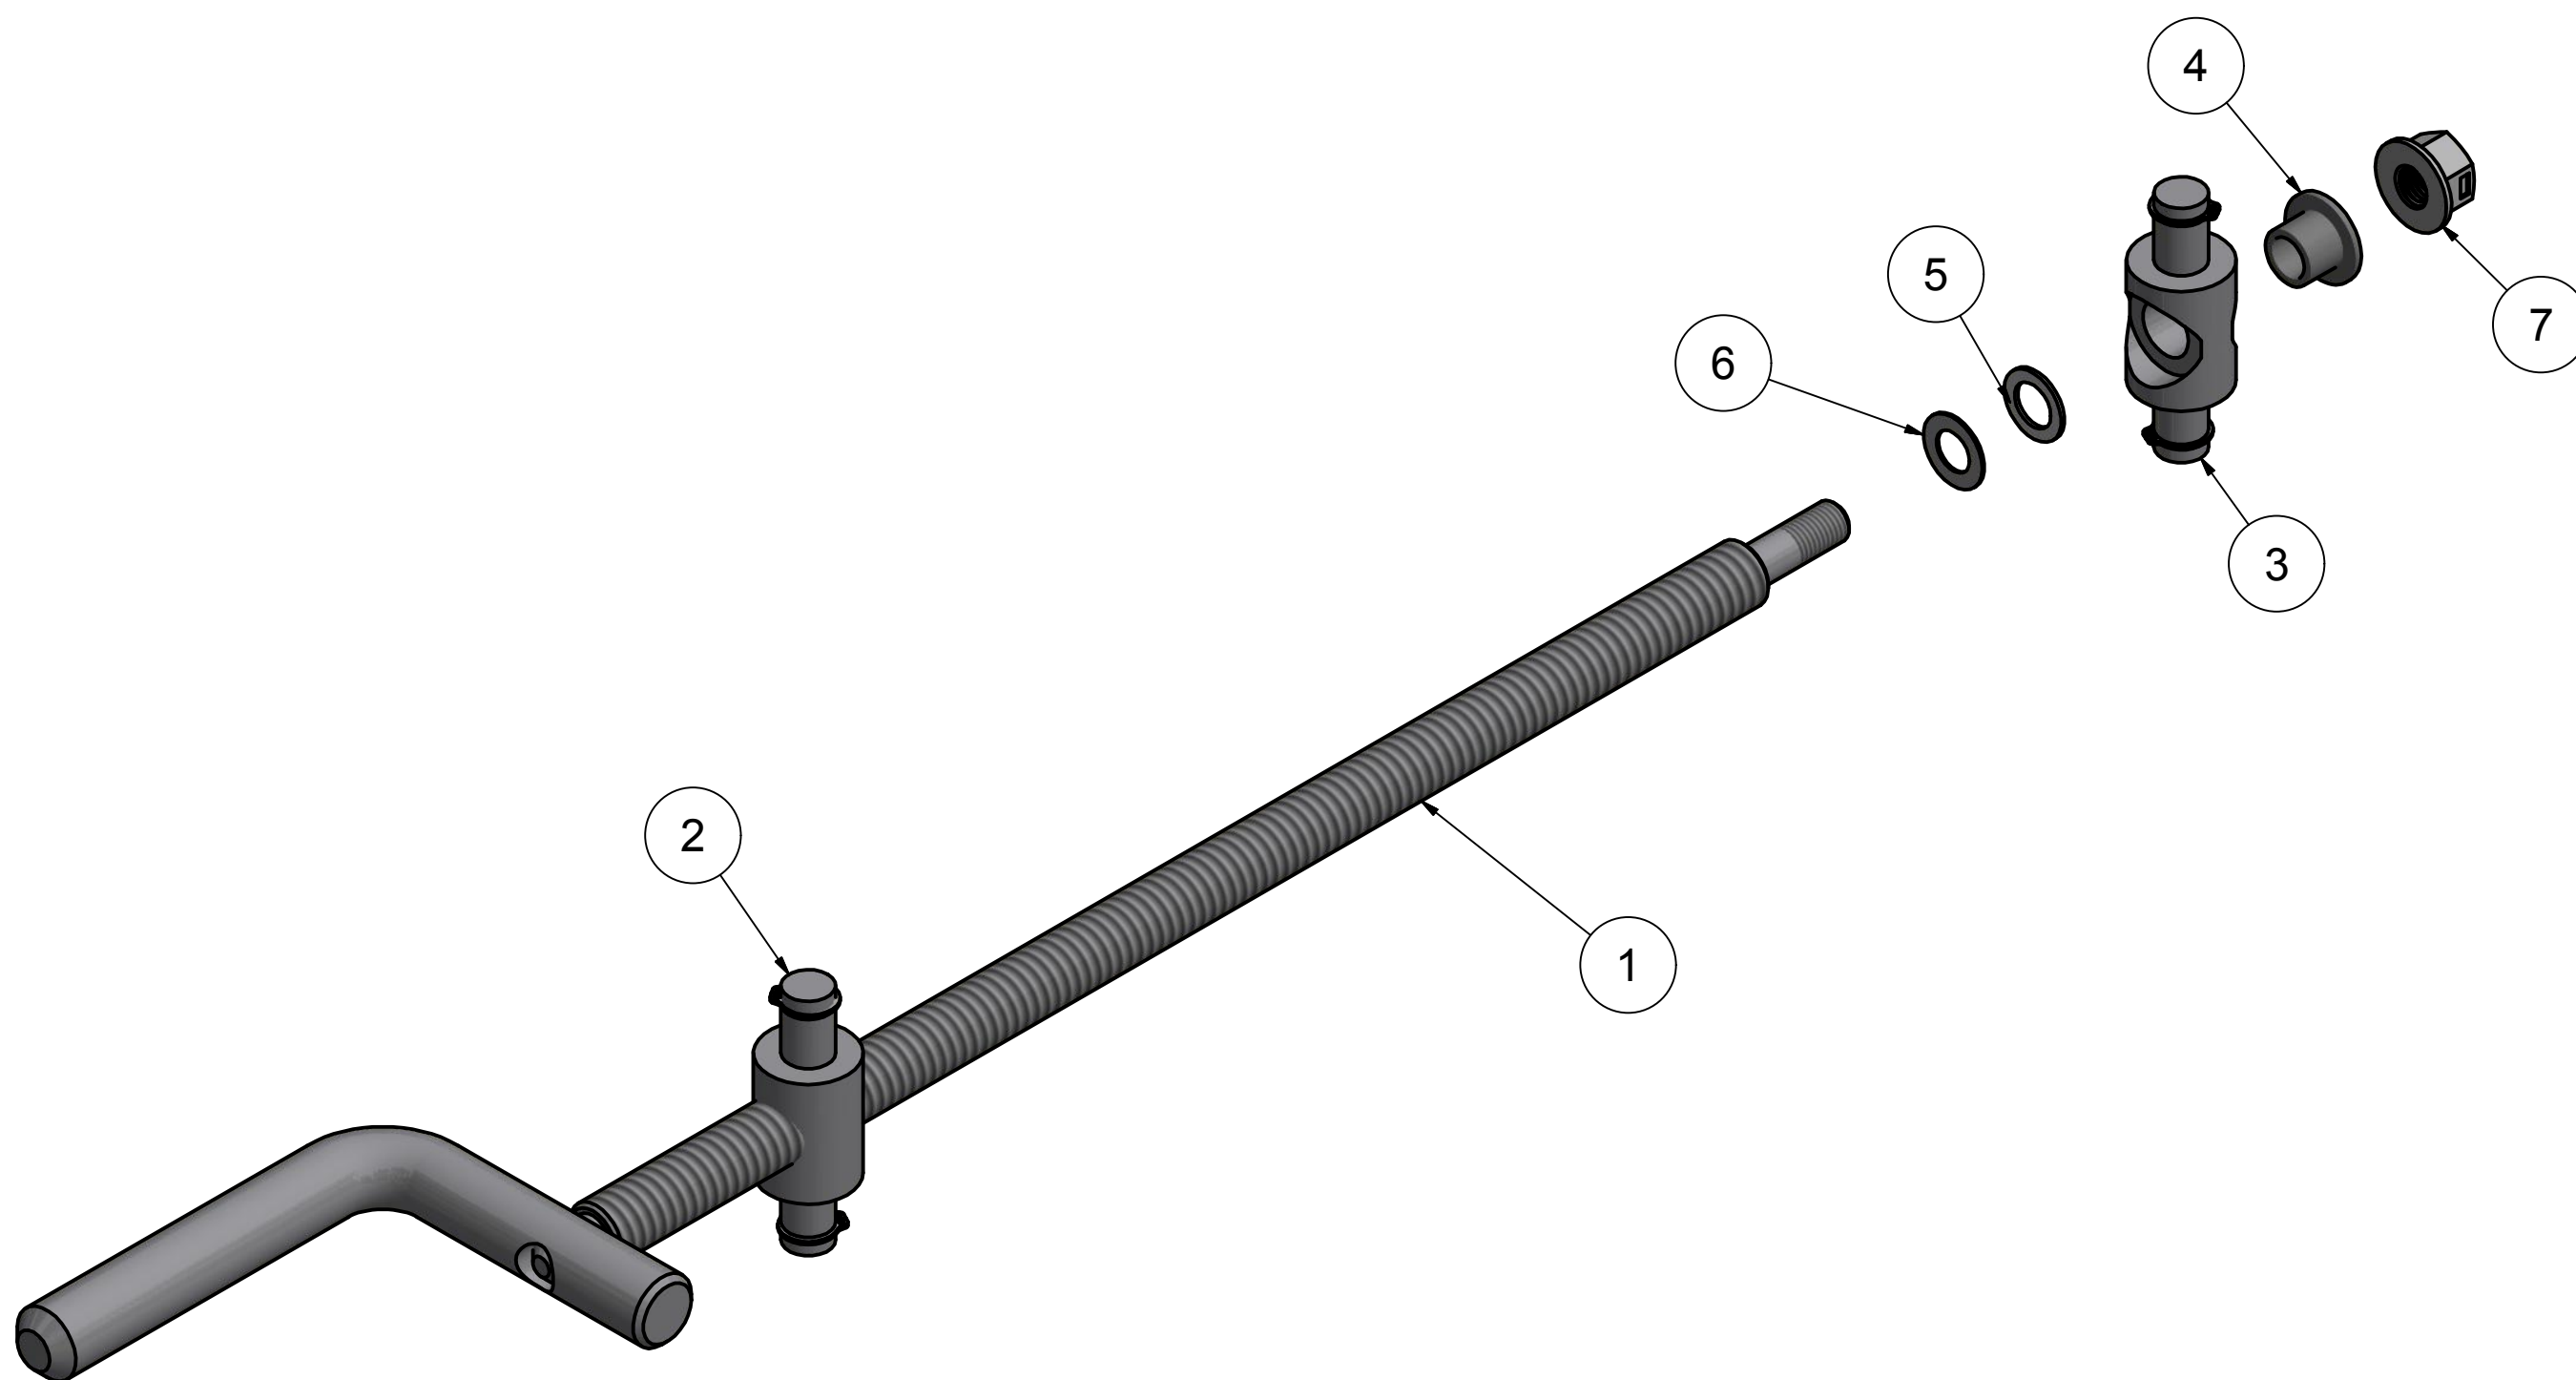

PARTS LIST

ITEM	QTY	PART NUMBER	DESCRIPTION
1	1	TH-600R	FRAME ASSEMBLY
2	8	T-609	STRAP
3	1	TH-641L	LEFT END ASSEMBLY
4	1	TH-641R	RIGHT END ASSEMBLY
5	1	T-345	CRANK ASSEMBLY
6	4	92018A210	1/4-20 FLANGE NUT
7	4	91306A280	1/4-20 X 1 1/4 BHCS
8	2	92018A430	3/8-16 FLANGE LOCKNUT
9	2	92949A633	3/8-16 X 2 1/4 BHCS S.S.

TH-641 END ASSEMBLY

PARTS LIST

ITEM	QTY	PART NUMBER	DESCRIPTION
1	1	T-116	SPRING
2	1	T-425	HEAD
3	1	T-412	PIN
4	1	T-423	BACKUP WASHER
5	1	T-407	PIN
6	1	T-420	BARREL ASSEMBLY
7	1	TH-627	END TUBE
8	1	97855A140	3/32 X 3/4 ROLL PIN
9	1	1440-25PP	1/4 SNAP RING
10	1	CPG4-103-B	1/4 X 1.025 GROVED CLEVIS PIN
11	1	AN960-416	1/4 WASHER

T-345 CRANK ASSEMBLY

SOLD AS A COMPLETE ASSEMBLY
PARTS NOT SOLD SEPARATELY

PARTS LIST

ITEM	QTY	PART NUMBER	DESCRIPTION
1	1	T-108	CRANK ASSEMBLY
2	1	T-112A	ACME TEE
3	1	T-113A	PLAIN TEE
4	1	T-113D	BUSHING
5	1	95647A129	5/16 DELRIN WASHER
6	1	AN960-516	5/16 THIN WASHER
7	1	90949A029	5/16-24 DISTORTED THREAD LOCKNUT
15	4	1440-0037PP	3/8 HEAVY DUTY SNAP RING