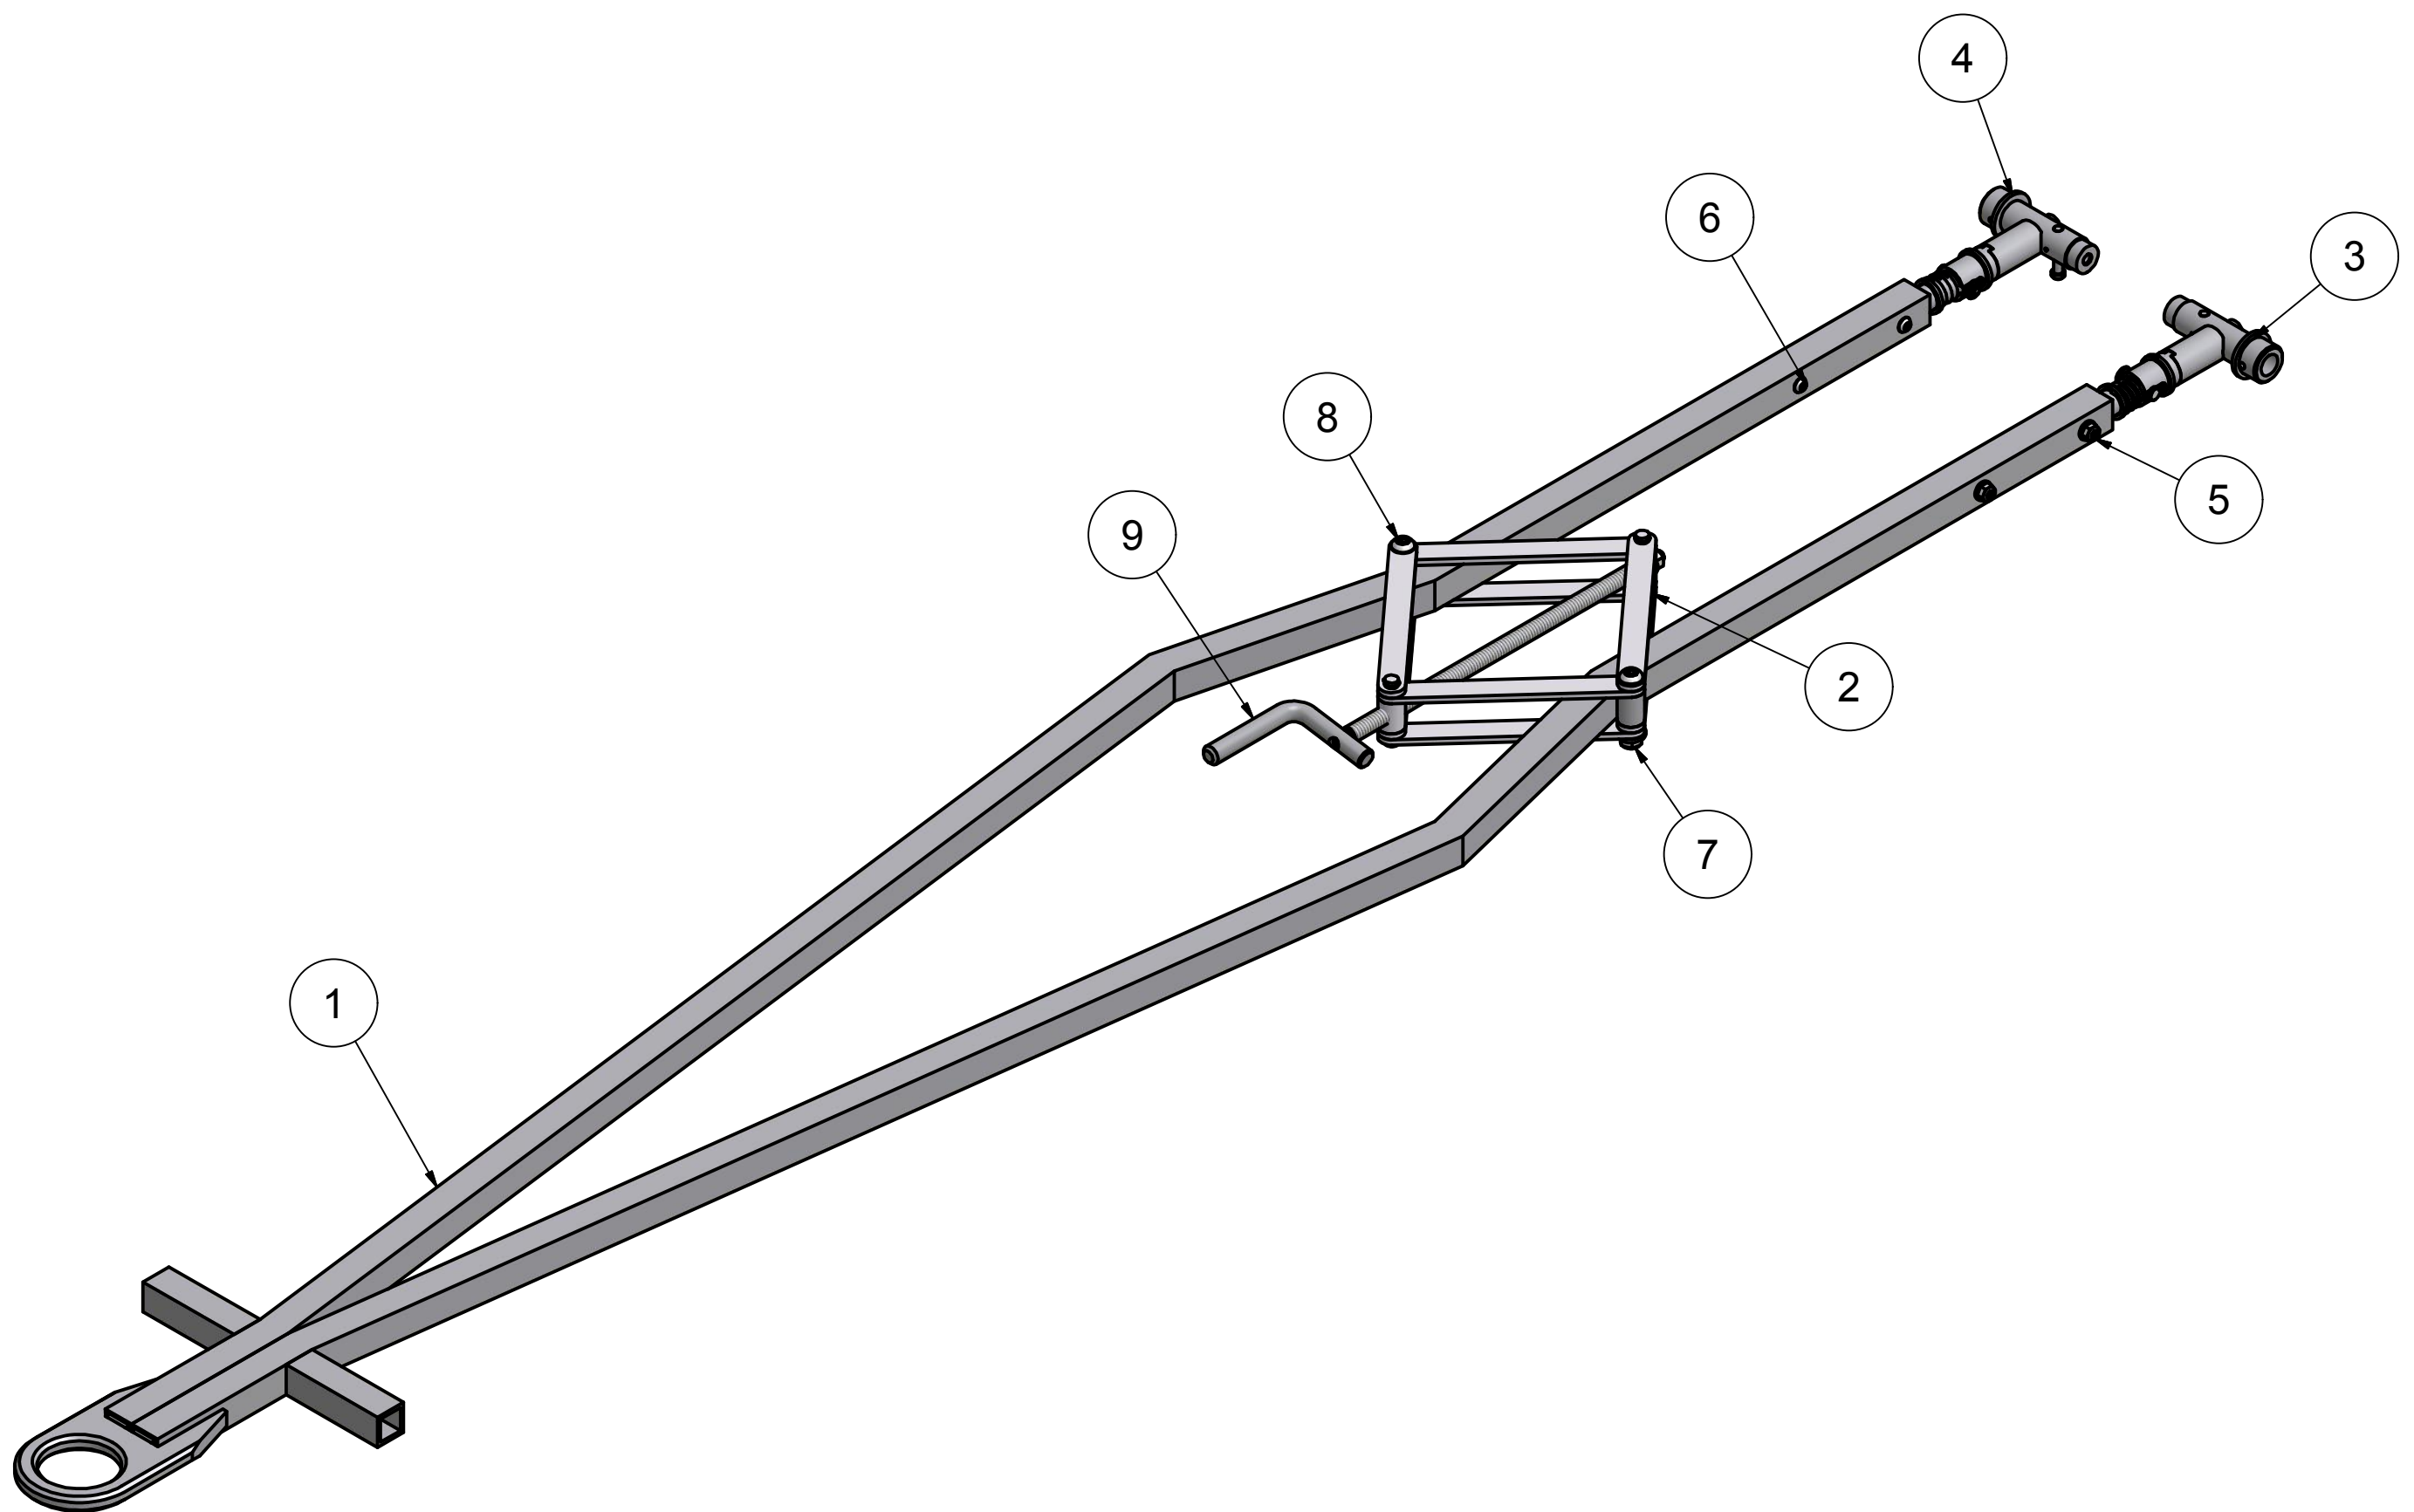

## TH-6R UNIVERSAL TOW BAR

APPLICABLE AIRCRAFT: GA AVIATION UNDER 4,000 LBS.

SHIPPING WT.: 23 LBS.

SHIPPING DIMENSIONS: 4" X 12" X 85"

### PARTS LIST

ITEM	QTY	PART NUMBER	DESCRIPTION
1	1	TH-600R	FRAME ASSEMBLY
2	8	T-609	STRAP
3	1	TH-641L	LEFT END ASSEMBLY
4	1	TH-641R	RIGHT END ASSEMBLY
5	4	92018A210	1/4-20 FLANGE NUT
6	4	91306A280	1/4-20 X 1 1/4 BHCS
7	2	92018A430	3/8-16 HEX FLANGE LOCKNUT
8	2	92949A633	3/8-16 X 2 1/4 BHCS S.S.
9	1	T-345	CRANK ASSEMBLY