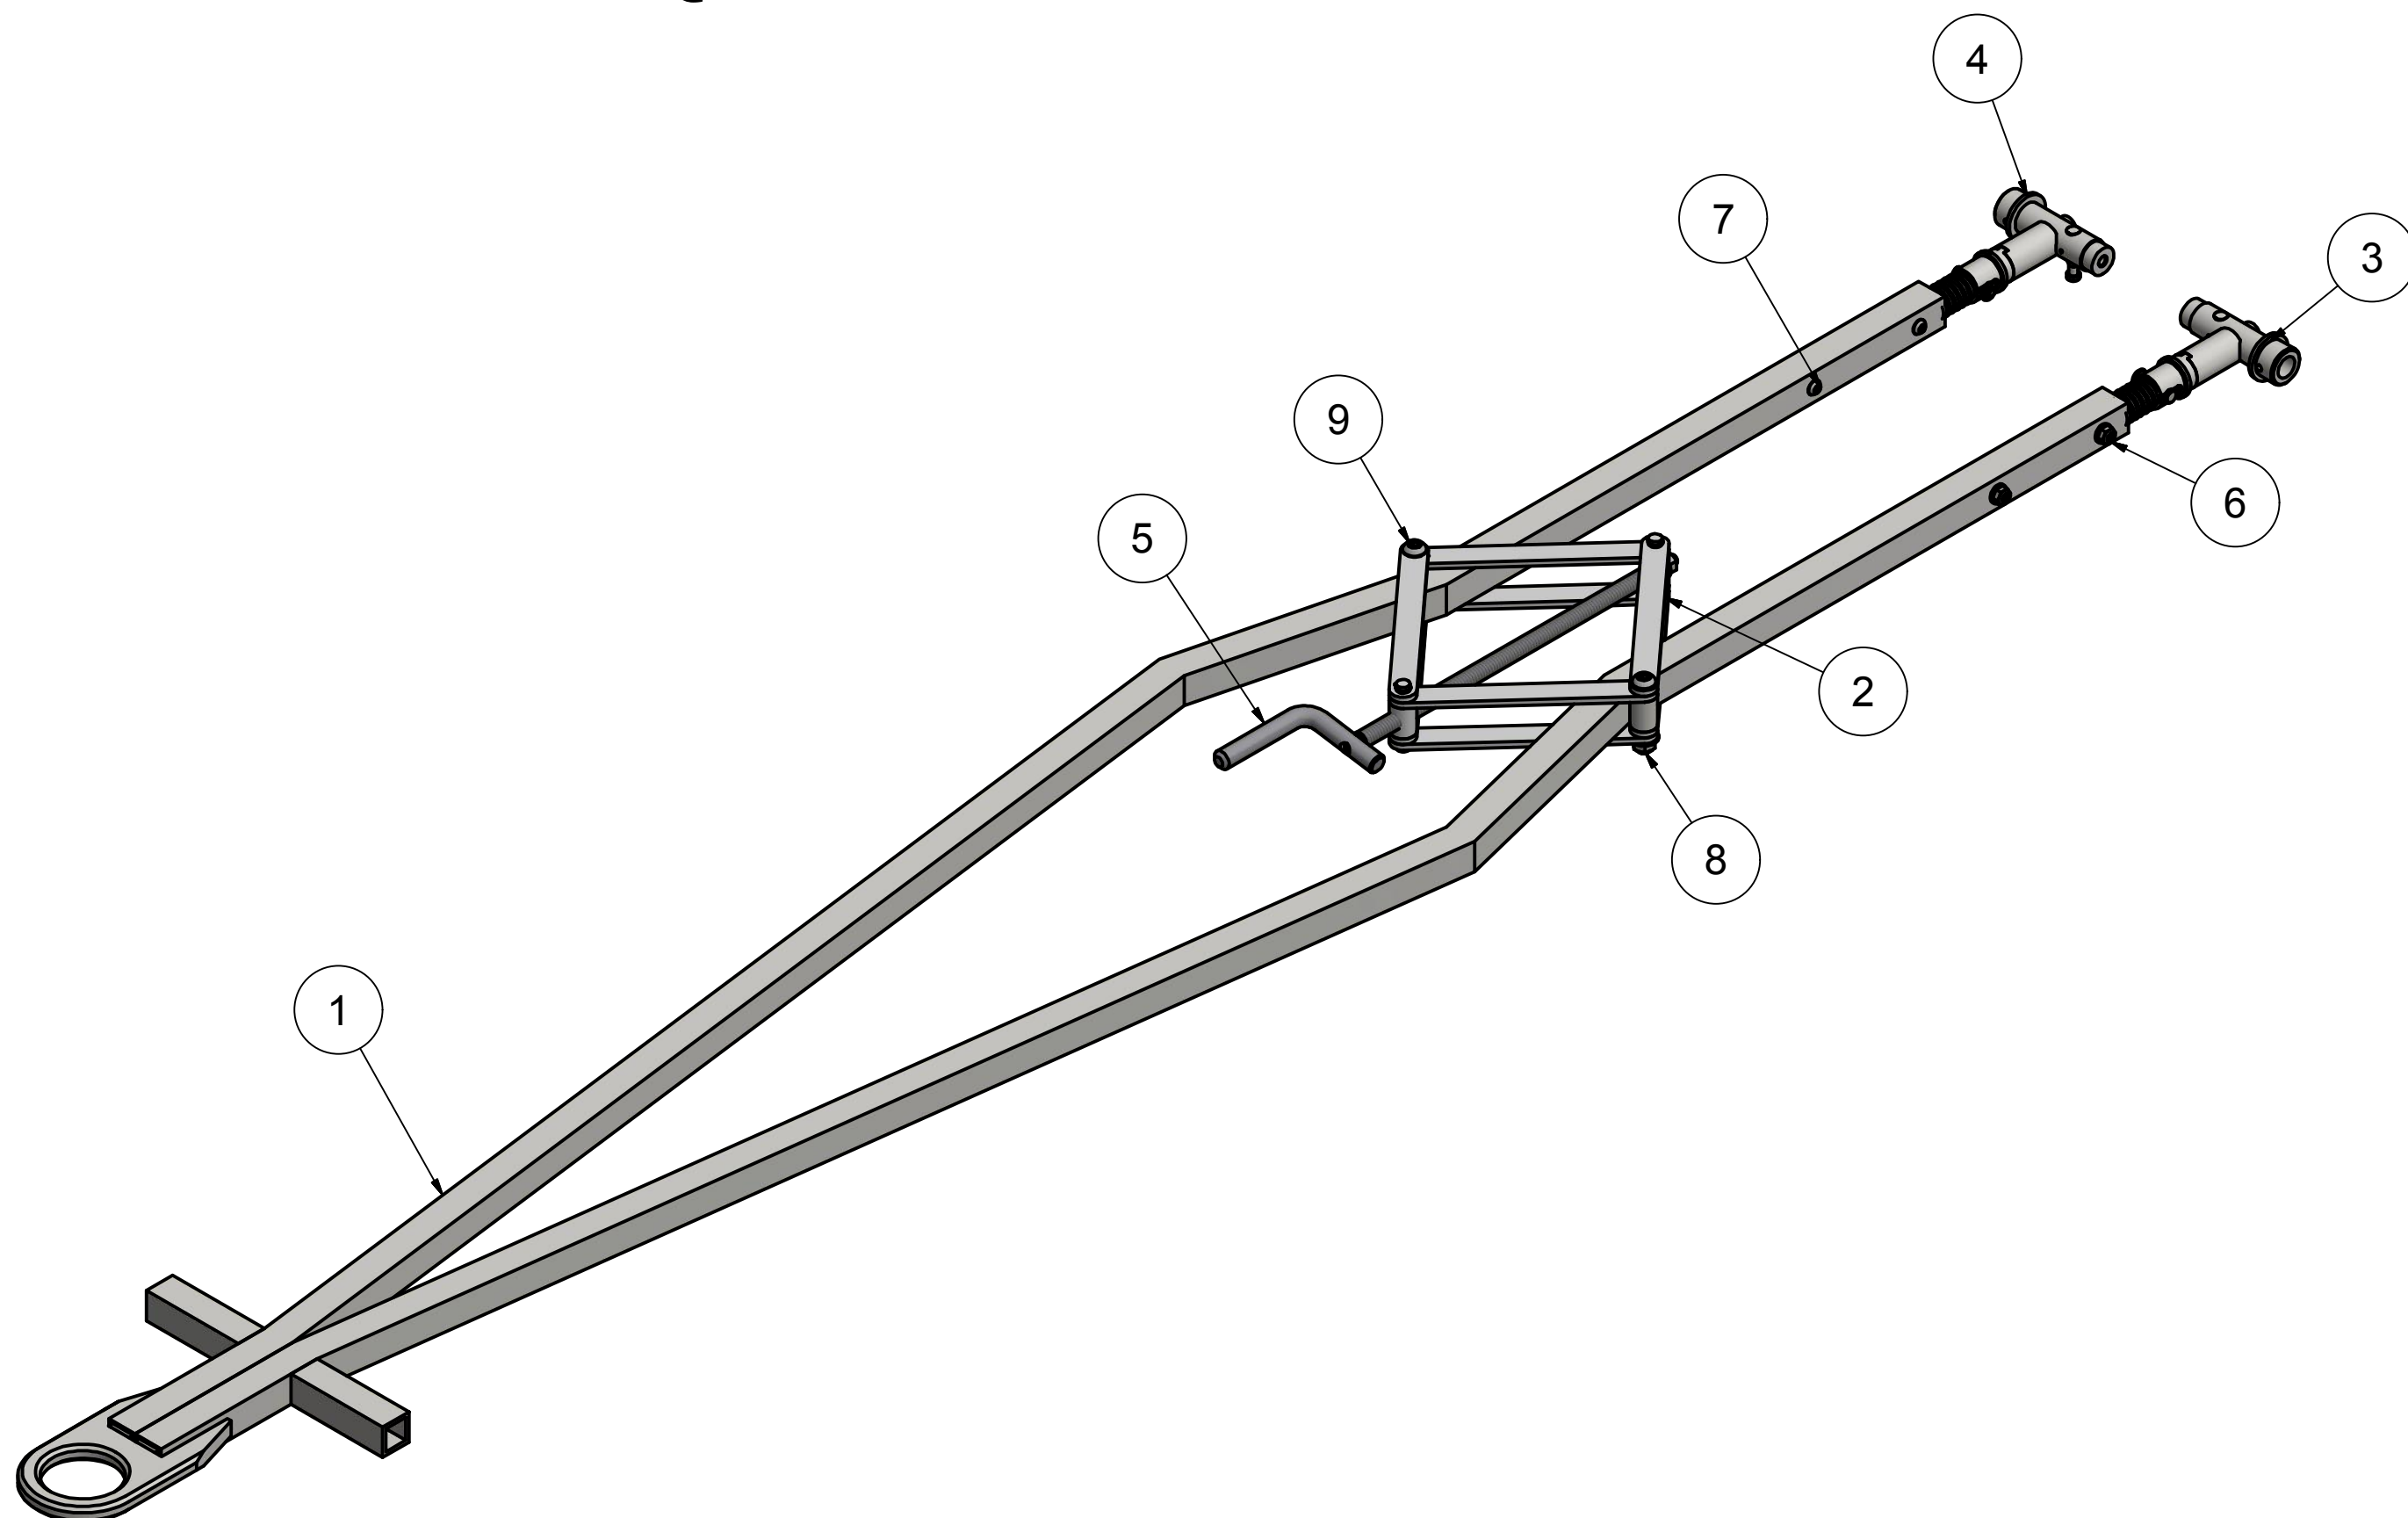

BRACKETT AIRCRAFT COMPANY INC.

www.brackettaircraft.com

TH-6R UNIVERSAL TOW BAR

USE ON: GA AVIATION UNDER 4,000 LBS.

GTOW: 4,000 LBS.

LENGTH: 7'

COLOR: ORANGE

SHIPPING: 4" X 12" X 85" @ 23 LBS.

PARTS LIST

ITEM	QTY	PART NUMBER	DESCRIPTION
1	1	TH-600R	FRAME ASSEMBLY
2	8	T-609	STRAP
3	1	TH-641L	LEFT END ASSEMBLY
4	1	TH-641R	RIGHT END ASSEMBLY
5	1	T-345	CRANK ASSEMBLY
6	4	92018A210	1/4-20 FLANGE NUT
7	4	91306A280	1/4-20 X 1 1/4 BHCS
8	2	92018A430	3/8-16 FLANGE LOCKNUT
9	2	92949A633	3/8-16 X 2 1/4 BHCS S.S.

TH-641 END ASSEMBLY

PARTS LIST

ITEM	QTY	PART NUMBER	DESCRIPTION
1	1	T-116	SPRING
2	1	T-425	HEAD
3	1	T-412	PIN
4	1	T-423	BACKUP WASHER
5	1	T-407	PIN
6	1	T-420	BARREL ASSEMBLY
7	1	TH-627	END TUBE
8	1	97855A140	3/32 X 3/4 ROLL PIN
9	1	1440-25PP	1/4 SNAP RING
10	1	CPG4-103-B	1/4 X 1.025 GROVED CLEVIS PIN
11	1	AN960-416	1/4 WASHER

T-345 CRANK ASSEMBLY

SOLD AS A COMPLETE ASSEMBLY
PARTS NOT SOLD SEPARATELY

PARTS LIST

ITEM	QTY	PART NUMBER	DESCRIPTION
1	1	T-108	CRANK ASSEMBLY
2	1	T-112A	ACME TEE
3	1	T-113A	PLAIN TEE
4	1	T-113D	BUSHING
5	1	95647A129	5/16 DELRIN WASHER
6	1	AN960-516	5/16 THIN WASHER
7	1	90949A029	5/16-24 DISTORTED THREAD LOCKNUT
15	4	1440-0037PP	3/8 HEAVY DUTY SNAP RING