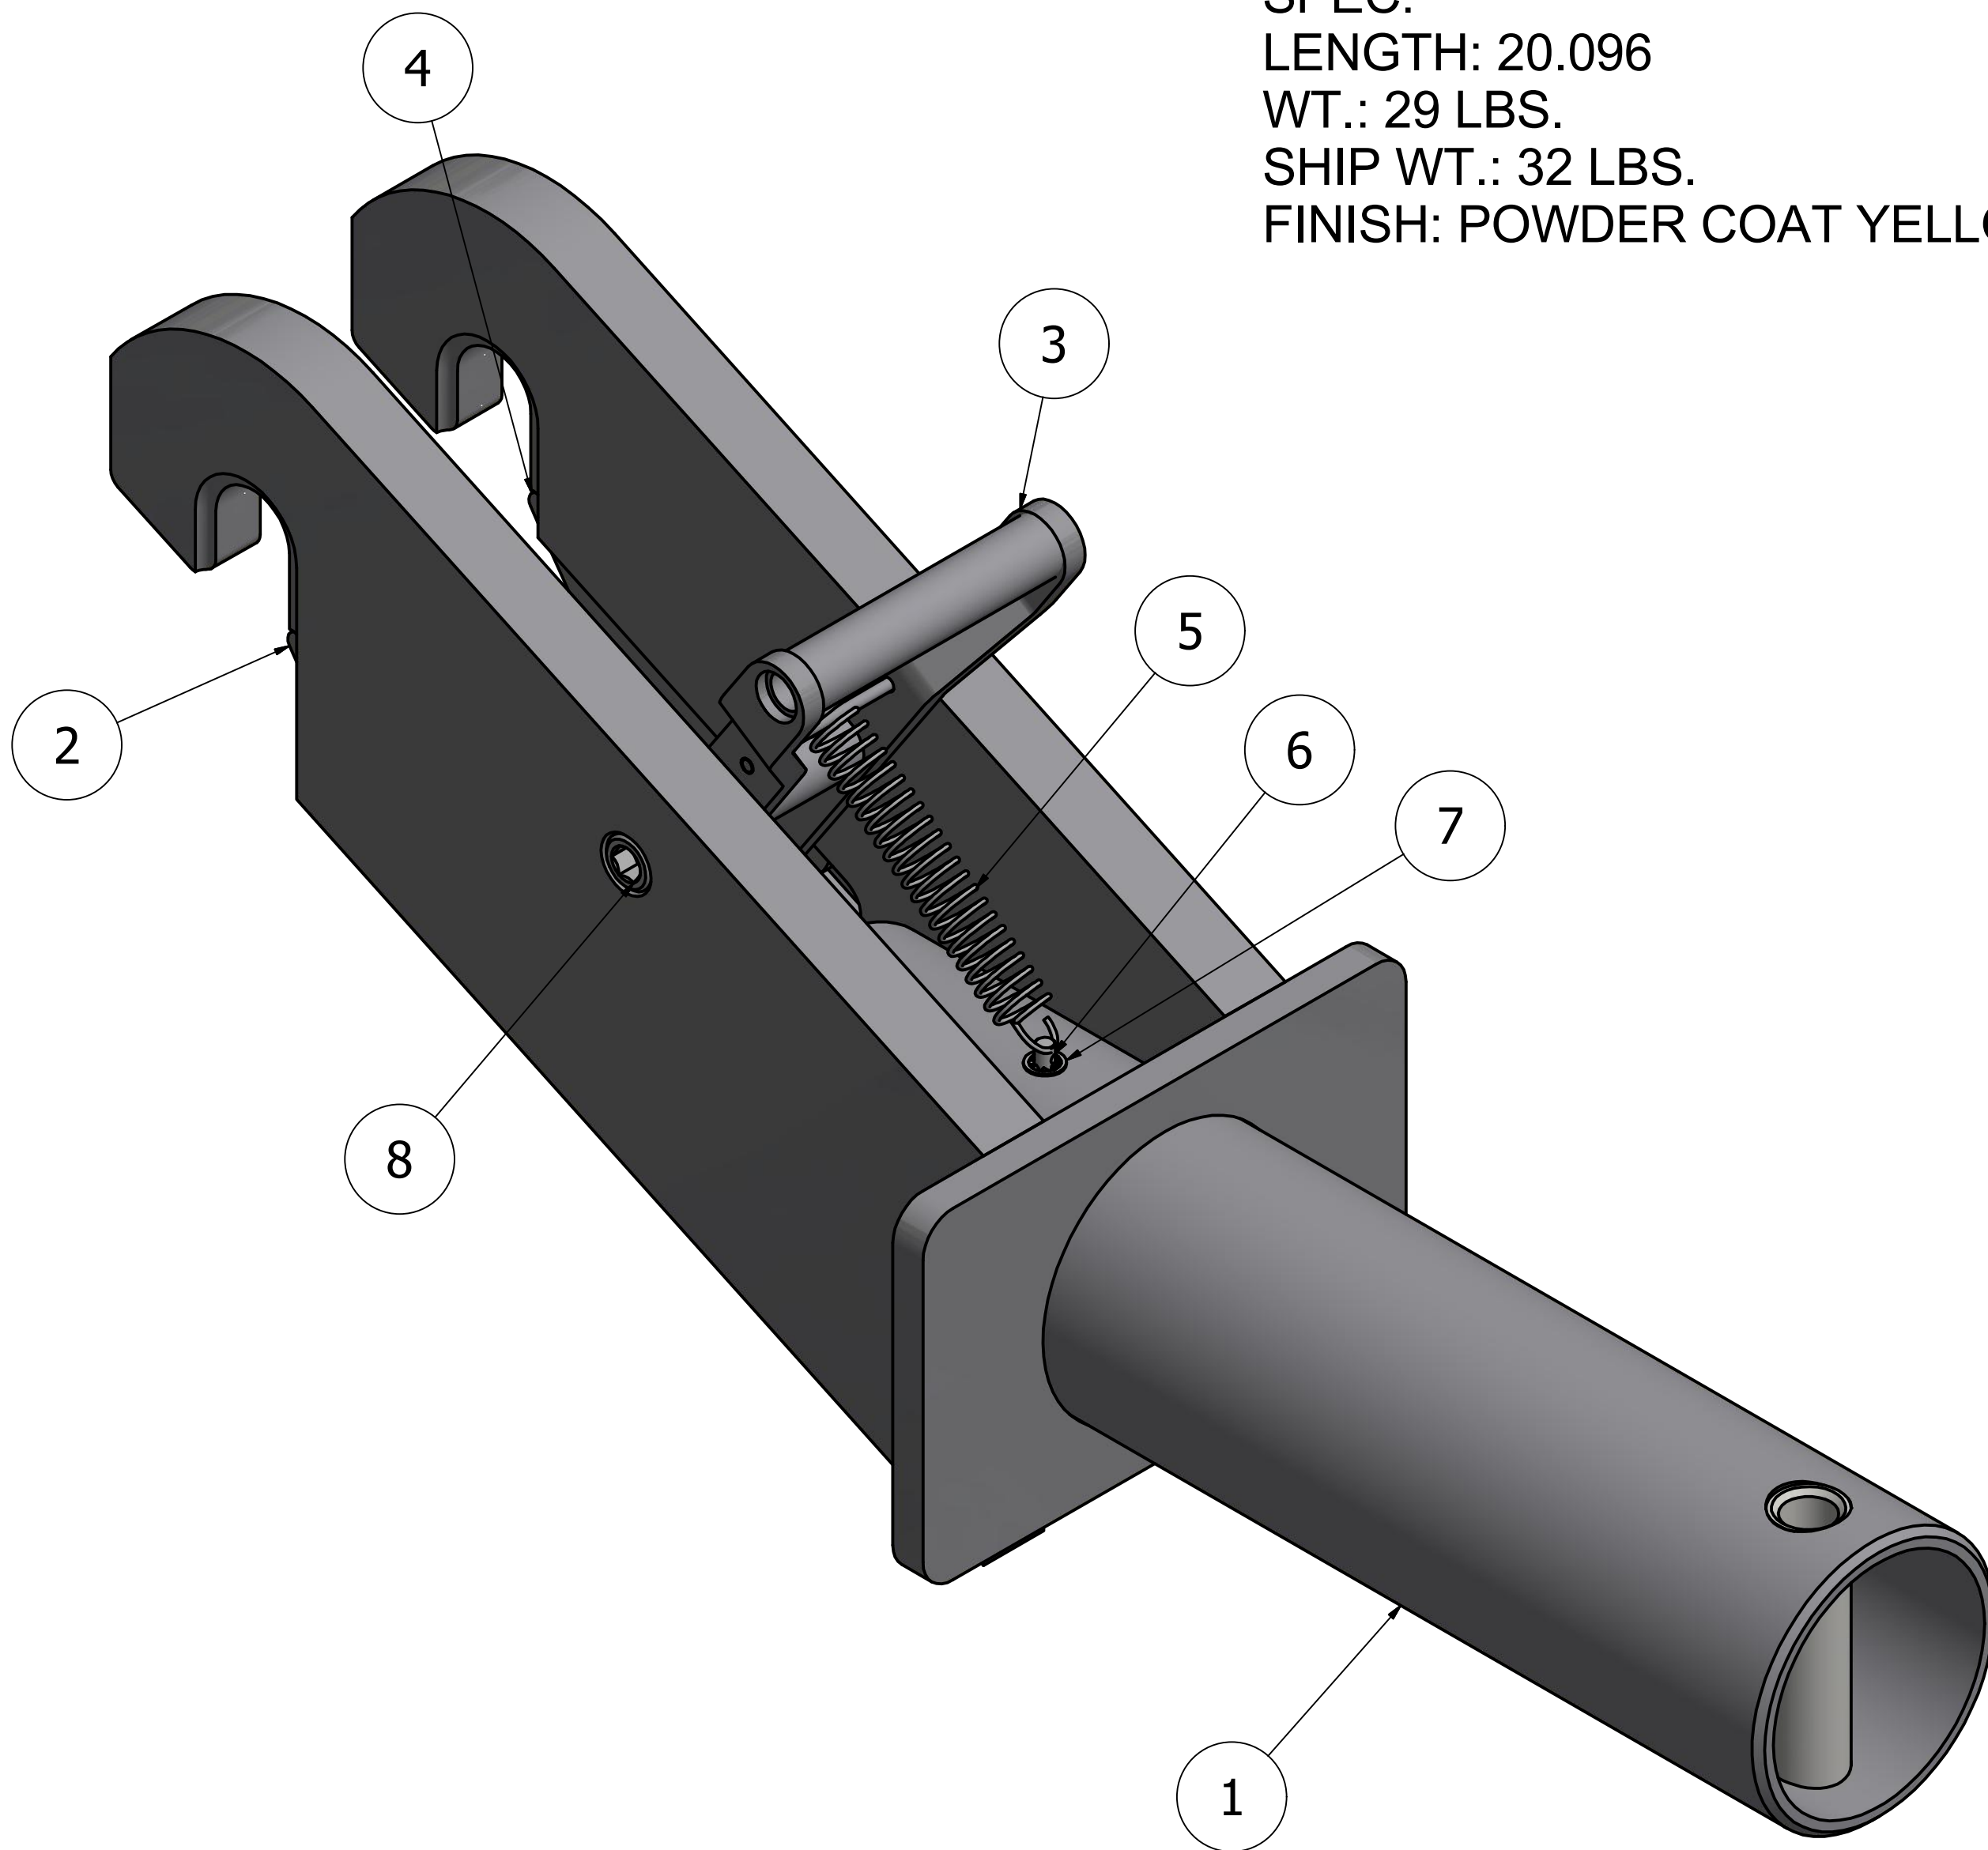

## TY-ATR1

AIRCRAFT:  
ATR 42 & 72  
SPEC:  
LENGTH: 20.096  
WT.: 29 LBS.  
SHIP WT.: 32 LBS.  
FINISH: POWDER COAT YELLOW

### PARTS LIST

ITEM	QTY	PART NUMBER	DESCRIPTION
1	1	TY-AR-00	WELDED ASM.
2	1	TY-AR-04-00	PIN
3	1	TY-AR-03-00	HANDLE ASSEMBLY
4	2	TY-AR-02-00	LOCK PIN
5	1	186-B	SPRING
6	1	97245A117	3/16 X 9/16 CLEVIS PIN
7	1	91757A107	3/16 INTERNAL TOOTH LOCK WASHER
8	1	91251A637	3/8-16 X 3 1/4 SHCS