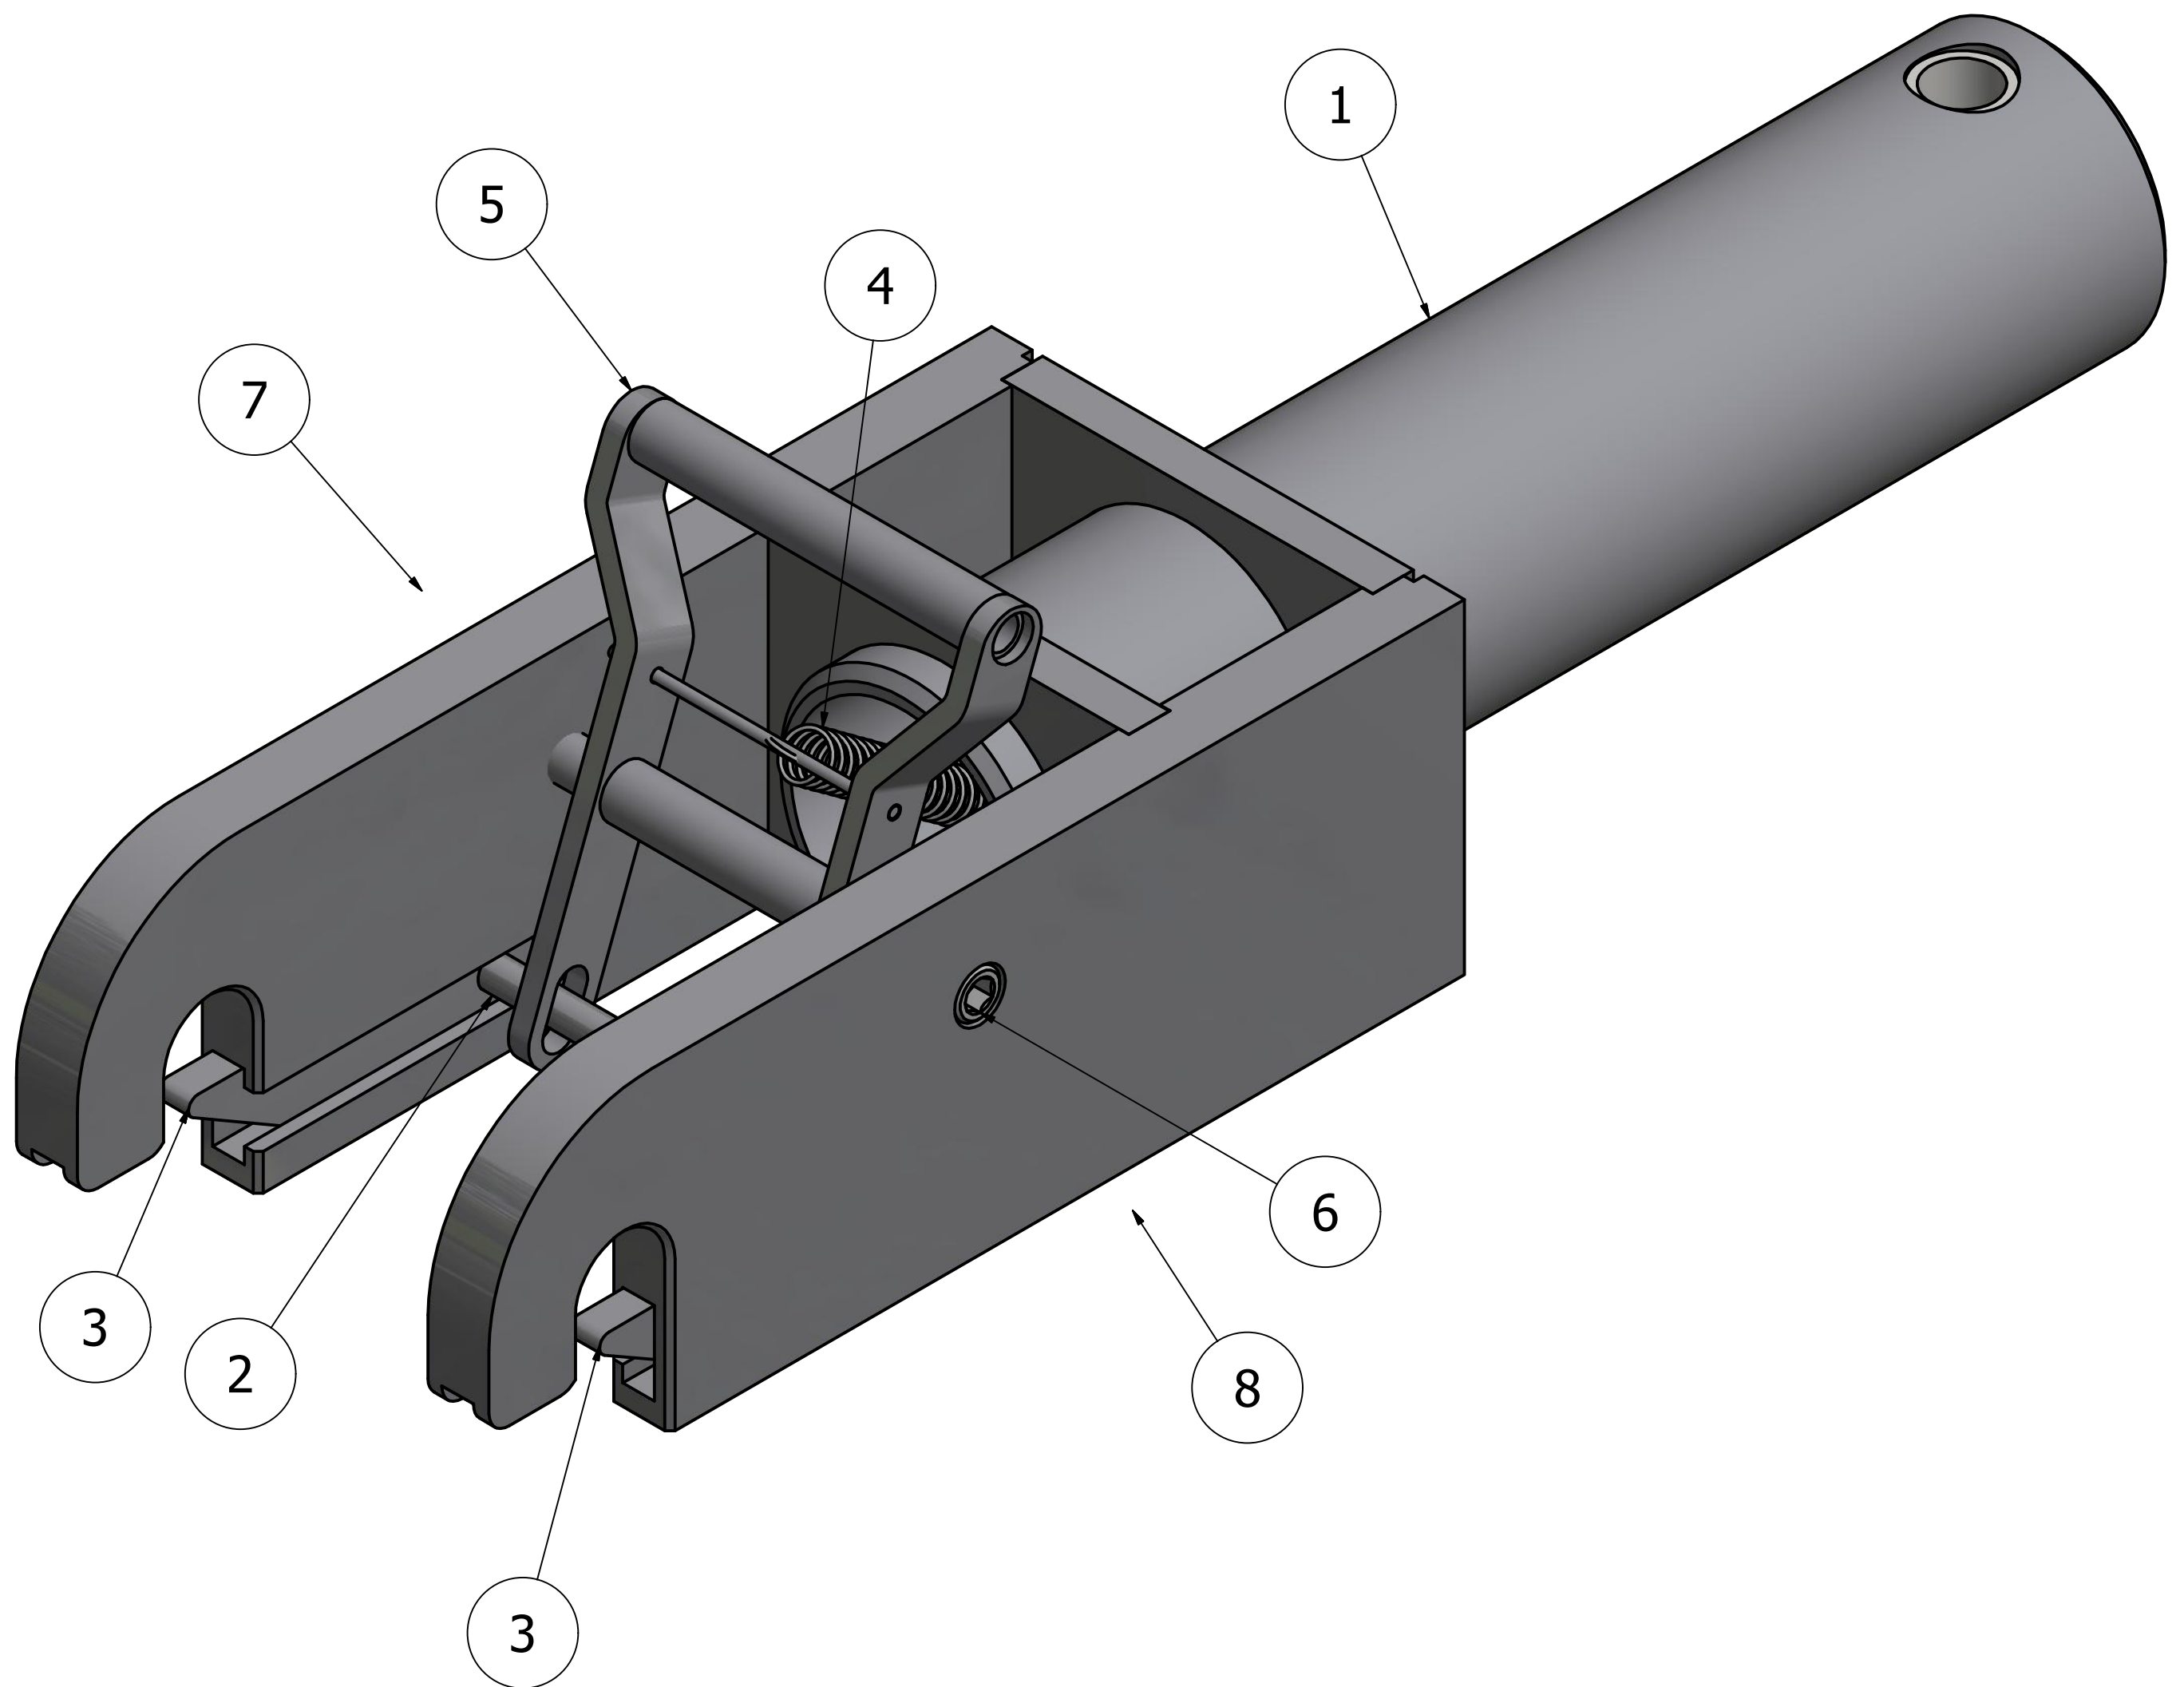

BRACKETT AIRCRAFT COMPANY INC.

www.brackettaircraft.com

TY-B146 COMPLETE HEAD ASSEMBLY

AIRCRAFT: BRITISH AEROSPACE BAe146, -100, -200, -300, AVRO RJ70, RJ85, RJ100

SPECIFICATIONS:

LENGTH: 22.031

WT. 32 LBS.

SHIPPING WT. 35 LBS

BOX SIZE 26"X18"X7"

FINISH: POWDER COAT YELLOW

PARTS LIST

ITEM	QTY	PART NUMBER	DESCRIPTION
1	1	TY-146-00	FRAME ASSEMBLY
2	1	TY-146-06	PIN
3	2	TY-AR-02-00	LOCK PIN
4	1	186-B	SPRING
5	1	TY-146-05	HANDLE ASSEMBLY
6	1	91251A651	3/8-16 X 5 1/4 SHCS
7	1	97245A117	3/16 X 9/16 CLEVIS PIN
8	1	91757A107	3/16 INTERNAL TOOTH LOCK WASHER