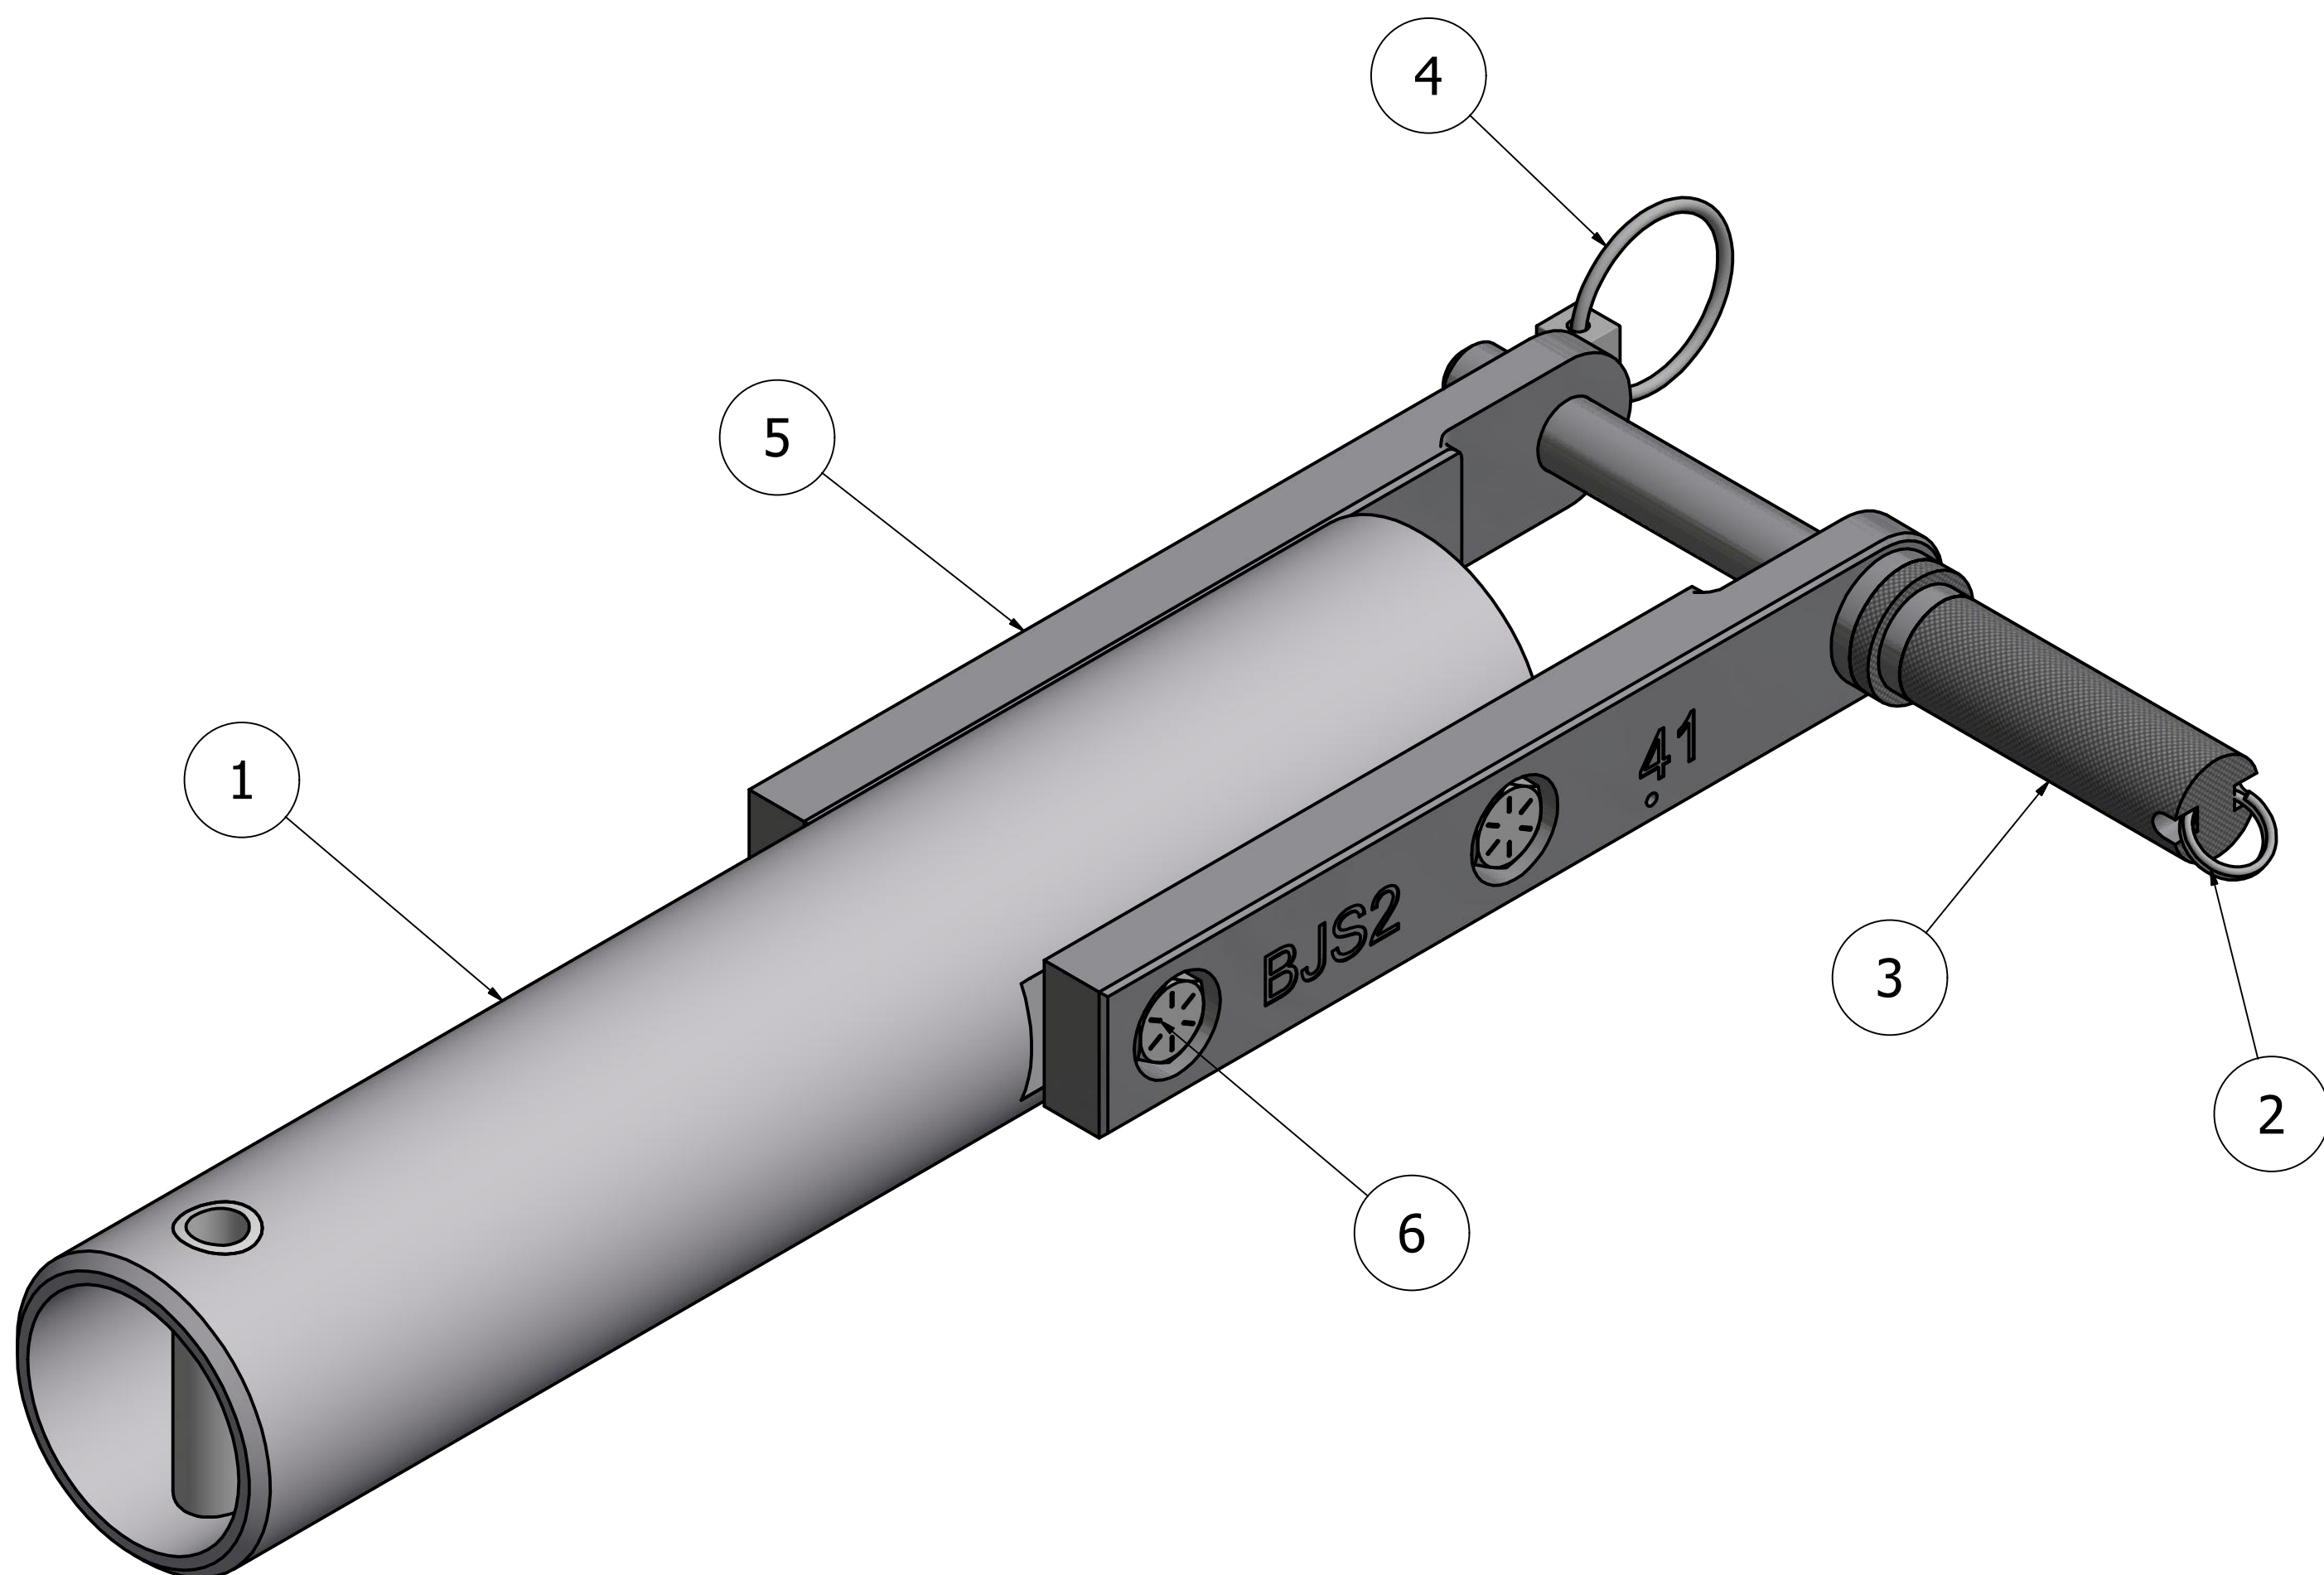

TY-BJS2 COMPLETE HEAD ASSEMBLY

AIRCRAFT: BRITISH JETSTREAM BE-41
SHIPPING SPECS.: 18" X 16" X 6" @ 16 LBS.
COLOR: POWDER COAT YELLOW

PARTS LIST

ITEM	QTY	PART NUMBER	DESCRIPTION
1	1	TY-JS-01-00	FRAME ASSEMBLY
2	1	90312A630	LANYARD
3	1	TY-JS2-03-00	PIN
4	1	90170A650	LOCKING PIN
5	2	TY-JS2-02	SIDE PLATE
6	2	91286A344	1/2-13 X 4 BOLT
7	2	90566A033	1/2-13 HEX JAM NUT