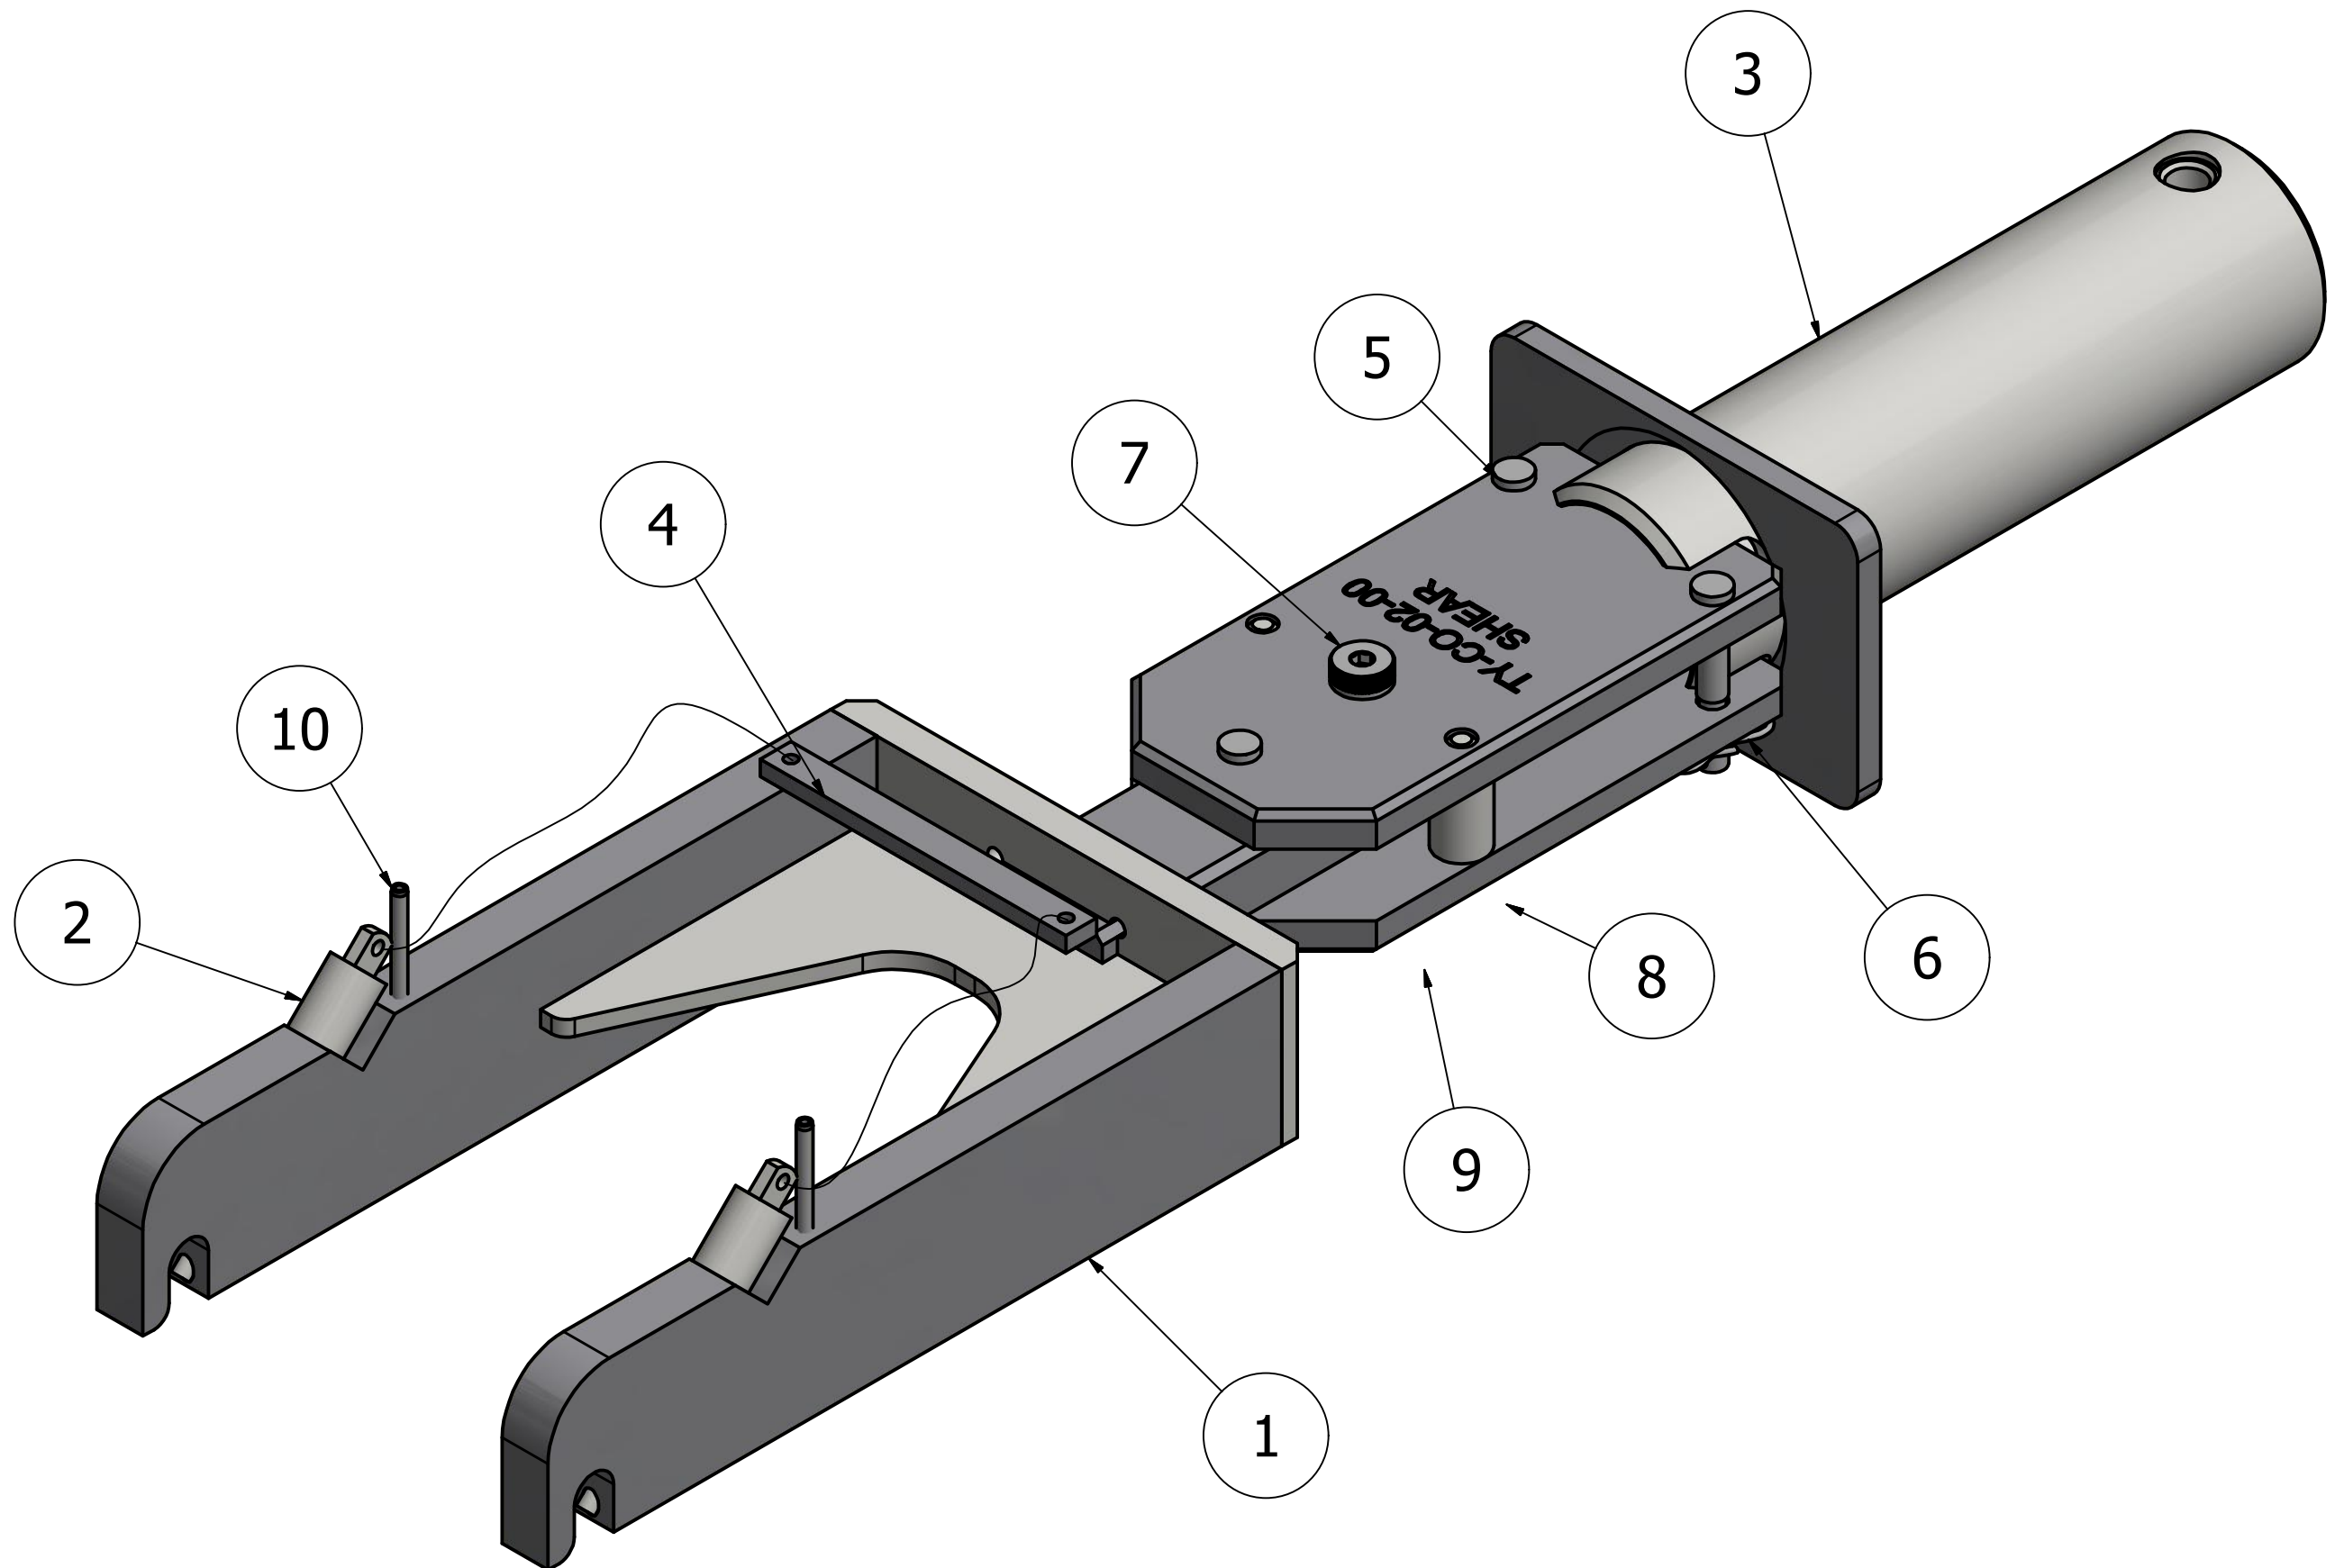

TY-CA415 HEAD ASSEMBLY WITH SHEAR

AIRCRAFT: CANADAIR CL-215, 415 W/SHEAR
SHIPPING SPECS.: 26" X 18" X 6" @ 40 LBS.
COLOR: POWDER COAT YELLOW

PARTS LIST

ITEM	QTY	PART NUMBER	DESCRIPTION
1	1	TY-CA415-00	HEAD ASSEMBLY
2	2	TY-CA415-10	PIN ASSEMBLY
3	1	TY-CO-02-00	SHEAR
4	1	TY-CA415-05	HANDLE
5	3	TY-SP-9000	SHEAR PIN
6	3	92418A229	BUTTERFLY PIN
7	1	91259A720	1/2 X 2 SHCS SHOULDER BOLT 3/8-16 THREAD
8	1	90630A125	1/2-13 LOCKNUT
9	1	90126A033	1/2 U.S.S. WASHER
10	2	98296A918	3/16 X 2 ROLL PIN