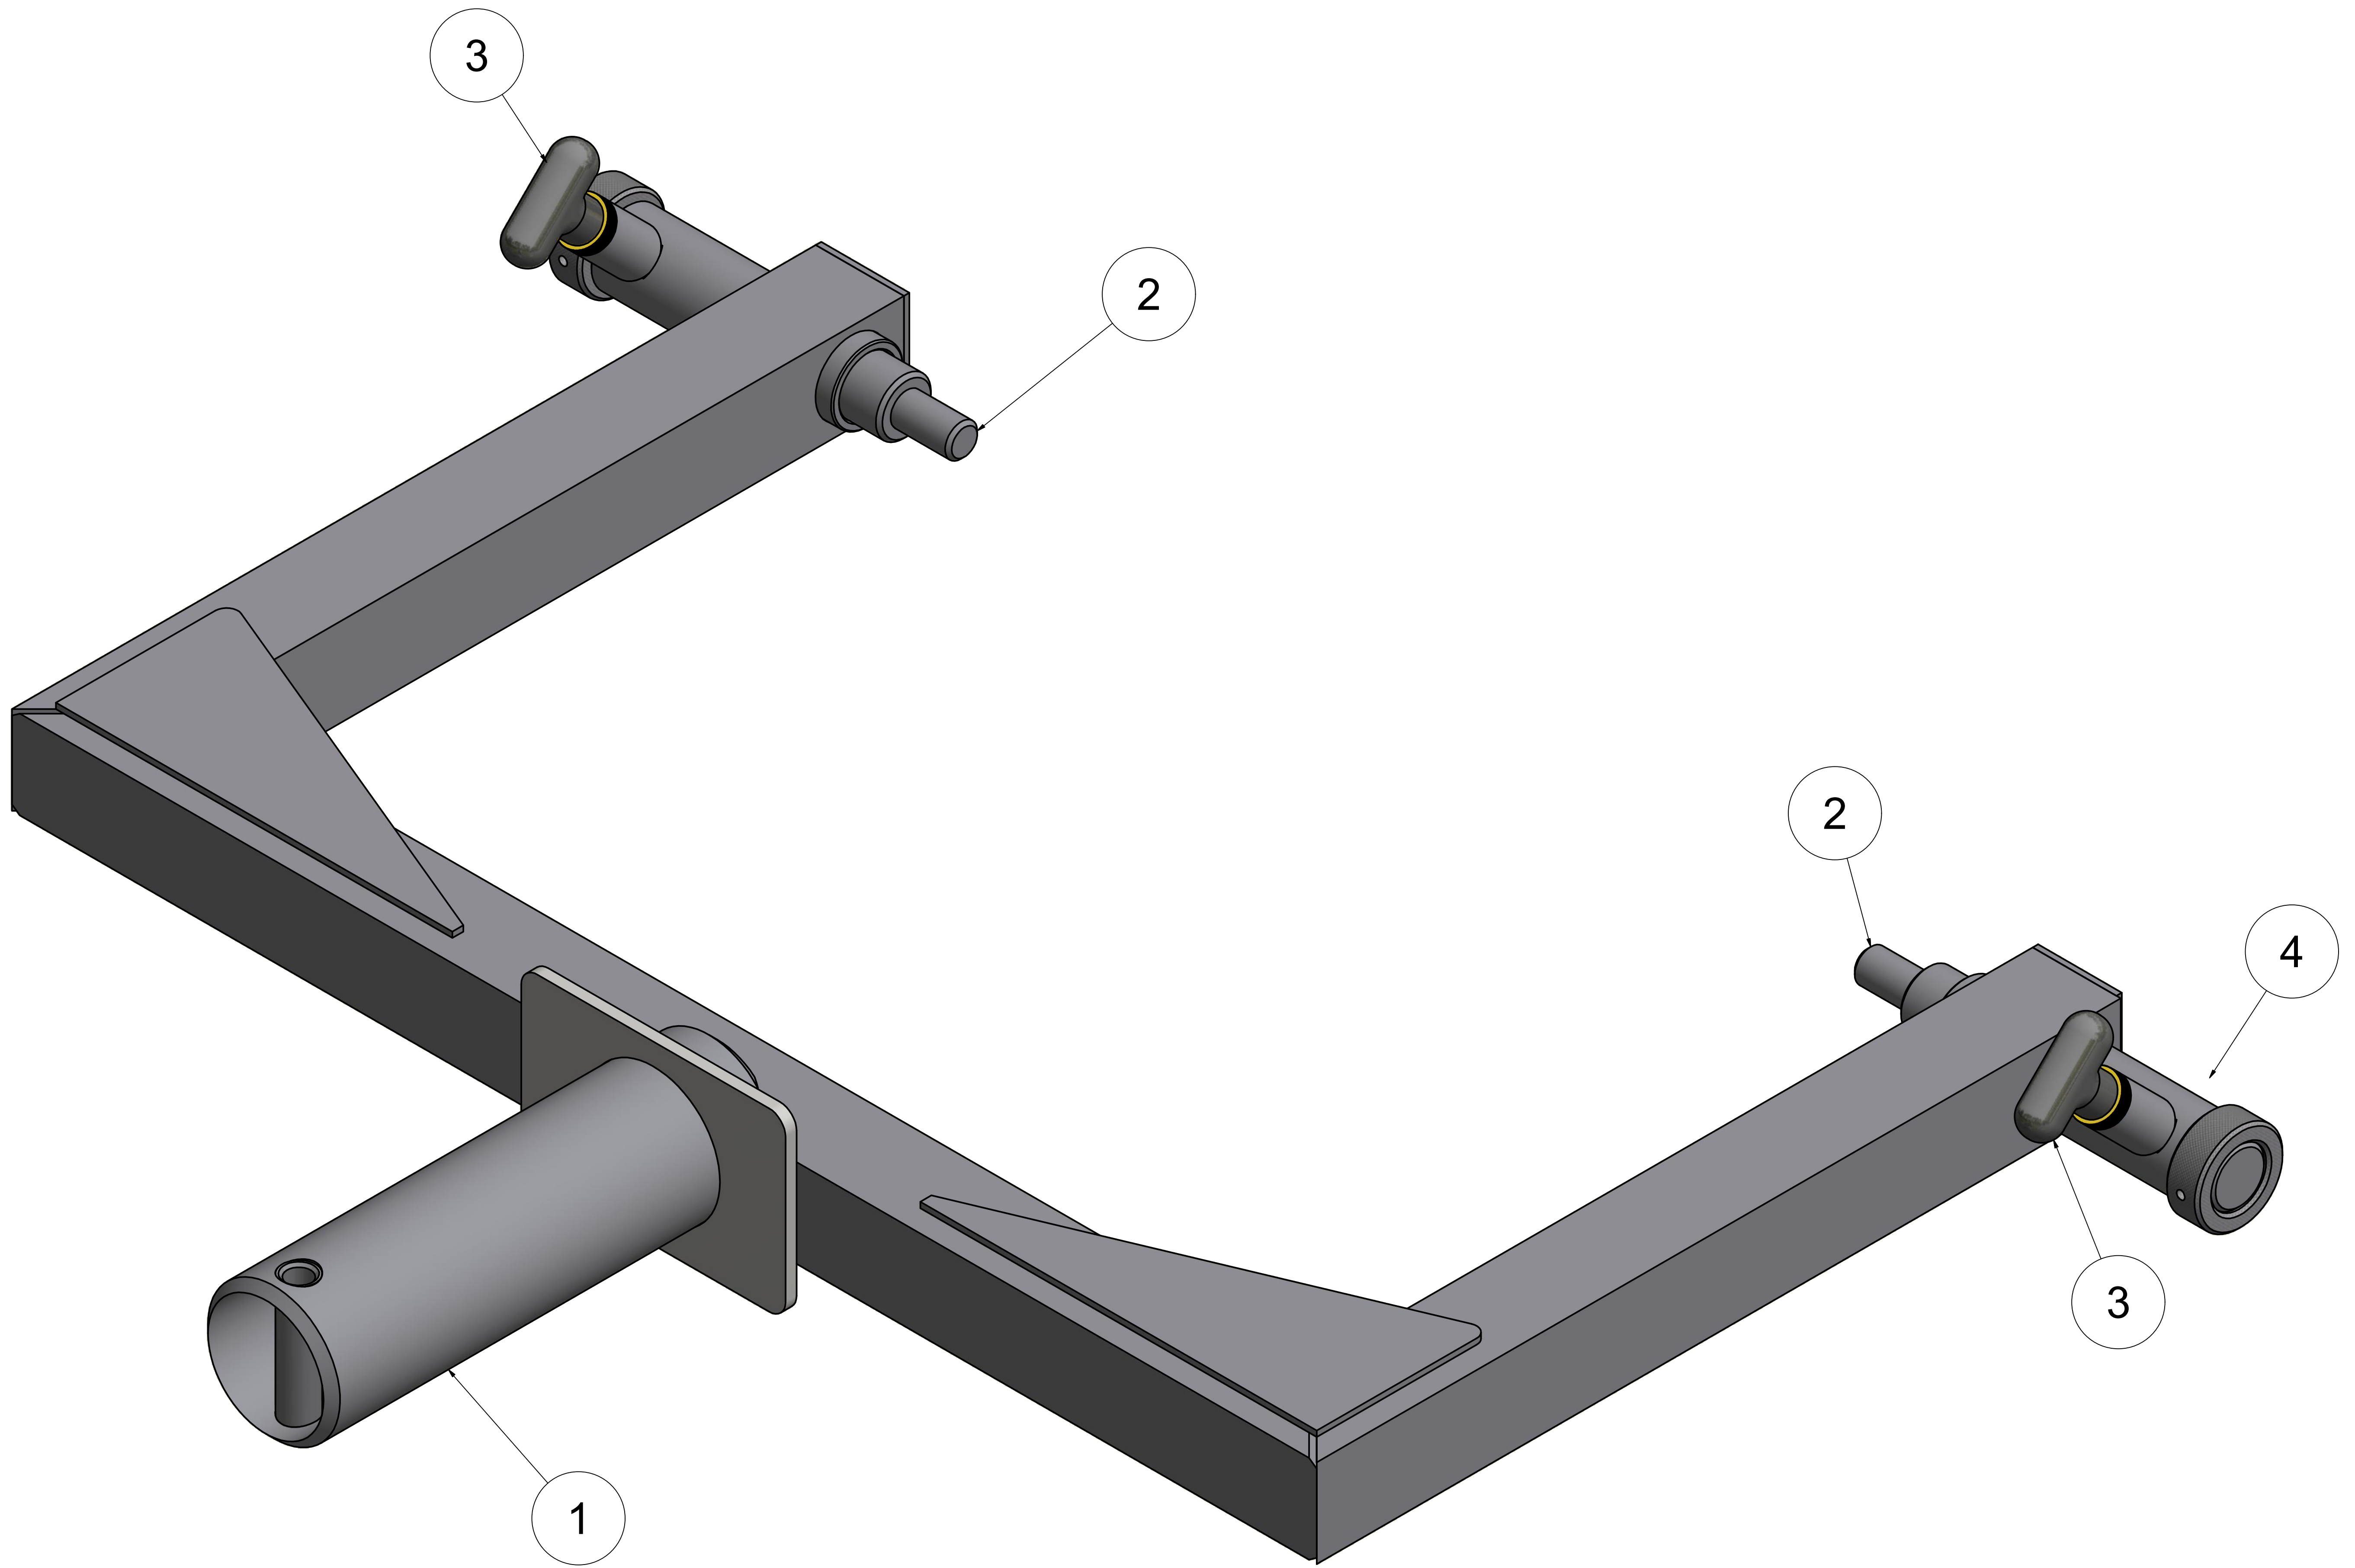

AIRCRAFT: CH-149, AW-101, EH-101
 SHIPPING SPECS.:
 COLOR: POWDER COAT YELLOW

TY-CH149

ITEM	QTY	PART NUMBER	DESCRIPTION
1	1	TY-149-01-00	FRAME
2	2	TY-149-02-00	PIN
3	2	90222A112	LOCKING PIN ASSEMBLY
4	2	92620A537	1/4-20 X 1/2 BOLT