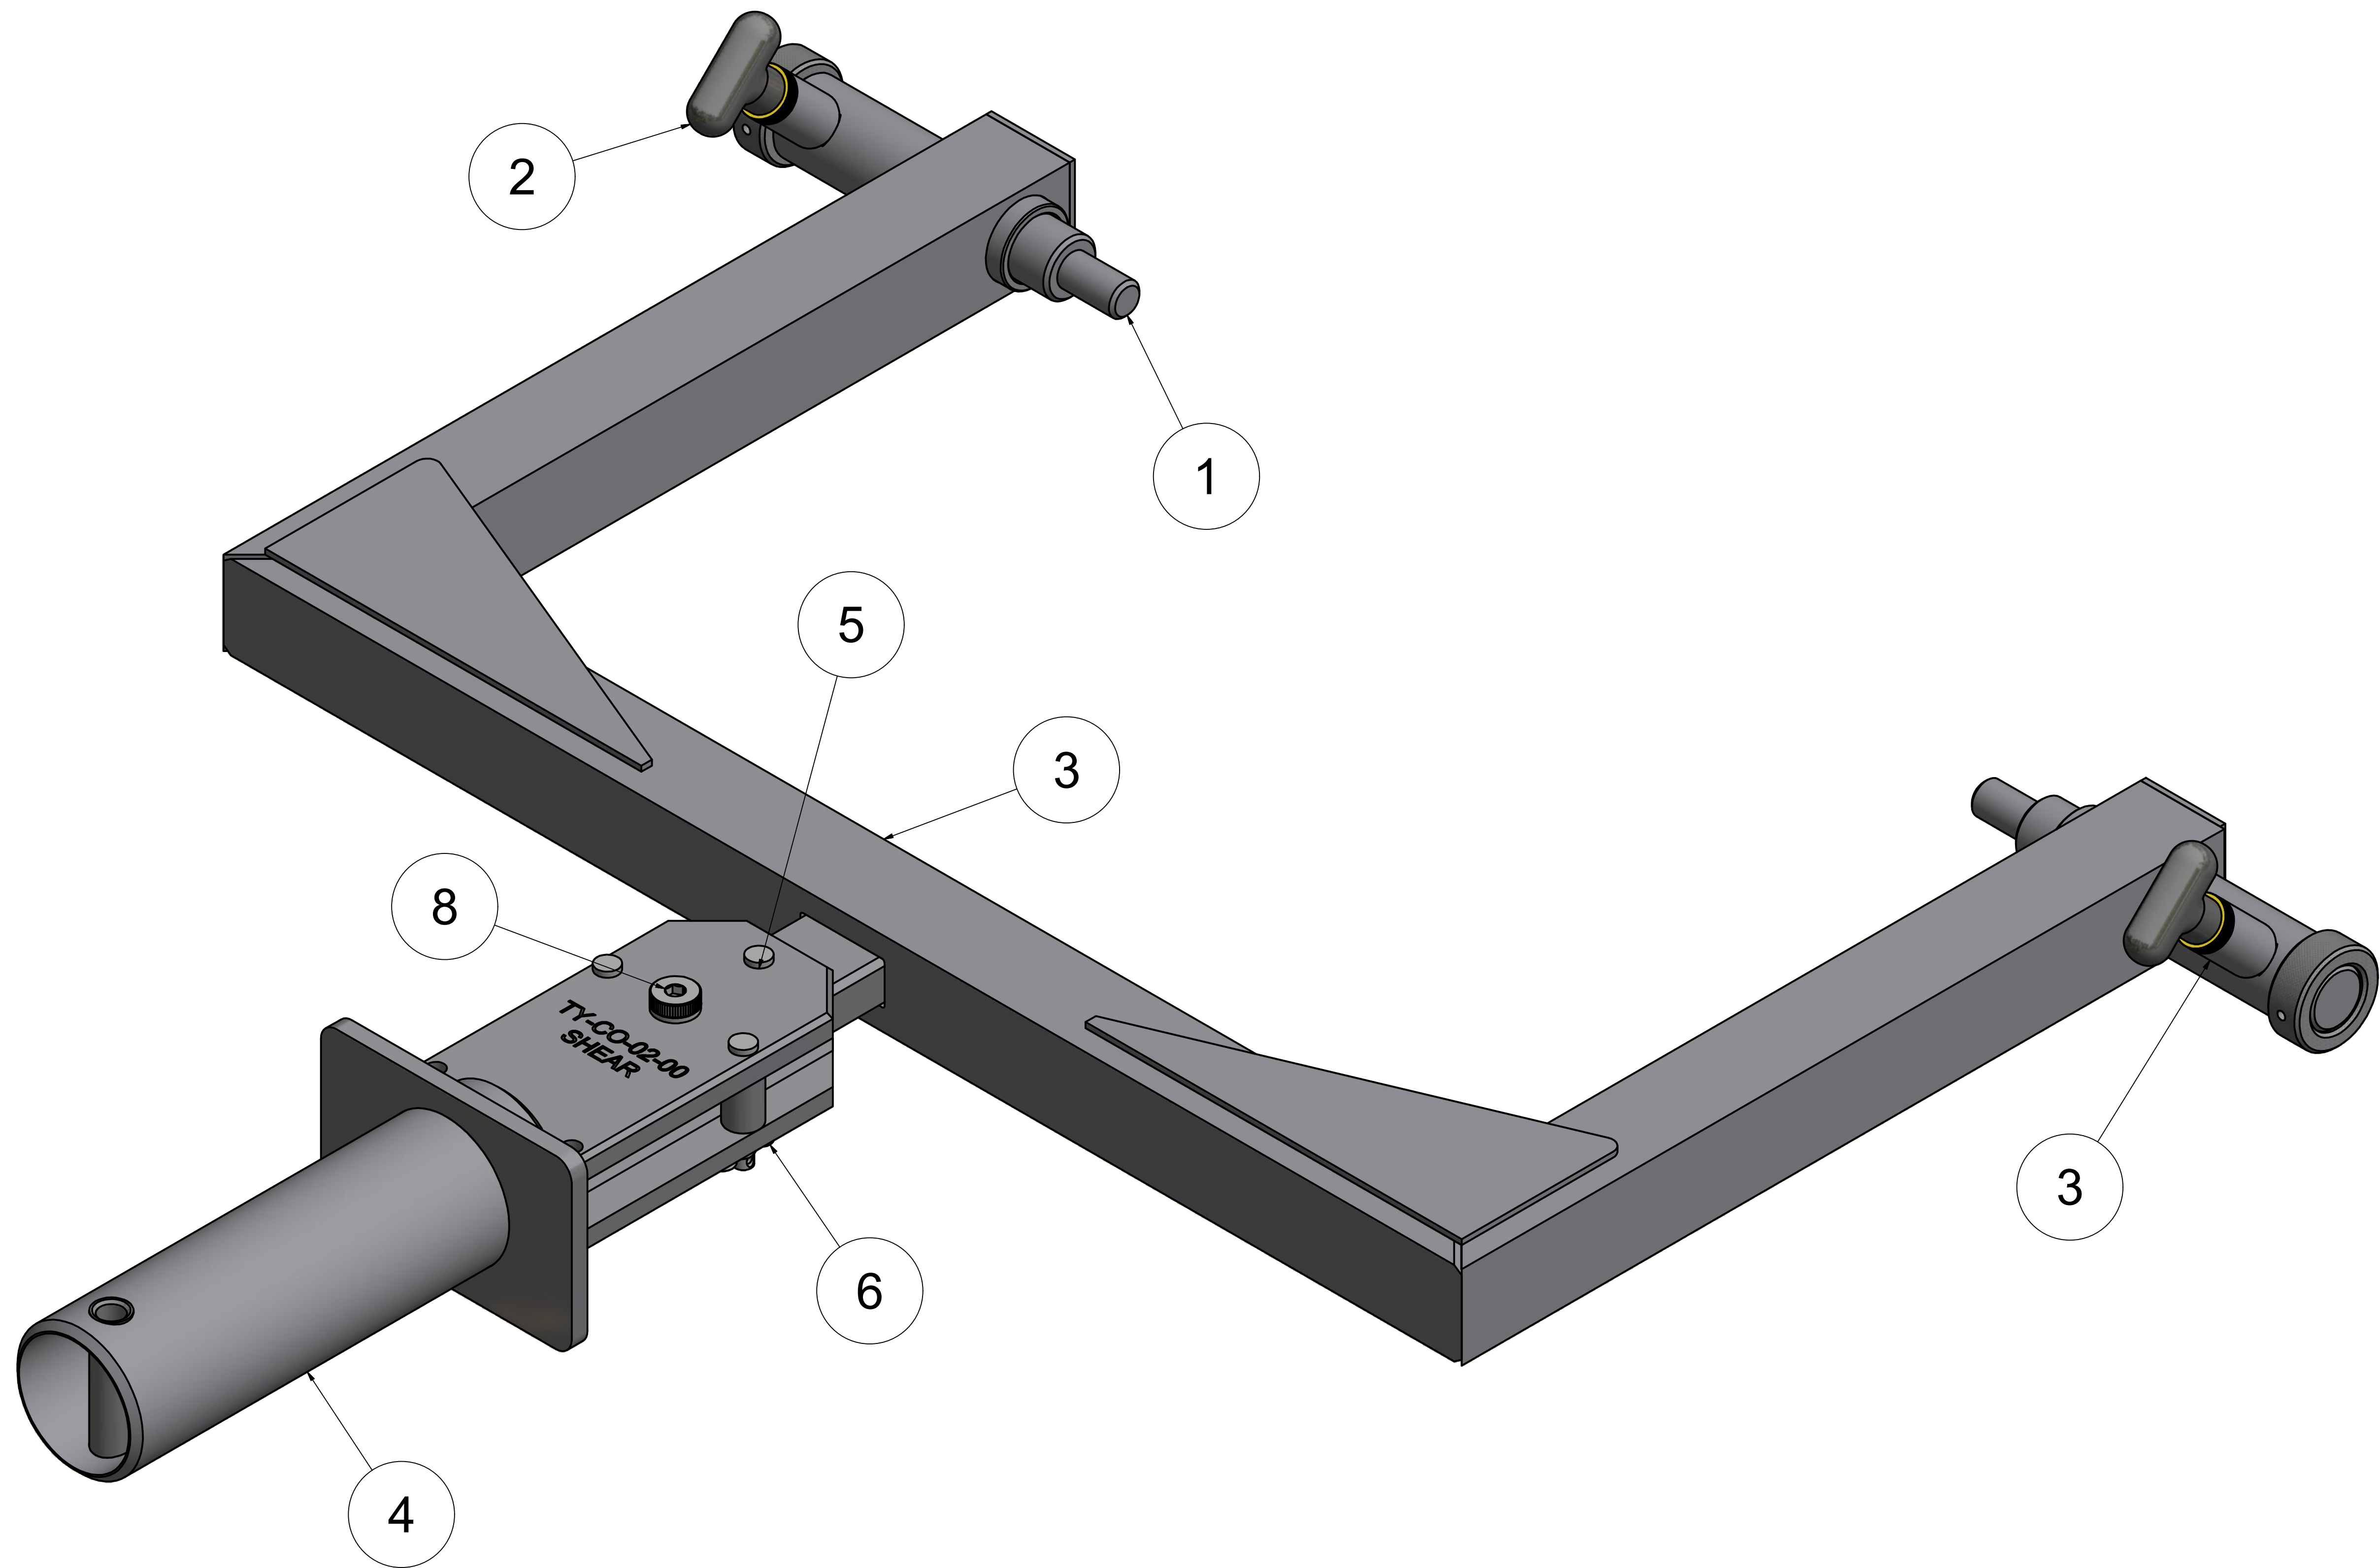

AIRCRAFT: CH-149, AW-101, EH-101 W/SHEAR,
 SHIPPING SPECS.:
 COLOR: POWDER COAT YELLOW

TY-CH149S

ITEM	QTY	PART NUMBER	DESCRIPTION
1	2	TY-149-02-00	PIN
2	2	90222A112	LOCKING PIN ASSEMBLY
3	1	TY-149S-01-00	FRAME
4	1	TY-CO-02-00	SHEAR
5	3	TY-SP-9000	SHEAR PIN
6	3	92418A229	BUTTERFLY PIN
7	2	91286A101	1/4-20 X 1/2 BOLT
8	1	91259A802	5/8 X 2 SHANK 1/2-13 THREAD SHOULDER BOLT
9	1	98180A150	1/2 WASHER
10	1	90630A125	1/2-13 LOCKNUT