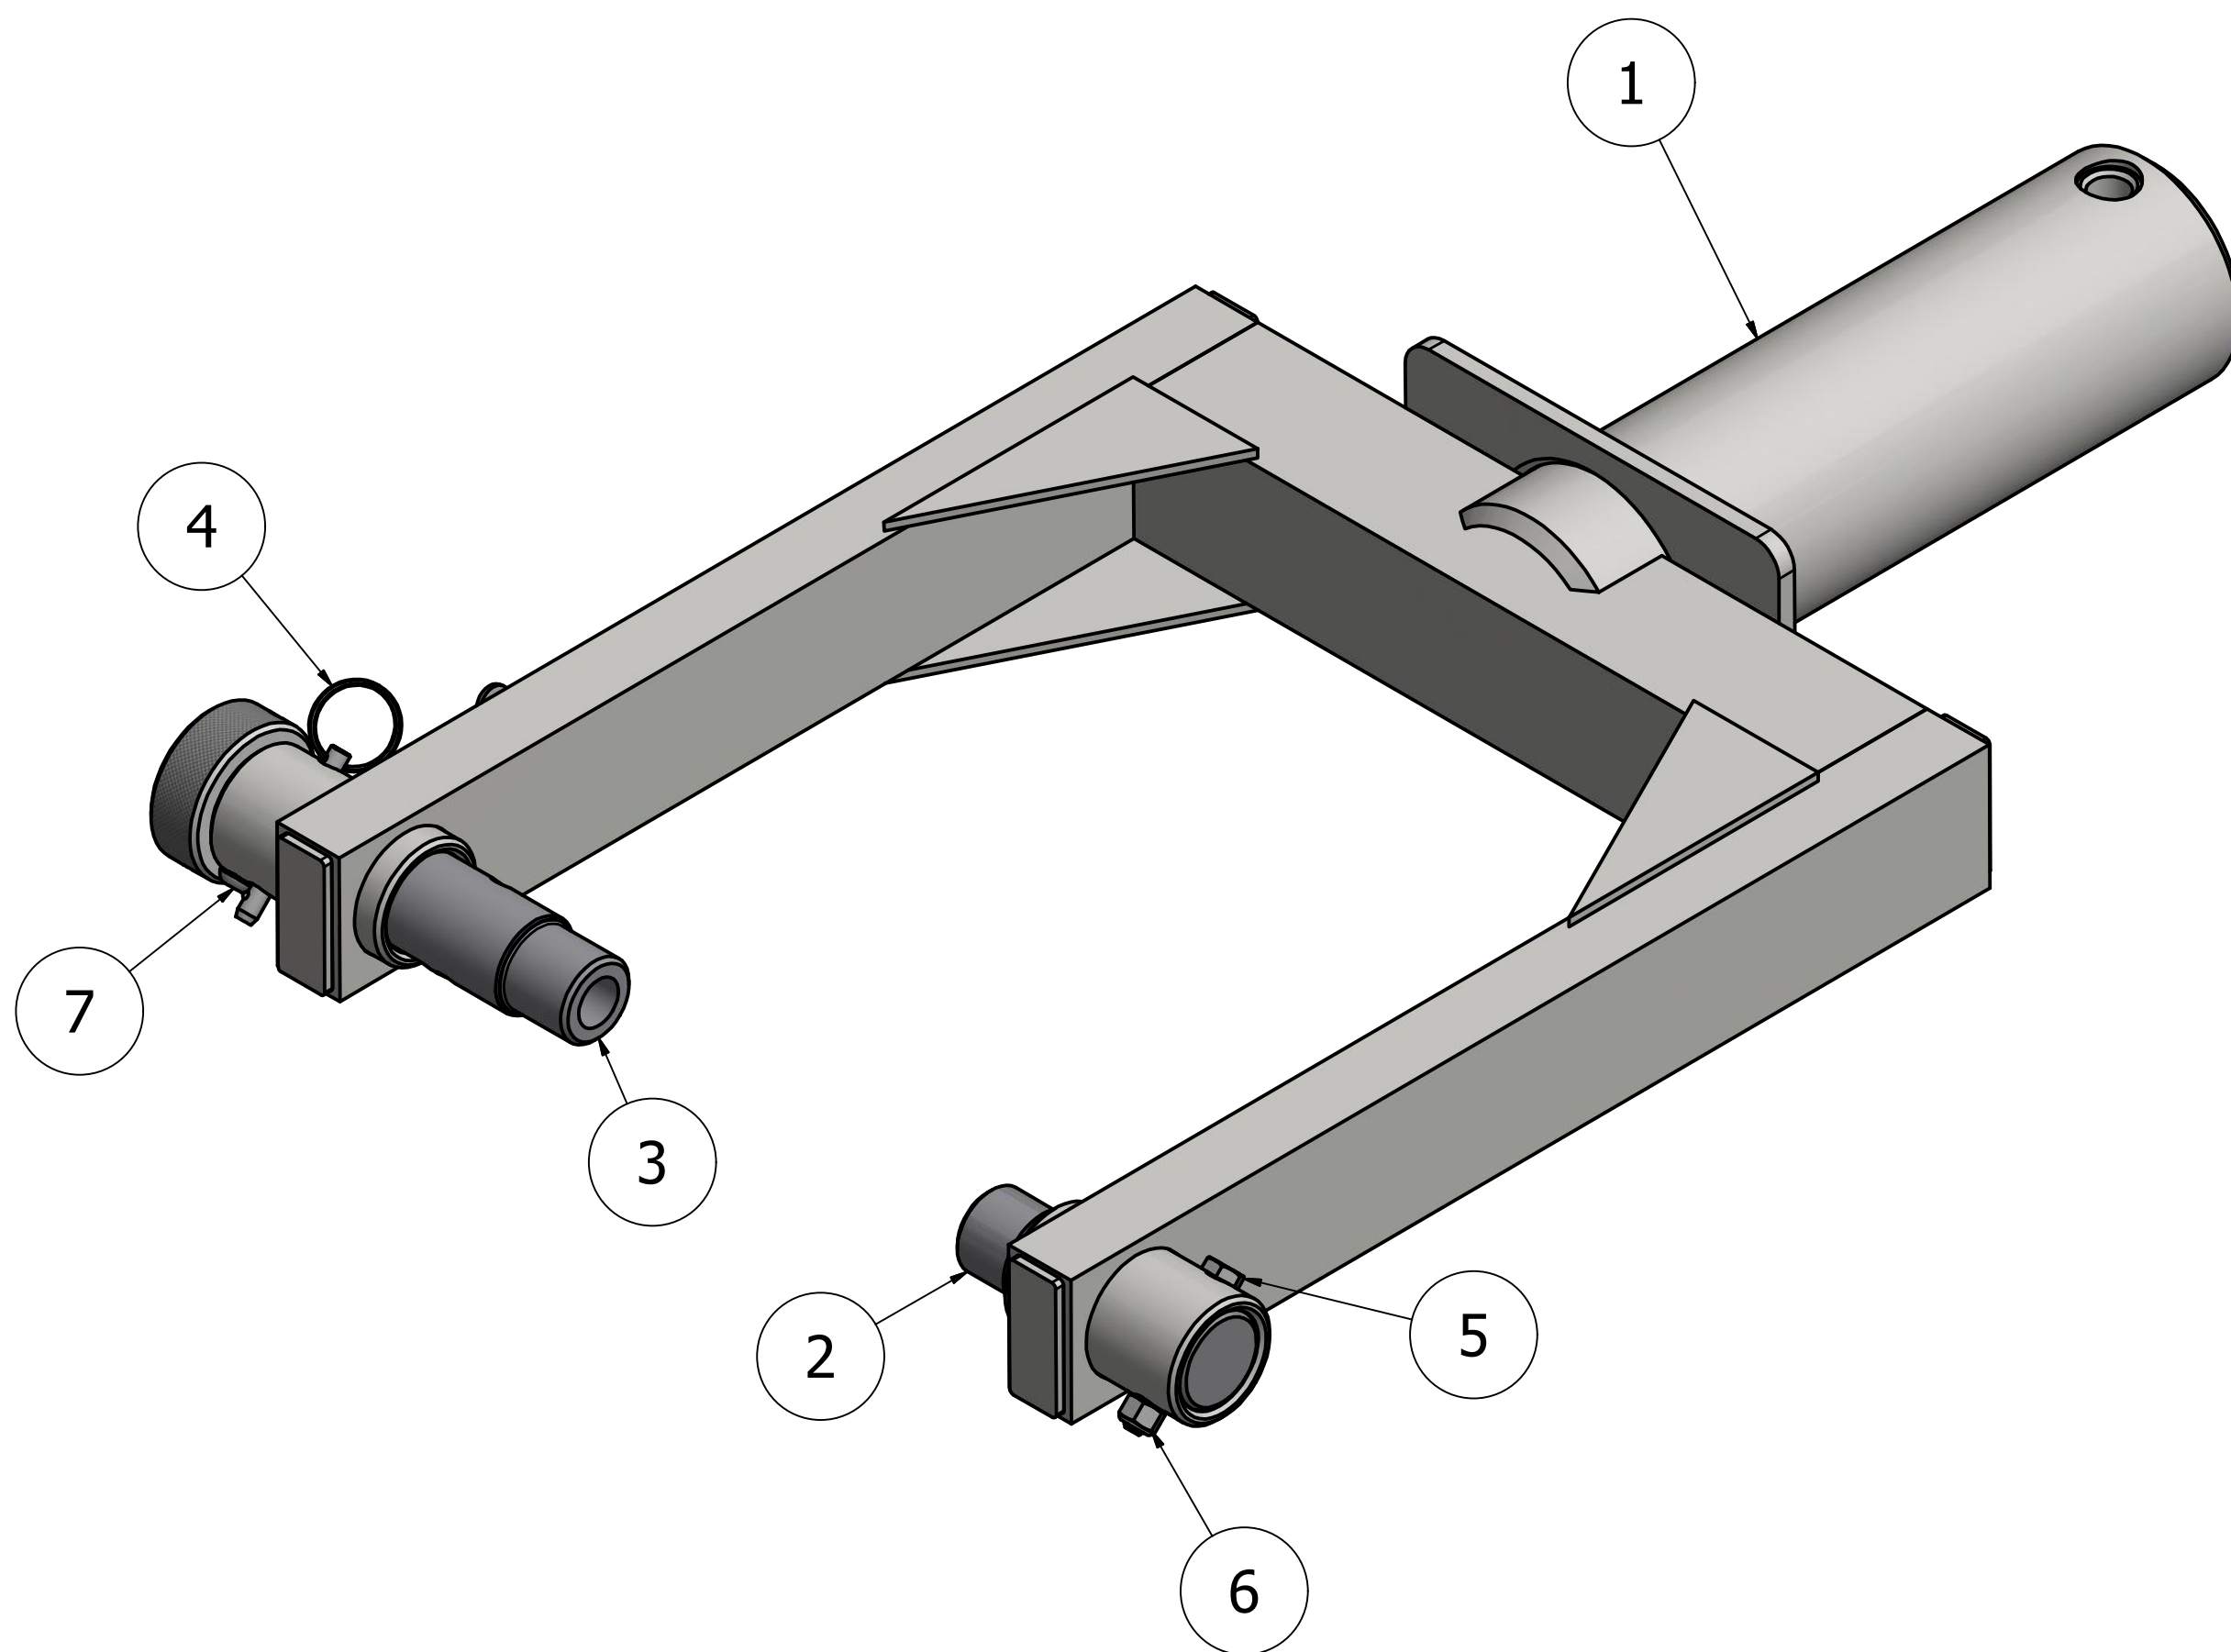

TY-CIT1 COMPLETE HEAD ASSEMBLY

AIRCRAFT: CITATION I, II, V, CJ1, 2, 3, 510, 560'S AND ALL LEARS.
SPEC.
LENGTH: 23.925
WEIGHT 19.3 LBS.
SHIPPING WT. 22 LBS.
COLOR: POWDER COAT YELLOW

PARTS LIST

ITEM	QTY	PART NUMBER	DESCRIPTION
1	1	TY-CL-01-00	WELDED FRAME ASM.
2	1	TY-CL-04-00	PIN
3	1	TY-CL-03-00	ADJUSTABLE PIN
4	1	94975A393	1/4 X 1.7 QUICK RELEASE PIN W/ LANYARD S.S.
5	1	91286A121	1/4-20 X 2 BOLT
6	1	90630A110	1/4-20 LOCKNUT
7	1	91255A535	1/4-20 X 3/8 BHCS
8	1	98164A152	10-24 X 3/8 BHCS