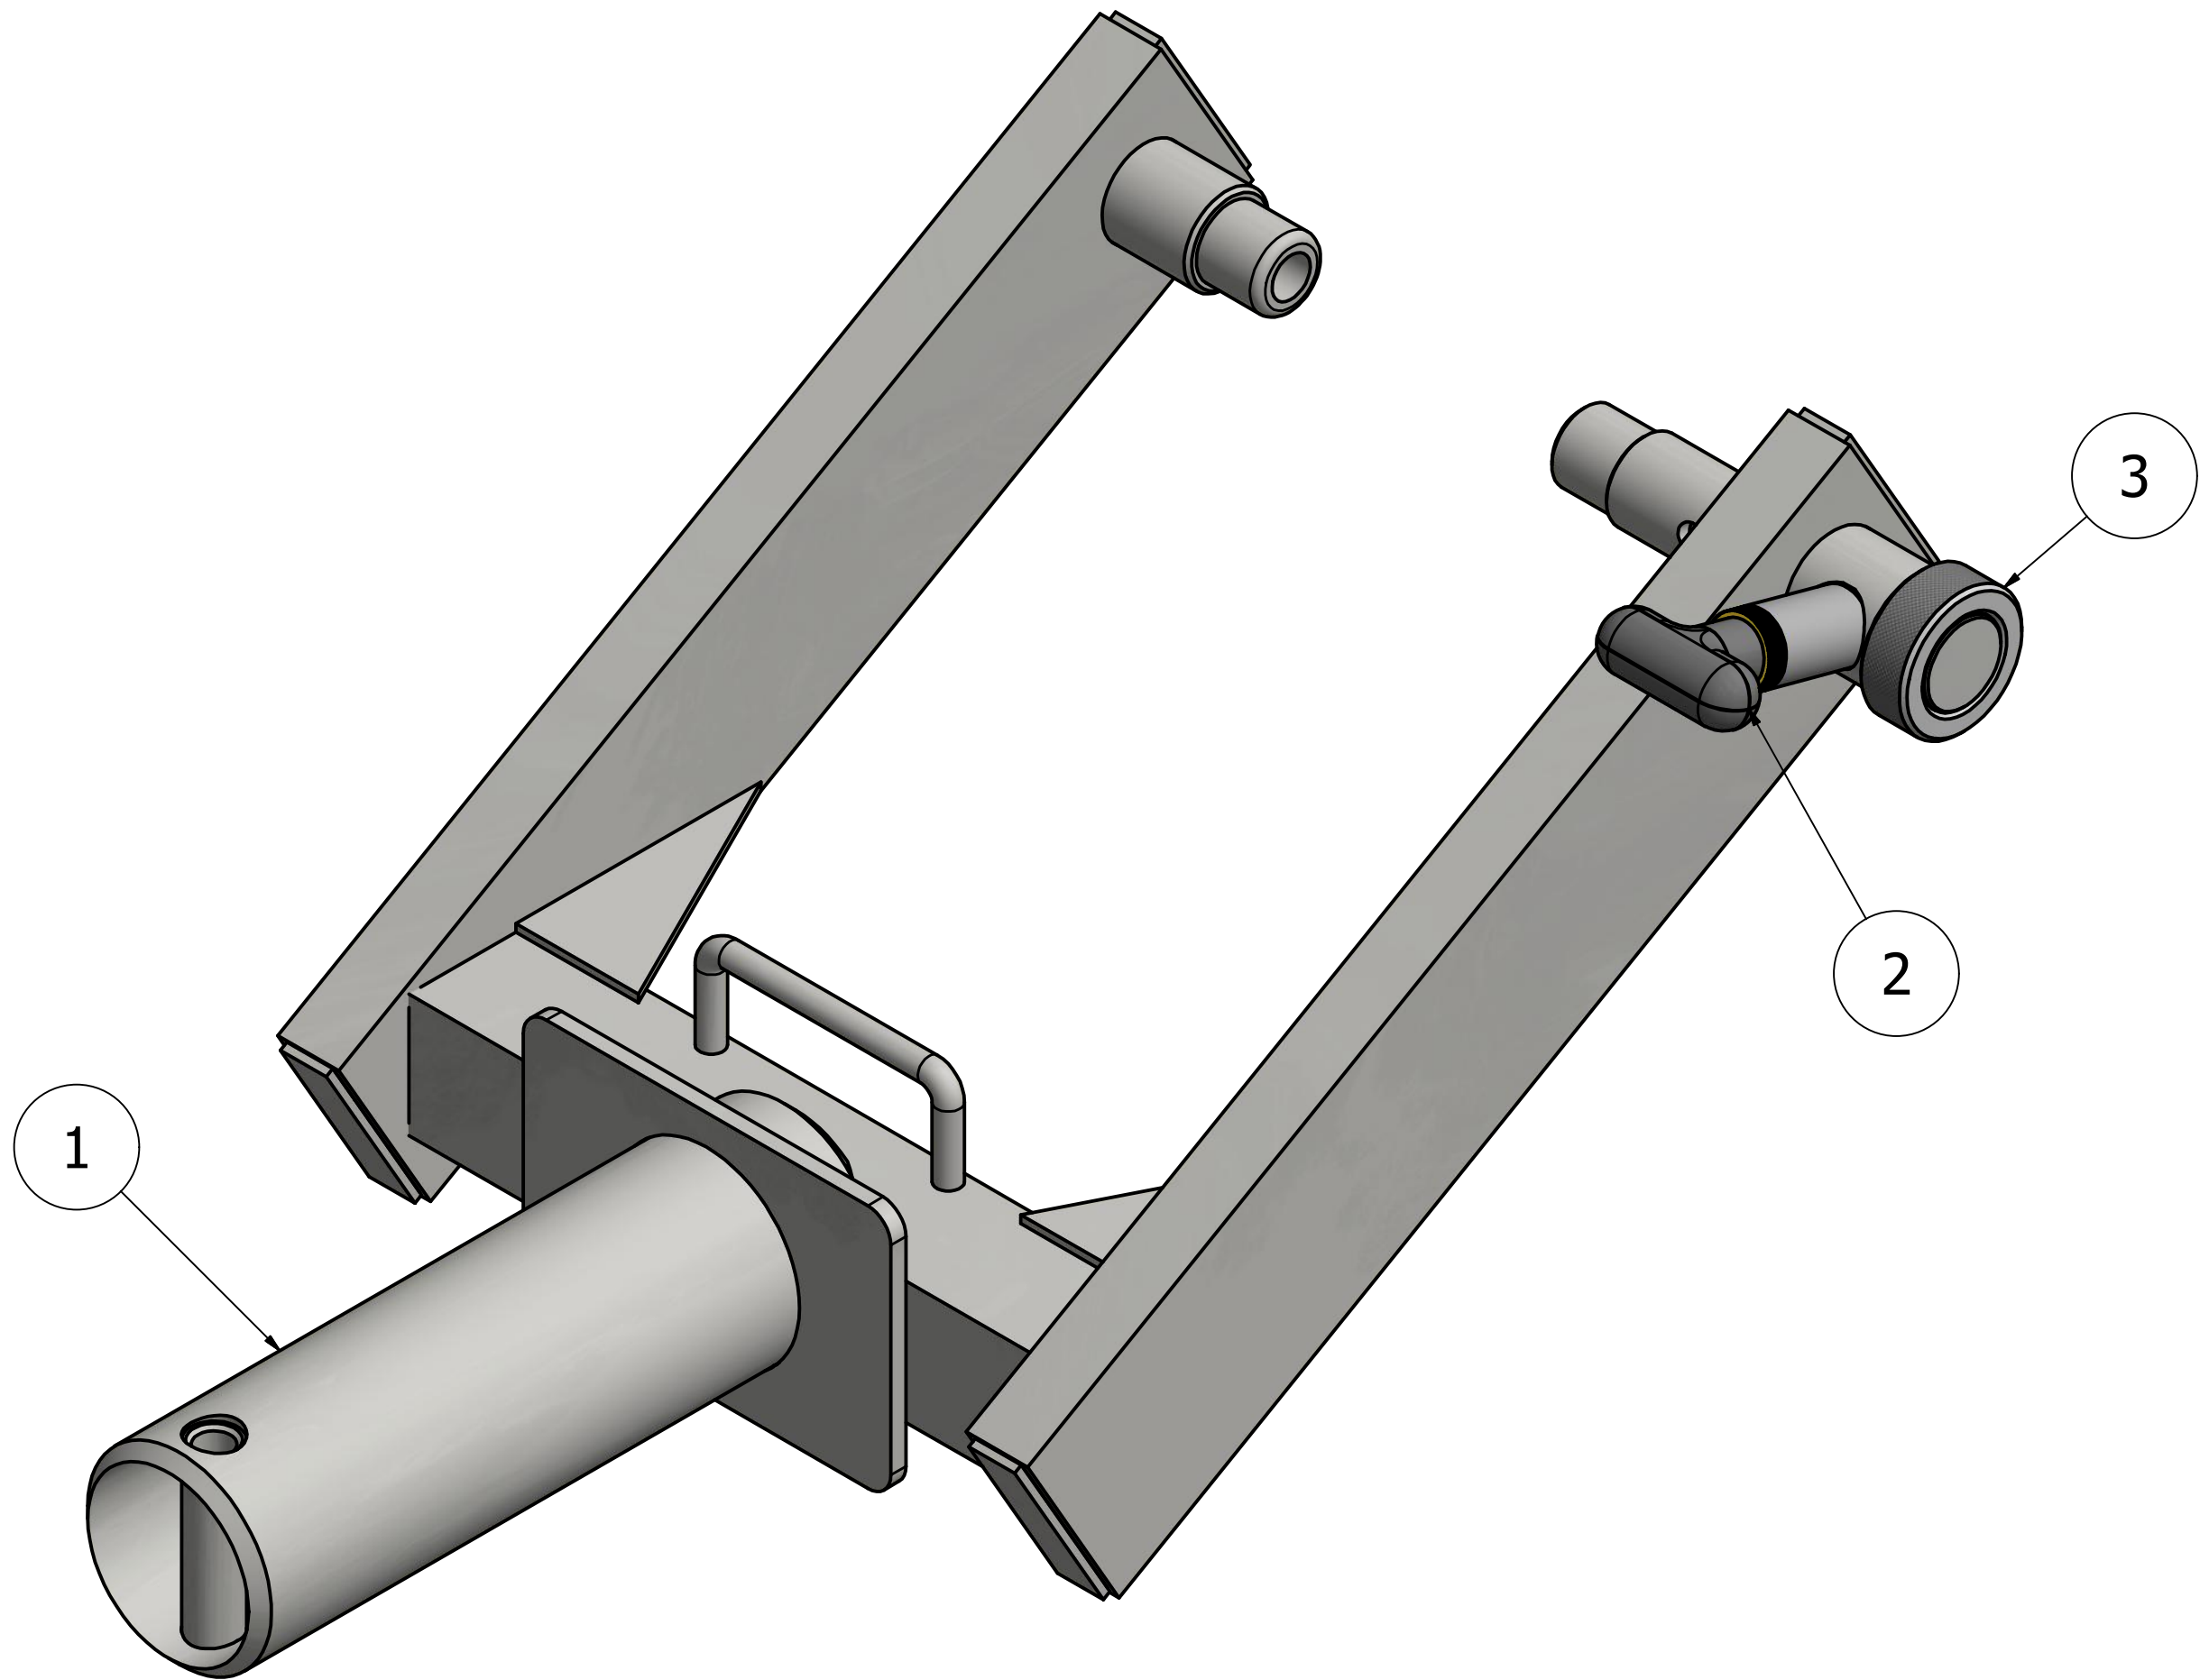

BRACKETT AIRCRAFT COMPANY INC.

www.brackettaircraft.com

TY-CIT2 TOW BAR HEAD

AIRCRAFT:
CITATION III,IV,VI,VII,X,XL,650
SOVEREIGN 680
SPEC:
LENGTH 22.9"
WEIGHT: 20.35 LBS.
SHIPPING WT.: 24 LBS.
FINISH: POWDERCOAT YELLOW

PARTS LIST

ITEM	QTY	PART NUMBER	DESCRIPTION
1	1	TY-CX-01-00	FRAME ASSEMBLY
2	1	RL-90222A	LOCKING PIN ASSEMBLY
3	1	TY-CL-03-00A	ADJUSTABLE PIN