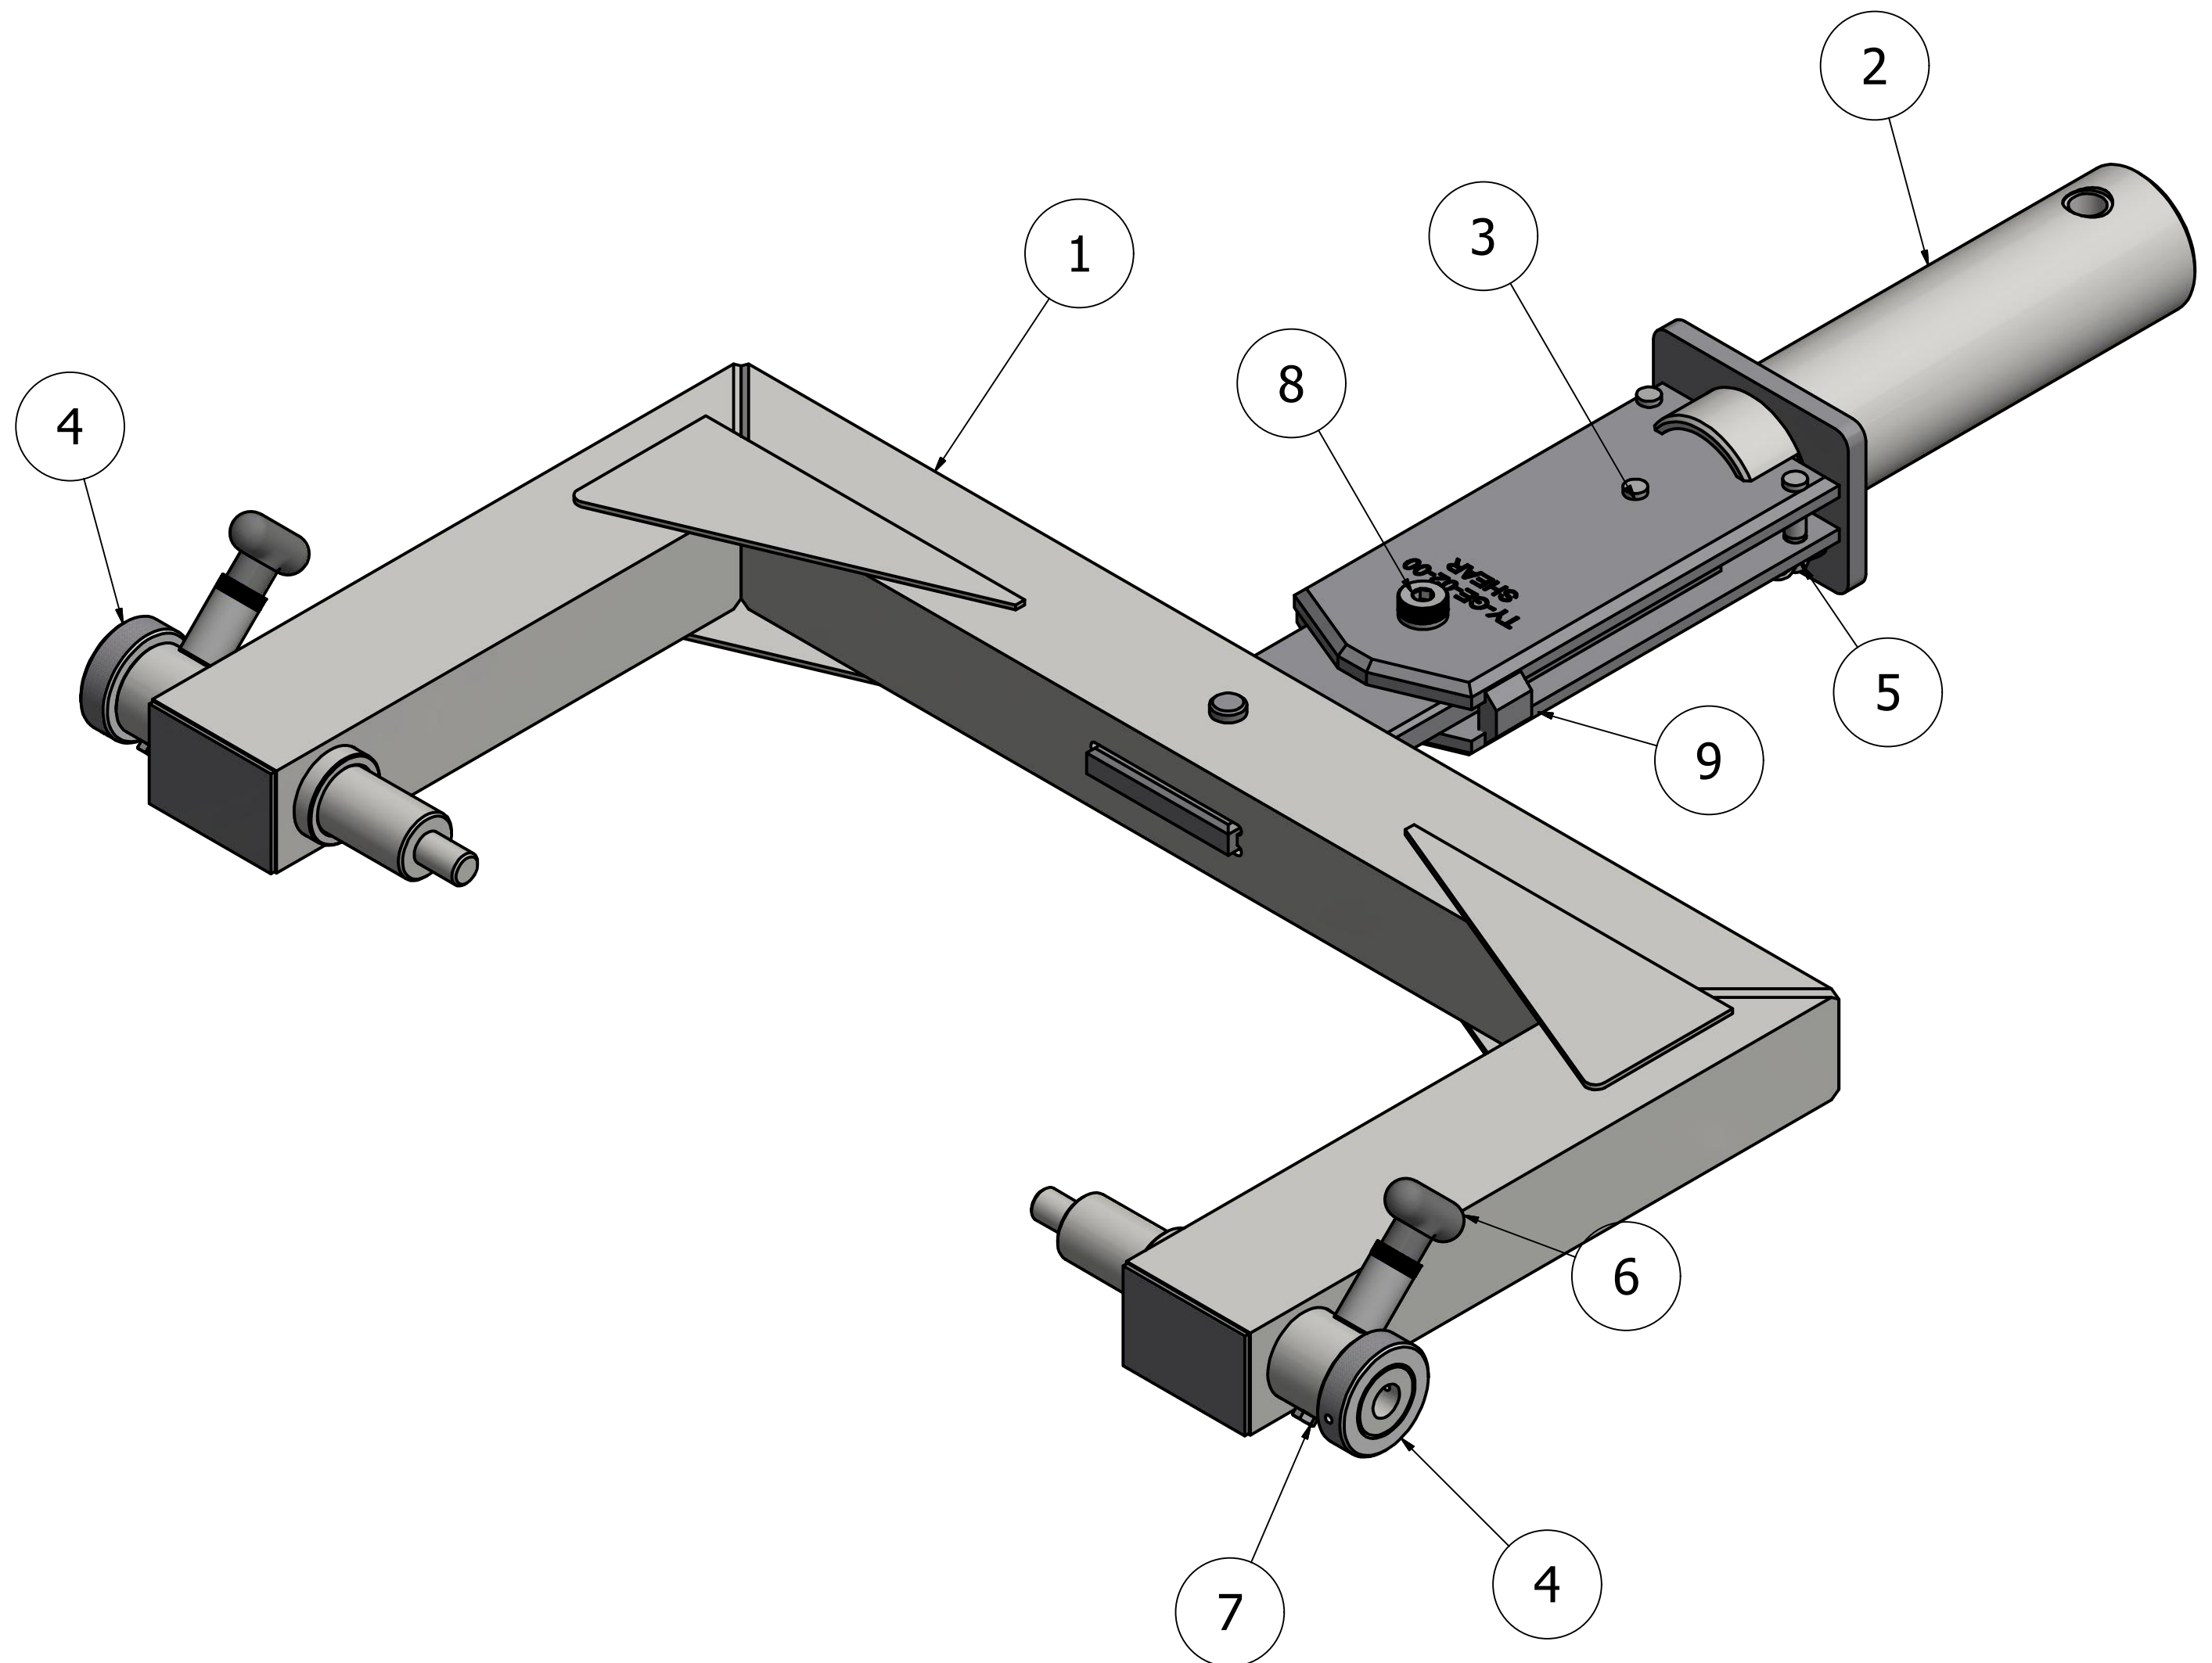

## TY-CRJ1 COMPLETE HEAD/SHEAR ASM.

AIRCRAFT: BOMBARDIER CRJ700, 705, 900 CHALLENGER 870, 890  
 SPEC.:  
 LENGTH: 40.788"  
 HEAD WT.: 62 LBS.  
 SHEAR WT.: 27 LBS.  
 SHIPPING WT.: 92 LBS.  
 COLOR: POWDERCOAT YELLOW  
 REPLACEMENT SHEAR PIN TY-SP-14500

### PARTS LIST

| ITEM | QTY | PART NUMBER  | DESCRIPTION                                   |
|------|-----|--------------|---|
| 1    | 1   | TY-CRJ-01-00 | FRAME ASSEMBLY                                |
| 2    | 1   | TY-GE-02-00  | SHEAR ASSEMBLY                                |
| 3    | 3   | TY-SP-14500  | SHEAR PIN                                     |
| 4    | 2   | TY-CR-04-00  | PIN ASSEMBLY                                  |
| 5    | 3   | 92418A229    | BUTTERFLY PIN                                 |
| 6    | 2   | 90222A112    | LOCKING PIN ASSEMBLY                          |
| 7    | 2   | 92620A537    | 1/4-20 X 1/2 BOLT                             |
| 8    | 1   | 91259A841    | 3/4 X 1 3/4 SHANK 5/8-11 THREAD SHOULDER BOLT |
| 9    | 1   | 97135A270    | 5/8-11 LOCKNUT                                |