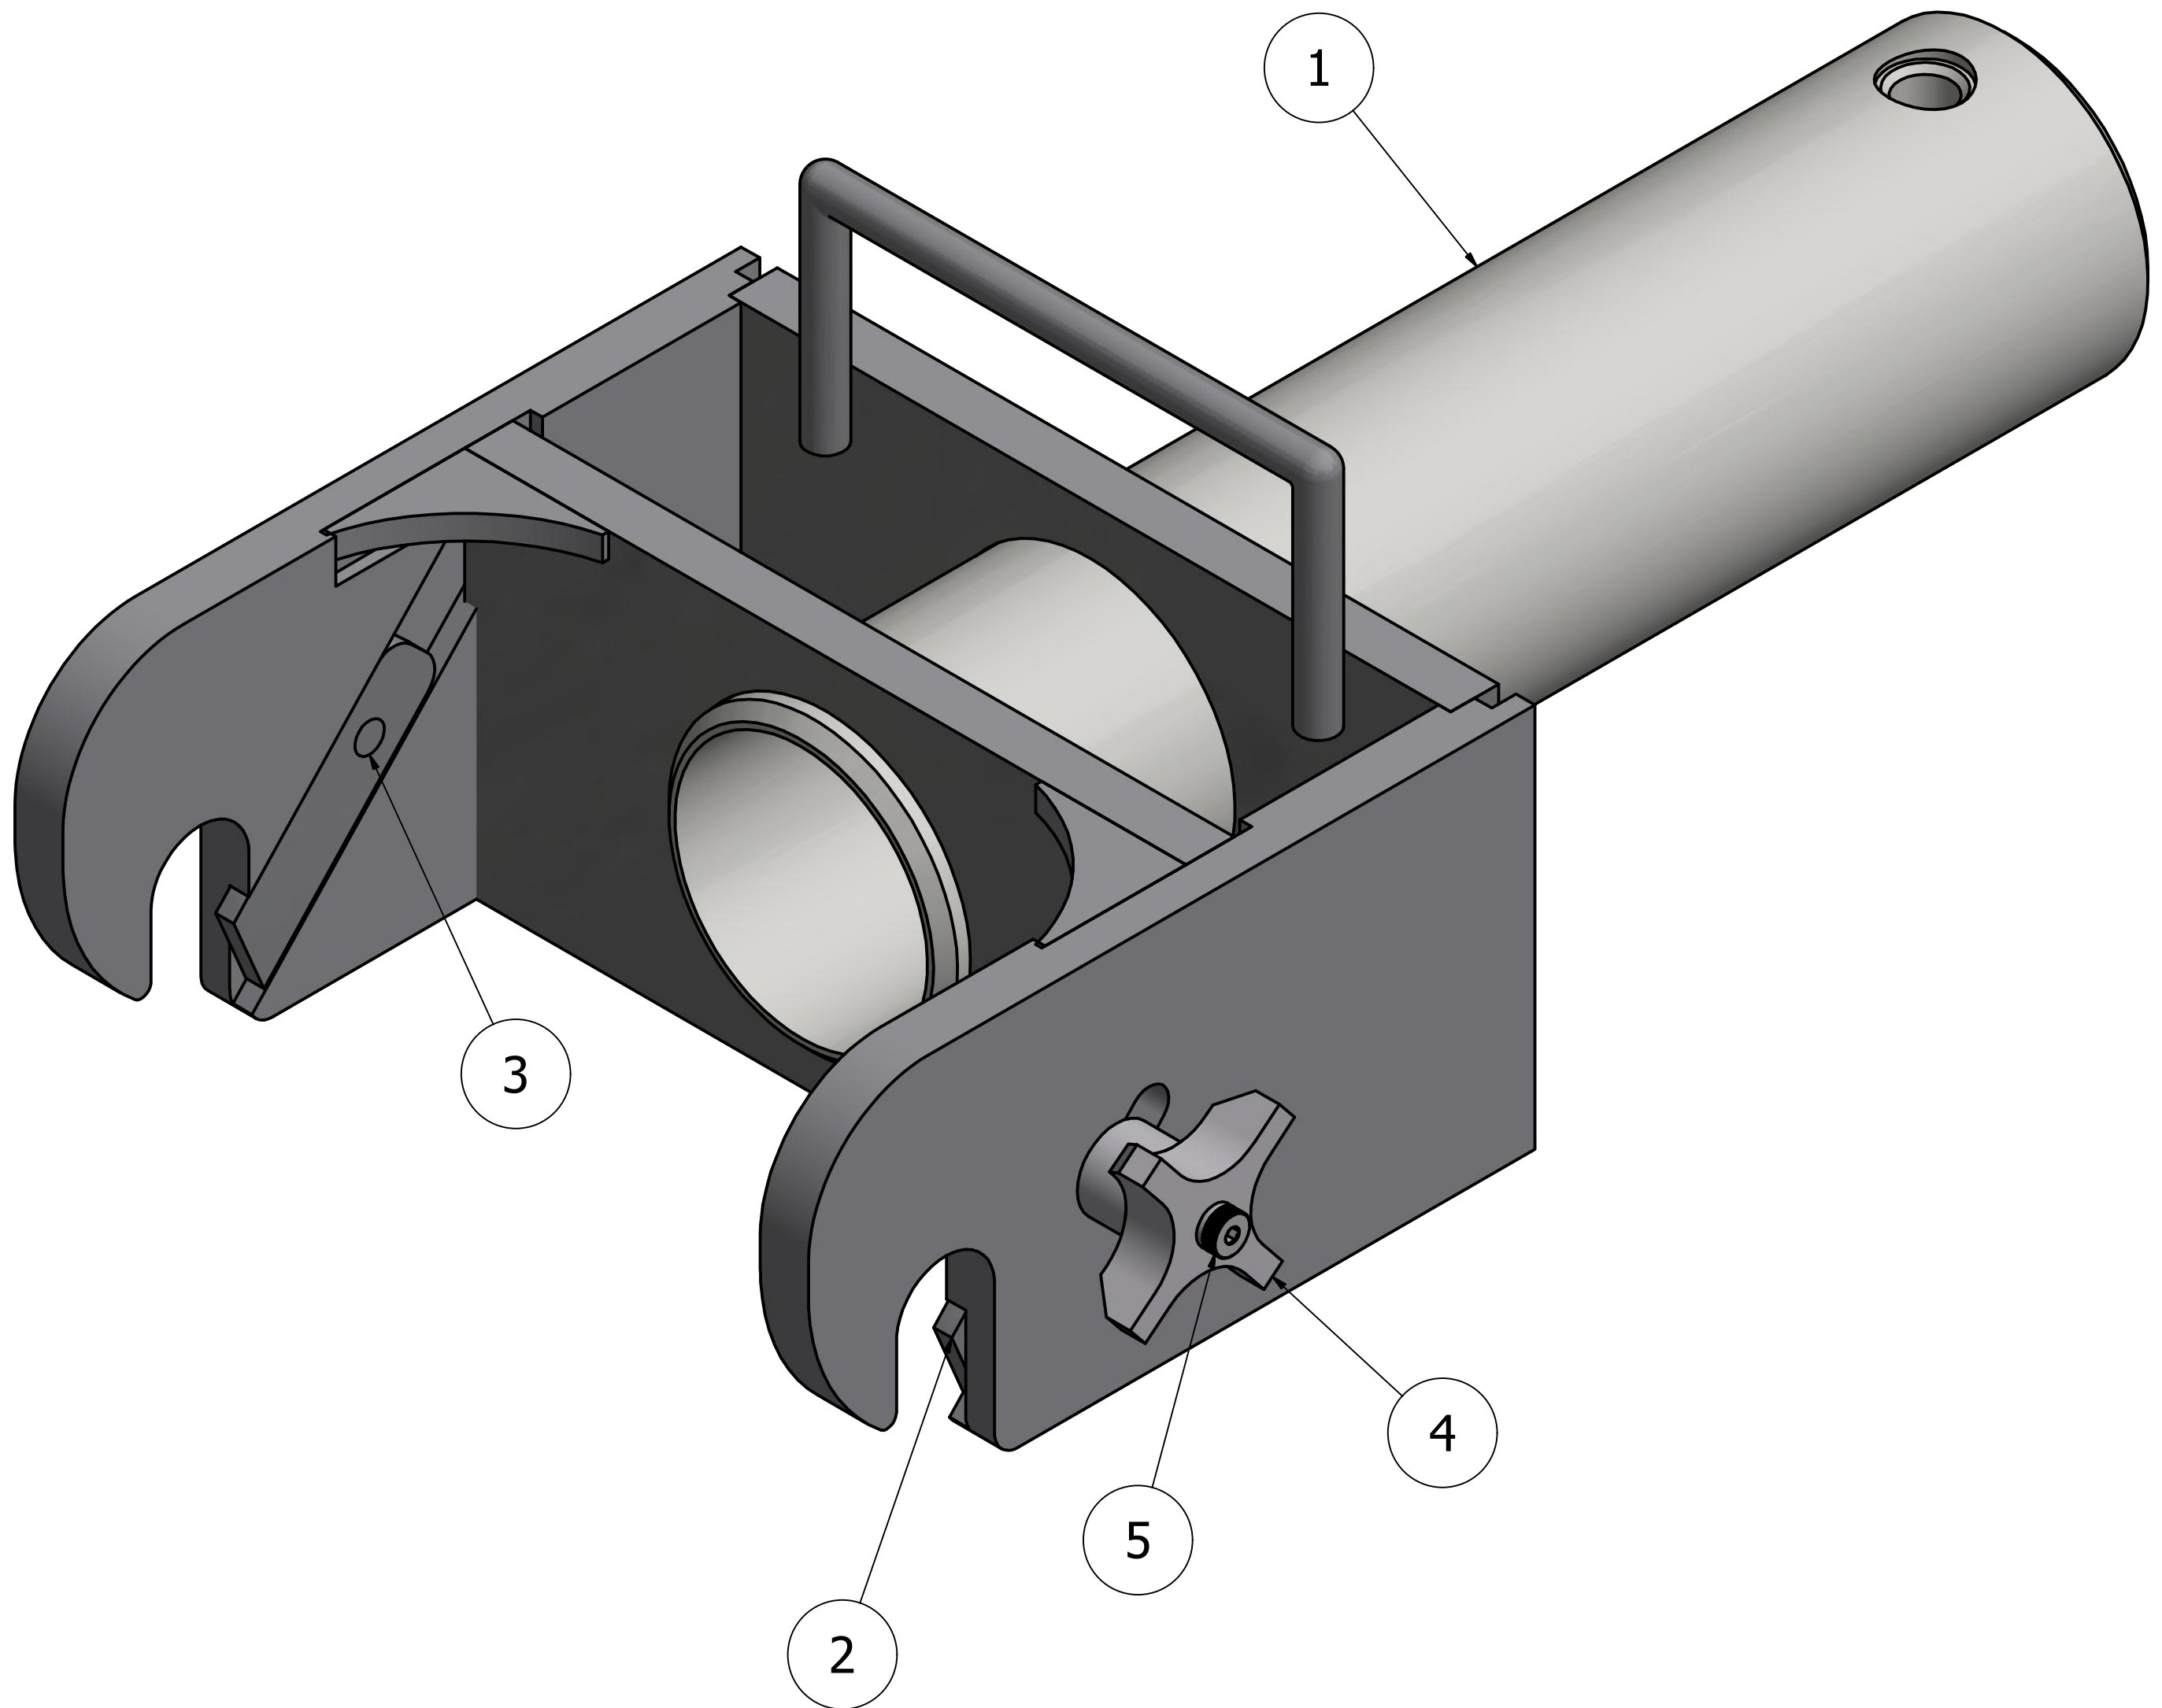

BRACKETT AIRCRAFT COMPANY INC.

www.brackettaircraft.com

TY-D8-4 COMPLETE HEAD ASSEMBLY

AIRCRAFT:
 BOMBARDIER (FORMERLY DEHAVILLAND) DASH 8-100, 200 300.
 SPEC:
 LENGTH 16 1/2"
 WEIGHT 20.7 LBS.
 SHIPPING WT. 23 LBS.
 COLOR: POWDER COAT YELLOW

PARTS LIST

ITEM	QTY	PART NUMBER	DESCRIPTION
1	1	TY-D8-4-00	FRAME ASSEMBLY
2	1	TY-FA-03-00	SLIDER ASSEMBLY
3	1	TY-FA-04-00	SLIDER ASSEMBLY
4	2	TY-FA-05-D8	KNOB
5	2	90298A537	1/4 X 1/2 S.S. SHOULDER BOLT