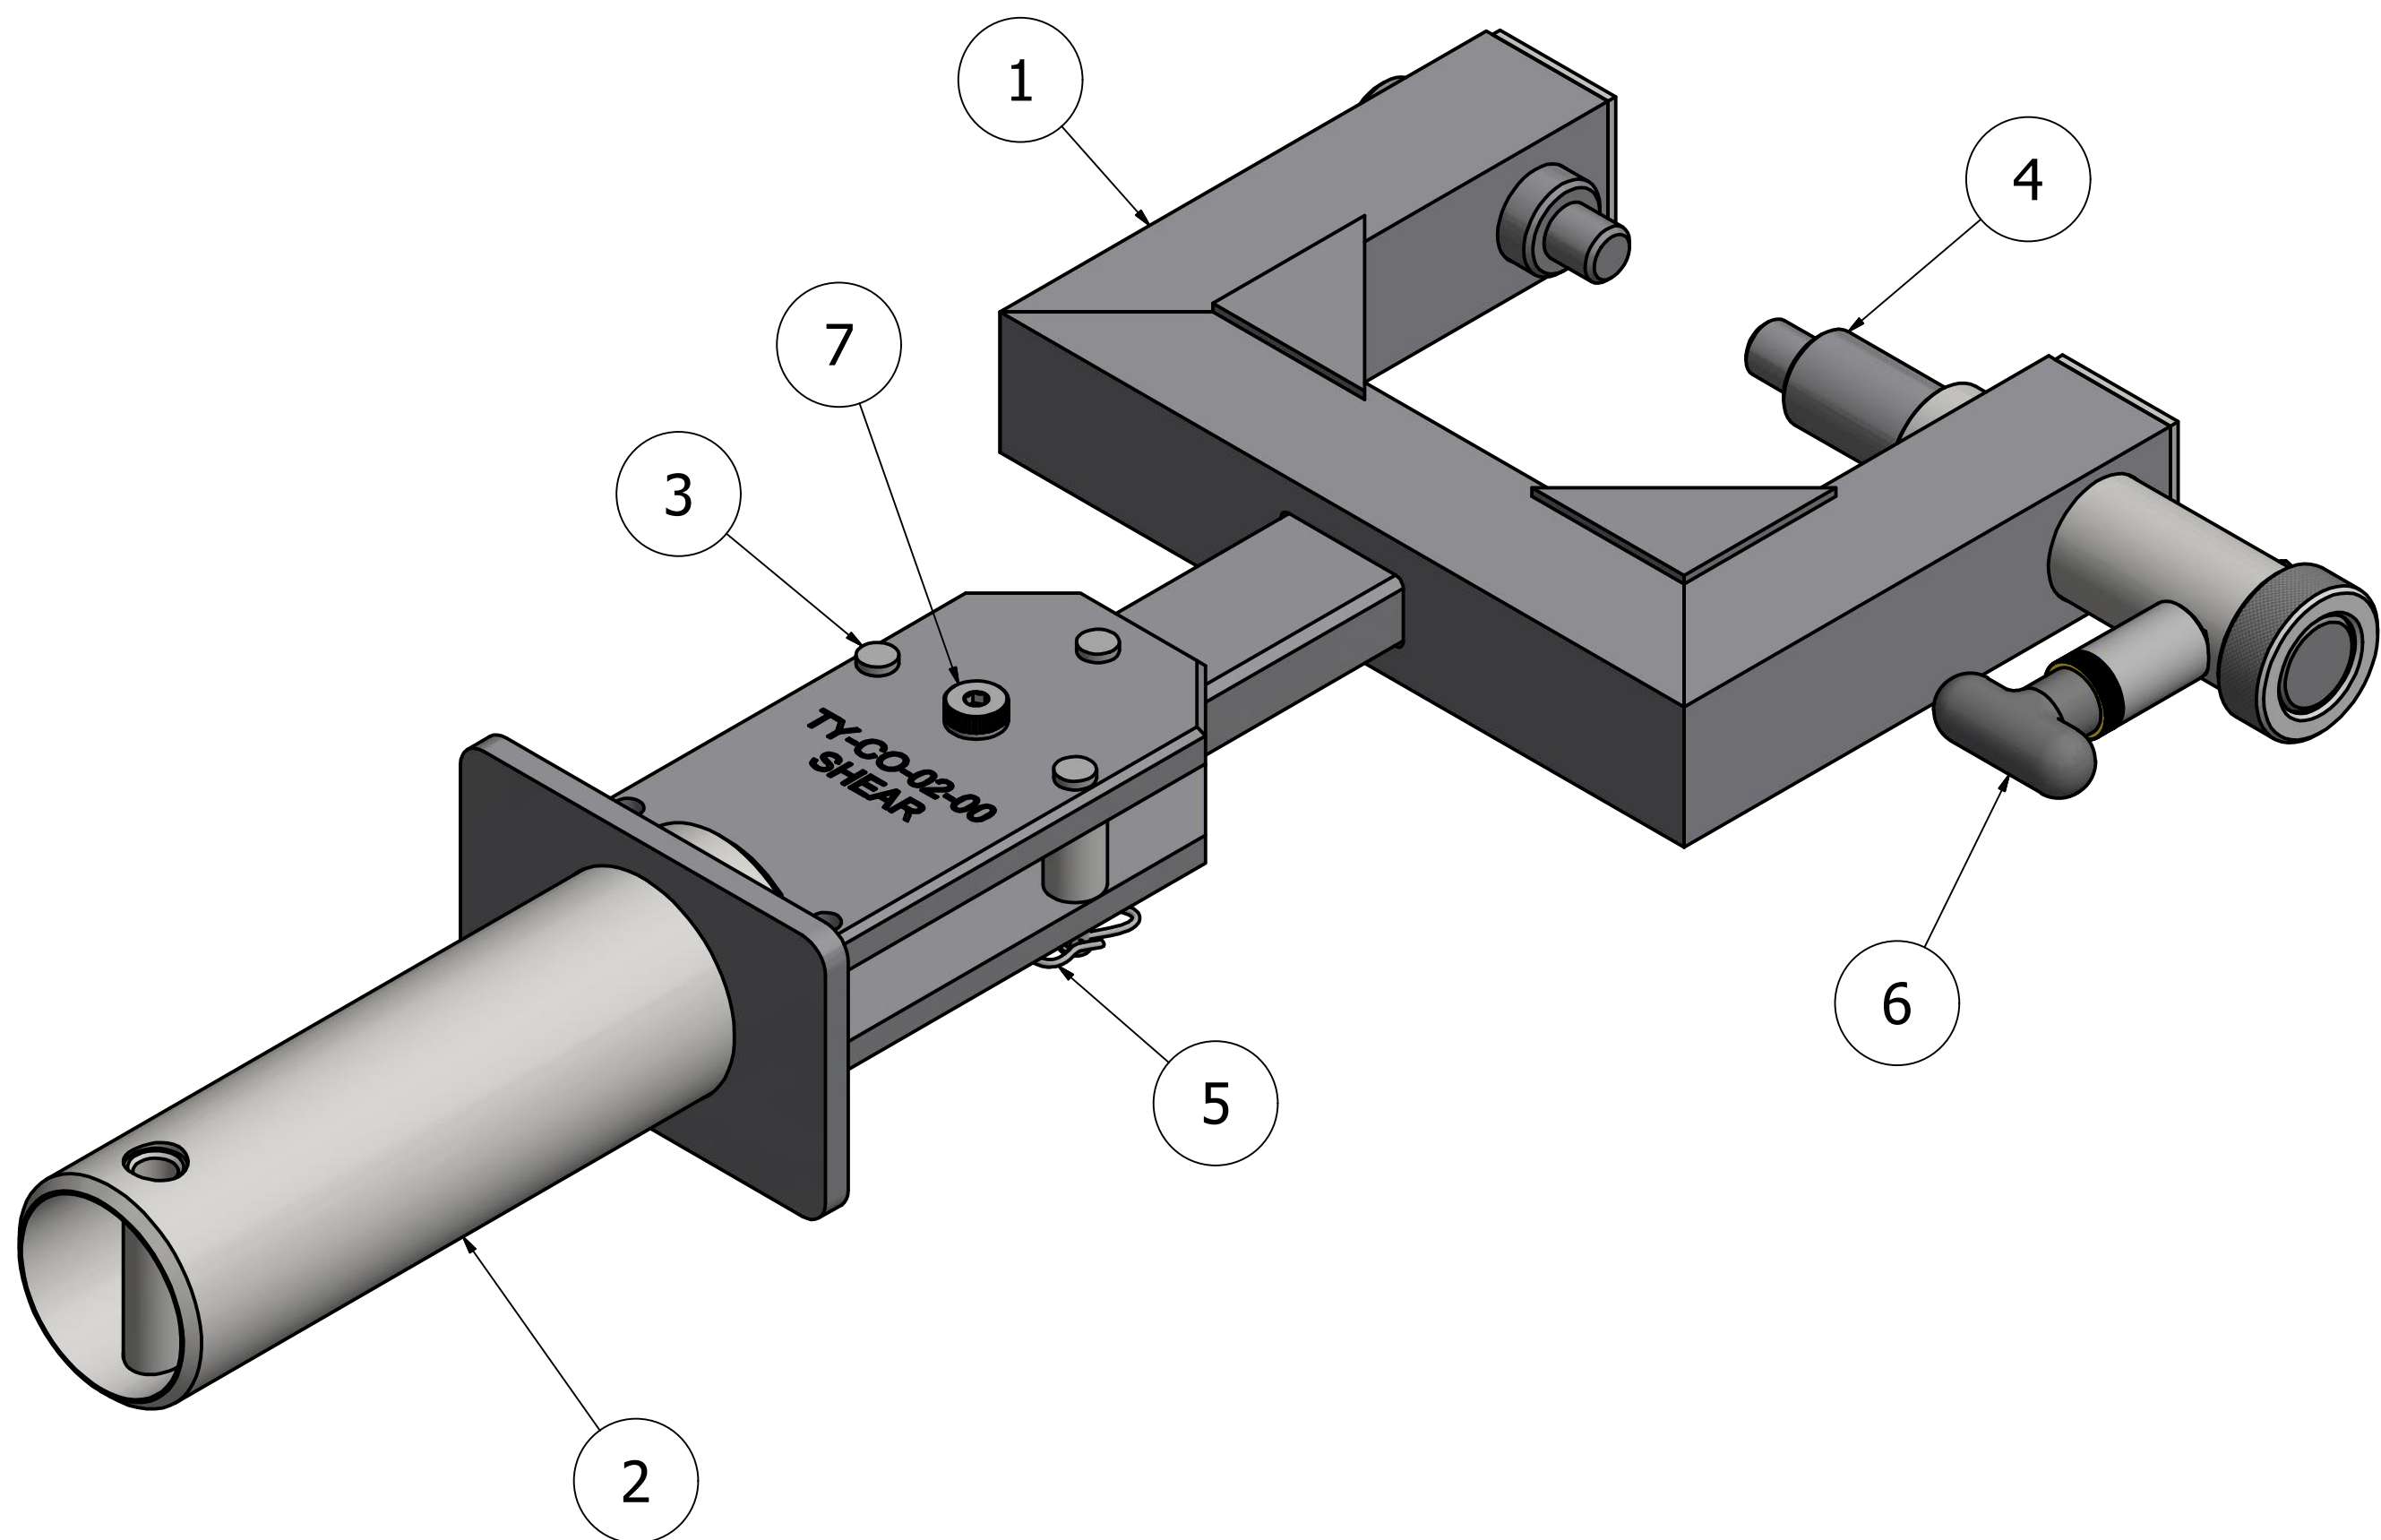

## TY-EMB1 TOW BAR HEAD

AIRCRAFT: ERJ, 135, 140, 145, LEGACY 600, 650

SPEC.:

HEAD WEIGHT: 21 LBS.

SHEAR WEIGHT: 16 LBS.

SHIPPING SPECS.: 26" X 18" X 6" @ 37 LBS.

COLOR: POWDER COAT YELLOW

REPLACEMENT SHEAR PIN: TY-SP9000

### PARTS LIST

ITEM	QTY	PART NUMBER	DESCRIPTION
1	1	TY-EM-01-00	FRAME ASM.
2	1	TY-CO-02-00	SHEAR
3	3	TY-SP-9000	SHEAR PIN
4	1	TY-EM-02-00	SLIDING PIN ASM.
5	3	92418A229	BUTTERFLY PIN
6	1	90222A112	LOCKING PIN ASSEMBLY
7	1	91259A720	1/2 X 2 SHCS SHOULDER BOLT 3/8-16 THREAD