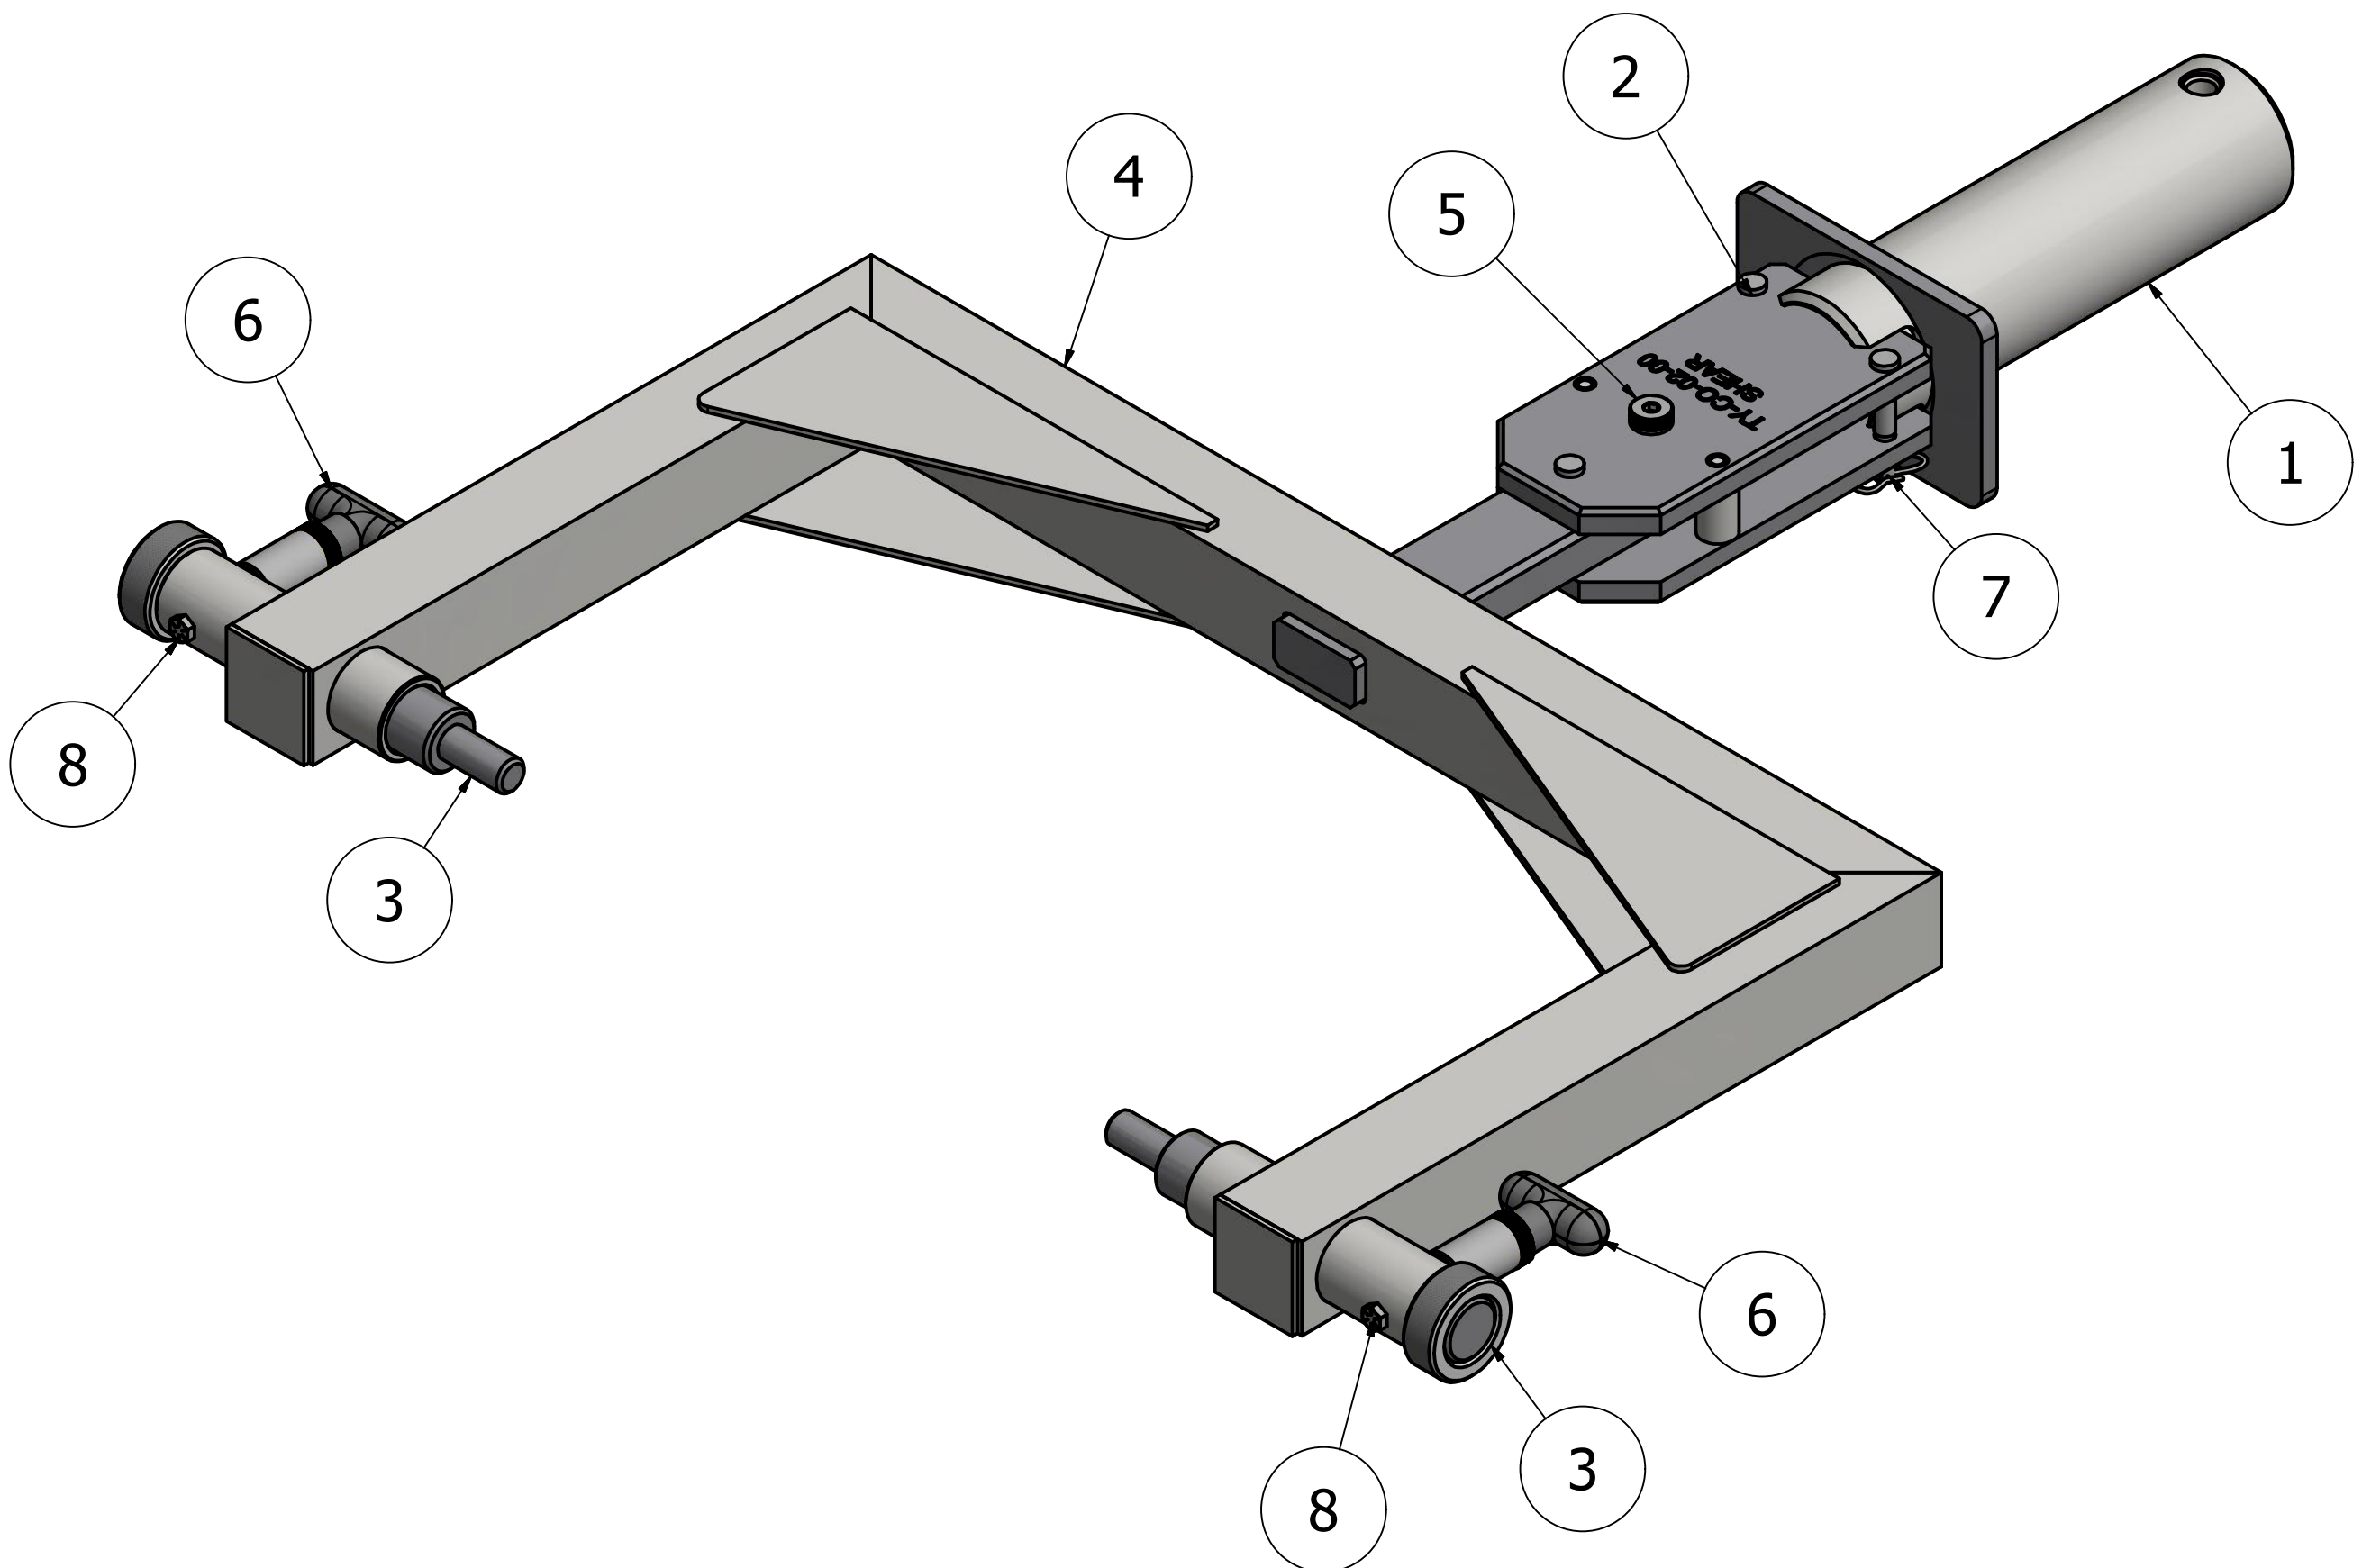

BRACKETT AIRCRAFT COMPANY INC.

www.brackettaircraft.com

TY-EMB2 HEAD ASSEMBLY WITH SHEAR

AIRCRAFT: EMBRAER 120

SPEC.:

HEAD WT.: 32 LBS.

SHEAR WT.: 16 LBS.

SHIPPING SPECS.: 36" X 29" X 7" @ 48 LBS.

FINISH: POWDER COAT YELLOW

REPLACEMENT SHEAR PIN TY-SP-9000

PARTS LIST

ITEM	QTY	PART NUMBER	DESCRIPTION
1	1	TY-CO-02-00	SHEAR
2	3	TY-SP-9000	SHEAR PIN
3	2	TY-EM-03-00	PIN ASSEMBLY
4	1	TY-EM2-01-00	FRAME ASSEMBLY
5	1	91259A720	1/2 X 2 SHCS SHOULDER BOLT 3/8-16 THREAD
6	2	90222A112	LOCKING PIN ASSEMBLY
7	3	92418A229	BUTTERFLY PIN
8	3	92620A537	1/4-20 X 1/2 BOLT