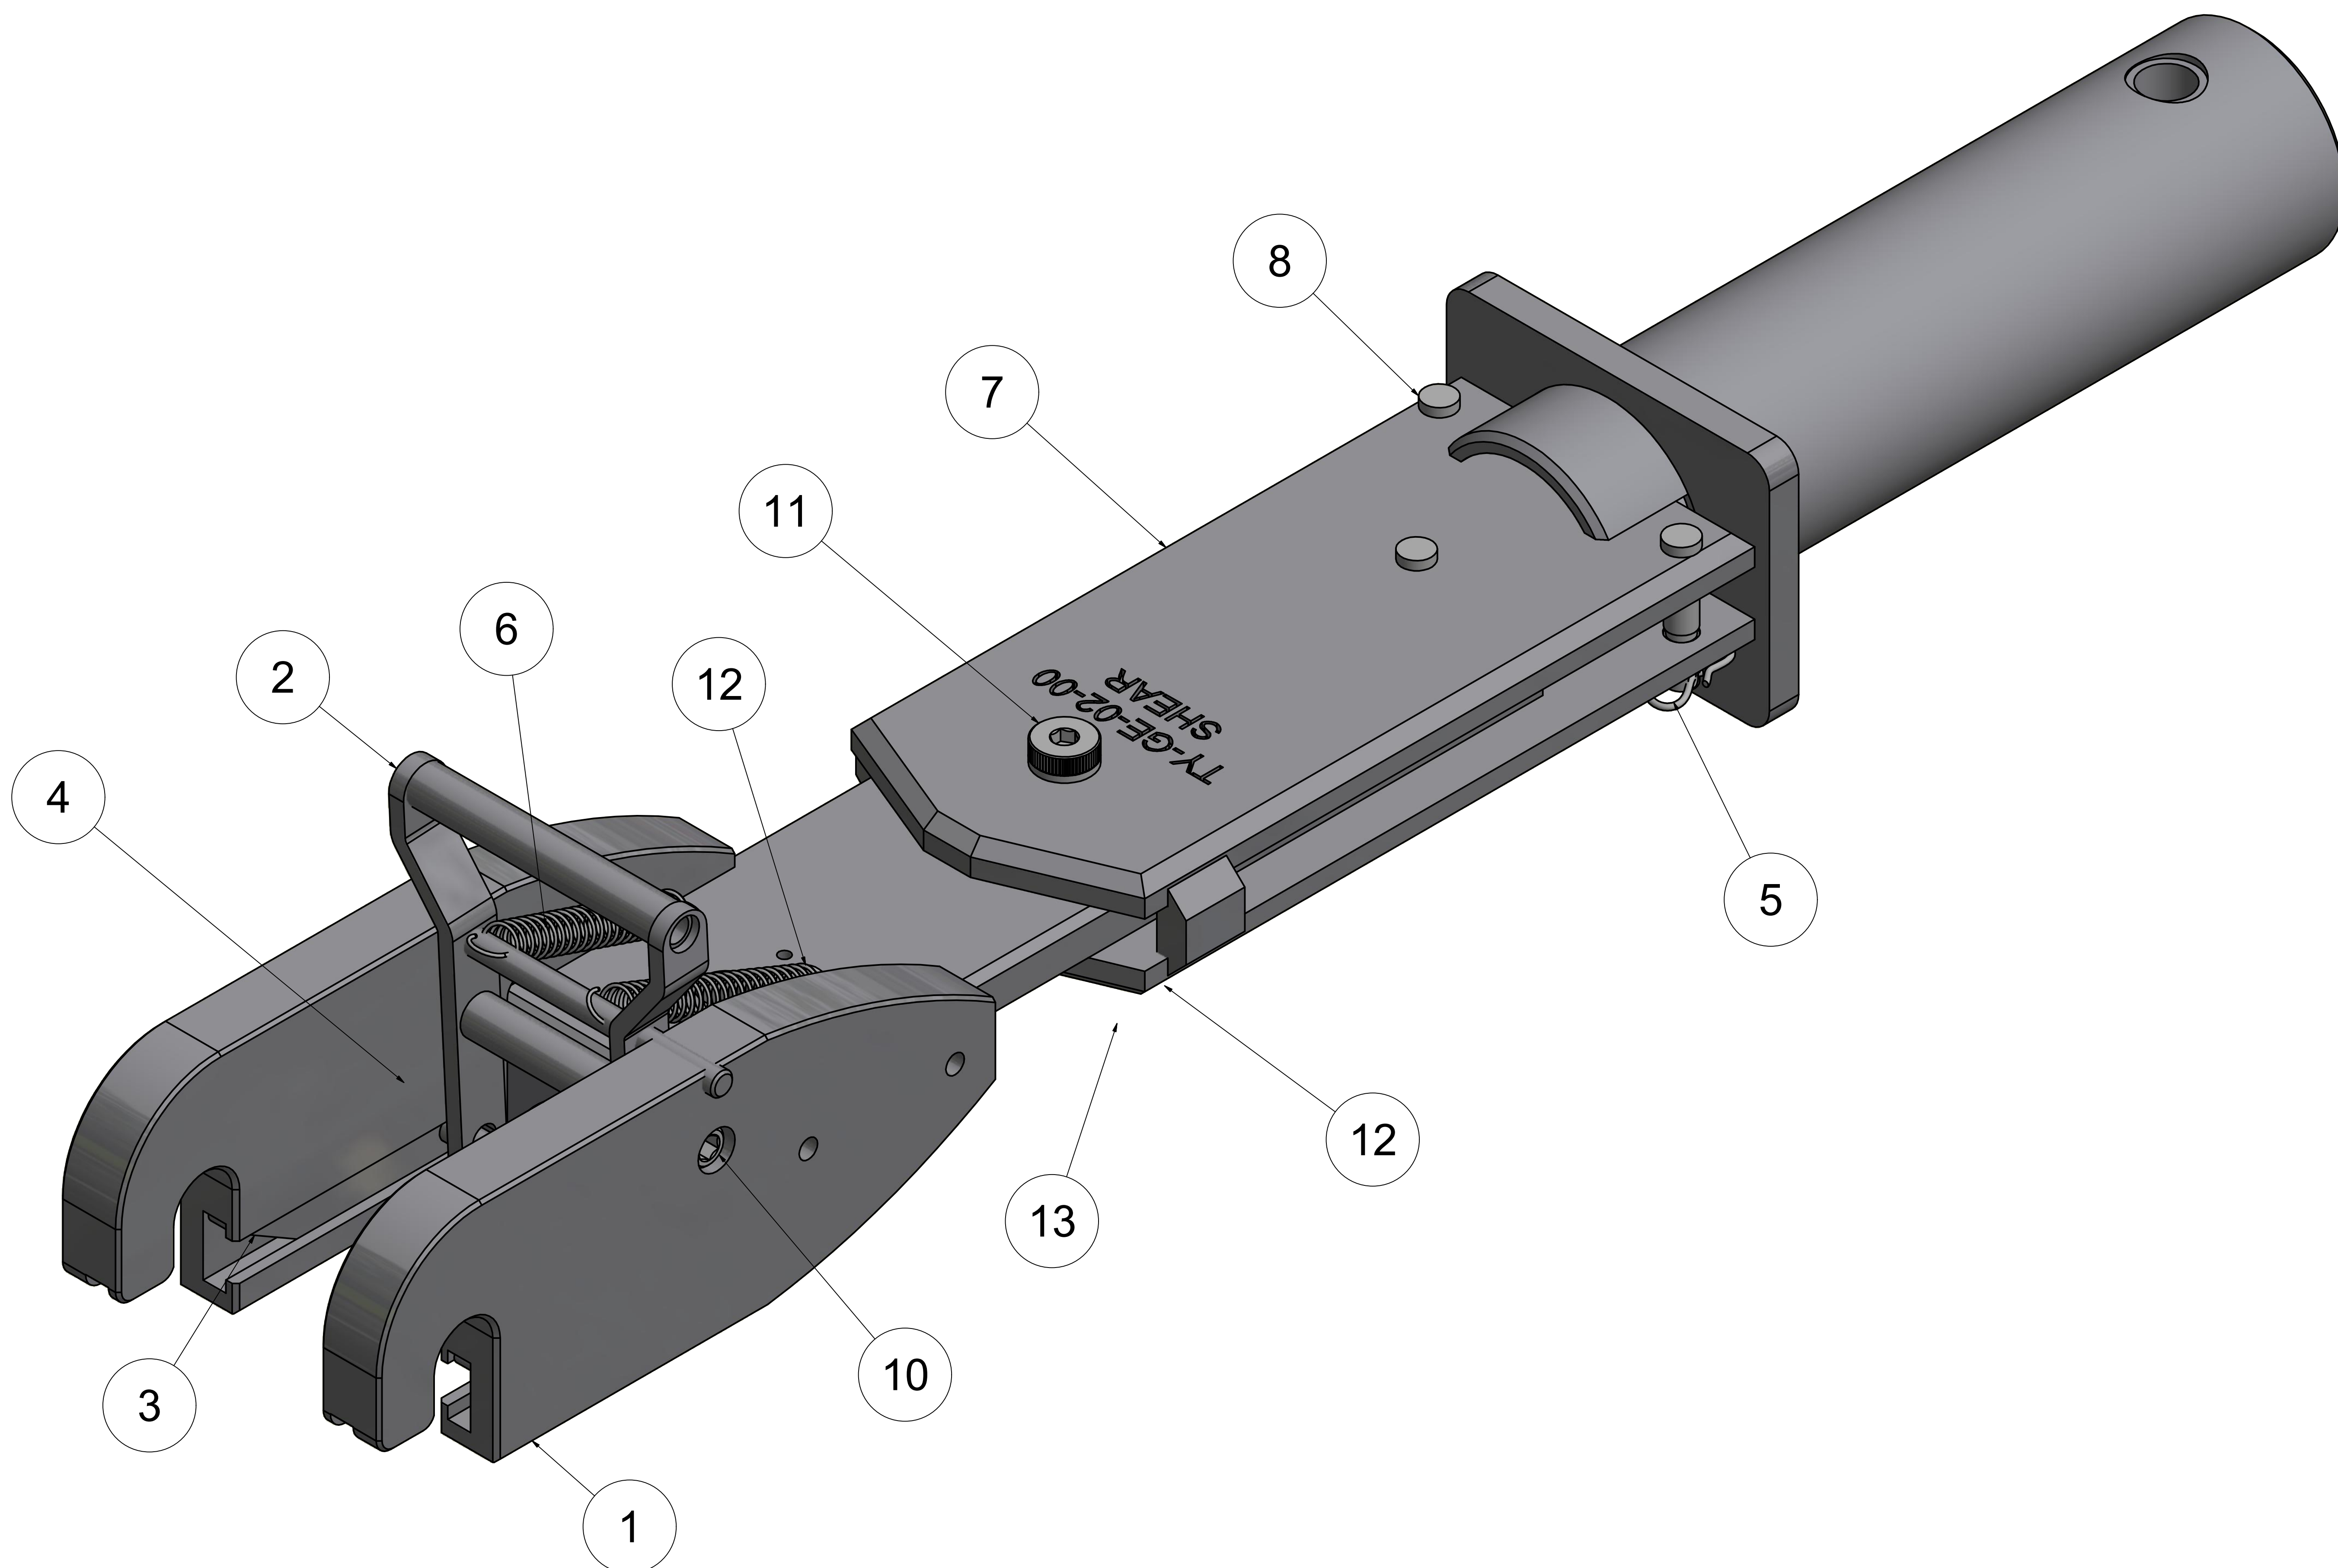

AIRCRAFT:
 EMBRAER ERJ170, 175, 190, 195 LINEAGE 1000
 SPECS:
 HEAD WT. 31 LBS.
 SHEAR WT. 27 LBS.
 SHIPPING SPECS.: 36" X 29" X 7" @ 58 LBS.
 FINISH: POWDER COAT YELLOW
 NOTE: USE WITH 15' TOW BAR ONLY

TY-EMB3

ITEM	QTY	PART NUMBER	DESCRIPTION
1	1	TY-EM3-00	FRAME ASSEMBLY
2	1	TY-EM3-05	LEVER ASSEMBLY
3	2	TY-AR-02-00	LOCK PIN
4	2	TY-EM3-06	PIN
7	1	TY-GE-02-00	SHEAR
8	3	TY-SP-14500	SHEAR PIN
6	2	186-B	SPRING
5	3	92418A229	BUTTERFLY PIN
9	2	MS20392-3C33	1/4 X 1 1/32 CLEVIS PIN
10	1	91251A644	3/8-16 X 5 SHCS
11	1	91259A800	5/8-11 X 1 3/4 SHOULDER BOLT
12	1	97135A270	5/8-11 LOCKNUT
13	1	91083A035	5/8 SAE WASHER