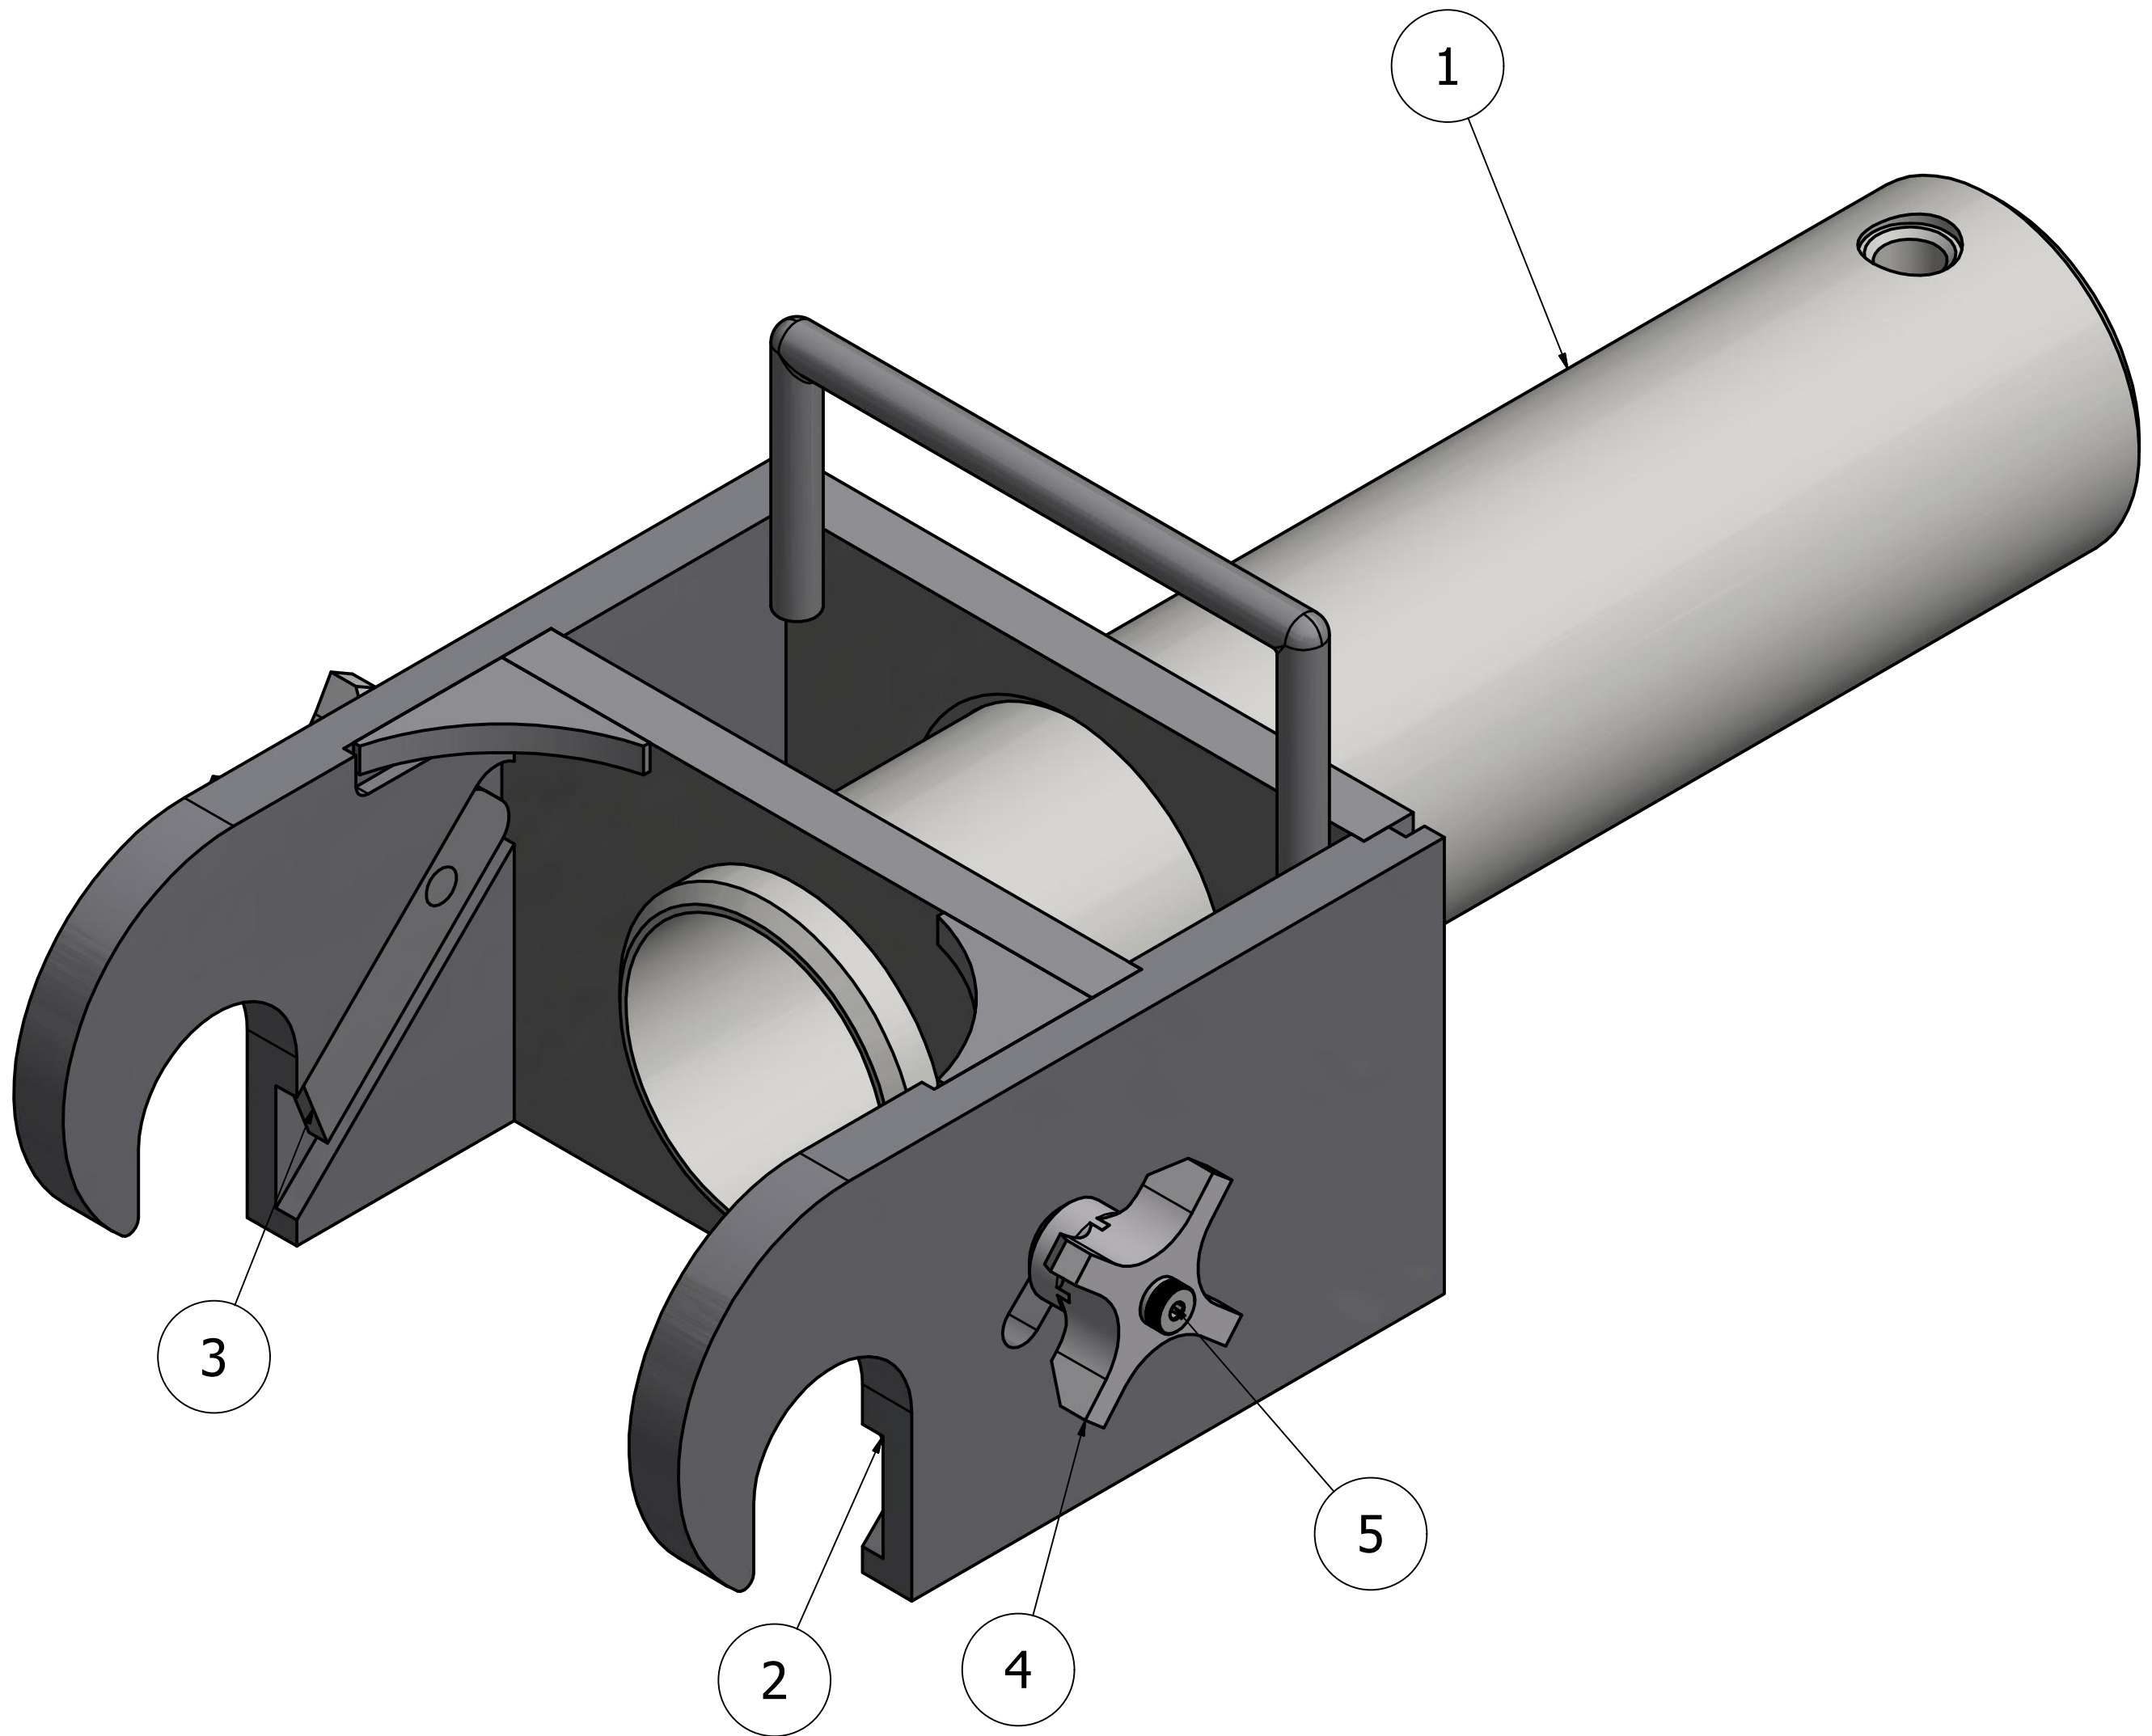

BRACKETT AIRCRAFT COMPANY INC.

www.brackettaircraft.com

TY-FAL2 HEAD ASSEMBLY

AIRCRAFT:
FALCON 50, 900, 2000
SPECS:
SHIPPING: 19" x 17" x 7" @ 23 LBS.
FINISH: POWDER COAT YELLOW

PARTS LIST

ITEM	QTY	PART NUMBER	DESCRIPTION
1	1	TY-FA-02-00	FRAME
2	1	TY-FA-03-00	SLIDER ASSEMBLY
3	1	TY-FA-04-00	SLIDER ASSEMBLY
4	2	TY-FA-05-00	KNOB
5	2	90298A537	1/4 X 1/2 S.S. SHOULDER BOLT