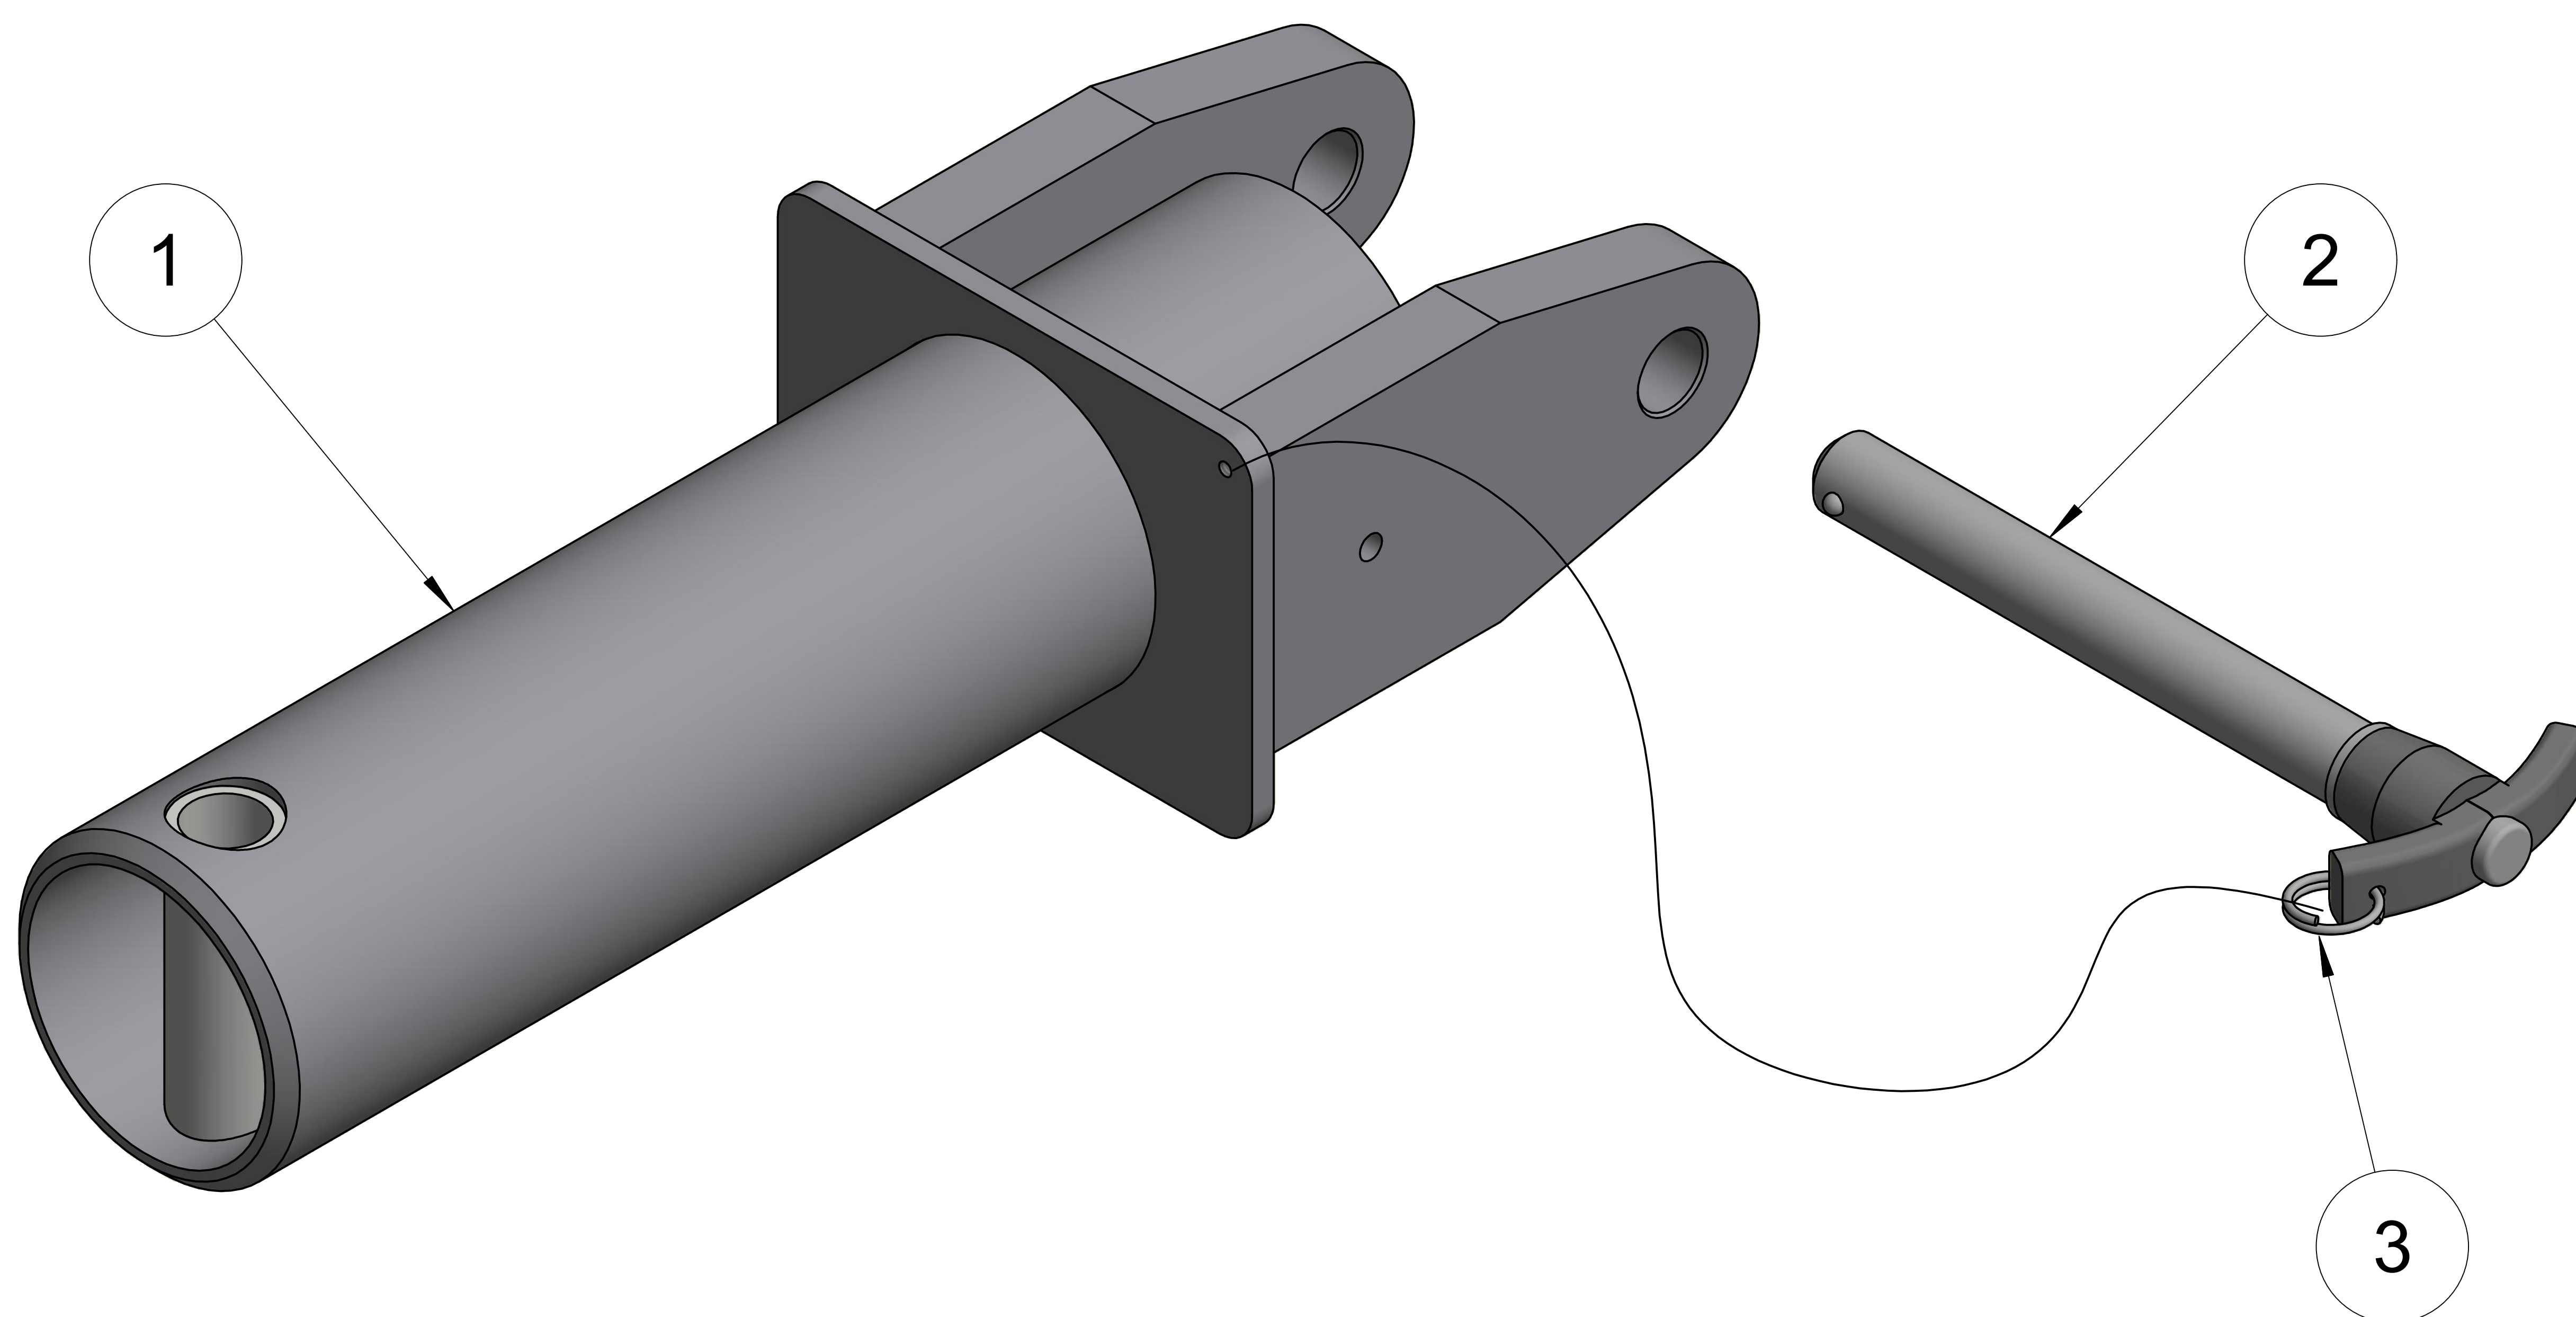

AIRCRAFT: FOKKER 50, F27
 SPEC.:
 SHIPPING: 18" X 16" X 6" @ 26 LBS.
 FINISH: POWDER COAT YELLOW

TY-FOK1

ITEM	QTY	PART NUMBER	DESCRIPTION
1	1	TY-FO-01-00	FRAME ASSEMBLY
2	1	CL-12-BLPT-5.00-C	BALL LOCK PIN
3	1	90312A630	LANYARD