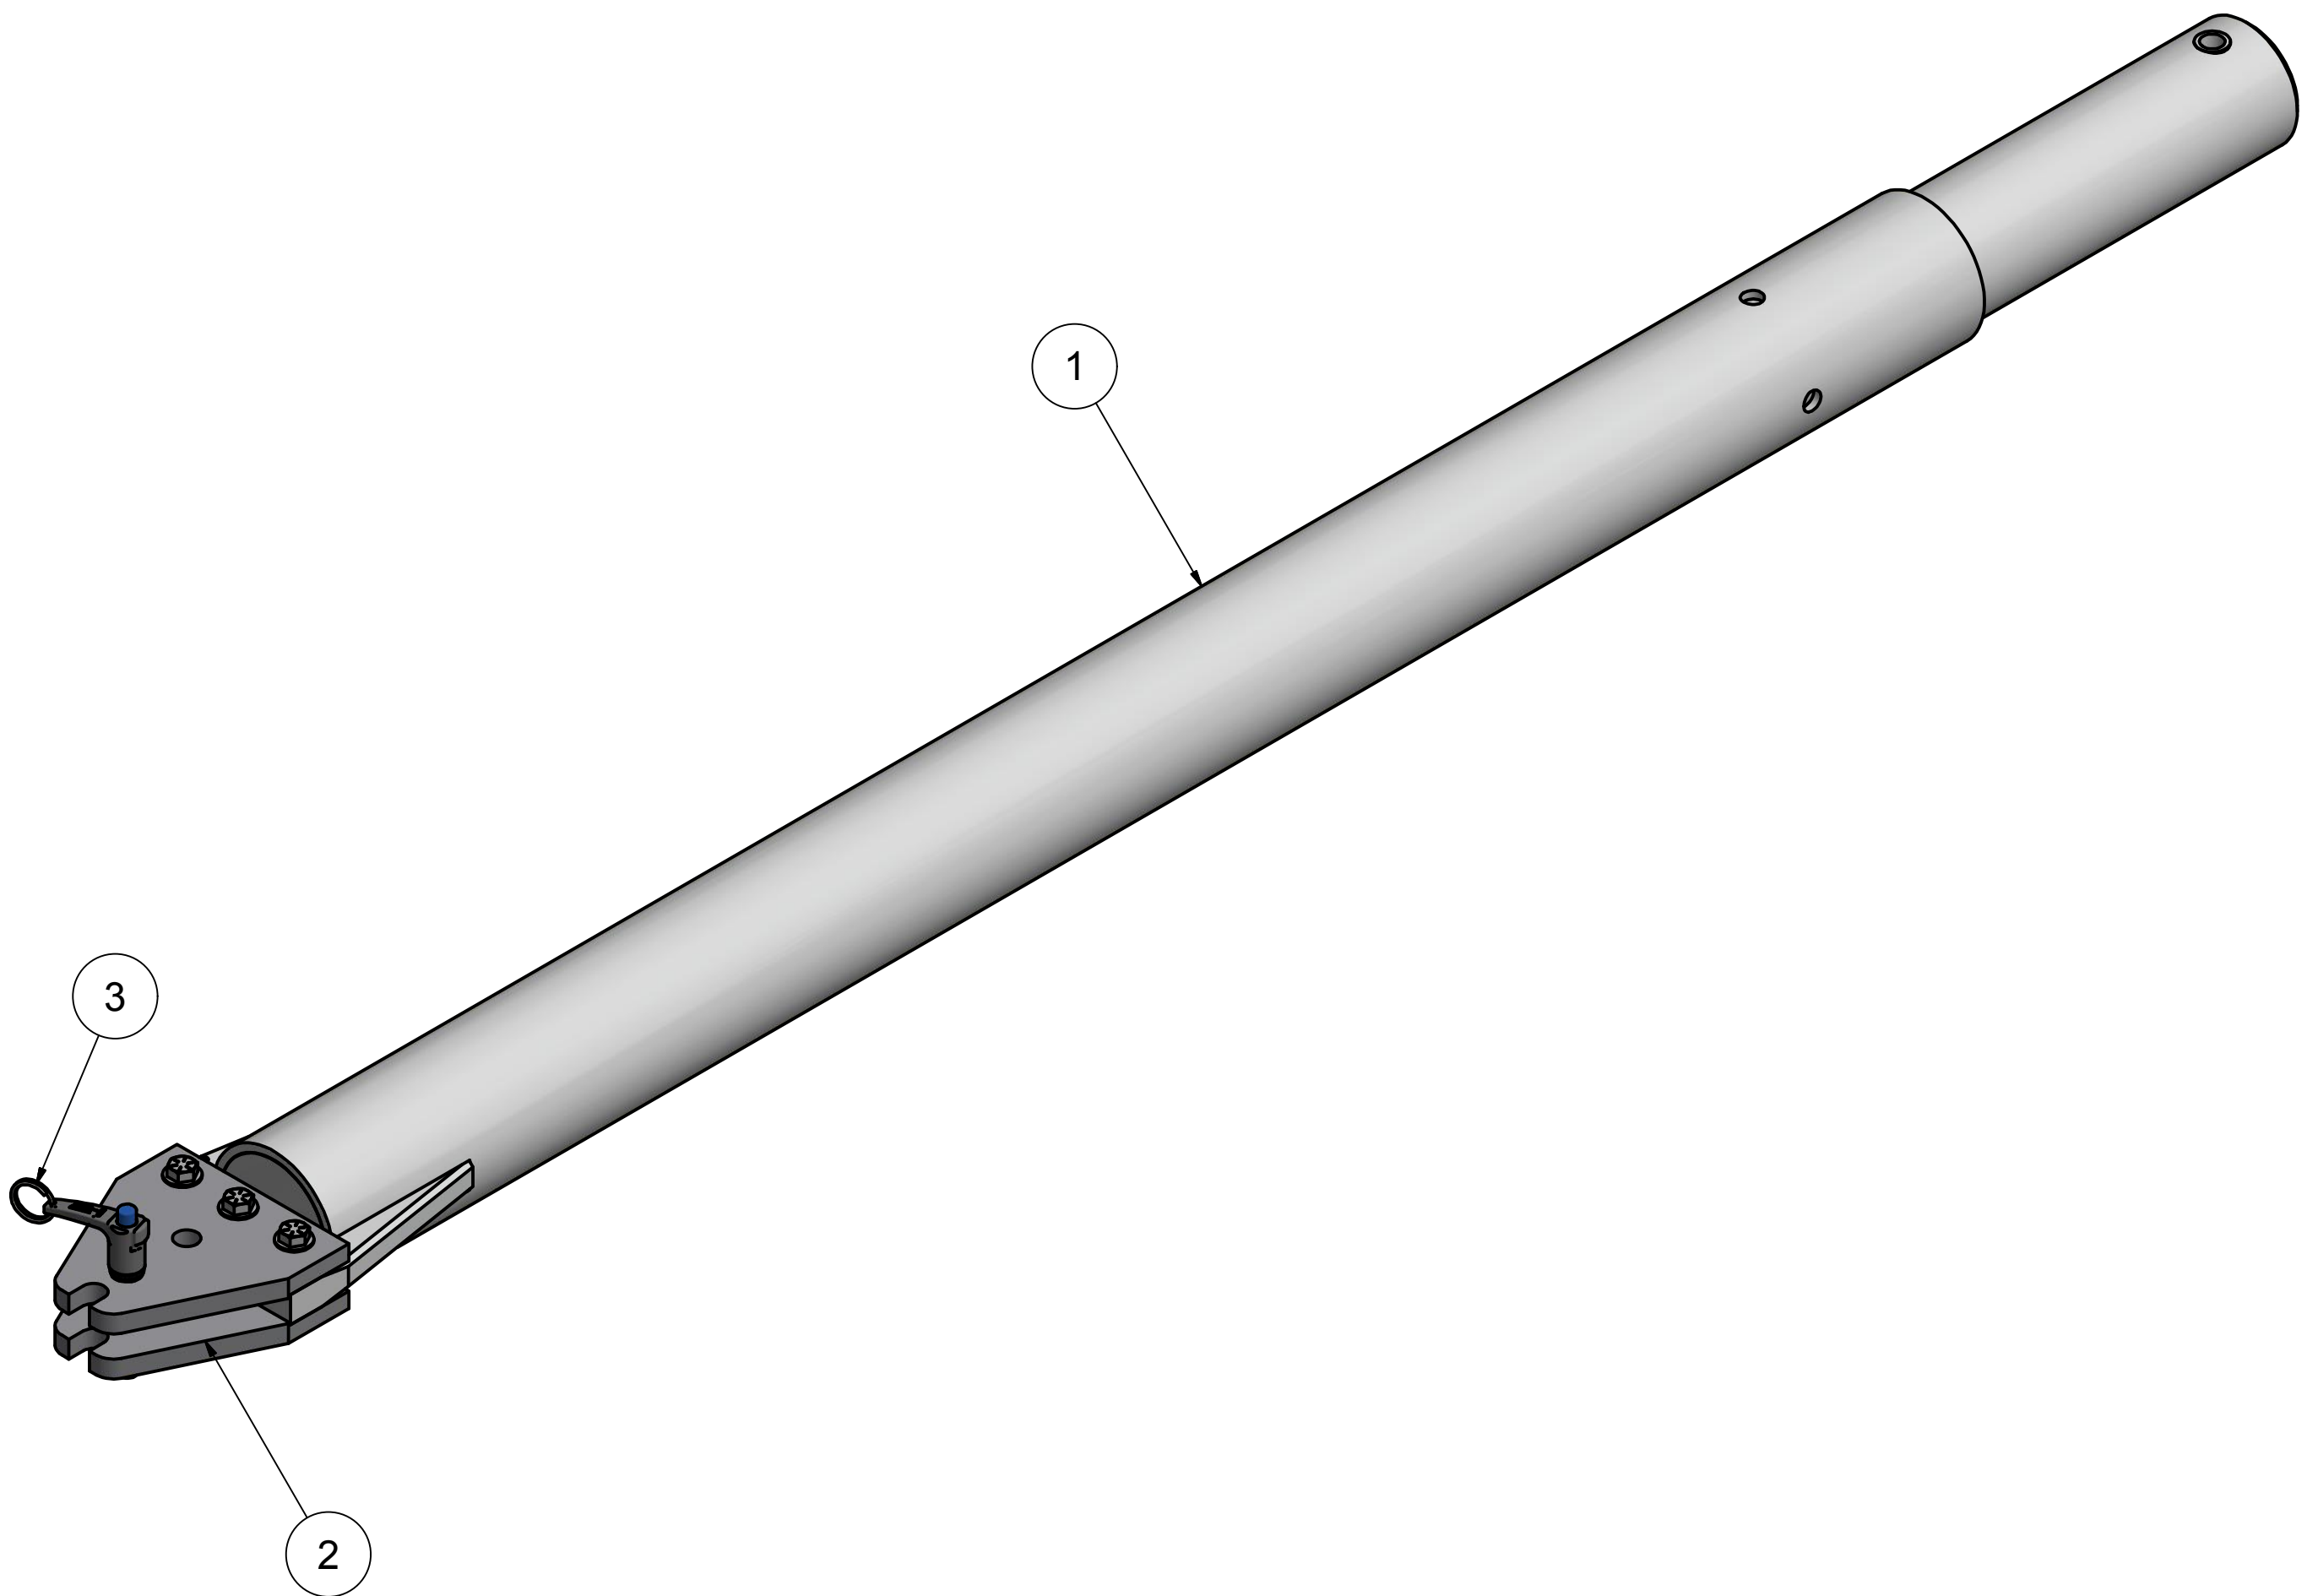

BRACKETT AIRCRAFT COMPANY INC.

www.brackettaircraft.com

TY-GAL1 HEAD ASSEMBLY

AIRCRAFT: GALAXY, G200 & G280
SPEC.:
SHIPPING: 72" X 9" X 9" @ 27 LBS.
FINISH: POWDER COAT YELLOW

PARTS LIST

ITEM	QTY	PART NUMBER	DESCRIPTION
1	1	TY-GAL-01-00	FRAME
2	2	TY-GAL-02-00	ATTACH PLATE
3	1	CL-9-BLPL-2.00-C	9/16 X 2 BALL LOCK PIN W/LANYARD