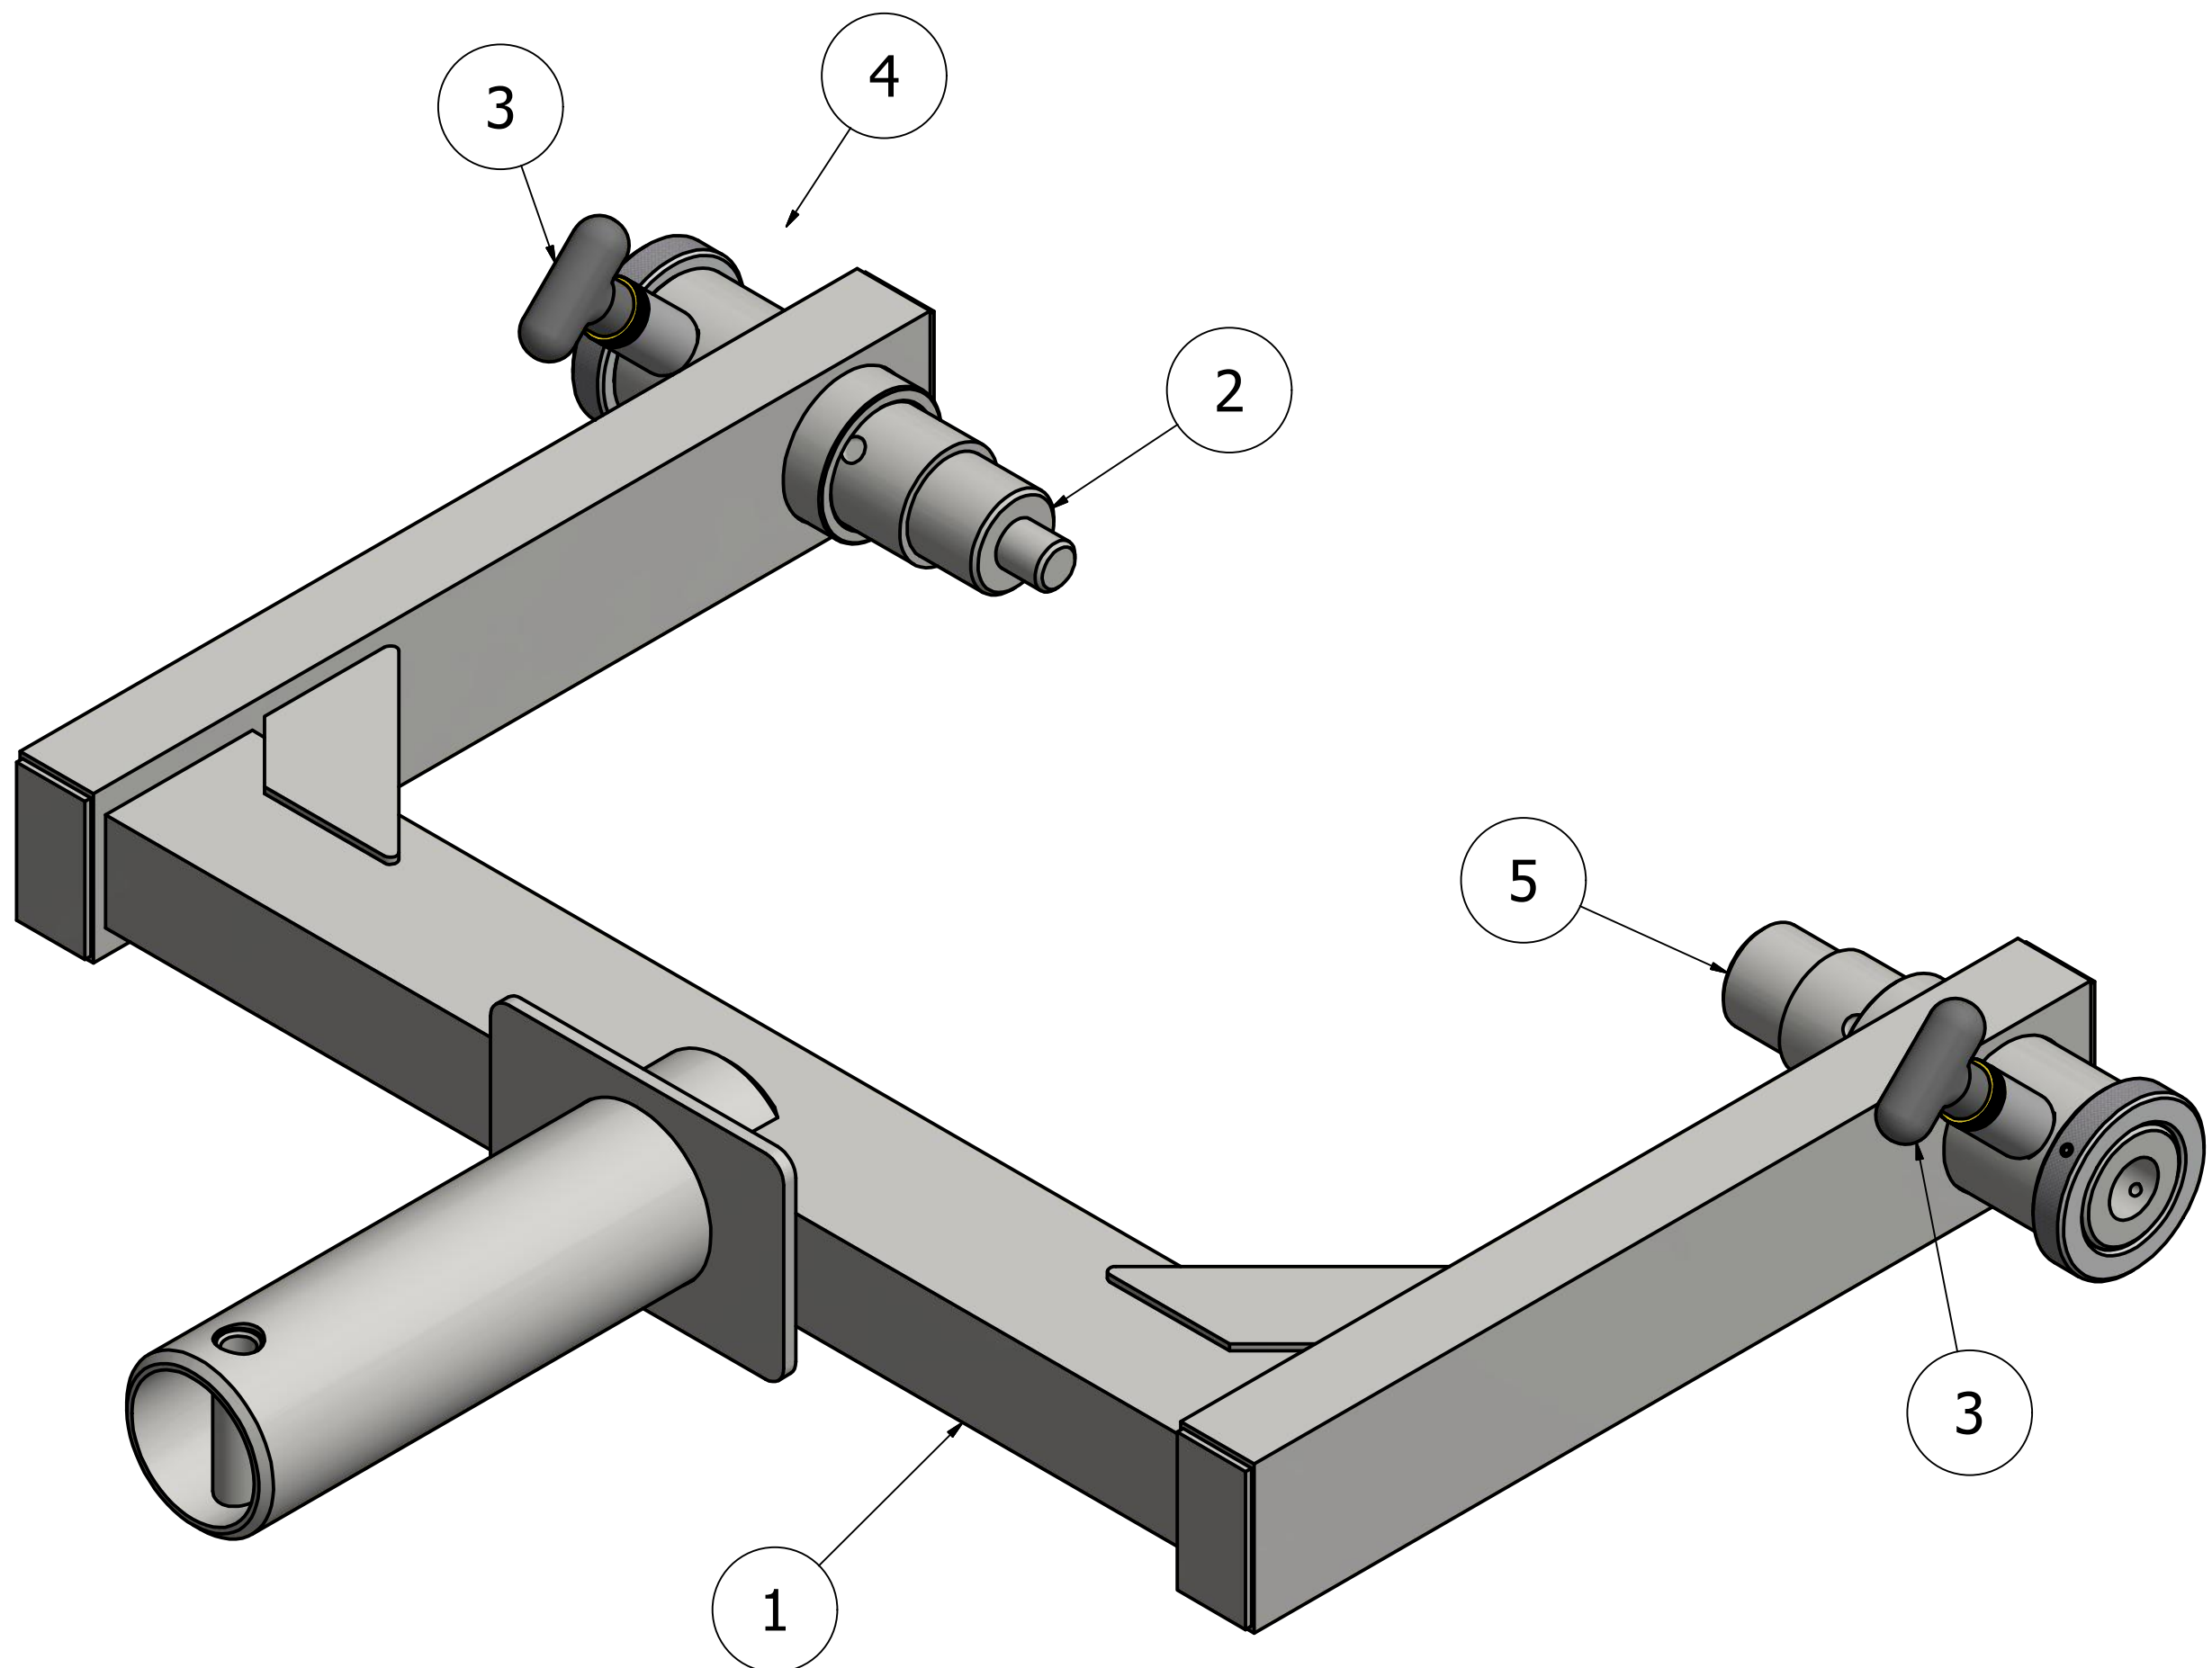

BRACKETT AIRCRAFT COMPANY INC.

www.brackettaircraft.com

TY-GUL1 HEAD ASSEMBLY

AIRCRAFT: GULFSTREAM I,II, III, IV, IVSP
(USE TY-TB75 TOW BAR)

SPEC.:

SHIPPING: 36" X 29" X 7" @ 45 LBS.

FINISH: POWDER COAT YELLOW

PARTS LIST

ITEM	QTY	PART NUMBER	DESCRIPTION
1	1	TY-G4-01-00	FRAME ASSEMBLY
2	1	TY-G4-02-00	PIN ASSEMBLY
3	2	90222A112	LOCKING PIN ASSEMBLY
4	2	91306A385	5/16-18 X 1/2 BHCS
5	1	TY-G4-02-00M	PIN ASSEMBLY