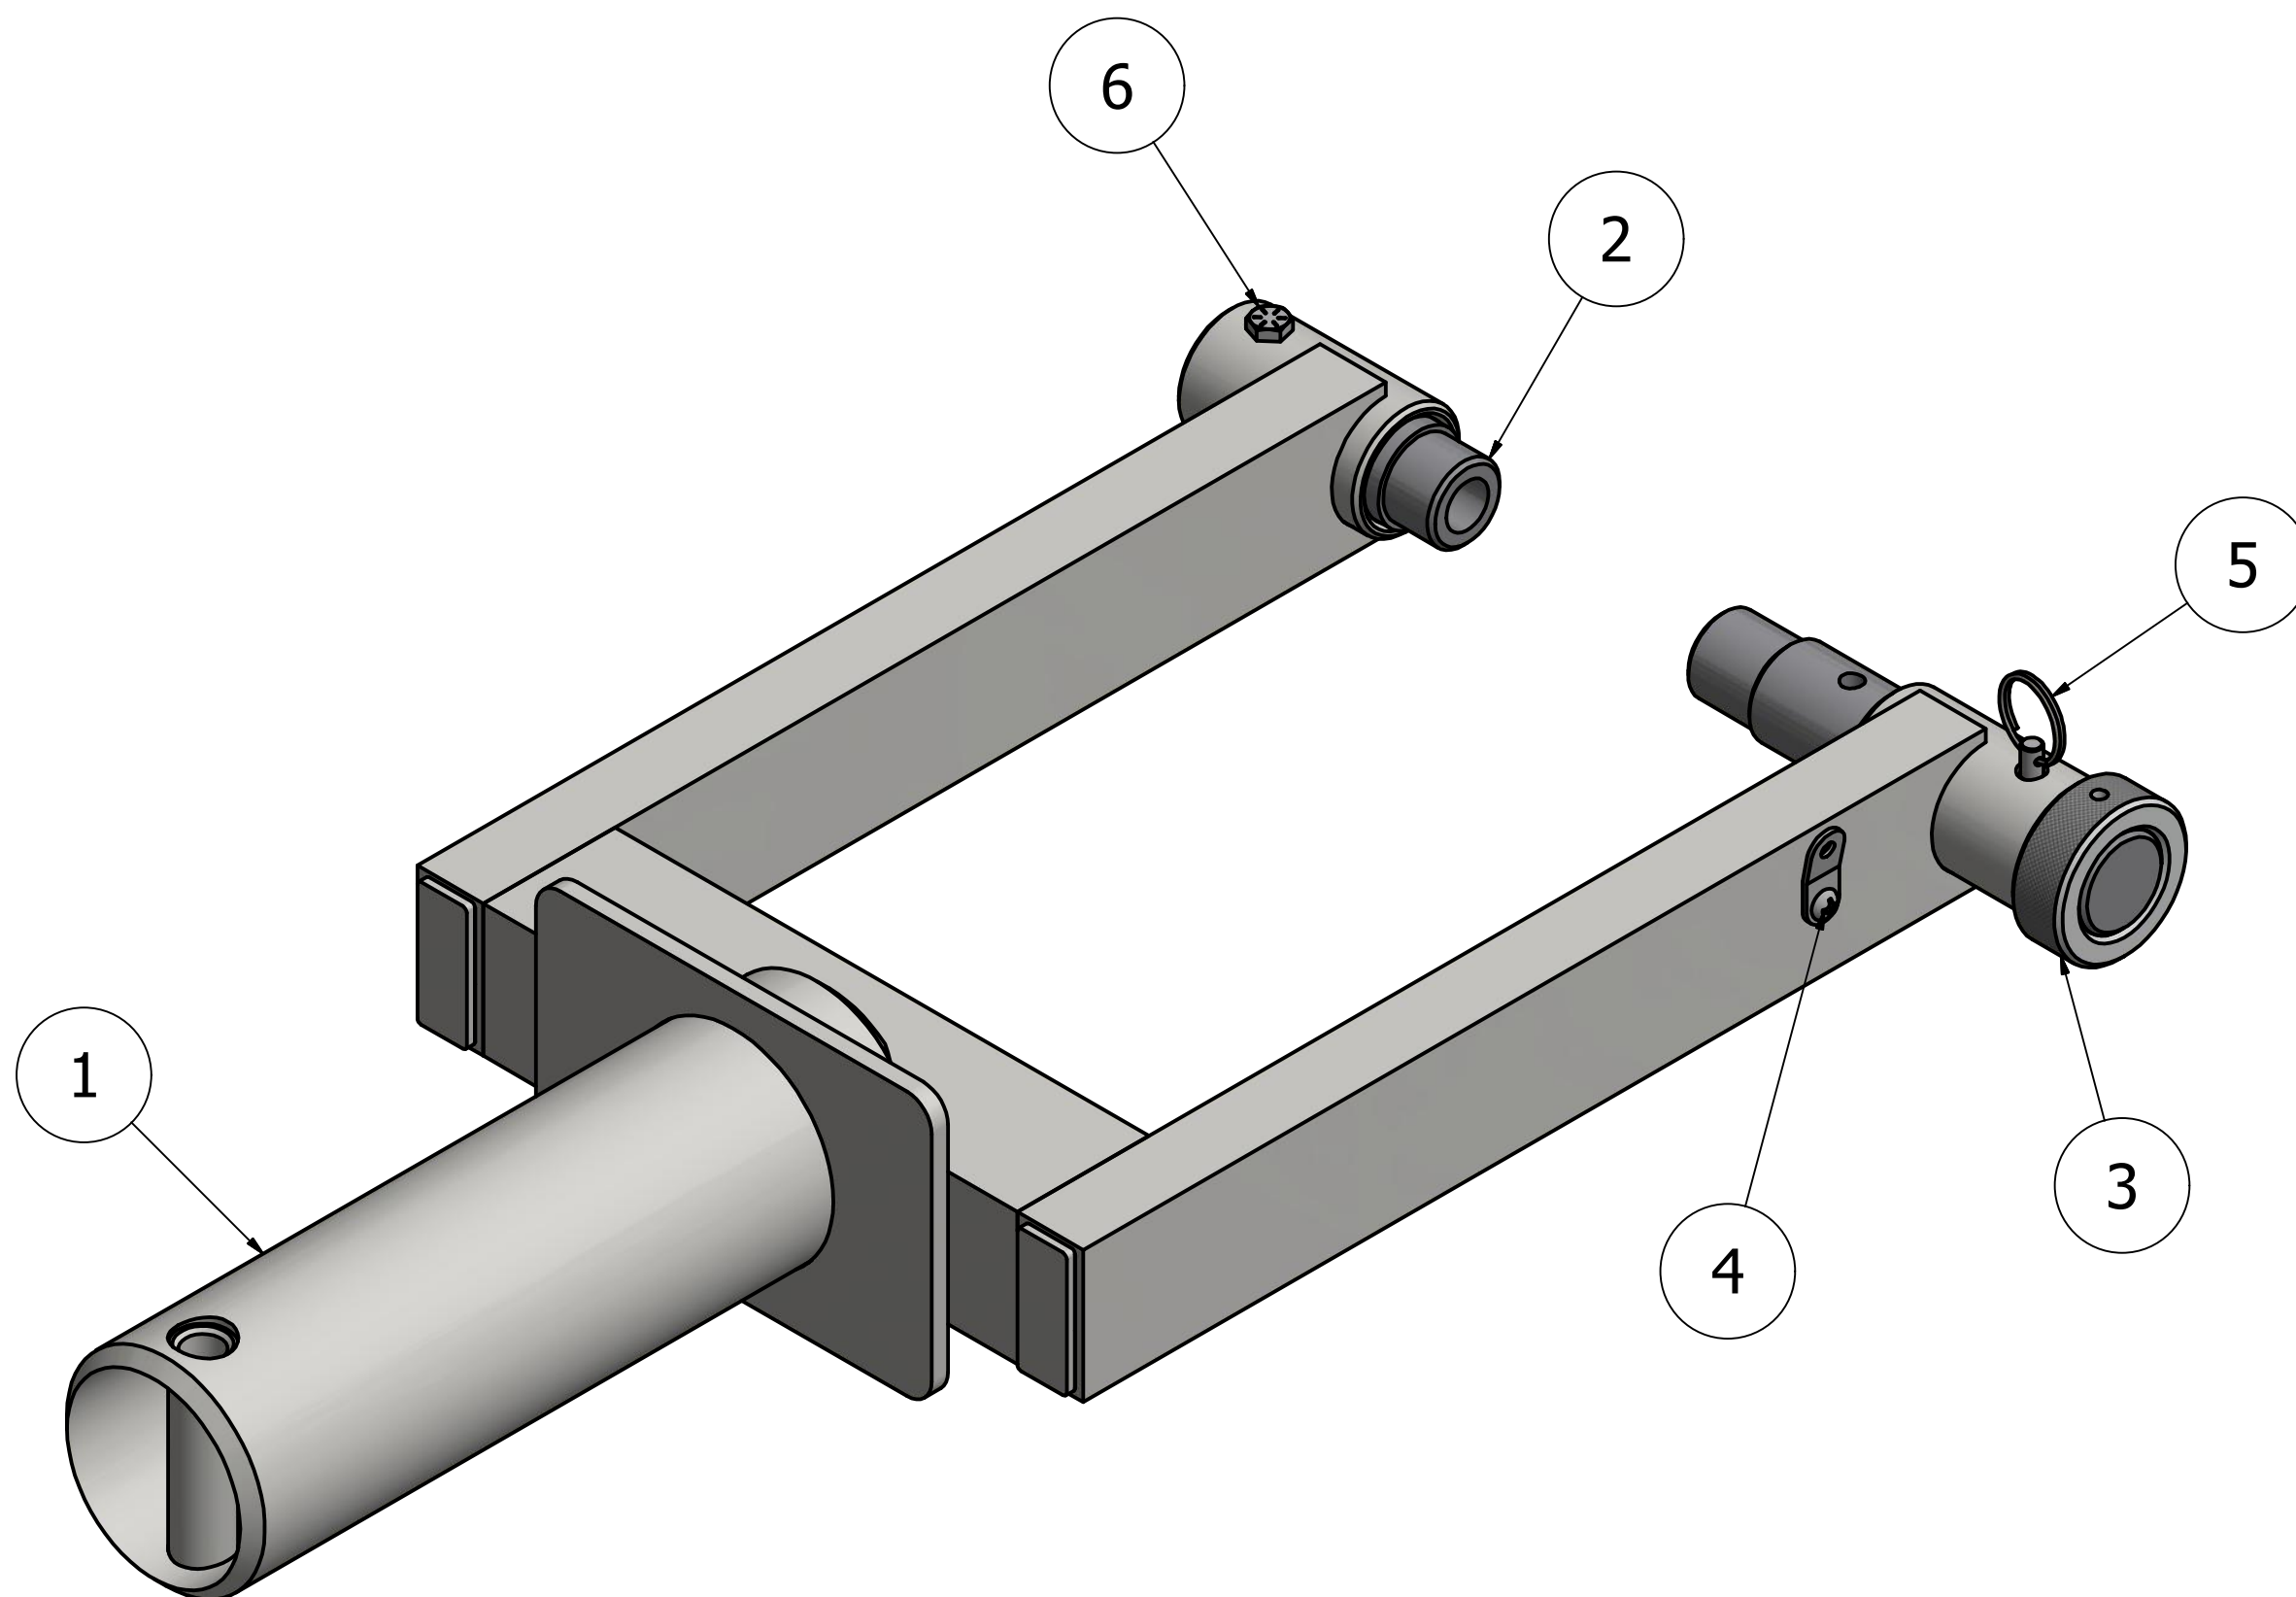

## TY-KQA1 HEAD ASSEMBLY

AIRCRAFT: KINGAIR 99 & 1900, QUEEN AIR &  
BEECH 1900

SPEC.:

SHIPPING: 26" X 18" X 6" @ 20 LBS.

FINISH: POWDER COAT YELLOW

### PARTS LIST

ITEM	QTY	PART NUMBER	DESCRIPTION
1	1	TY-KQ-01-00	FRAME ASM.
2	1	TY-KQ-04-00	PIN
3	1	TY-KQ-05-00	SLIDING PIN
4	1	90190A240	#10 X 3/8 SCREW
5	1	94975A393	1/4 X 1.7 QUICK RELEASE PIN W/ LANYARD S.S.
6	1	91286A121	1/4-20 X 2 BOLT