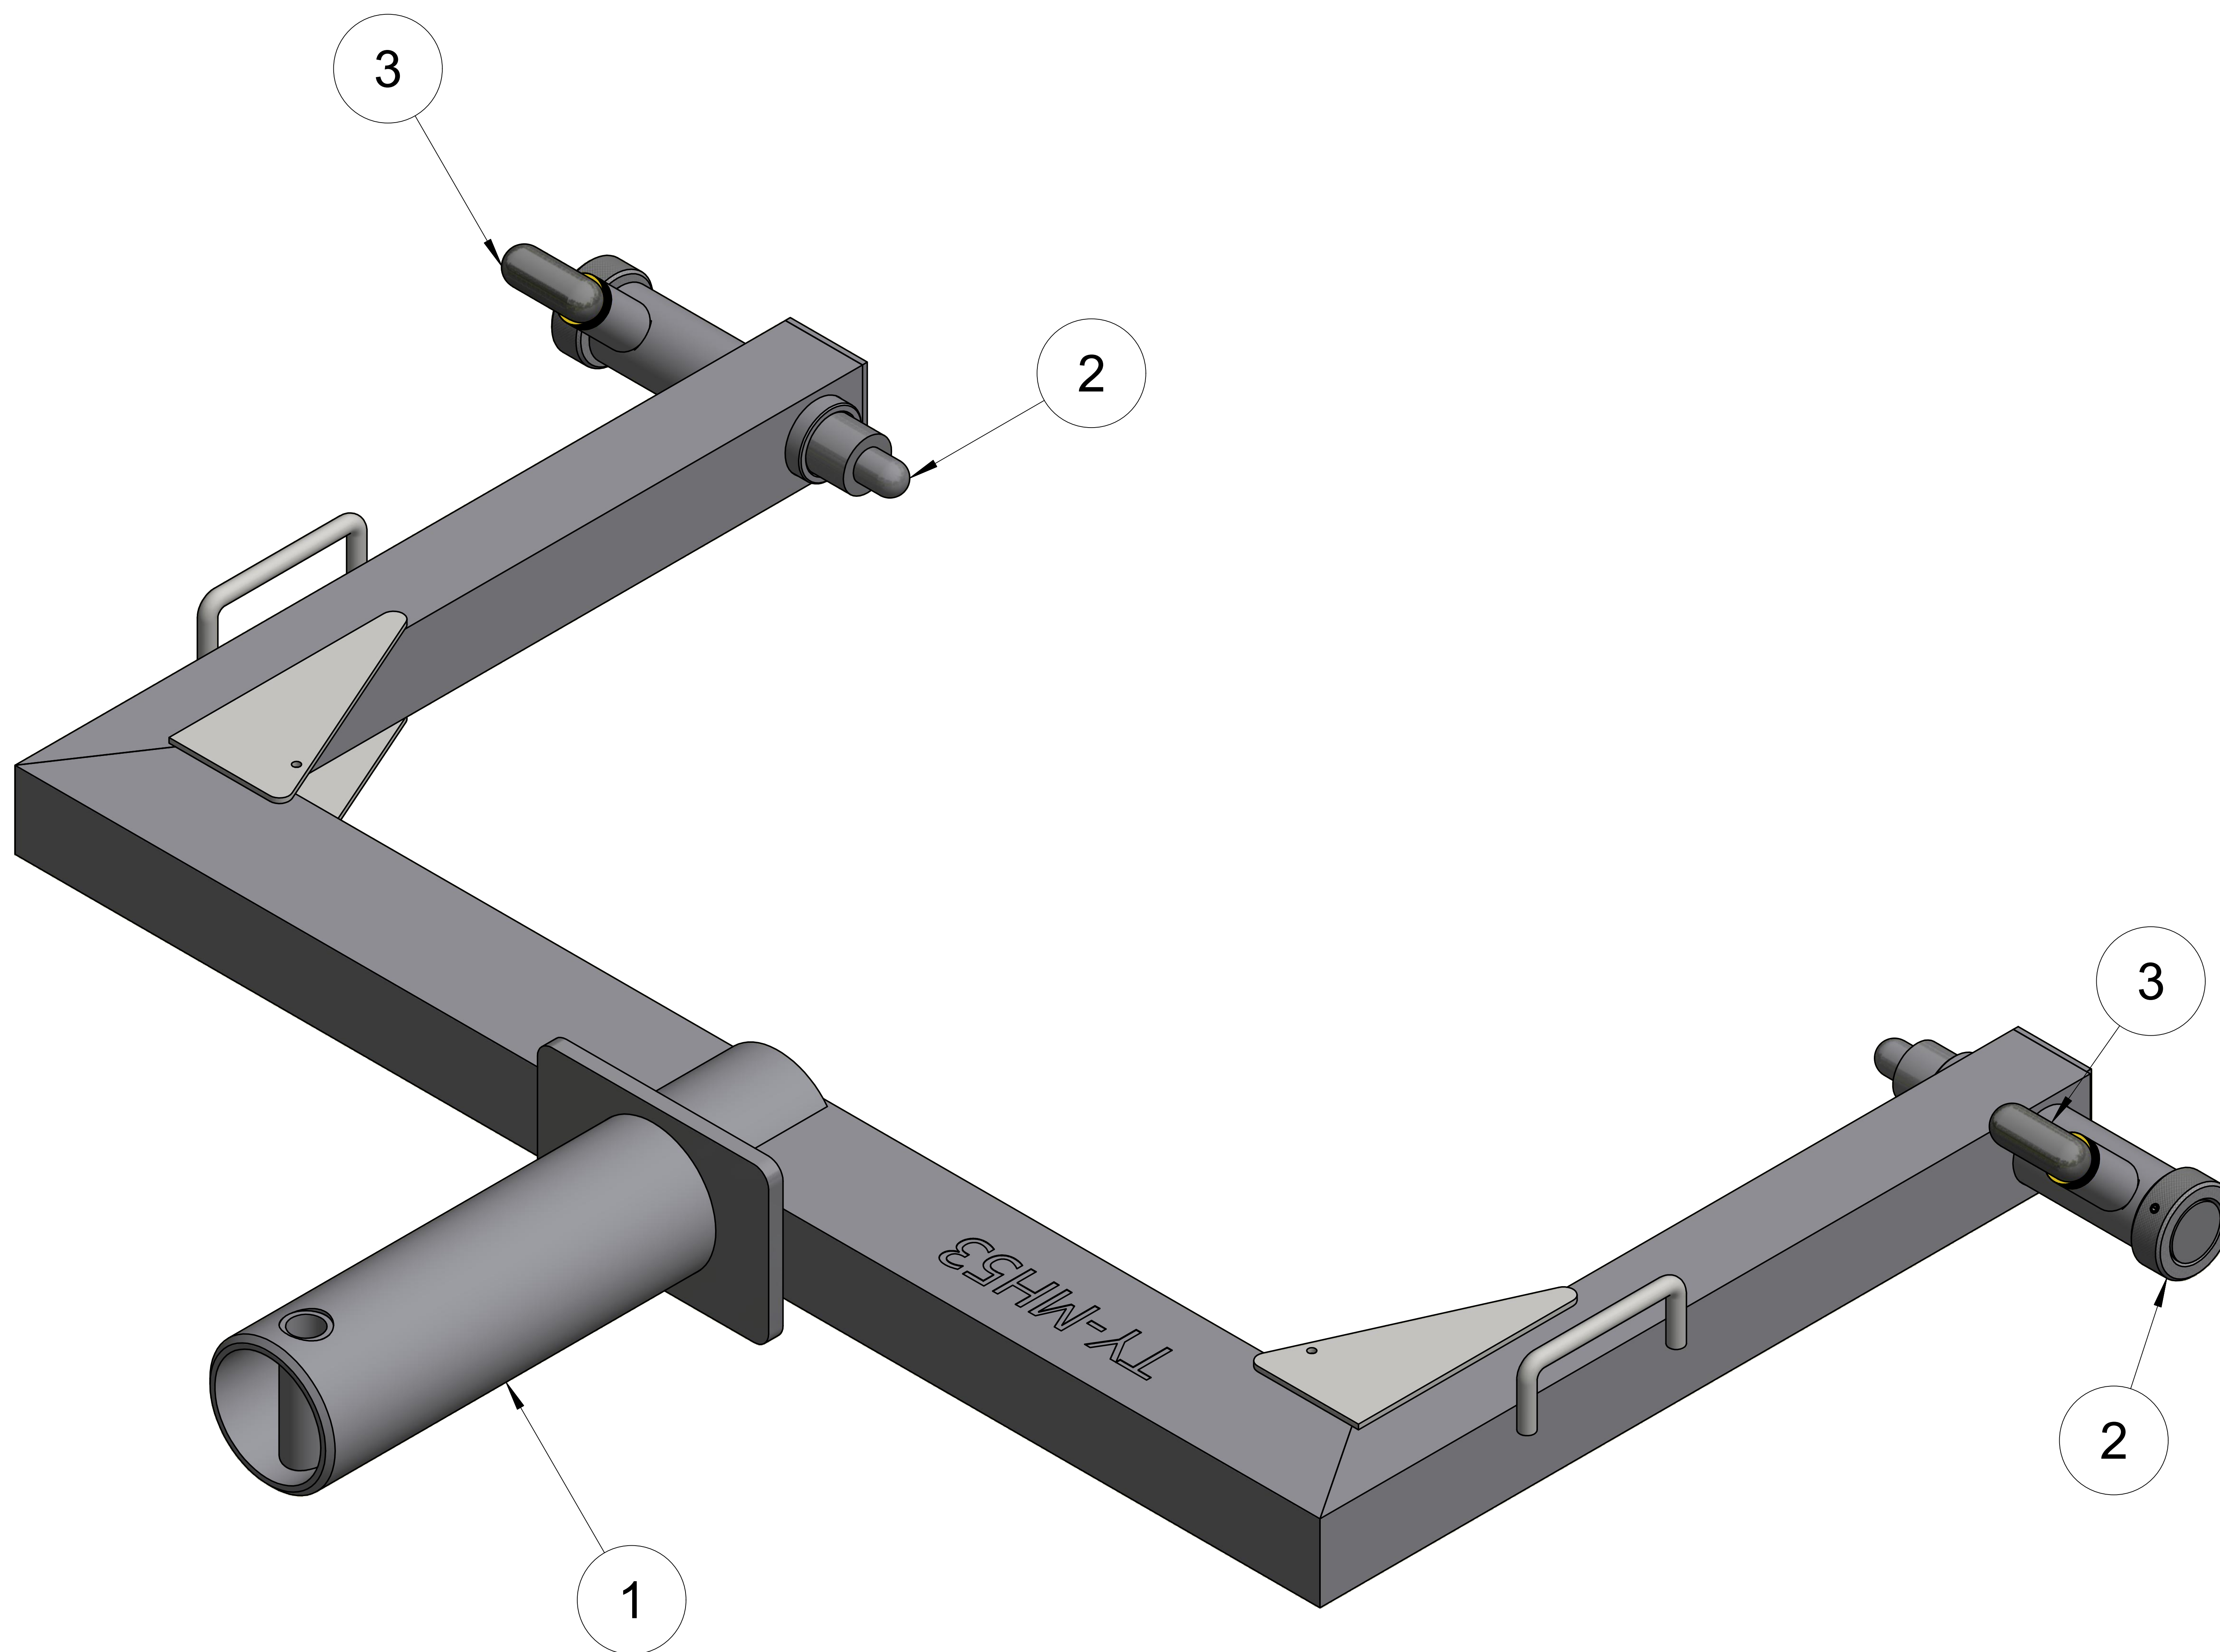

AIRCRAFT: SIKORSKY MH53, CH53 & S80  
 SPEC.:  
 SHIPPING: 40" X 29" X 7" @ 37 LBS.  
 FINISH: POWDER COAT YELLOW

TY-MH53

ITEM	QTY	PART NUMBER	DESCRIPTION
1	1	TY-MH-01-00	FRAME ASSEMBLY
2	2	TY-MH-02-00	PIN ASSEMBLY
3	2	90222A112	LOCKING PIN ASSEMBLY
4	2	92620A537	1/4-20 X 1/2 BOLT