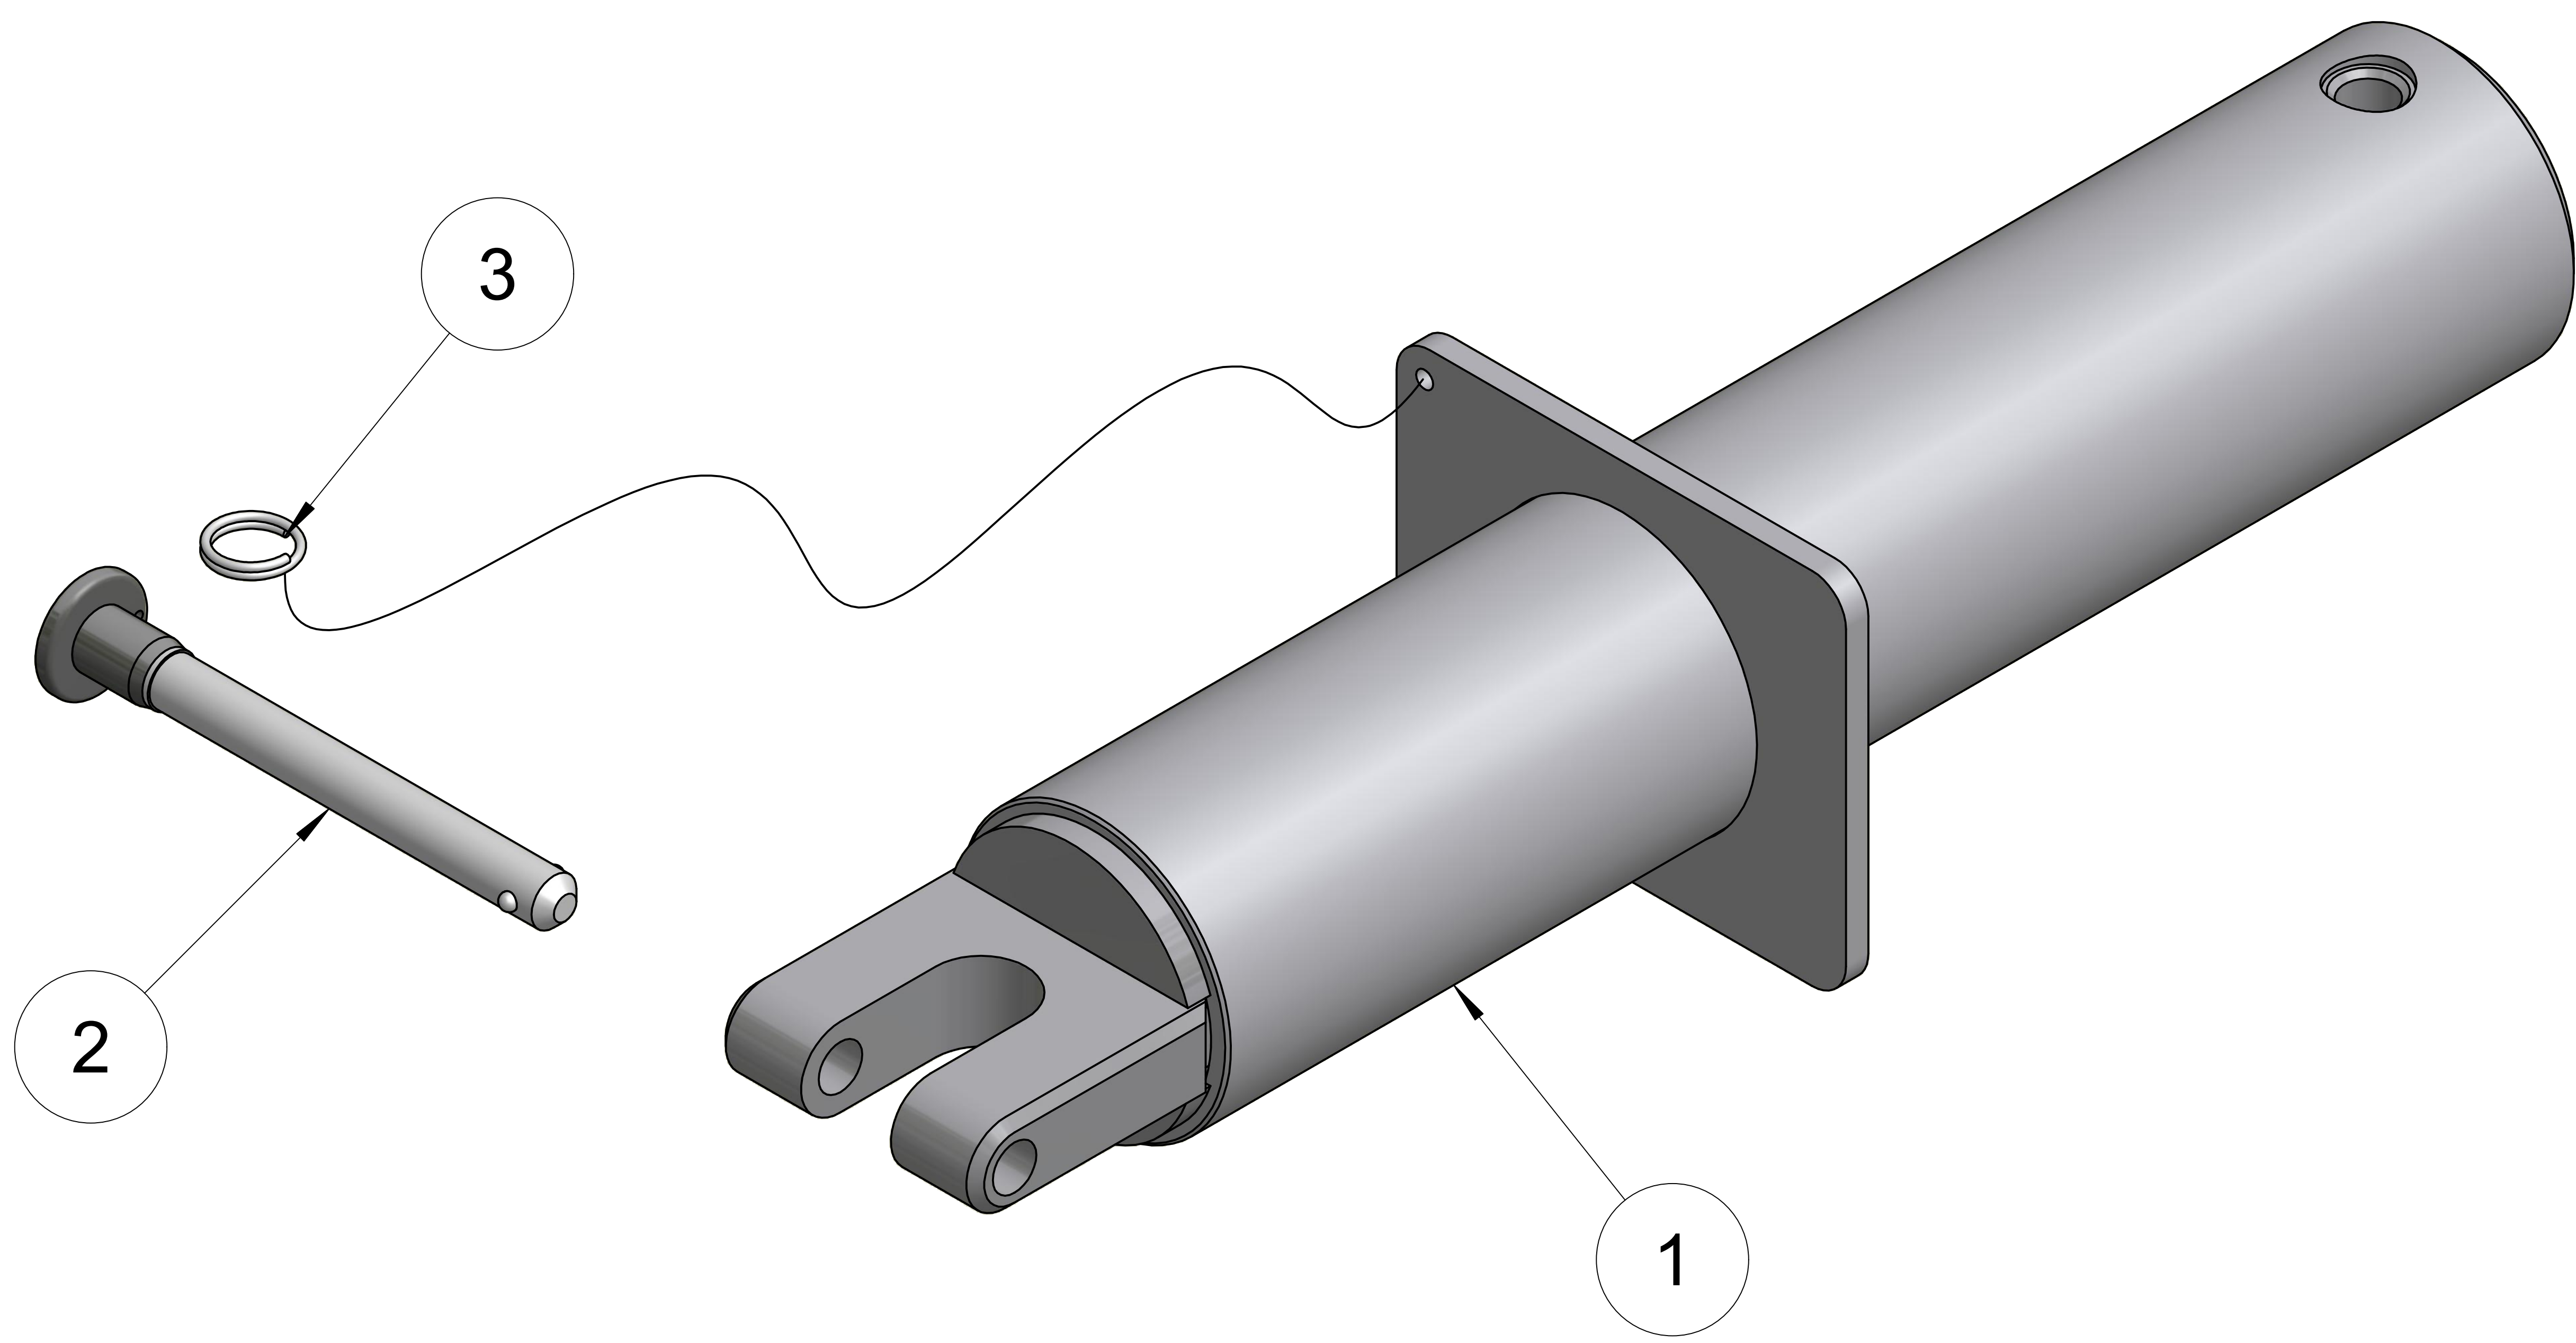

AIRCRAFT: PILATUS PC12  
 SHIPPING: 18" X 16" X 6" @ 13 LBS.  
 FINISH: POWDER COAT YELLOW

TY-PIL1

ITEM	QTY	PART NUMBER	DESCRIPTION
1	1	TY-PI-01-00	FRAME ASSEMBLY
2	1	CLM-12-BLPB-100-C	BALL LOCK PIN (12mm dia. X 100mm long)
3	1	30345T24	LANYARD