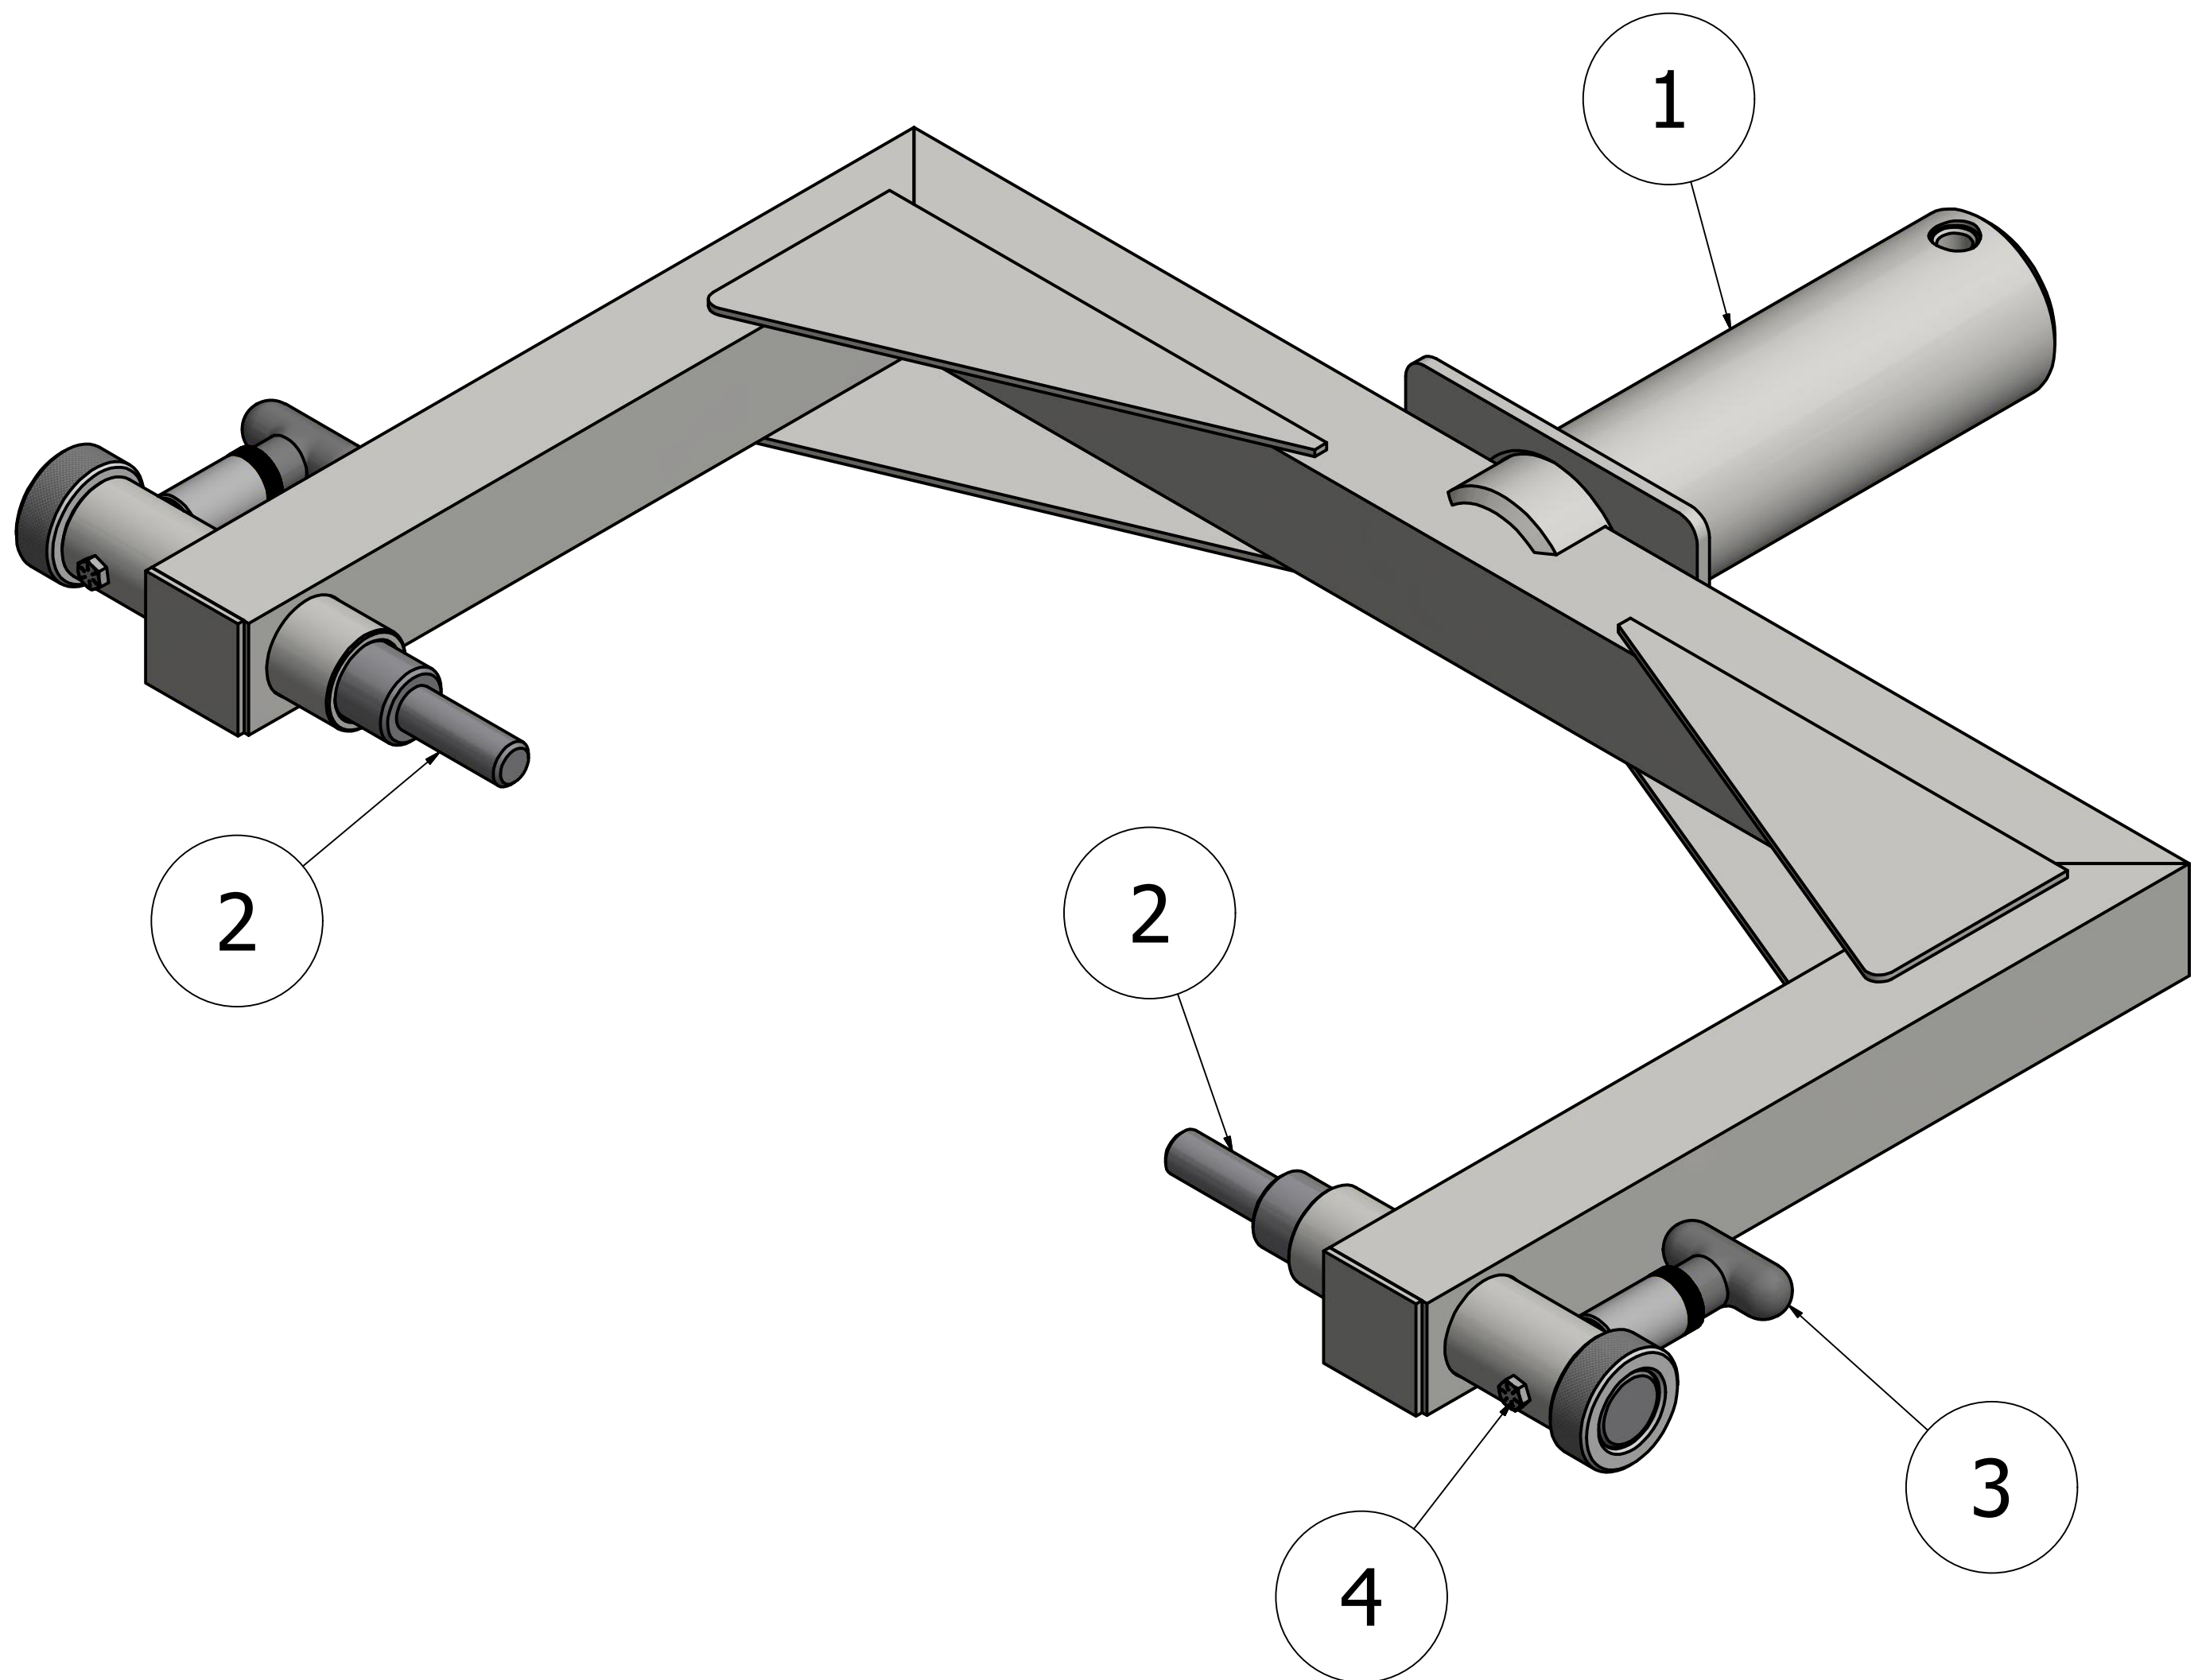

BRACKETT AIRCRAFT COMPANY INC.

www.brackettaircraft.com

TY-SAA1 HEAD ASSEMBLY

AIRCRAFT:
SAAB 340 & 2000
SHIPPING SPECS.: 36" X 29" X 7" @ 34 LBS.
FINISH: POWDER COAT YELLOW

PARTS LIST

ITEM	QTY	PART NUMBER	DESCRIPTION
1	1	TY-SA-01-00	FRAME ASSEMBLY
2	2	TY-CR-02-00	PIN ASSEMBLY
3	2	90222A112	LOCKING PIN ASSEMBLY
4	2	92620A537	1/4-20 X 1/2 BOLT