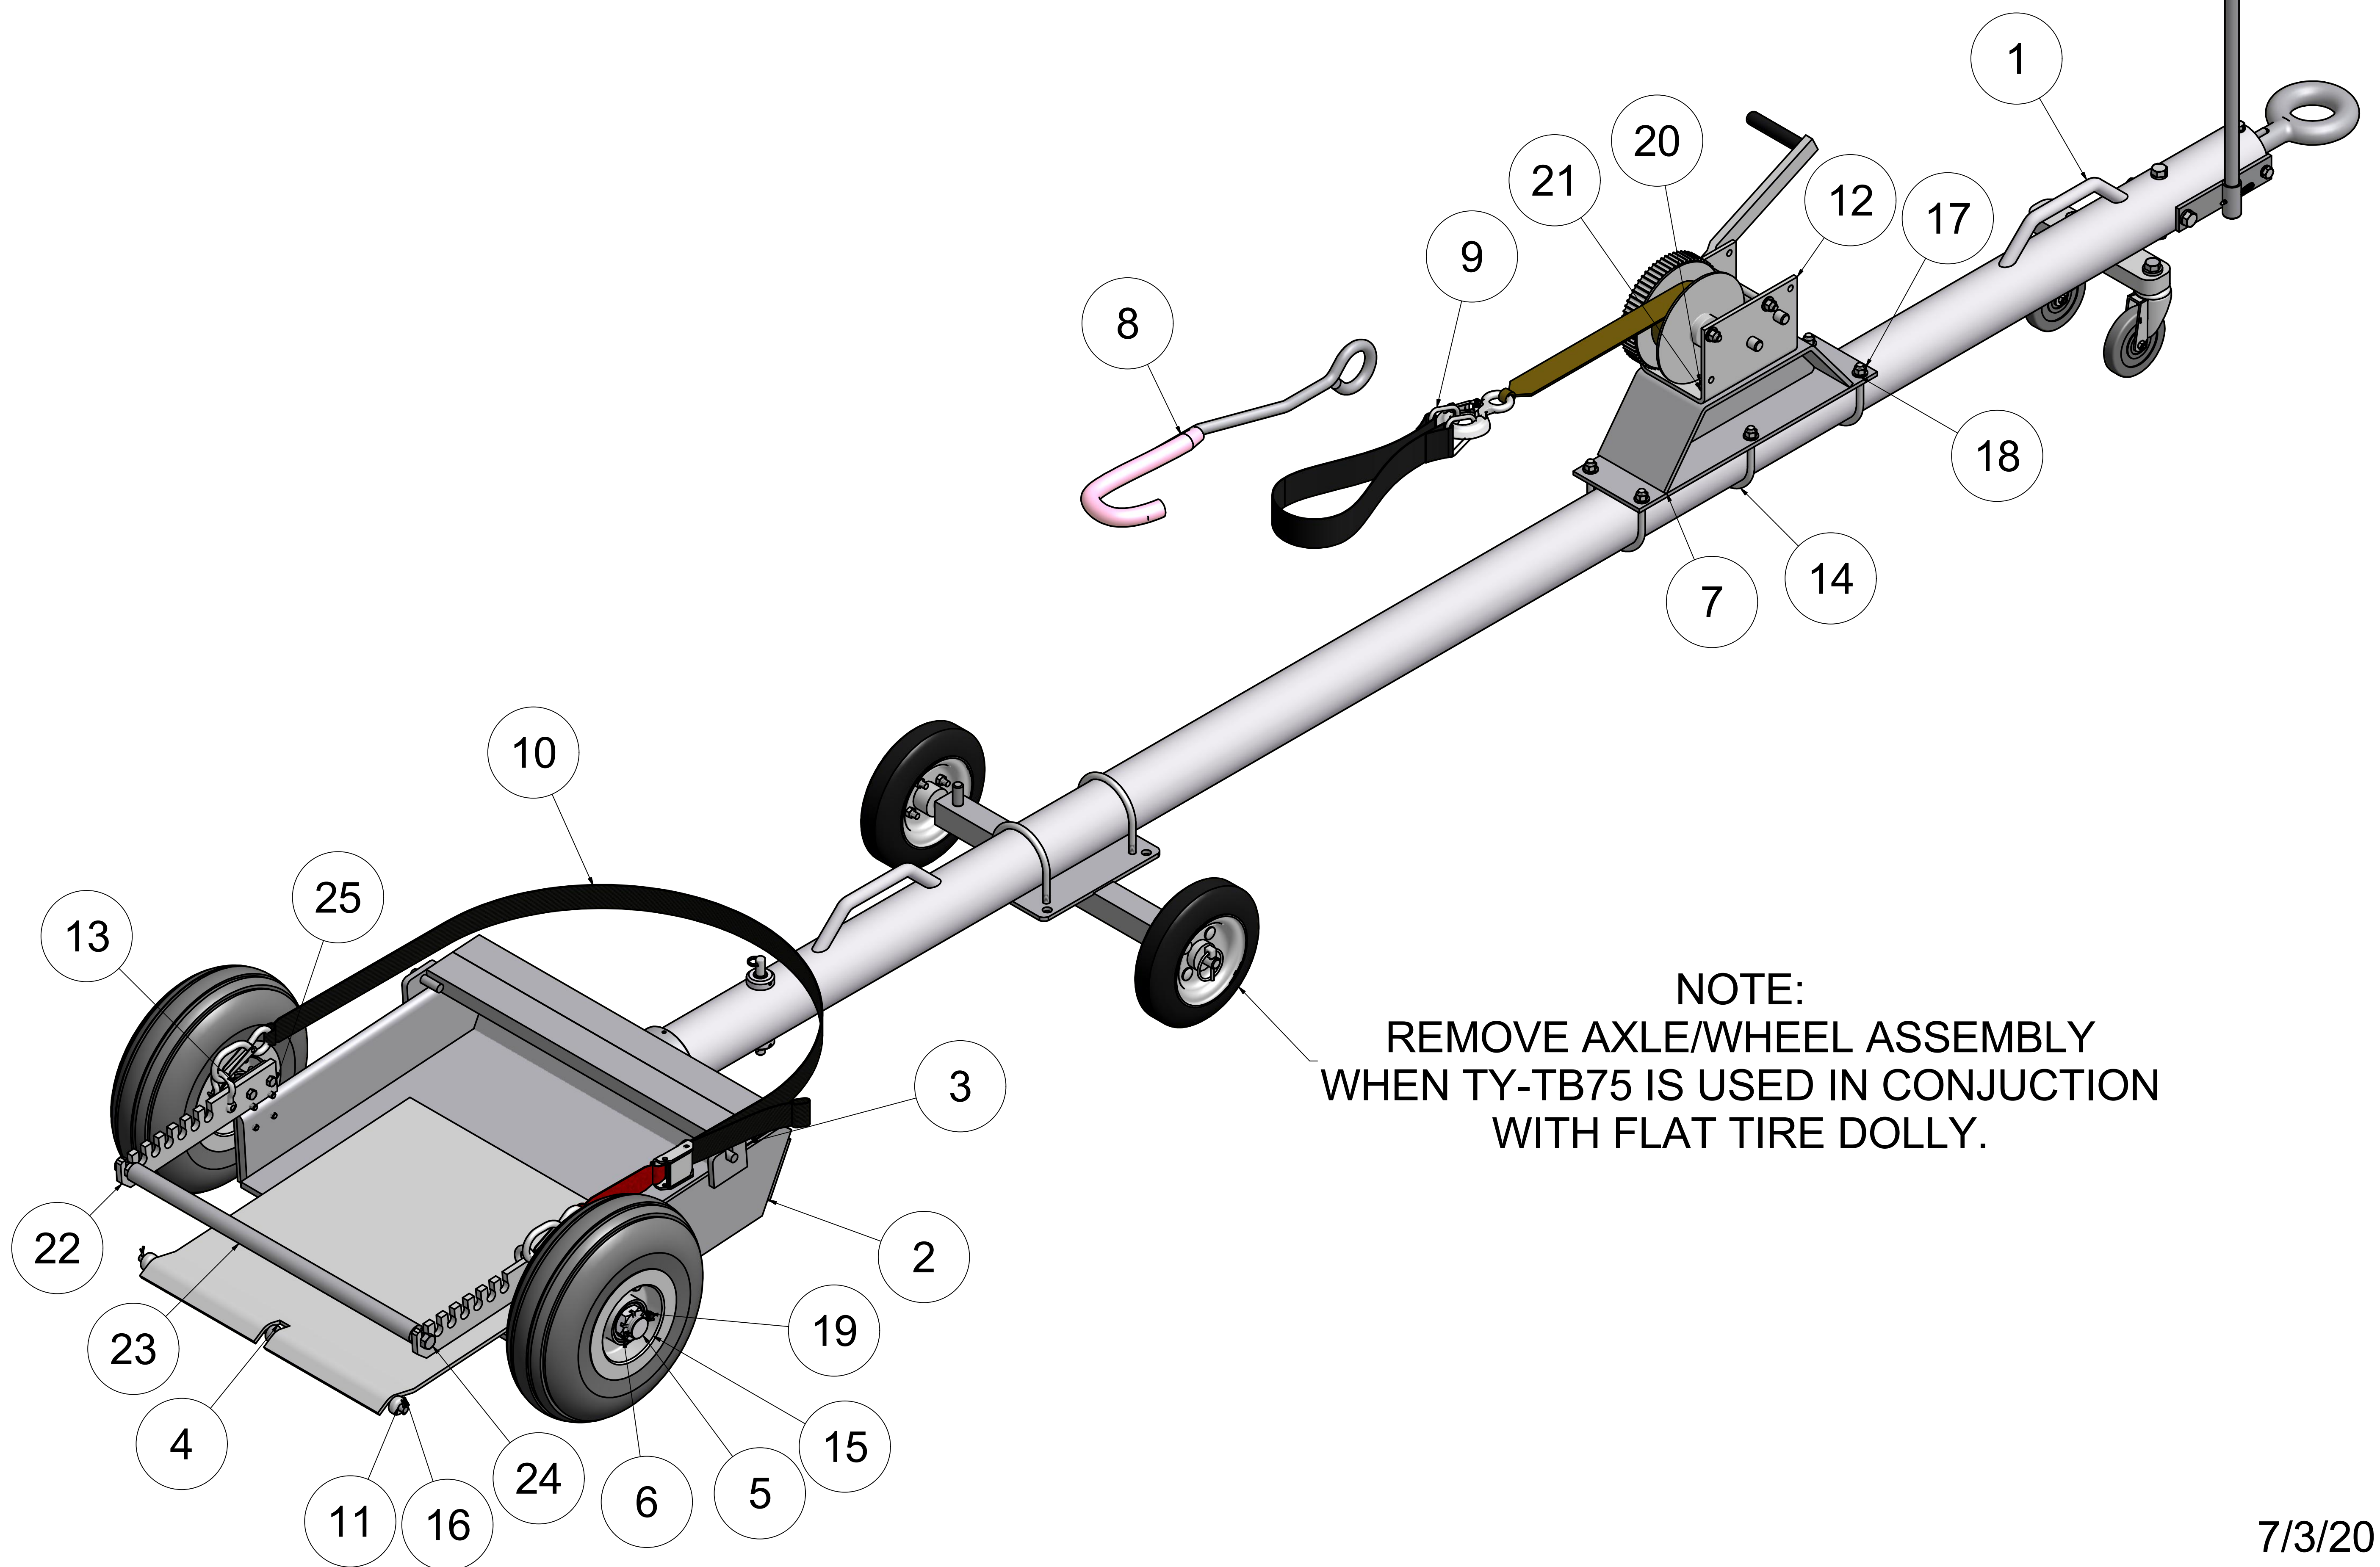

BAC

BRACKETT AIRCRAFT CO., INC.

BAC

7045 FLIGHTLINE DR.
KINGMAN, AZ 86401
928-757-4005
BRACKETTAIRCRAFT.COM

NOTE:
REMOVE AXLE/WHEEL ASSEMBLY
WHEN TY-TB75 IS USED IN CONJUNCTION
WITH FLAT TIRE DOLLY.

7/3/2014

TY-TB-FTD

ITEM	QTY	PART NUMBER	DESCRIPTION
1	1	TY-TB75	TOW BAR
2	1	T-12-100T	BODY
3	1	T-12-200A	WHEEL STOP
4	1	T-12-300	FLAPPER ASM.
5	2	W-245-17A	BASIC SPINDLE
6	2	W-245-25B	CASTLE NUT
7	1	TY-PH12-02-00	WINCH MOUNT ASM.
8	1	T-12-625	HOOK
9	1	T-12-800	STRAP/RING ASM.
10	1	T-12-701	NYLON CAM LOCK CROSS STRAP 600 LBS.
11	2	PT300-05-07	ROLLER
12	1	DL-2500AS	WINCH
13	2	MCM35355T25	SHACKLE
14	3	MCM3043T44	U-BOLT
15	2	4077	TIRE/WHEEL
16	4	3/32 X 3/4	COTTER PIN
17	9	3/8-16	NUT
18	6	3/8	WASHER
19	2	1/8 X 1 3/4	COTTER PIN
20	3	3/8-16 X 1	BOLT
21	3	3/8	LOCK WASHER
22	2	T-12-110-1	SIDE RAIL
23	1	T-12-900	REAR STOP
24	2	1/2-13 X 1 1/2	BOLT
25	4	5/16-24 X 1 1/2	BOLT
N.S.	8	5/16-18 X 1 1/4	SOCKET HEAD CAP SCREW
N.S.	8	5/16	LOCK WASHER
N.S.	1	T-12-310	HINGE PIN
N.S.	4	5/16-24	HEX FLANGE NUT