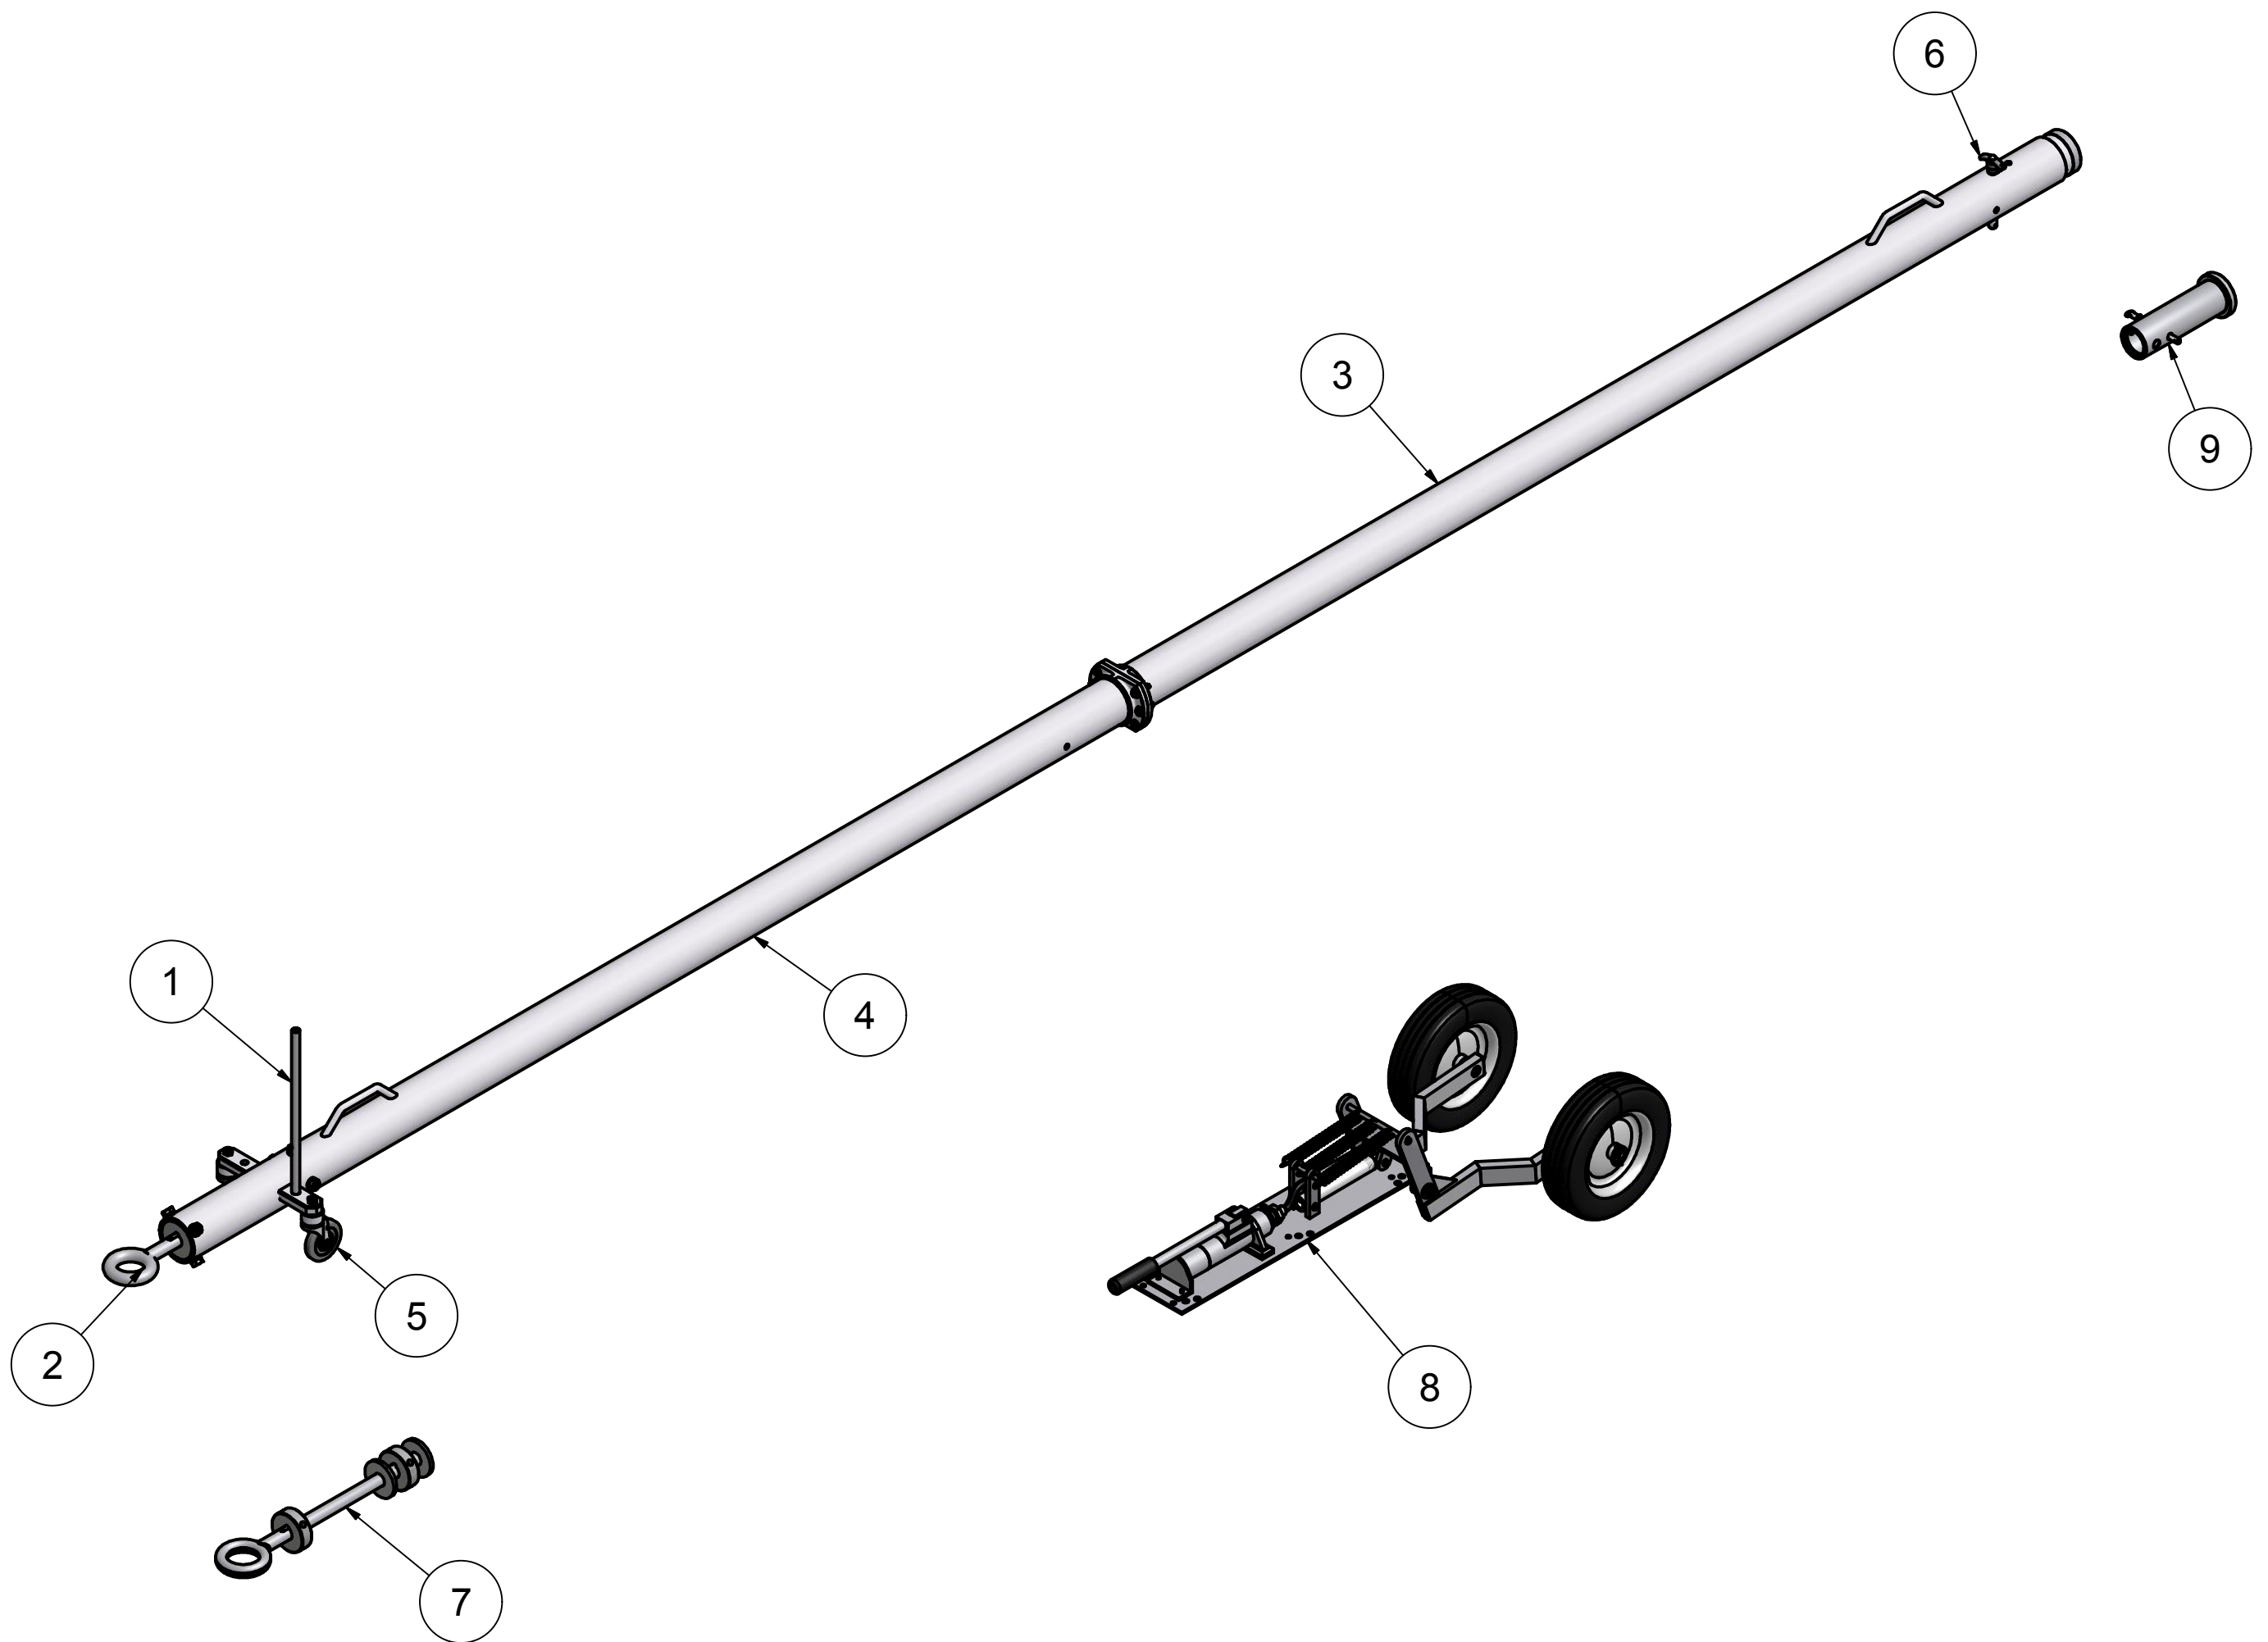

TY-TB125-20 TOW BAR

PARTS LIST

ITEM	QTY	PART NUMBER	DESCRIPTION
1	1	TY-TB-125-10-00	HANDLE
2	1	TY-TB-125-02-00B	SHOCK RING ASSEMBLY
3	1	TY-TB-125-20-2	WELDED ASSEMBLY
4	1	TY-TB-125-20-1	WELDED ASSEMBLY
5	2	HM-101	CASTER WHEEL
6	1	CL-12-BLPT-5.00-C	BALL LOCK PIN
7	OPT.	TY-TB-125-02-00C	OPTIONAL TOW EYE ASSEMBLY WITH 3" RING
8	OPT.	TY-TBW	OPTIONAL HYDRAULIC LIFT ASSEMBLY
9	OPT.	TY-RED	OPTIONAL REDUCER FOR 3" HEADS