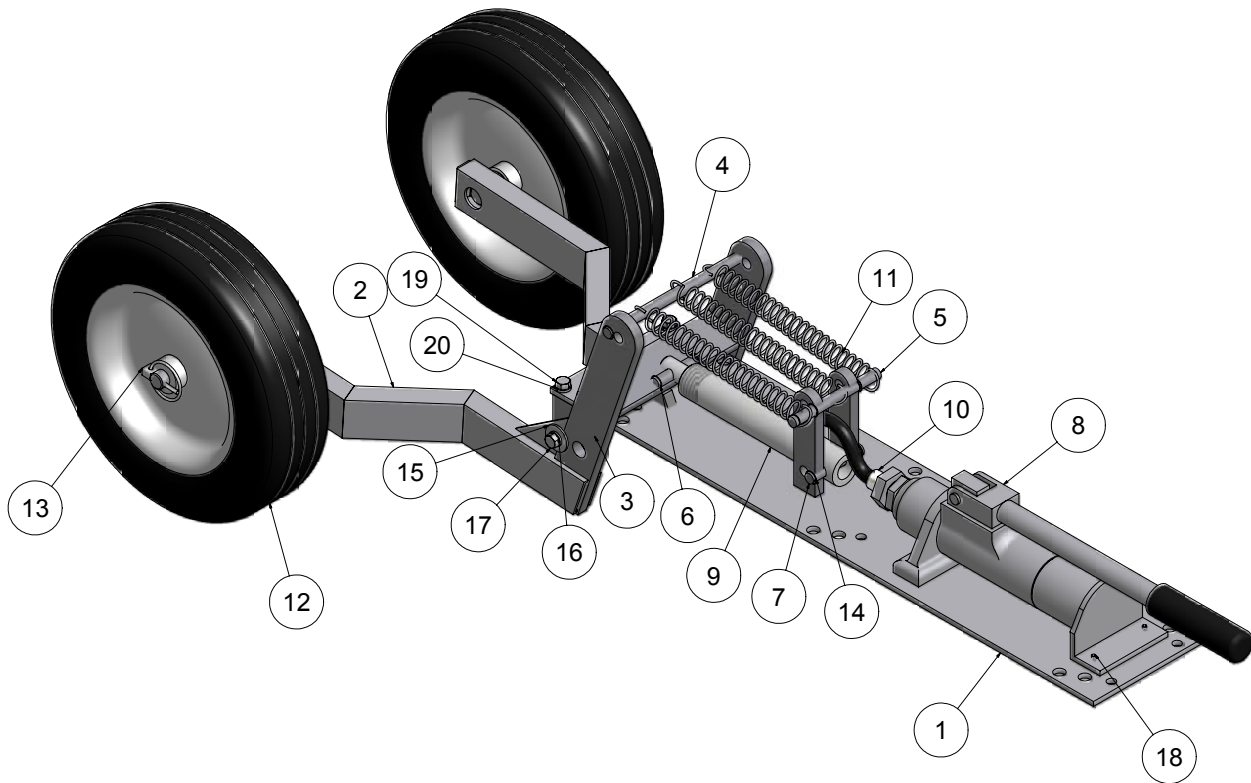

7045 FLIGHTLINE DR.
KINGMAN, AZ 86401
928-757-4005
BRACKETTAIRCRAFT.COM

1-15-2013

TY-TBW

ITEM	QTY	PART NUMBER	DESCRIPTION
1	1	TY-TBW-2-3-00	PLATE ASSEMBLY
2	1	TY-TBW-1	TRUSS ASM.
3	2	TY-TBW-2-2	STAND OFF
4	1	TY-TBW-3-1	PIN
5	1	TY-TBW-3-2	PIN
6	1	TY-TBW-3-3	PIN
7	1	TY-TBW-3-4	PIN
8	1	TY-TBW-4	HYDRAULIC PUMP
9	1	TY-TBW-5	HYDRAULIC RAM
10	1	TY-TBW-6	HYDRAULIC HOSE
11	3	TBW-7	SPRING
12	2	W-4.00 X 8	11-4008-BR-C300-34 TIRE/WHEEL ASM.
13	2	LINCH PIN 3/16	LINCH PIN
14	8	RING SNAP 1/2	SNAP RINGS
15	2	WASHER SAE 1/2	PLAIN WASHER
16	2	WASHER LOCK 1/2	LOCK WASHER
17	2	1/2-13 X 1 1/2	BOLT
18	4	10-32 X 3/4 S.S.	BUTTON HEAD CAP SCREW
19	4	3/8-16 X 1	BOLT
20	4	WASHER LOCK 3/8	LOCK WASHER