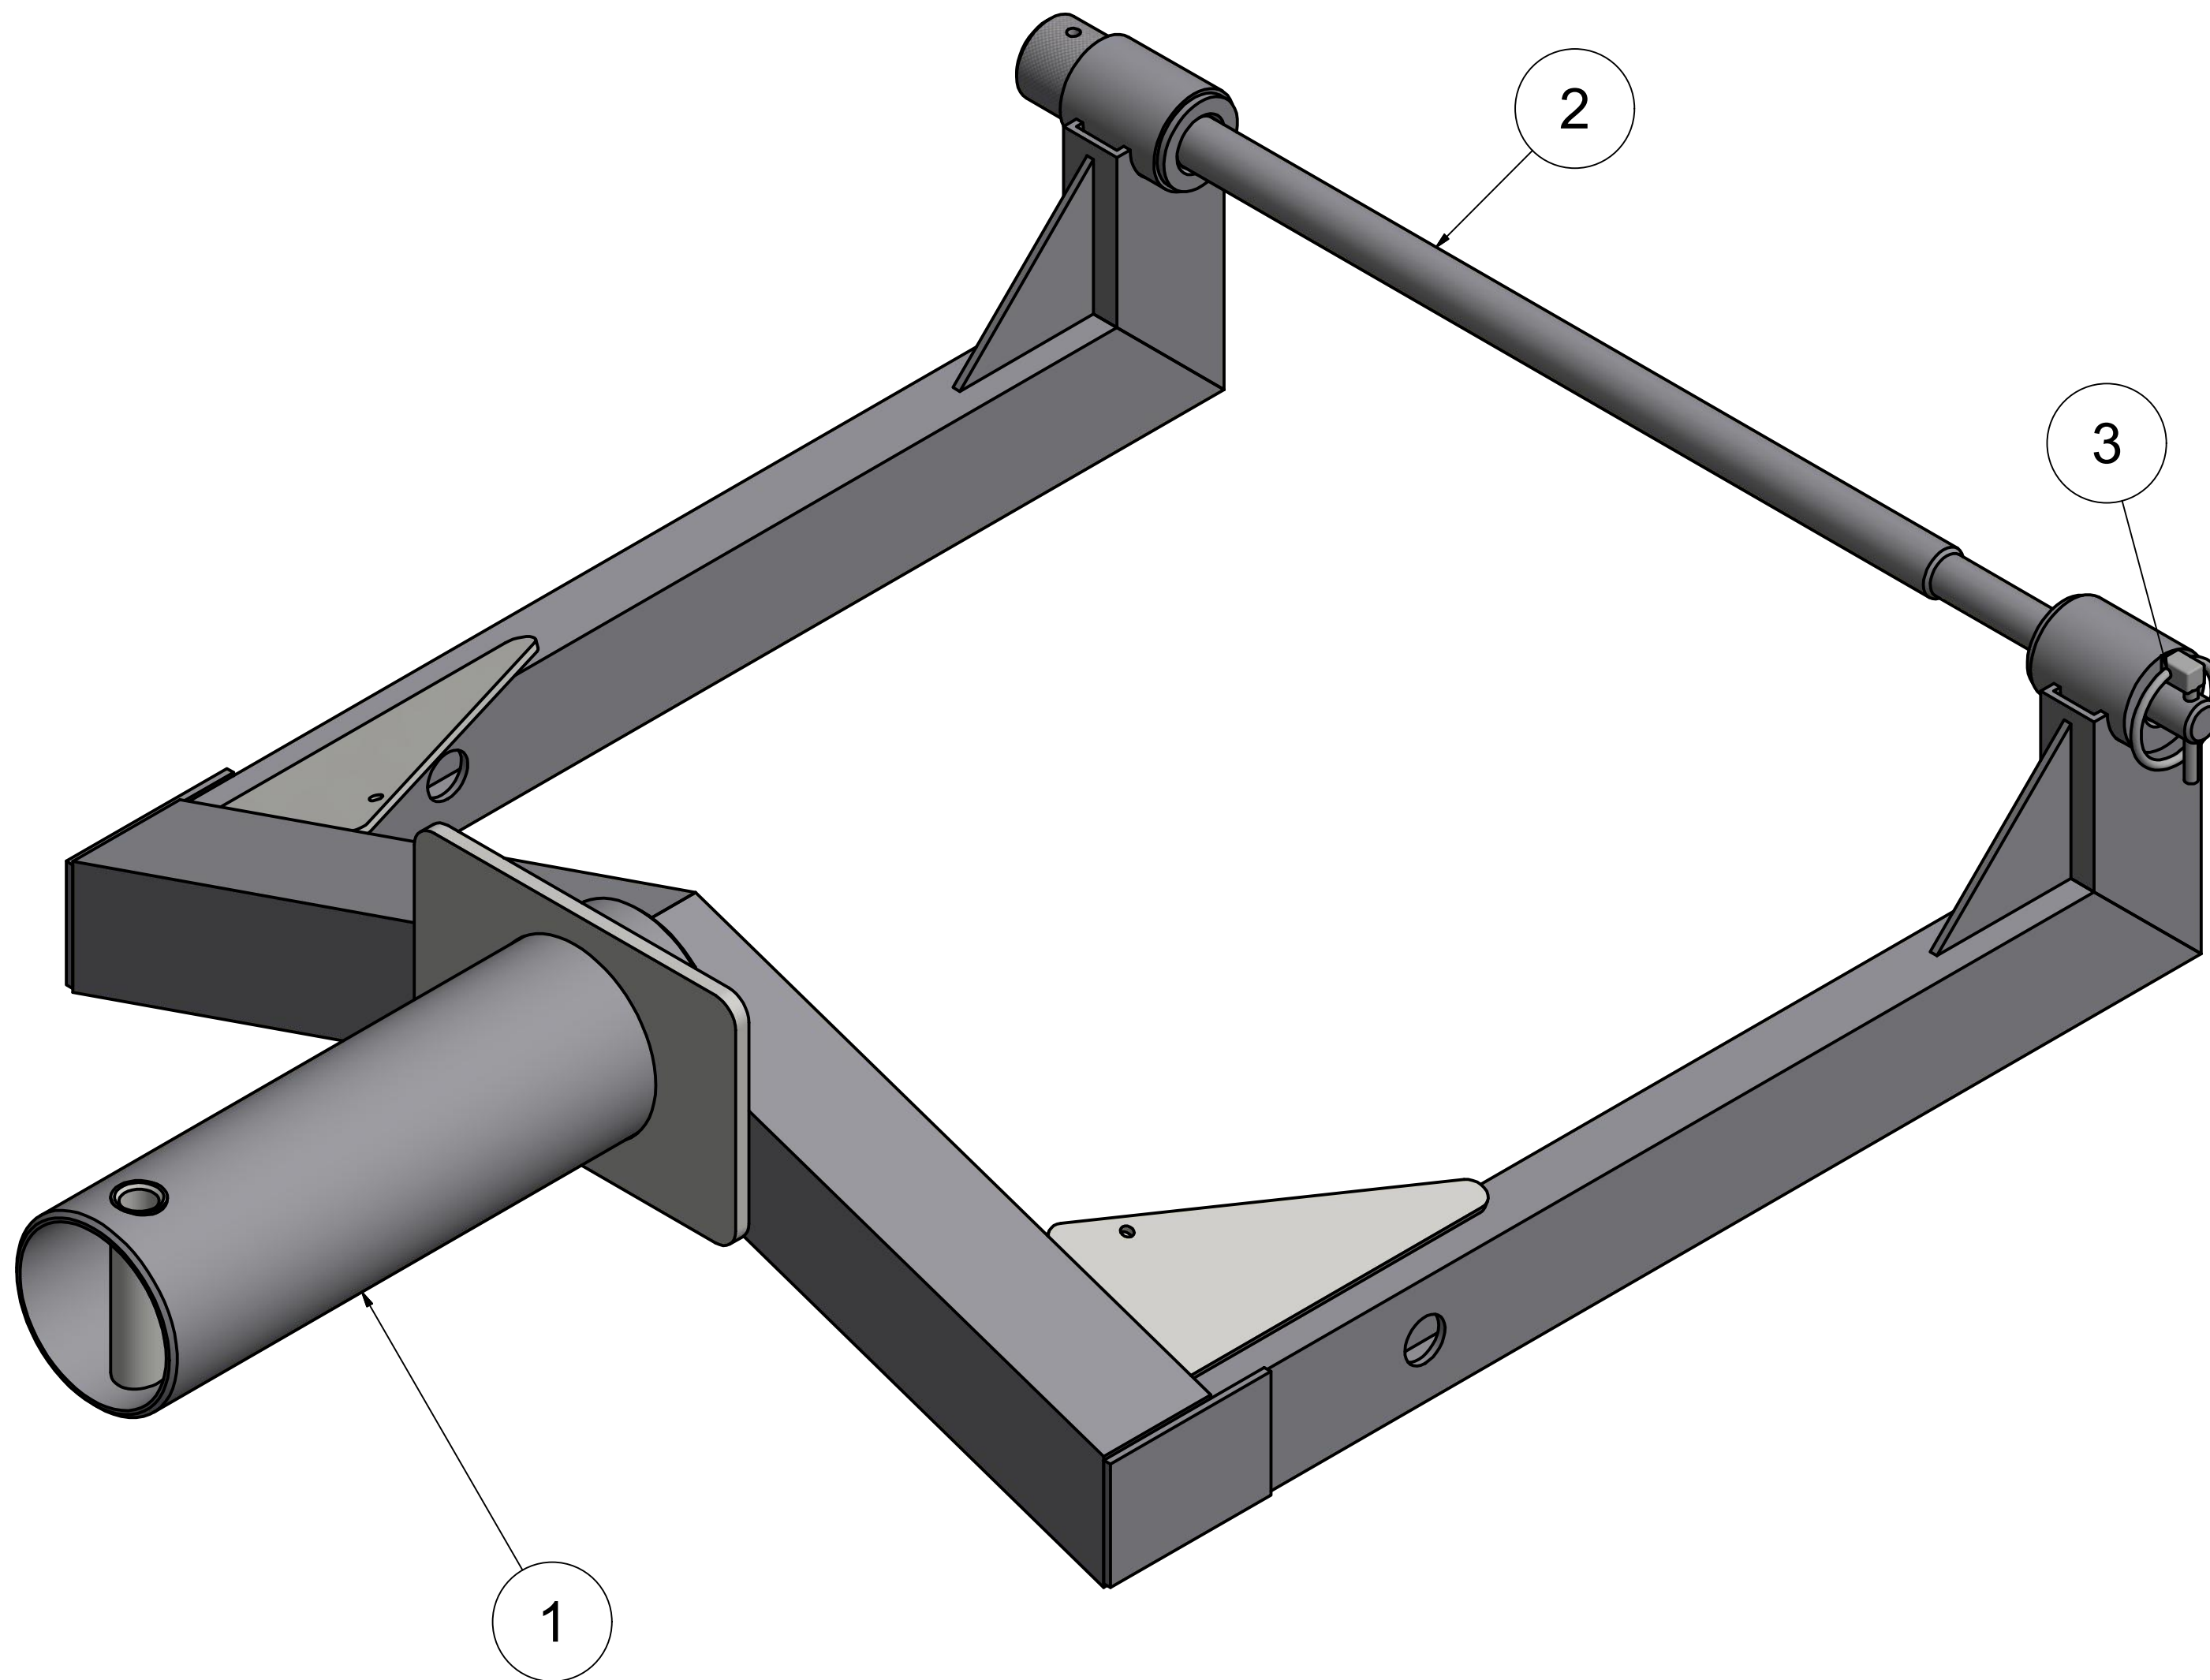

BRACKETT AIRCRAFT COMPANY INC.

www.brackettaircraft.com

TY-WES1 HEAD ASSEMBLY

AIRCRAFT: IAI WESTWIND I & II, IAI ASTRA & GULFSTREAM 100(ASTRA SPX)
SHIPPING SPECS.:36" X 29" X 7" @ 29 LBS.
FINISH: POWDER COAT YELLOW

PARTS LIST

ITEM	QTY	PART NUMBER	DESCRIPTION
1	1	TY-WW-01-00	FRAME ASSEMBLY
2	1	TY-WW-02-00	PIN ASSEMBLY
3	1	90170A650	3/16 X 1 5/8 PIN WITH LOCK RING