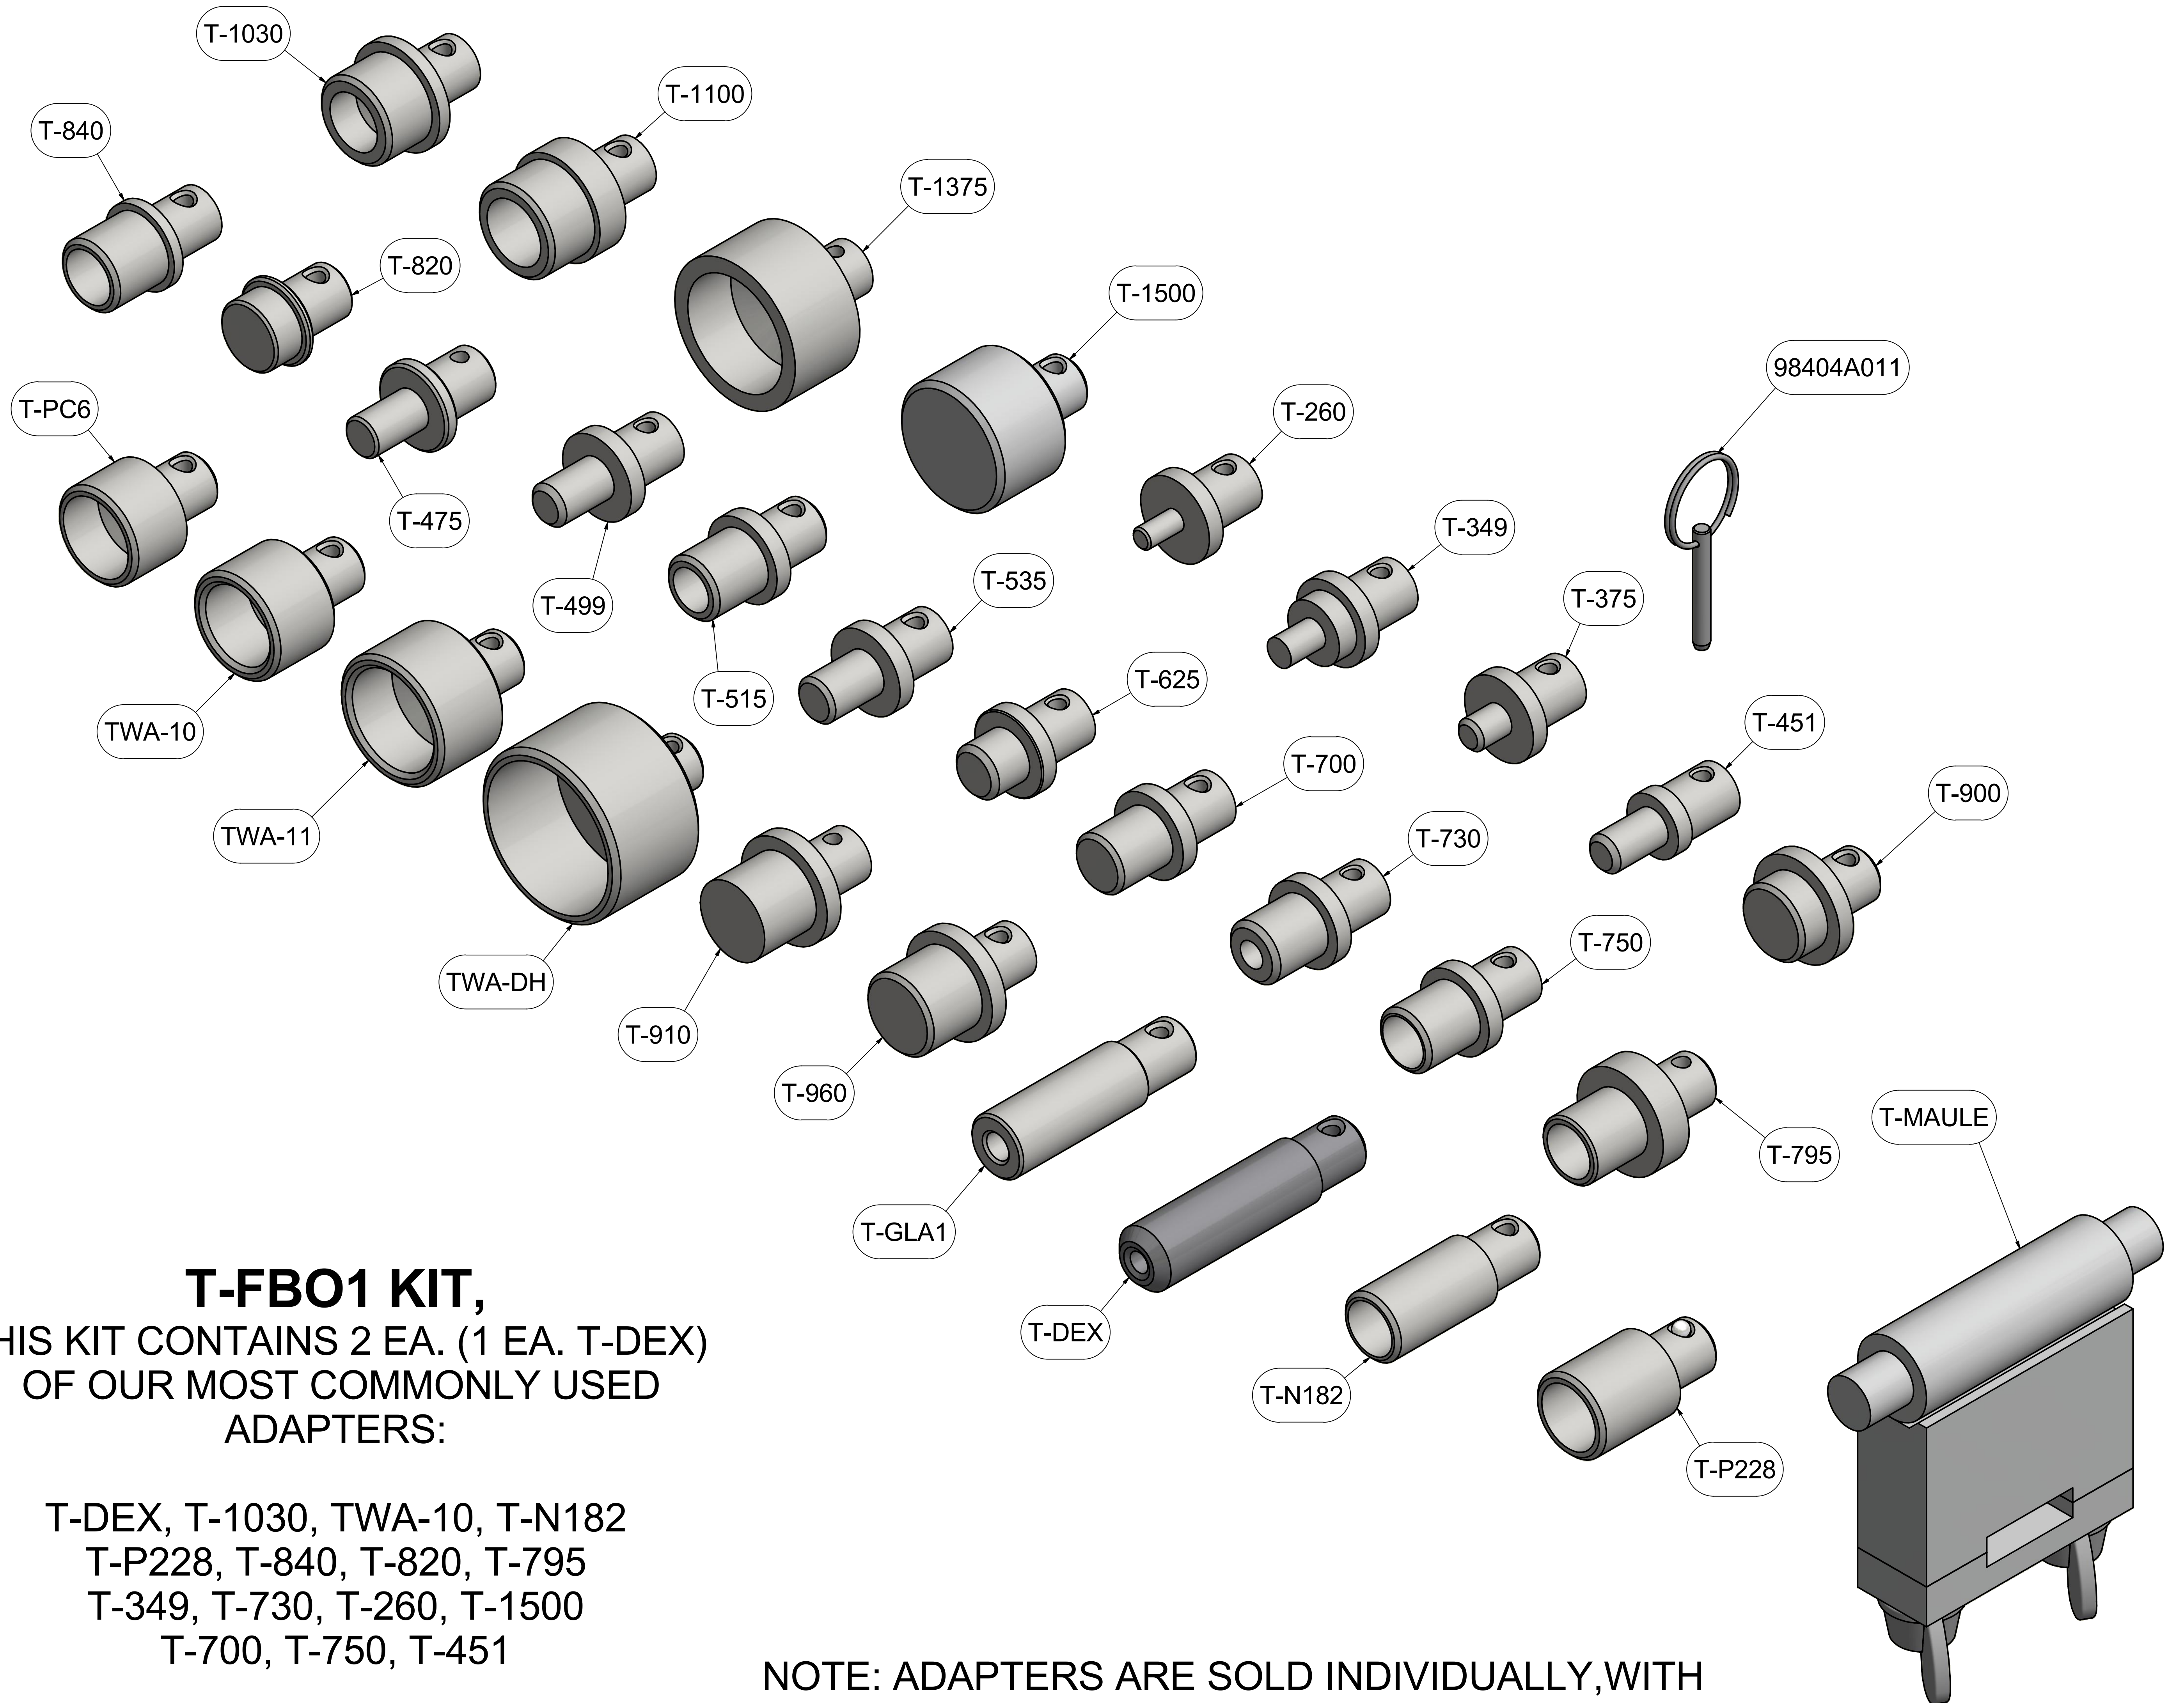

# ADAPTERS FOR UNIVERSAL TOW BARS

**T-FBO1 KIT,**  
THIS KIT CONTAINS 2 EA. (1 EA. T-DEX)  
OF OUR MOST COMMONLY USED  
ADAPTERS:

T-DEX, T-1030, TWA-10, T-N182  
T-P228, T-840, T-820, T-795  
T-349, T-730, T-260, T-1500  
T-700, T-750, T-451