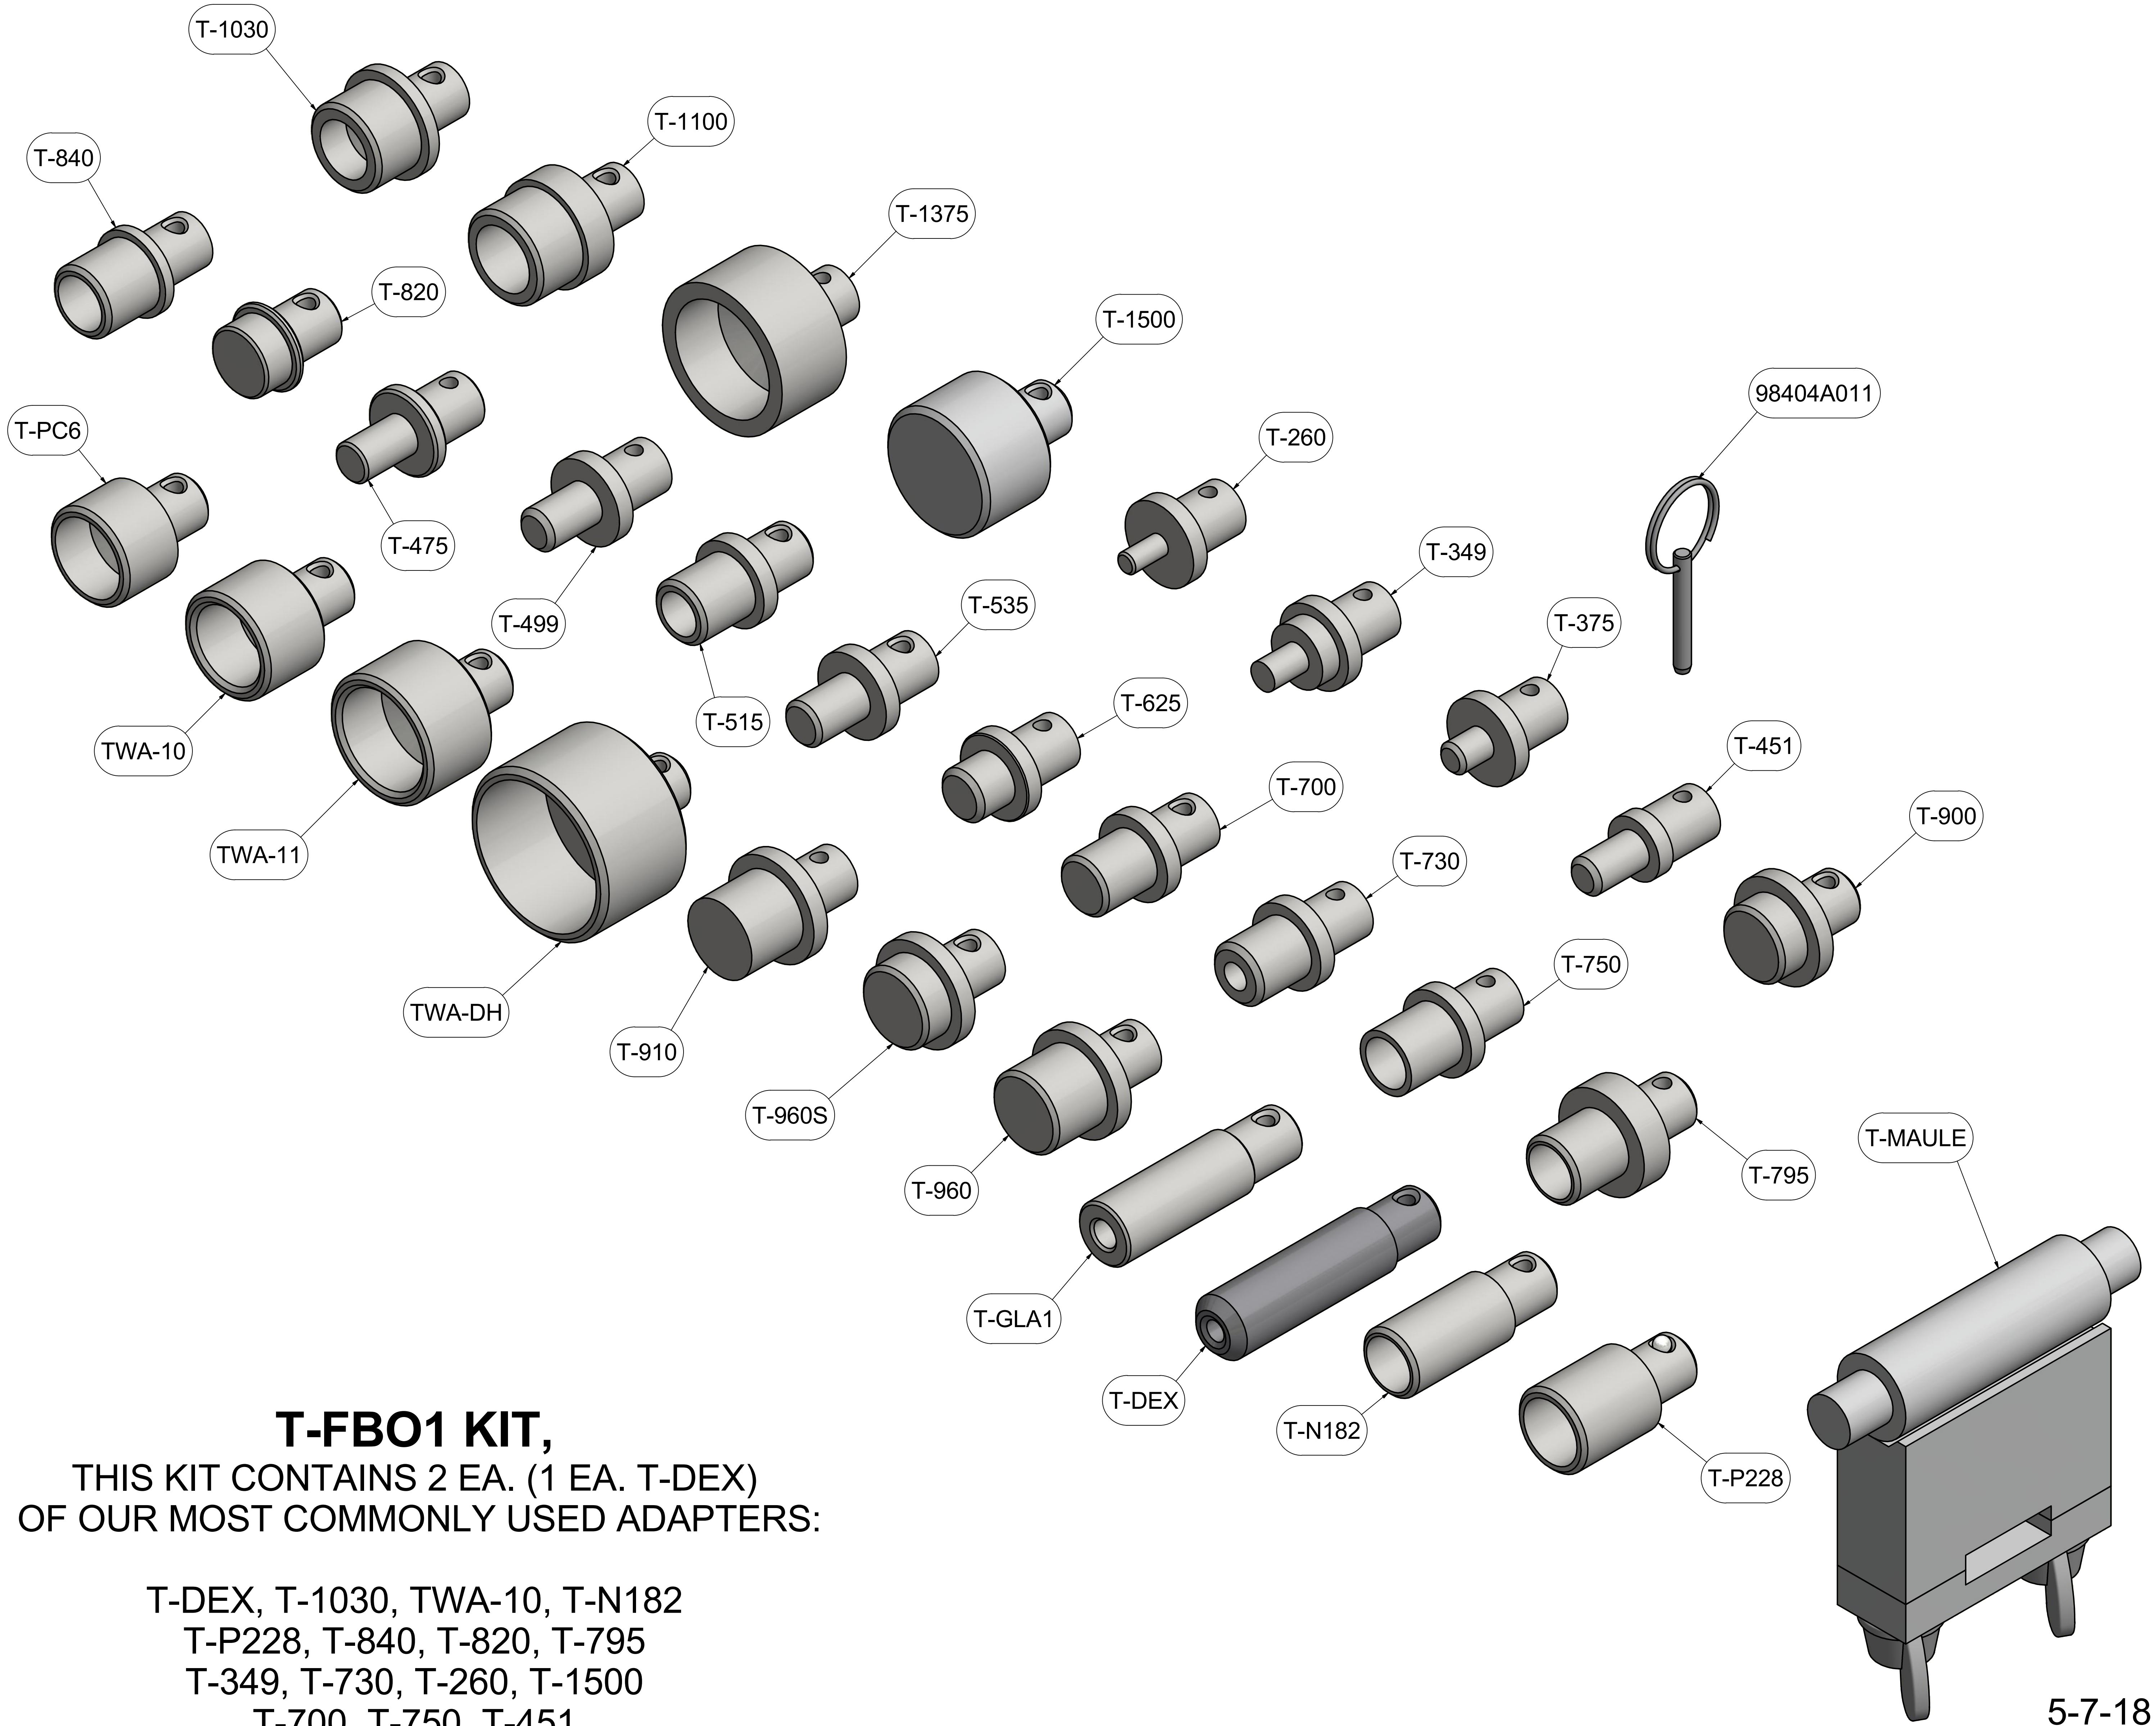

ADAPTERS FOR UNIVERSAL TOW BARS

T-FBO1 KIT,
THIS KIT CONTAINS 2 EA. (1 EA. T-DEX)
OF OUR MOST COMMONLY USED ADAPTERS:

- T-DEX, T-1030, TWA-10, T-N182
T-P228, T-840, T-820, T-795
T-349, T-730, T-260, T-1500
T-700, T-750, T-451