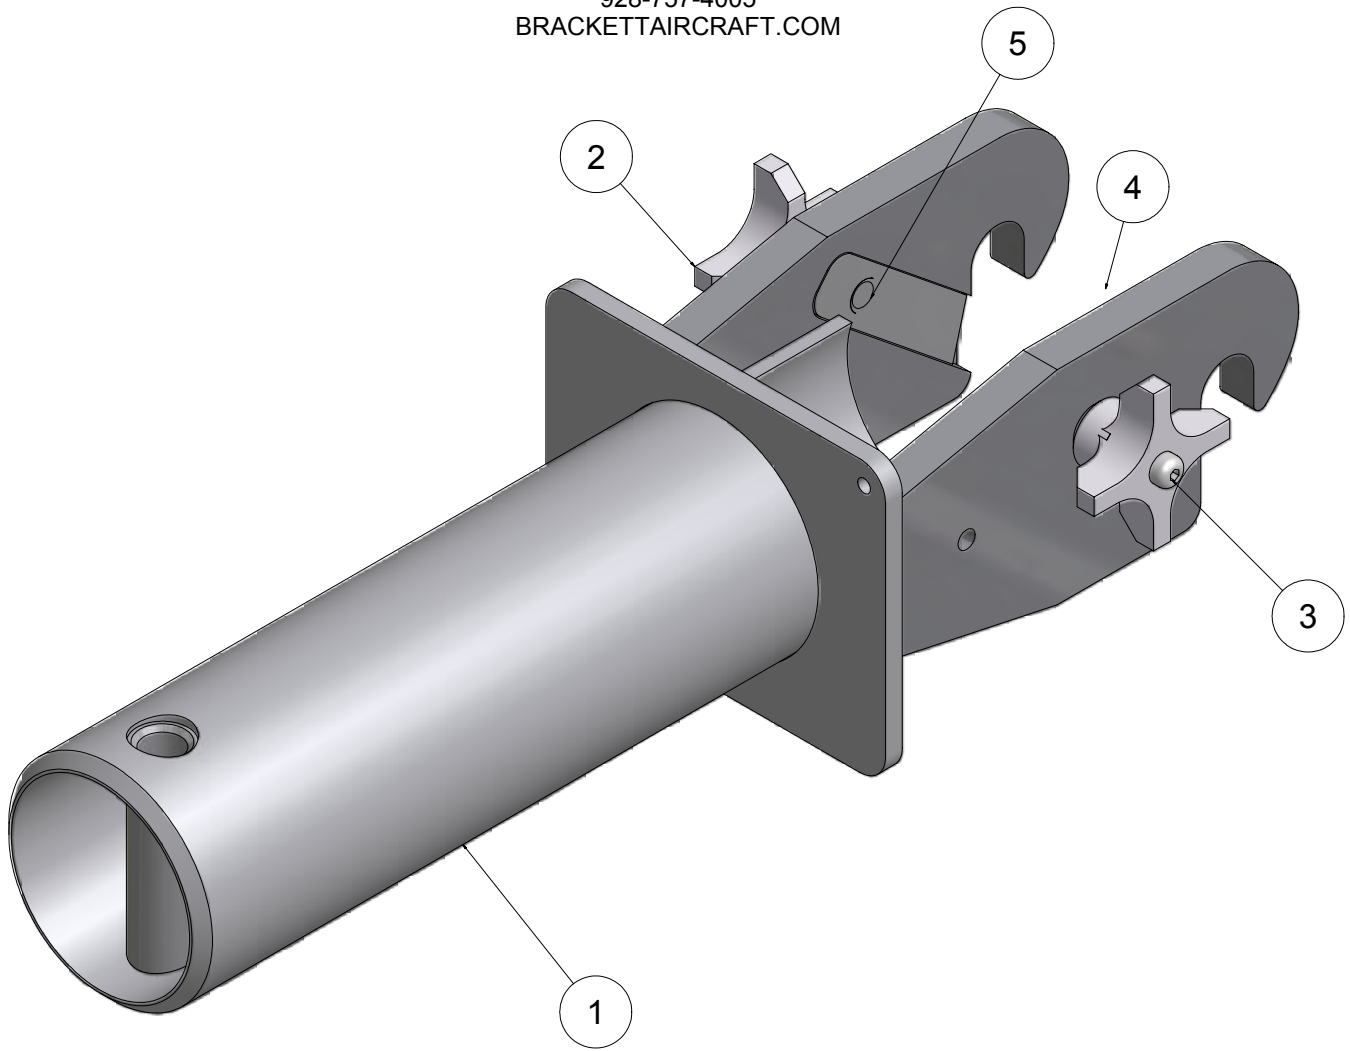

# BRACKETT AIRCRAFT CO., INC.

7045 FLIGHTLINE DR.  
 KINGMAN, AZ 86401  
 928-757-4005  
 BRACKETTAIRCRAFT.COM

TY-PHE3

ITEM	QTY	PART NUMBER	DESCRIPTION
1	1	TY-PHE3-00	FRAME ASSEMBLY
2	2	TY-FA-05-00	KNOB
3	2	1/4 X 1/2 (90298A537)	SHOULDER SCREW
4	1	TY-FA-04-00	SLIDER ASSEMBLY
5	1	TY-FA-03-00	SLIDER ASSEMBLY